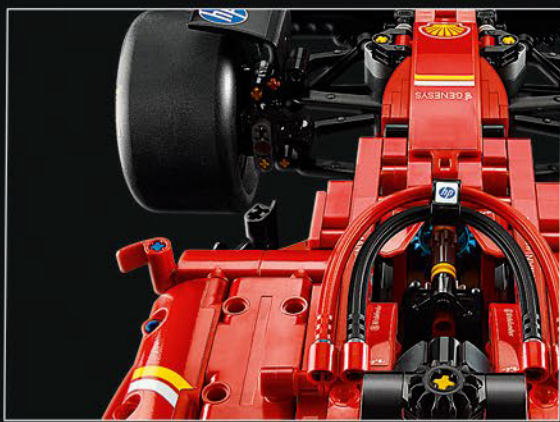

## ***DETAIL-DRIVEN DESIGN***

Beneath the removable engine cover and authentic livery, your LEGO® Technic Ferrari SF-24 takes you through the push- and pull-rod suspension, working steering, an updated V6 engine block design and spinning MGU-H unit. A 2-speed gearbox, adjustable spoiler and the printed tyres complete the look and feel of Ferrari excellence.