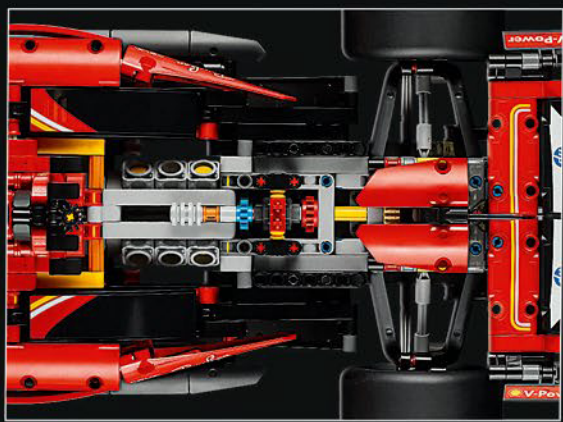

## ***DETAIL-DRIVEN DESIGN***

Beneath the removable engine cover and authentic livery, your LEGO® Technic Ferrari SF-24 takes you through the push- and pull-rod suspension, working steering, an updated V6 engine block design and spinning MGU-H unit. A 2-speed gearbox, adjustable spoiler and the printed tyres complete the look and feel of Ferrari excellence.