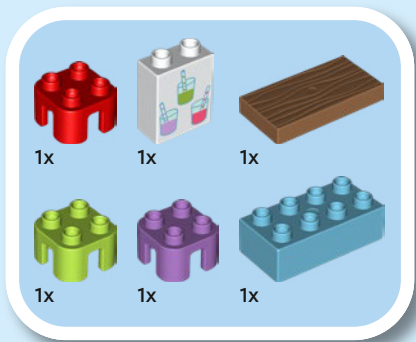

LEGO DUPLO sets are categorised into benefit territories that match toddlers' ages and developmental stages.

**PLAY
IDEAS**

LOGICAL
THINKING

EXPRESSING
YOURSELF

LEGO® DUPLO® sets in this territory can help toddlers master a range of skills, including how to care for others and understand feelings, learn to compare, match and sort things, and play out familiar situations. When you play along and offer instructions and guidance, you create a safe, creative space that encourages toddlers to learn.

1

2

3

4

5

1

2

3