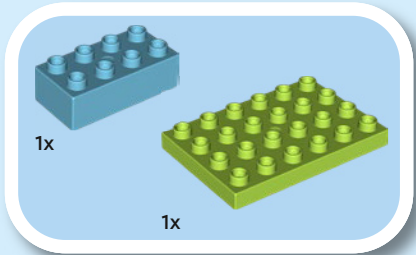

LEGO DUPLO sets are categorised into benefit territories that match toddlers' ages and developmental stages.

**PLAY
IDEAS**

LOGICAL
THINKING

EXPRESSING
YOURSELF

LEGO® DUPLO® sets in this territory can help toddlers master a range of skills, including how to care for others and understand feelings, learn to compare, match and sort things, and play out familiar situations. When you play along and offer instructions and guidance, you create a safe, creative space that encourages toddlers to learn.