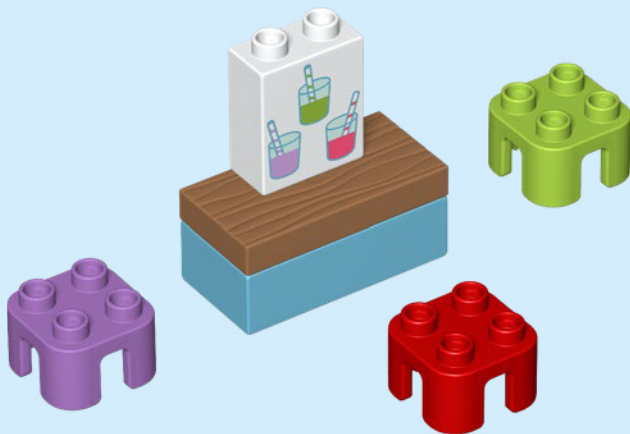

LEGO DUPLO sets are categorised into benefit territories that match toddlers' ages and developmental stages.

**PLAY
IDEAS**

LOGICAL
THINKING

EXPRESSING
YOURSELF

LEGO® DUPLO® sets in this territory can help toddlers master a range of skills, including how to care for others and understand feelings, learn to compare, match and sort things, and play out familiar situations. When you play along and offer instructions and guidance, you create a safe, creative space that encourages toddlers to learn.