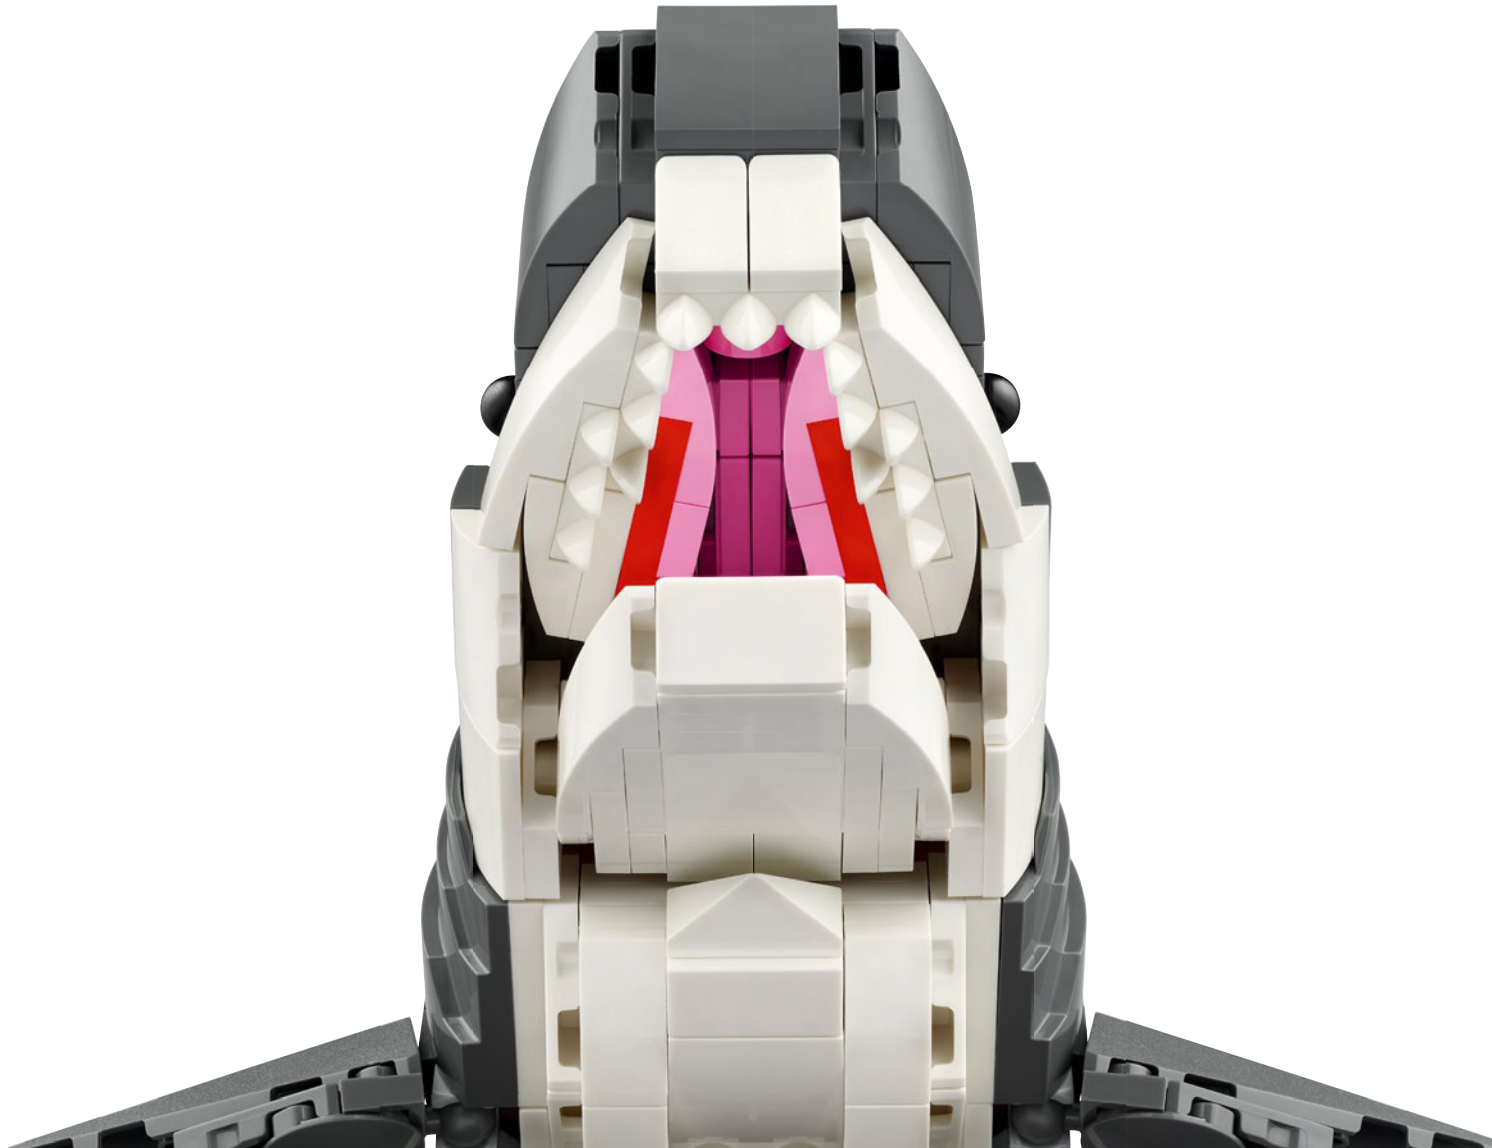

21350

JAWS

Booklet available in English
Livret disponible en français
Folleto disponible en español

LEGO® Builder