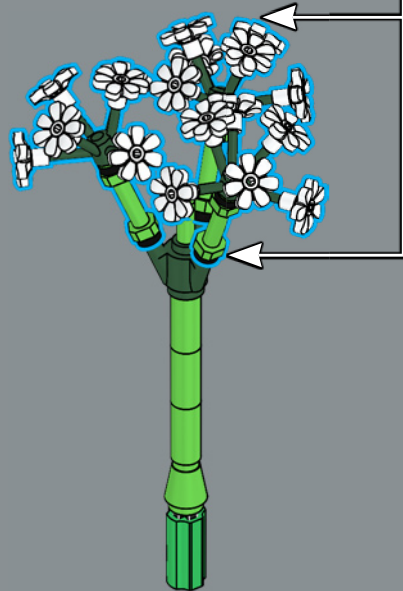

119

Baby's-breath: Say cheese! The stem is made of tripod elements that were originally designed to help LEGO® minifigures steady their cameras. Now they hold bunches of baby's-breath. This might be a good time to take a selfie to document your progress.

120