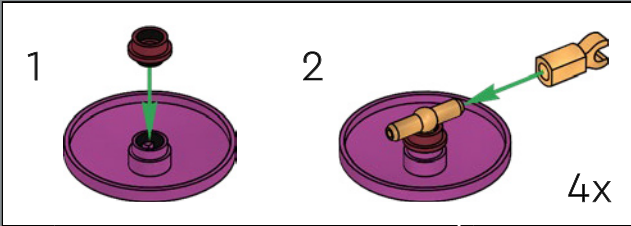

50

51

52

53

54

Night Rider camellia: These dark red petals have often been used (in other colours) in cockpits in various LEGO® vehicles.

55

56