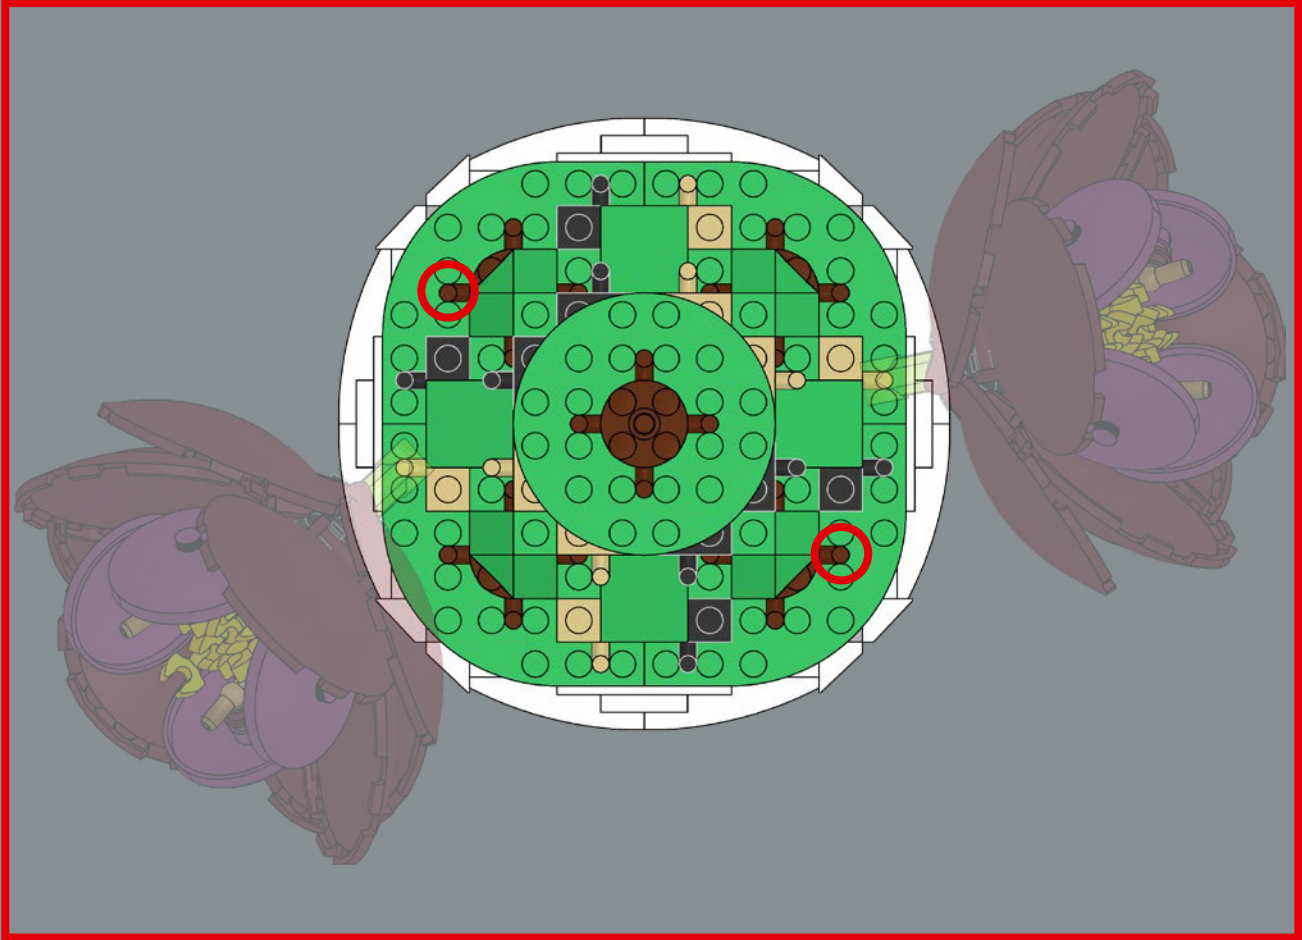

64

65

66

67

68

69

4x

Itoh peony: Did you just get a sudden urge to go to the beach? Maybe you're just realising that this peony is made up of LEGO® parasols, seashells – and even a few crowns!

70

2x

72

73

74

75

Put creativity at the wheel! This steering wheel, designed for large-scale LEGO® cars, now constructs the centre of our LEGO flowers.

76