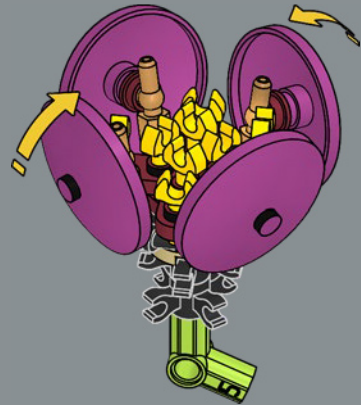

43

44

45

46

47

48

49

Need a hand building this flower? In this case, the core is actually made with a few LEGO® robot hand elements!

50

51

52

53

54

Night Rider camellia: These dark red petals have often been used (in other colours) in cockpits in various LEGO® vehicles.

55

56