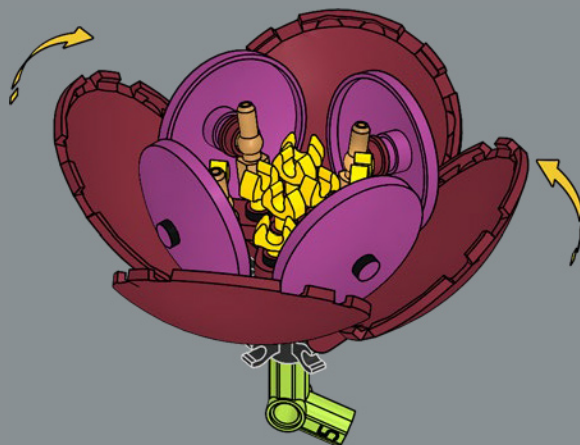

43

44

45

46

47

48

49

Need a hand building this flower? In this case, the core is actually made with a few LEGO® robot hand elements!

50

51

52

53

54

Night Rider camellia: These dark red petals have often been used (in other colours) in cockpits in various LEGO® vehicles.

55

56