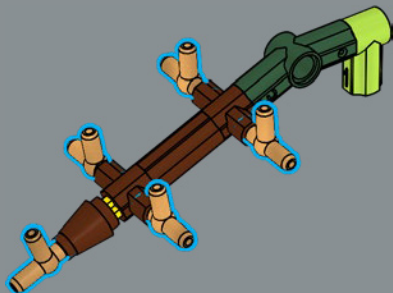

89

90

91

5x

92

5x

93

Leaves: Turning over a new leaf? These green leaves are new elements designed for some of the sets in our 2025 LEGO® Botanicals series, including the 10342 Pretty Pink Flower Bouquet.