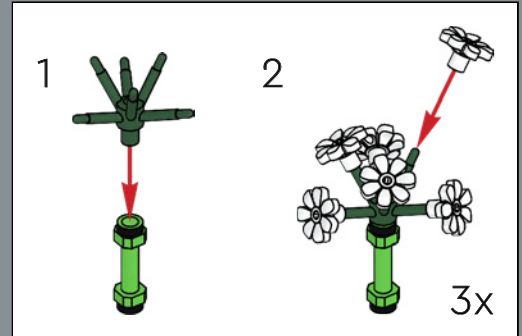

119

Baby's-breath: Say cheese! The stem is made of tripod elements that were originally designed to help LEGO® minifigures steady their cameras. Now they hold bunches of baby's-breath. This might be a good time to take a selfie to document your progress.

120