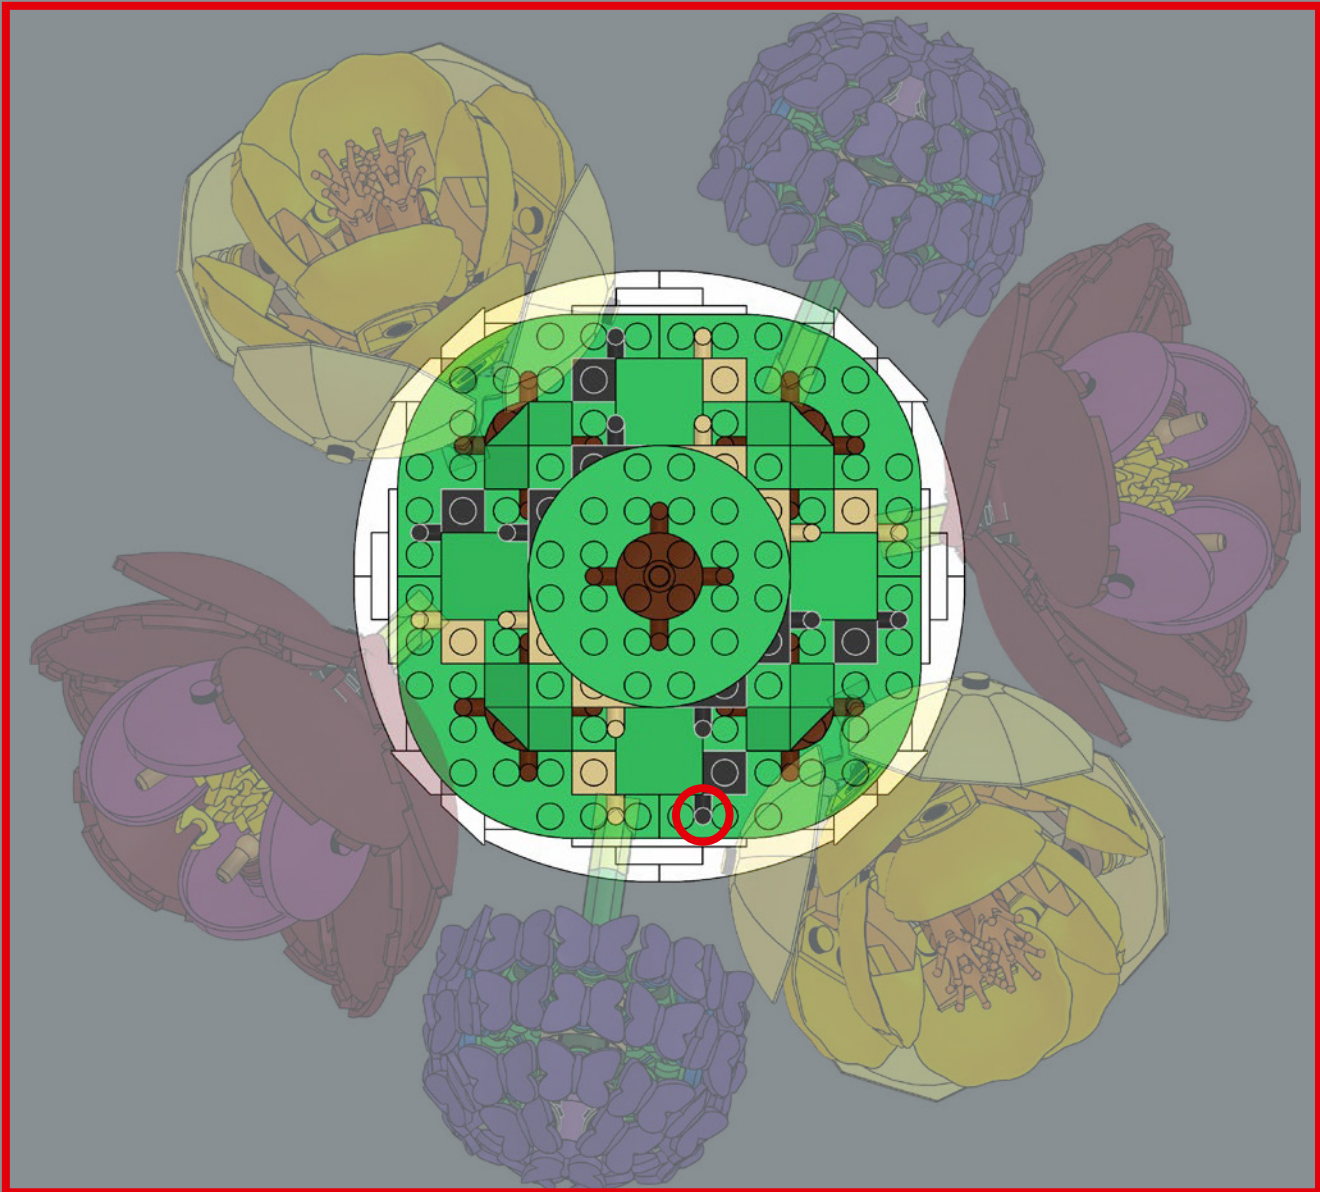

89

90

91

5x

92

5x

93

Leaves: Turning over a new leaf? These green leaves are new elements designed for some of the sets in our 2025 LEGO® Botanicals series, including the 10342 Pretty Pink Flower Bouquet.