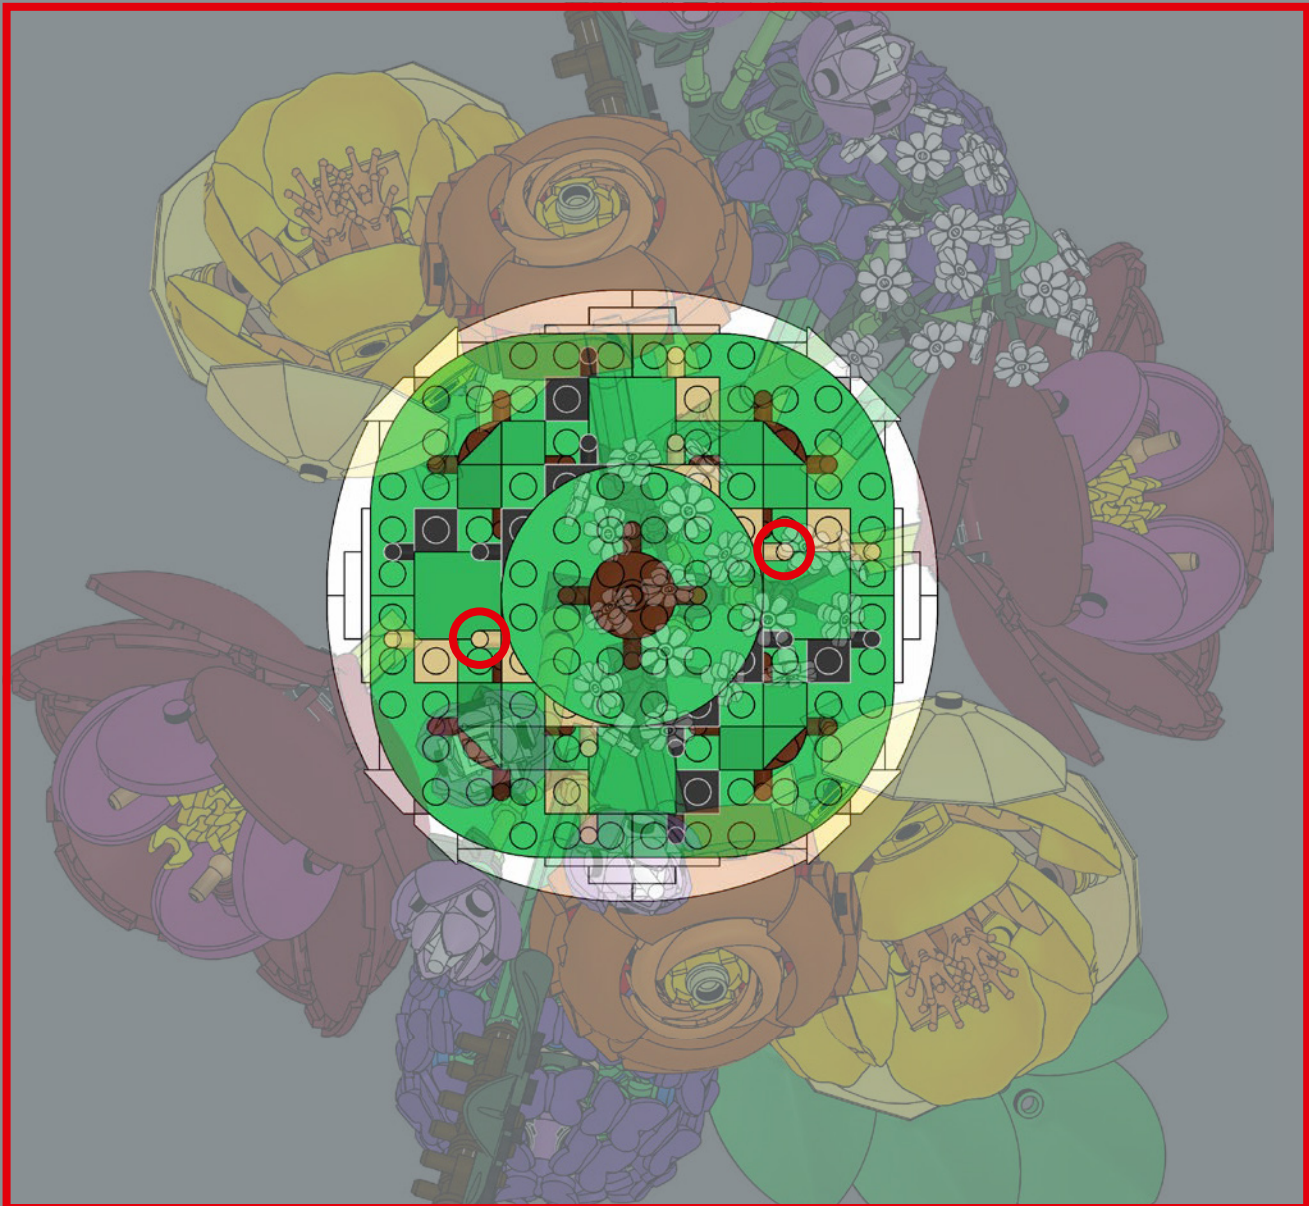

Lily: Watch out, this flower might cast a spell on you!  
The stamens are made from six LEGO® wands.

172

173

174

2x

Discover more blooming creative tips  
with your LEGO® Insiders account on  
[LEGO.com/Botanicals-exclusive](https://LEGO.com/Botanicals-exclusive)