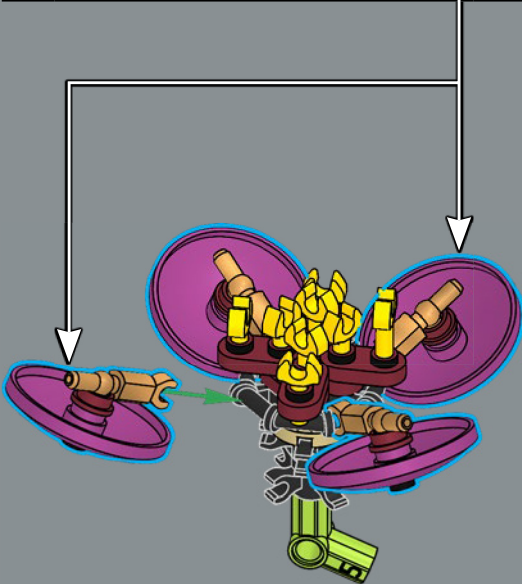

43

44

45

46

47

48

49

Need a hand building this flower? In this case, the core is actually made with a few LEGO® robot hand elements!

50

51

52

53

54

Night Rider camellia: These dark red petals have often been used (in other colours) in cockpits in various LEGO® vehicles.

55

56