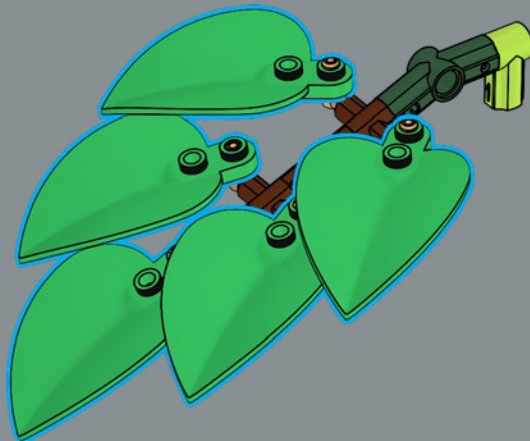

89

90

91

5x

92

5x

93

Leaves: Turning over a new leaf? These green leaves are new elements designed for some of the sets in our 2025 LEGO® Botanicals series, including the 10342 Pretty Pink Flower Bouquet.