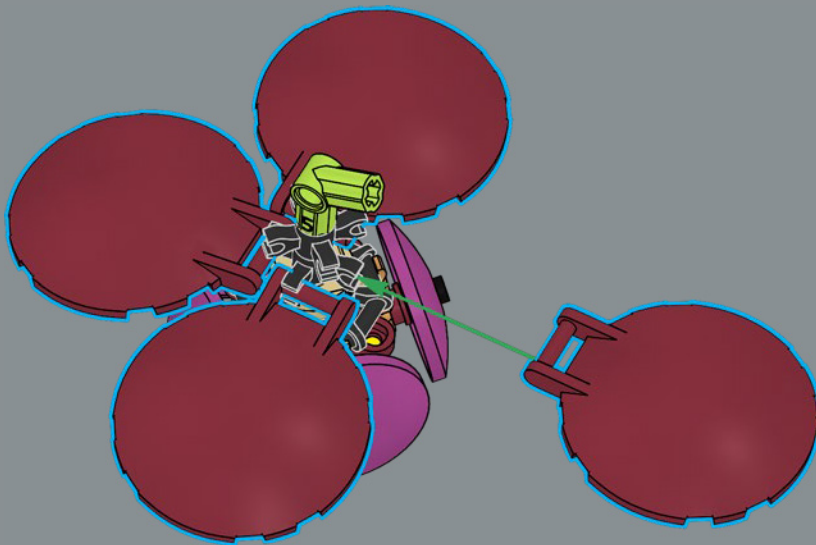

43

44

45

46

47

48

49

Need a hand building this flower? In this case, the core is actually made with a few LEGO® robot hand elements!

50

51

52

53

54

Night Rider camellia: These dark red petals have often been used (in other colours) in cockpits in various LEGO® vehicles.

55

56