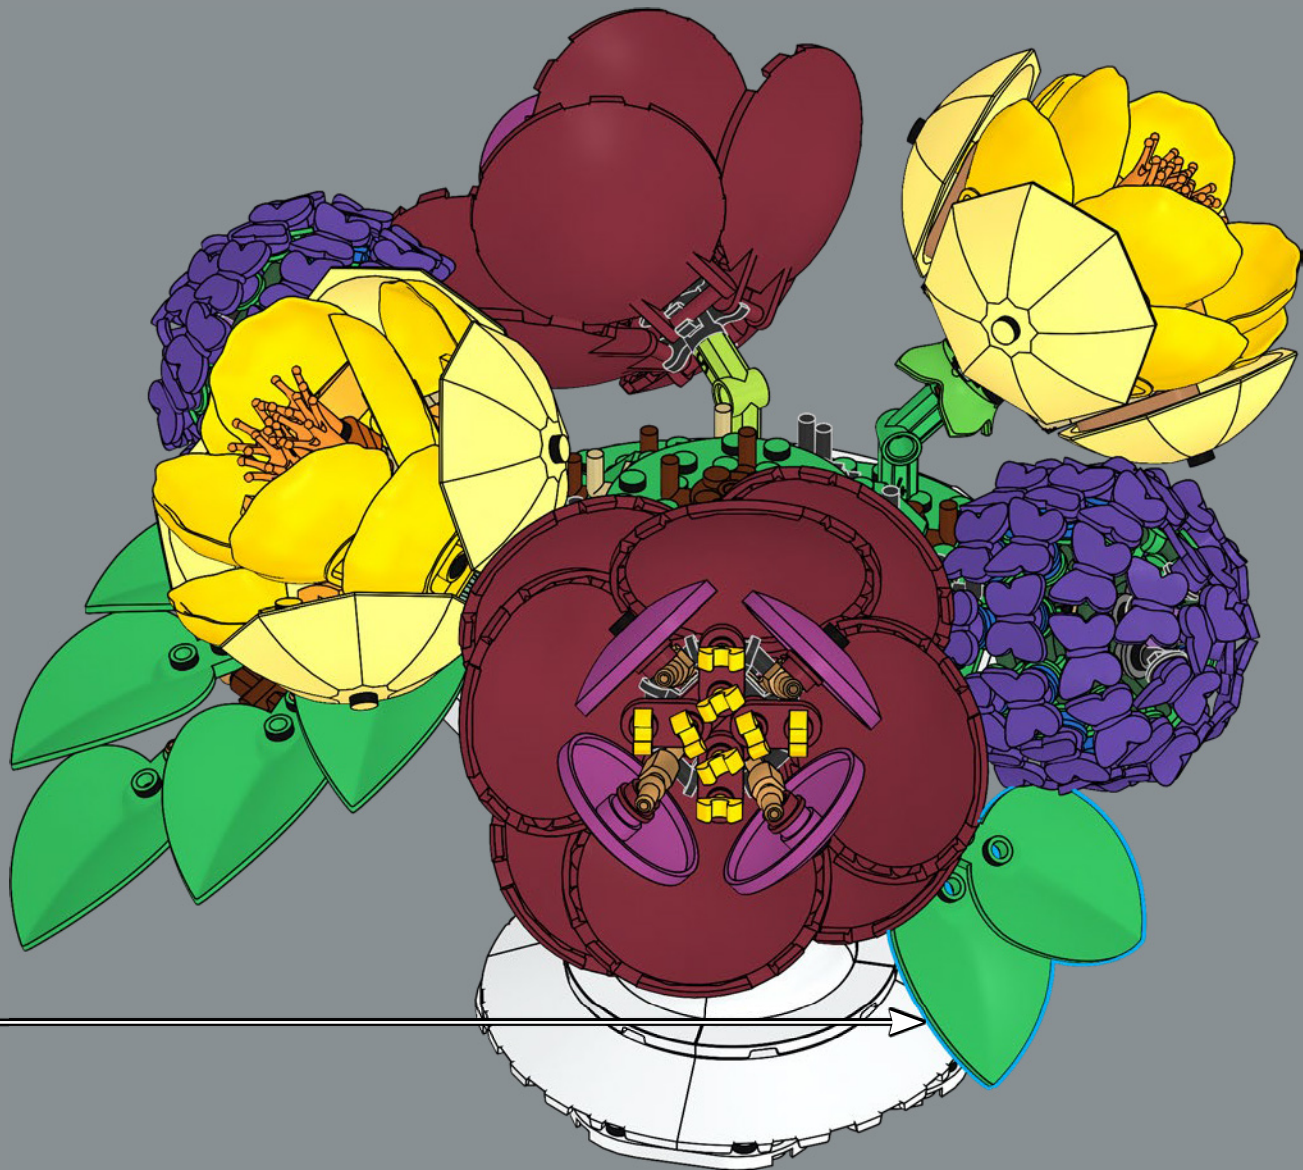

89

90

91

5x

92

5x

93

Leaves: Turning over a new leaf? These green leaves are new elements designed for some of the sets in our 2025 LEGO® Botanicals series, including the 10342 Pretty Pink Flower Bouquet.

95

1

2

3

4

96

97

98