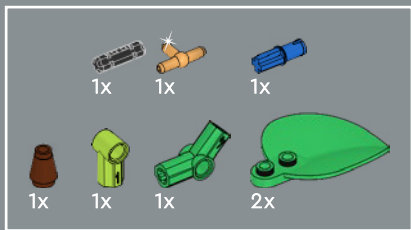

89

90

91

5x

92

5x

93

Leaves: Turning over a new leaf? These green leaves are new elements designed for some of the sets in our 2025 LEGO® Botanicals series, including the 10342 Pretty Pink Flower Bouquet.