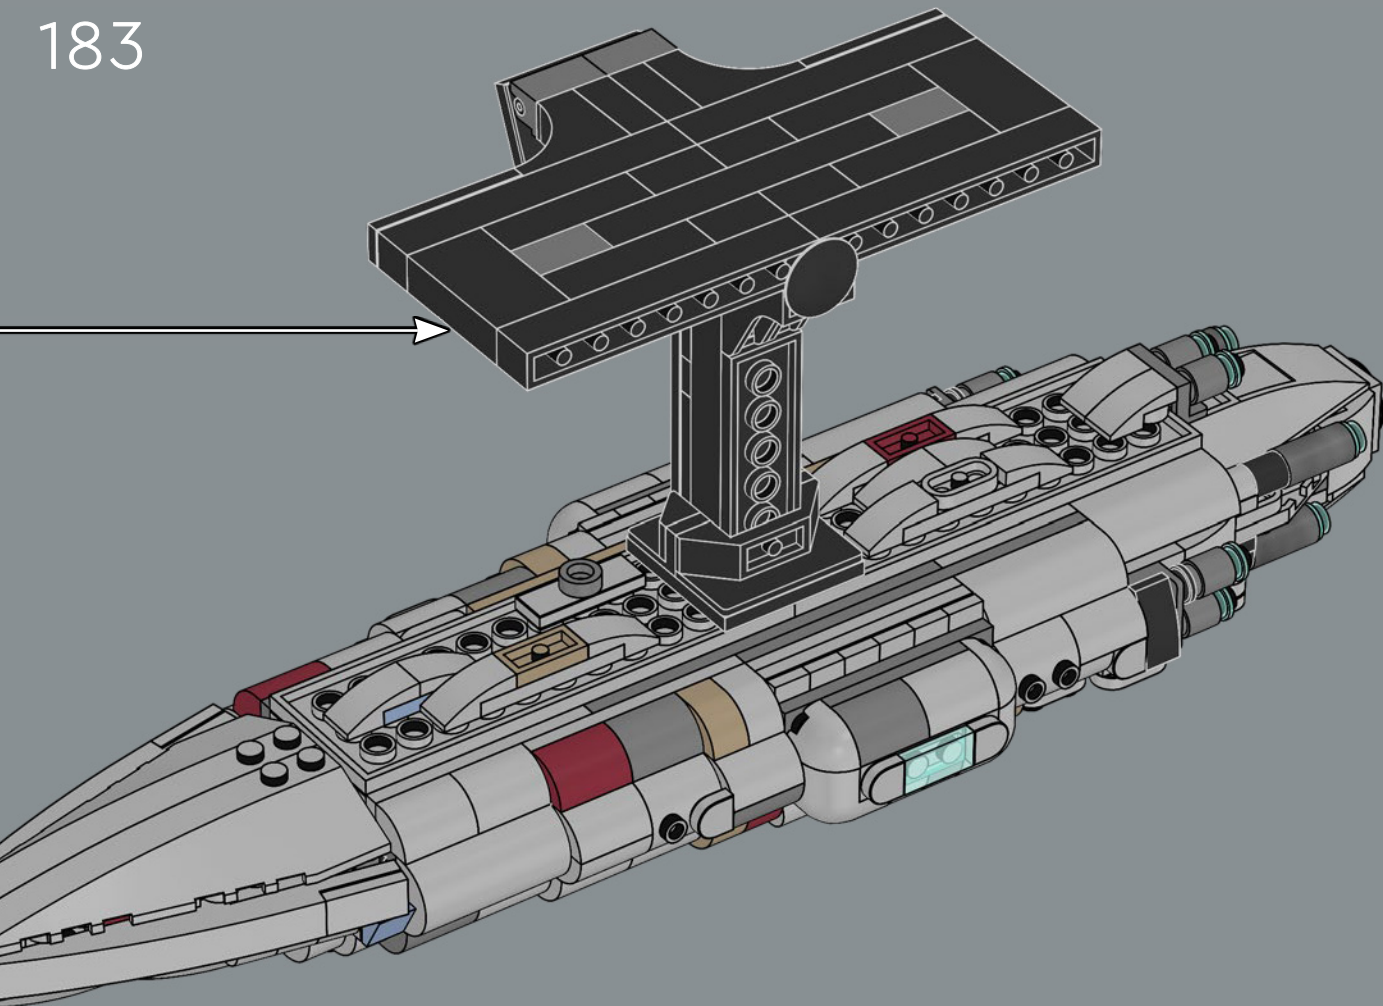

| | |
|----------------------|--|
| Modelo : | MC80A |
| Eslora : | 1300 m |
| Tripulación : | 5156 tripulantes estándar 246 artilleros especialistas |
| Armamento : | 29 turboláseres Taim & Bak XV9 36 cañones de iones ArMek SW-7 6 rayos tractores <i>Phylon Q7</i> |

178

179

180

181

182

183

184

185

186

187

188

189

This EF76 Nebulon-B escort frigate serves as a combat hospital for the Rebel Alliance. If you need an extra hand, this is where Luke Skywalker got his new cybernetic one with tactile sensitivity.