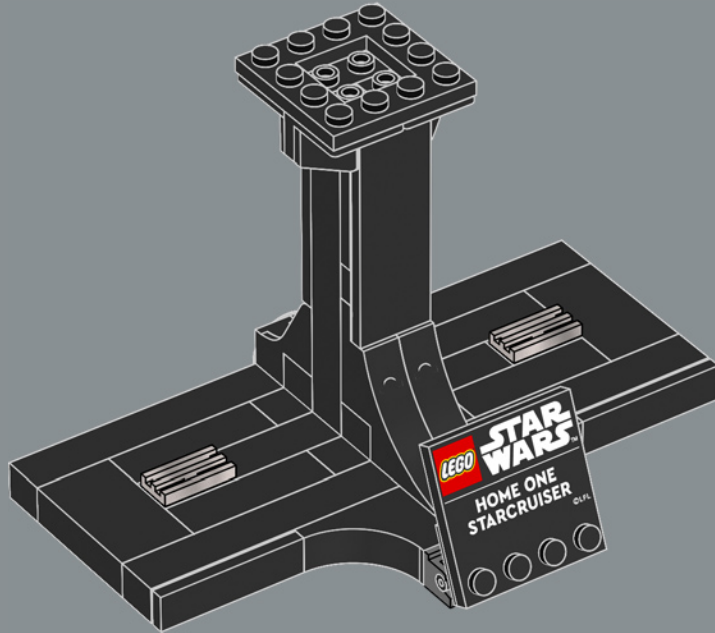

178

179

180

181

182

183

184

185

186

187

188

189

This EF76 Nebulon-B escort frigate serves as a combat hospital for the Rebel Alliance. If you need an extra hand, this is where Luke Skywalker got his new cybernetic one with tactile sensitivity.