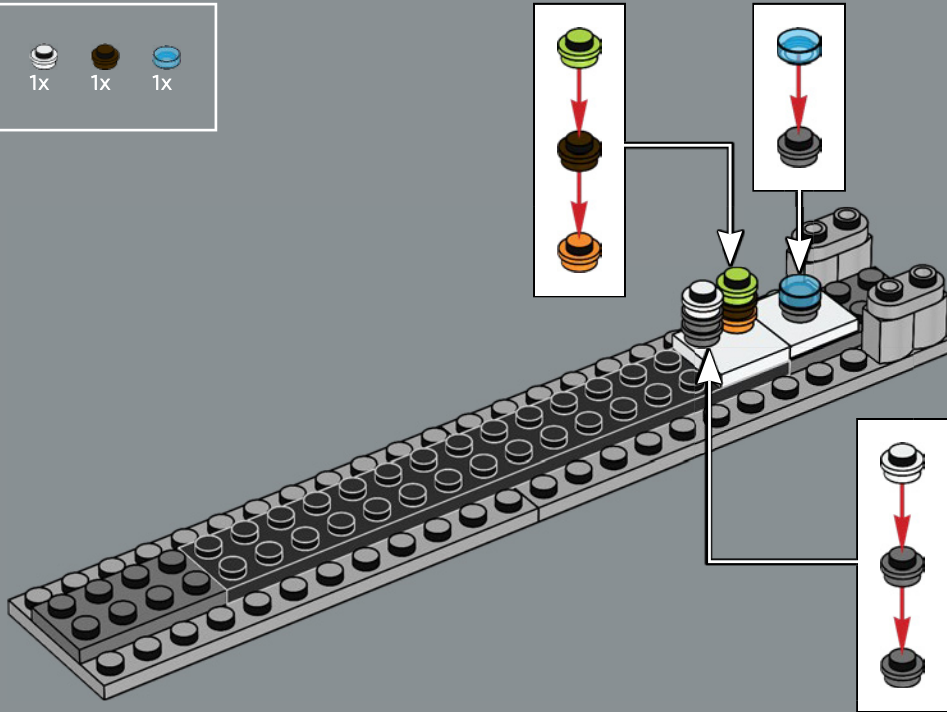

its advanced communications and tactical systems were crucial in facilitating the tightly coordinated attack on the Second Death Star at the Battle of Endor. This celebrated cruiser is an honourable inductee in our LEGO® Star Wars™ Starship Collection.

Enjoy building!

Jens Kronvold Frederiksen
Creative Lead & Design Director
LEGO® Star Wars™

© & ™ Lucasfilm Ltd.

© & ™ Lucasfilm Ltd.

© & ™ Lucasfilm Ltd.

A COLLABORATIVE ATMOSPHERE

Originally, Mon Calamari Shipyards Star Cruisers were designed to accommodate their native amphibious Mon Cala crew. Water-filled passage tubes made it quicker for the crew to move through the starship. Since Home One was rebuilt for battle, it also provides breathable atmospheres to comfortably accommodate non-amphibious personnel and passengers. In addition to powerful turbolasers, ion cannons and tractor beams, Home One boasts a formidable deflector shield generator and 20 hangars, as well as detachable sections that serve as attack and escape vessels. If you remove the side section of your model, you can reveal some of the interior facilities, check up on certain battle essentials and even a few famous crew members!

Model:	MC80A
Length:	1,300 m (4,265 ft.)
Crew:	5,156 standard crew 246 specialist gunners
Armament:	29 Taim & Bak XV9 turbolasers 36 ArMek SW-7 ion cannons 6 <i>Phylon Q7</i> tractor beams

1

2

3

4

5

6

7

19

20

"It's a trap!" Admiral Ackbar, coordinating the Rebel attack on the Second Death Star at the Battle of Endor, realises that the entire mission is in jeopardy – the Death Star deflector shield is still up!