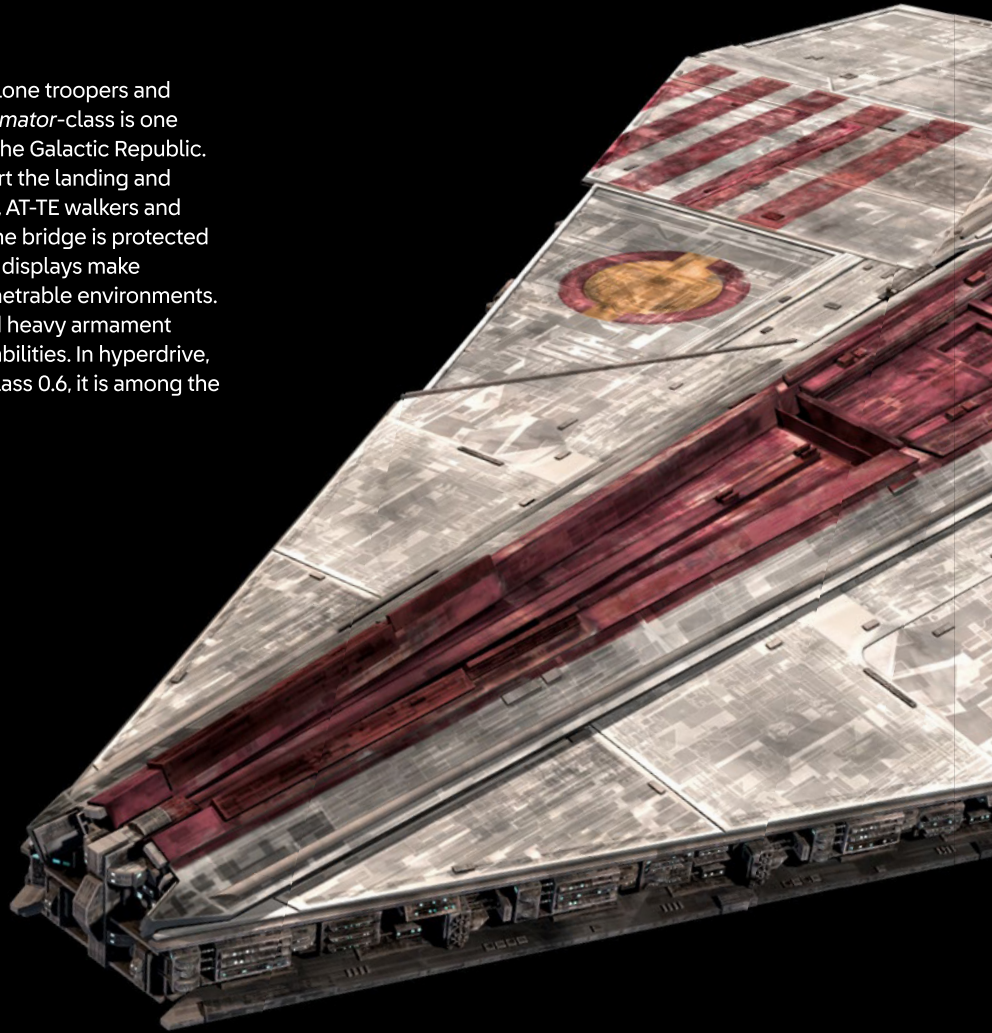

## MAXIMUM CAPACITY & PERFORMANCE

With a capacity for 700 crew, 16,000 clone troopers and hundreds of battle vehicles, the *Acclamator*-class is one of the sturdiest transport starships in the Galactic Republic. Repulsorlifts and landing pods support the landing and deployment of troops, LAAT gunships, AT-TE walkers and other vehicles in almost any terrain. The bridge is protected by armoured panels, and holographic displays make navigation possible in the most impenetrable environments. The hull can withstand any attack, and heavy armament assures swift defence and attack capabilities. In hyperdrive, the *Acclamator*-class truly excels. A class 0.6, it is among the fastest starships in the galaxy.