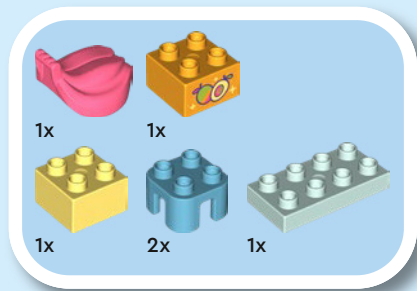

LEGO DUPLO sets are categorised into benefit territories that match toddlers' ages and developmental stages

**PLAY
IDEAS**

LOGICAL
THINKING

EXPRESSING
YOURSELF

LEGO® DUPLO® sets in this territory can help toddlers master a range of skills, including how to care for others and understand feelings, learn to compare, match and sort things, and play out familiar situations. When you play along and offer instructions and guidance, you create a safe, creative space that encourages toddlers to learn.