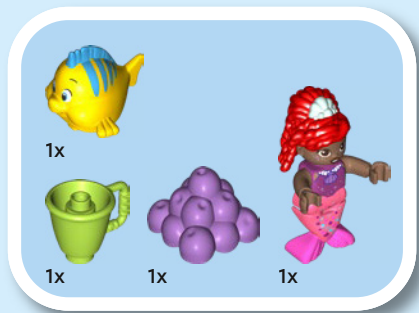

LEGO DUPLO sets are categorised into benefit territories that match toddlers' ages and developmental stages

**PLAY
IDEAS**

LOGICAL
THINKING

EXPRESSING
YOURSELF

LEGO® DUPLO® sets in this territory can help toddlers master a range of skills, including how to care for others and understand feelings, learn to compare, match and sort things, and play out familiar situations. When you play along and offer instructions and guidance, you create a safe, creative space that encourages toddlers to learn.