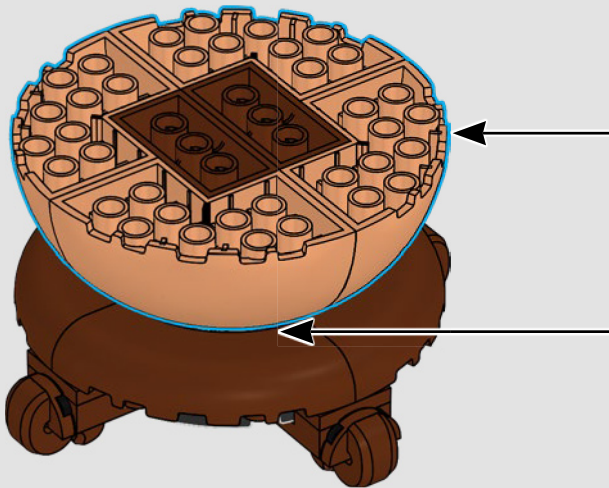

NOBLE BY NATURE

Creating LEGO® decor that draws inspiration from nature is a relaxing and rewarding way to set your imagination free. With their flawless symmetry, orchid blossoms peek out to greet us from the humblest nooks and crannies in nature. They stretch towards the light and absorb nutrients and moisture from their surroundings. This model captures every stage in the natural life cycle of an orchid, from emerging buds to full blossoms, and you can play with the posable petals to adjust it organically and find new ways to let it brighten your space. Whether it sparks your curiosity for new, noble, scholarly pursuits or nurtures your growing creativity, we hope you will enjoy the experience.

- The LEGO® Botanicals Design Team

1

2

3

4

5

6

7