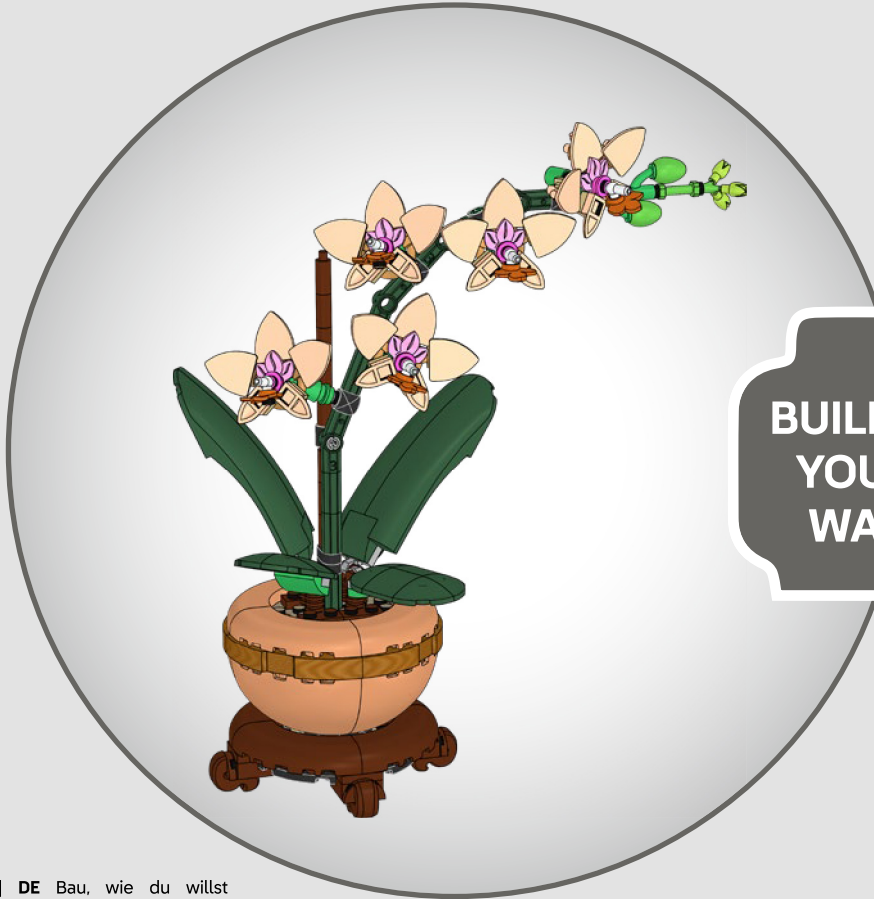

**BUILD IT
YOUR
WAY**

EN Build It Your Way | **DE** Bau, wie du willst
| **FR** Construisez à votre façon | **IT** Costruiscilo come vuoi tu | **ES** Constrúyelo a tu manera | **PT** Constrói à Tua Maneira | **ZH** 自由拼搭 | **PL** Zbuduj po swojemu | **CS** Postavte to po svém | **SK** Postavte to po svojom | **HU** Építs kedved szerint! | **RO** Construięște așa cum dorești | **BG** Постройте го по своя начин | **LV** Būvē tieši tā, kā vēlies | **ET** Ehita enda moodi | **LT** Sukonstruokite savaip