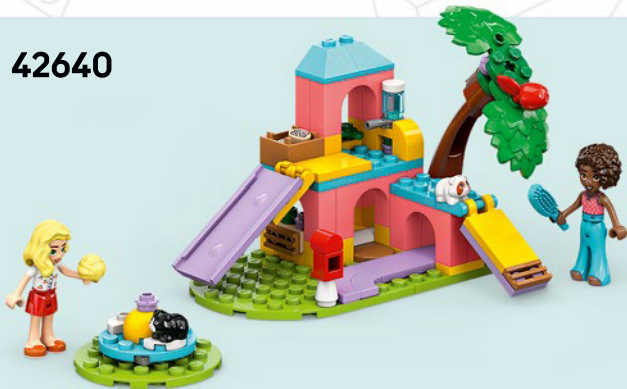

# Friends

42640

Q LEGO® Builder

**WARNING: CHOKING HAZARD.**  
Toy contains small parts and a small ball.  
Not for children under 3 years.