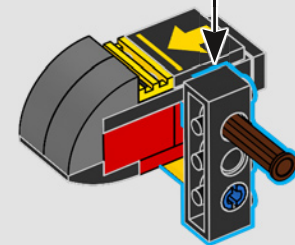

115

116

117

118

These illuminated glyphs remain unchanged since our last encounter with the *Renegade*. Though we have not fully translated the Blacktron number-colour code, we believe it is a warning against using too low a grade of hyper-fuel.