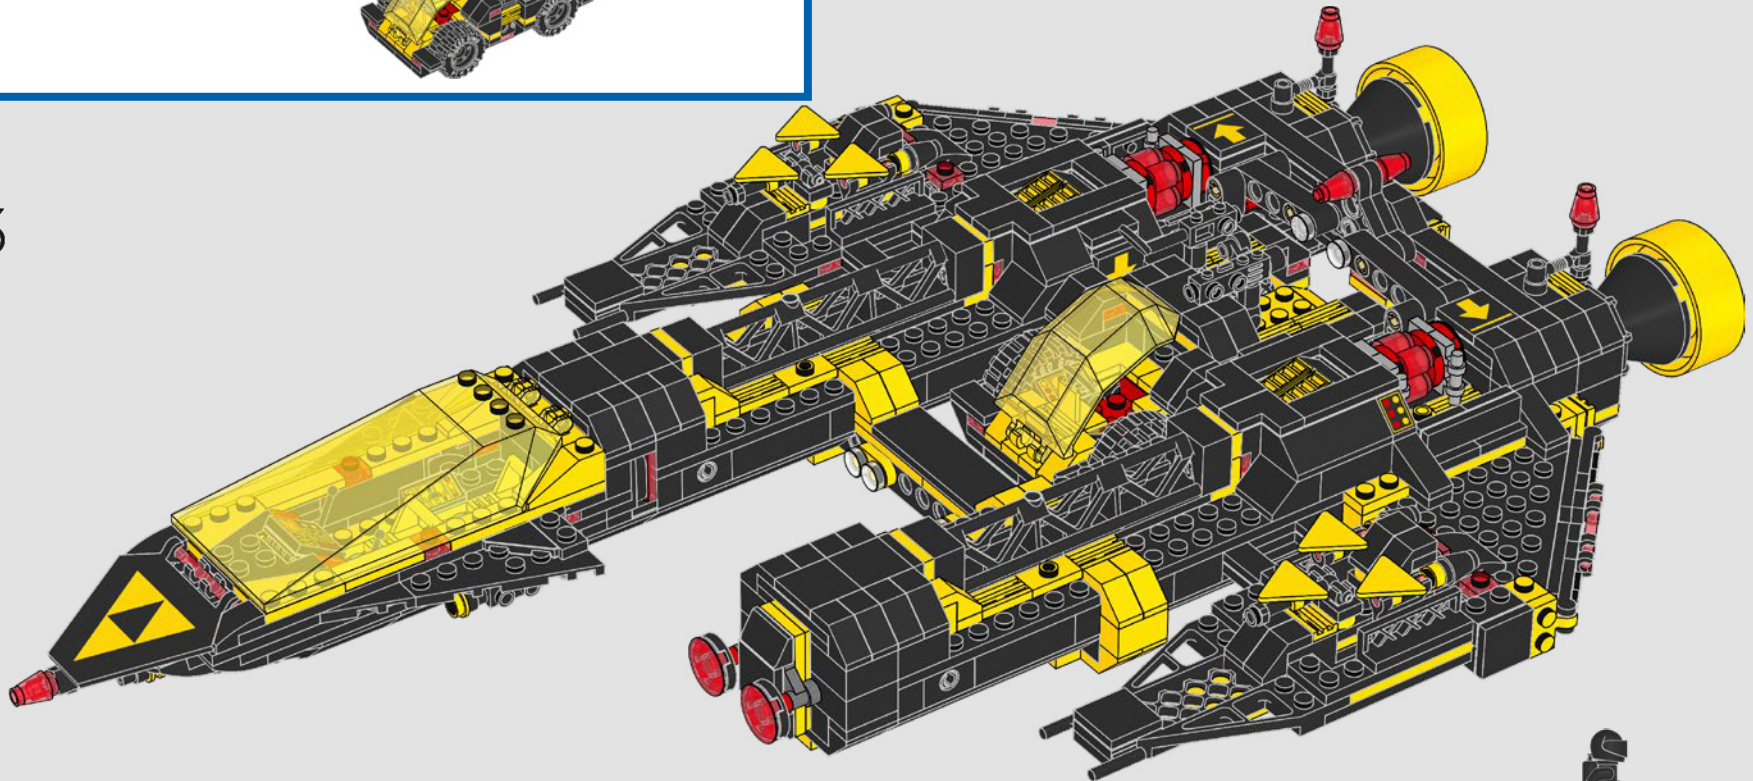

Warning! This new Blacktron dropship technology means their stealth incursions could become even faster and more undetectable!

163