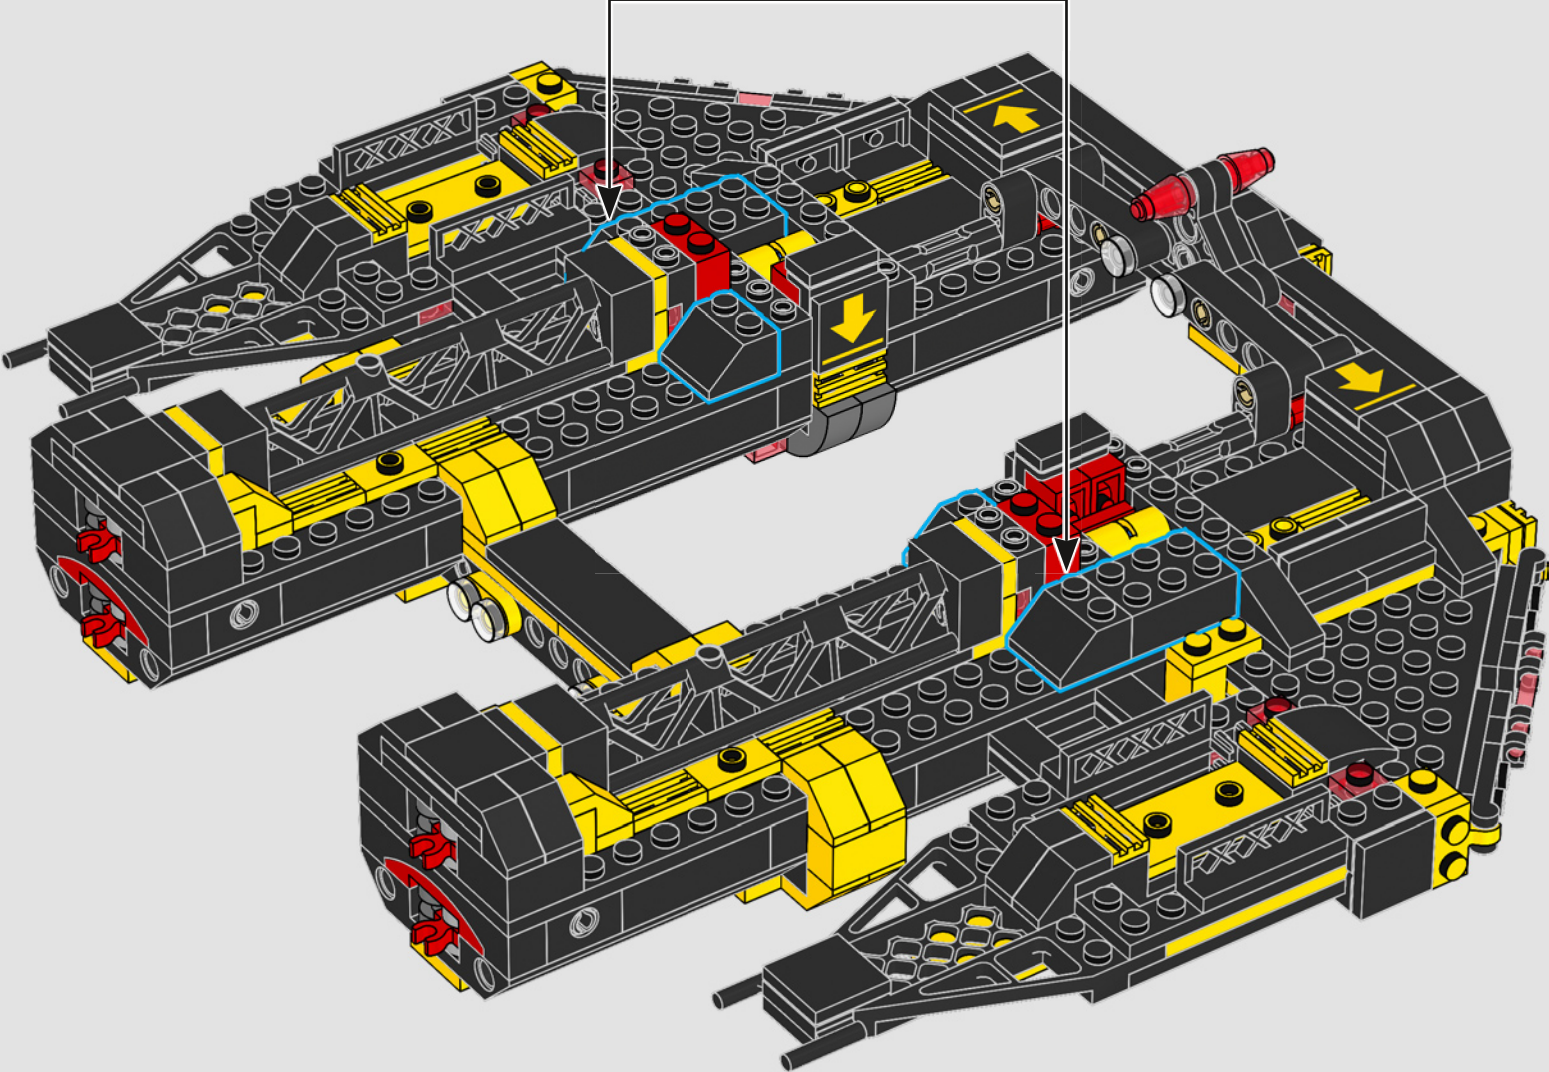

115

116

117

118

These illuminated glyphs remain unchanged since our last encounter with the *Renegade*. Though we have not fully translated the Blacktron number-colour code, we believe it is a warning against using too low a grade of hyper-fuel.