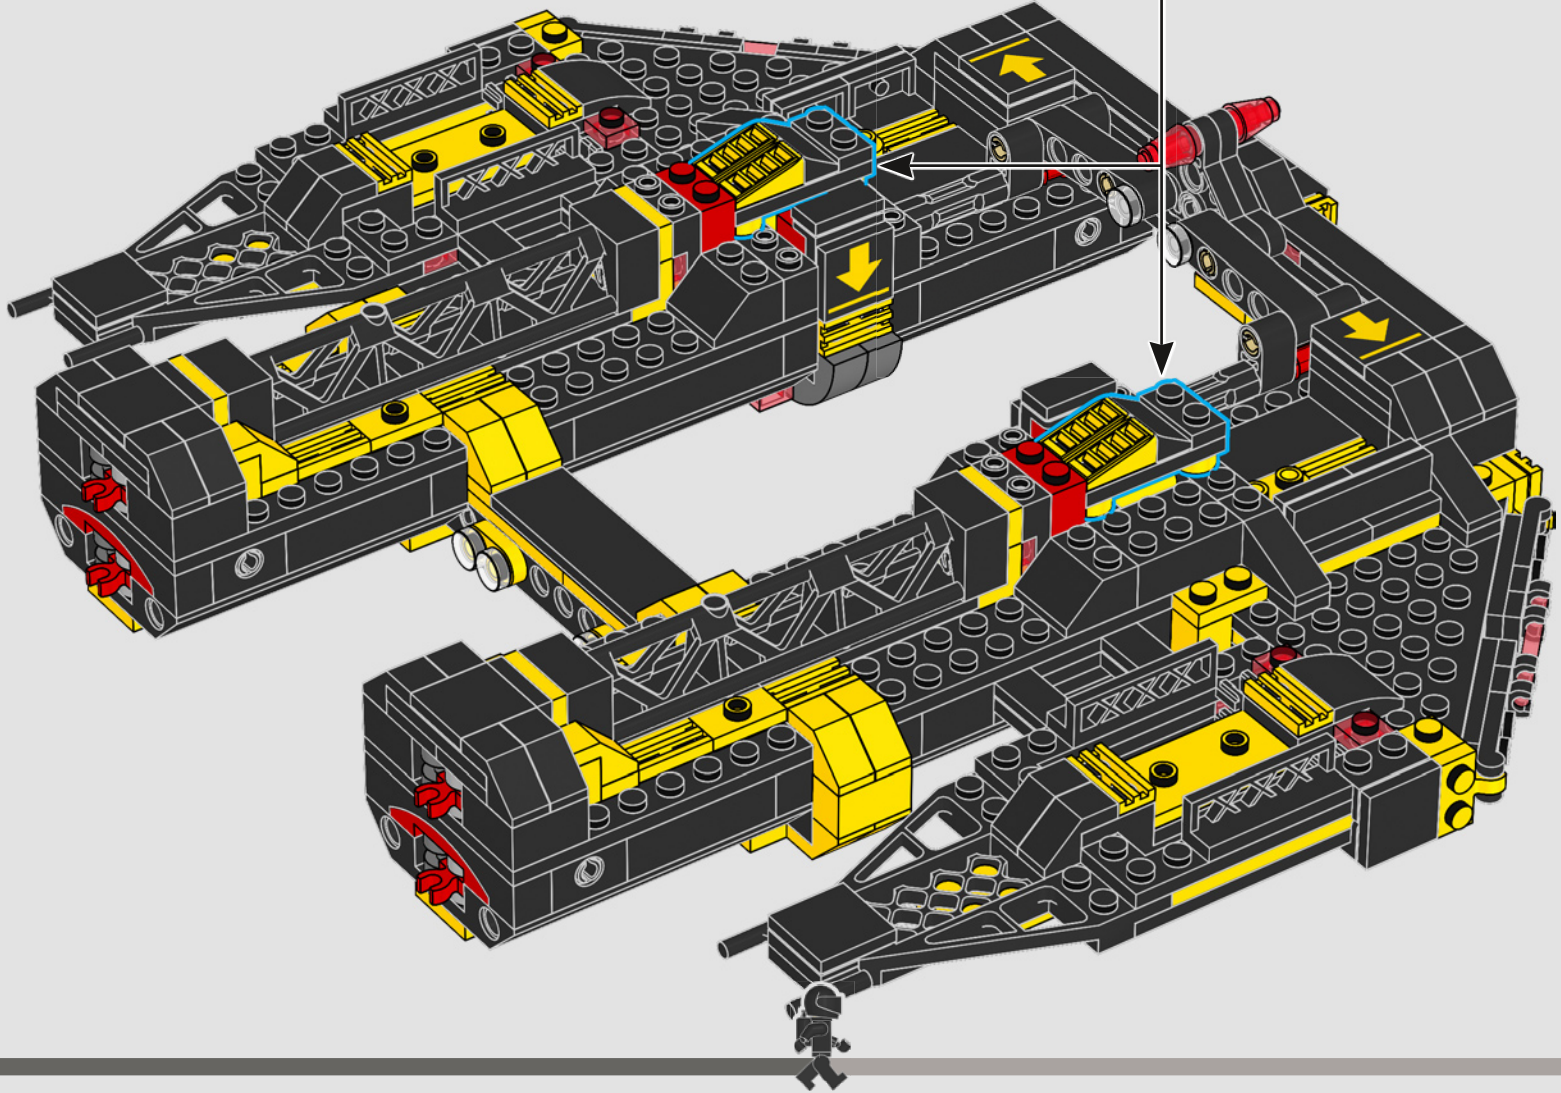

115

116

117

118

These illuminated glyphs remain unchanged since our last encounter with the *Renegade*. Though we have not fully translated the Blacktron number-colour code, we believe it is a warning against using too low a grade of hyper-fuel.