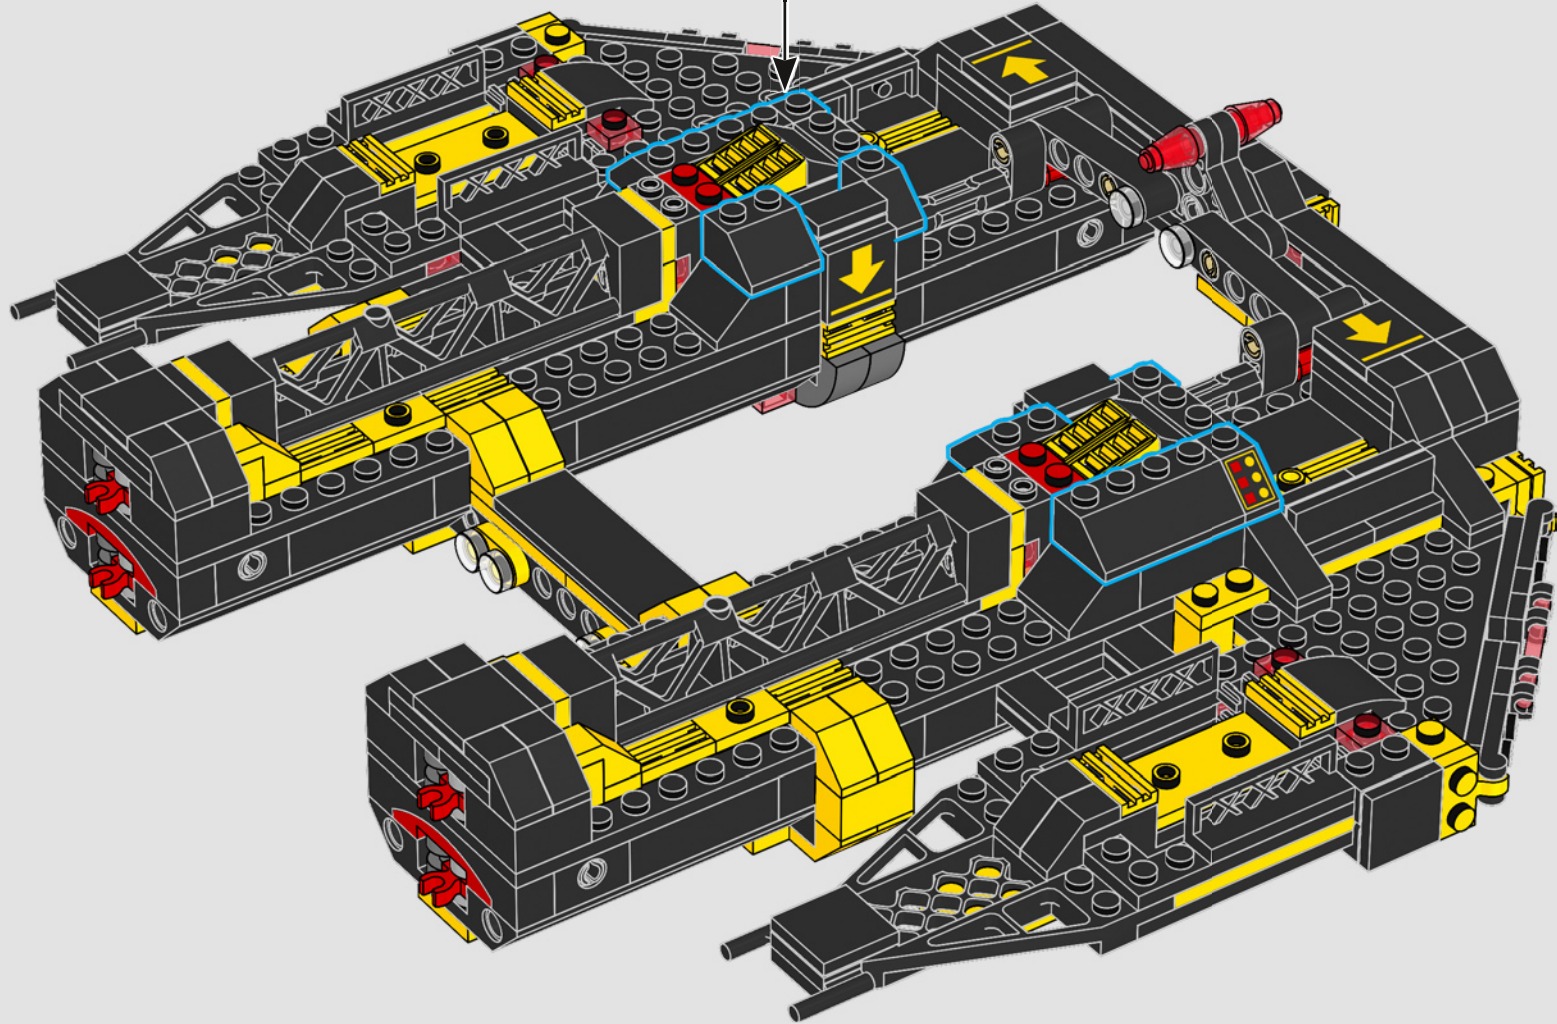

These illuminated glyphs remain unchanged since our last encounter with the *Renegade*. Though we have not fully translated the Blacktron number-colour code, we believe it is a warning against using too low a grade of hyper-fuel.

119