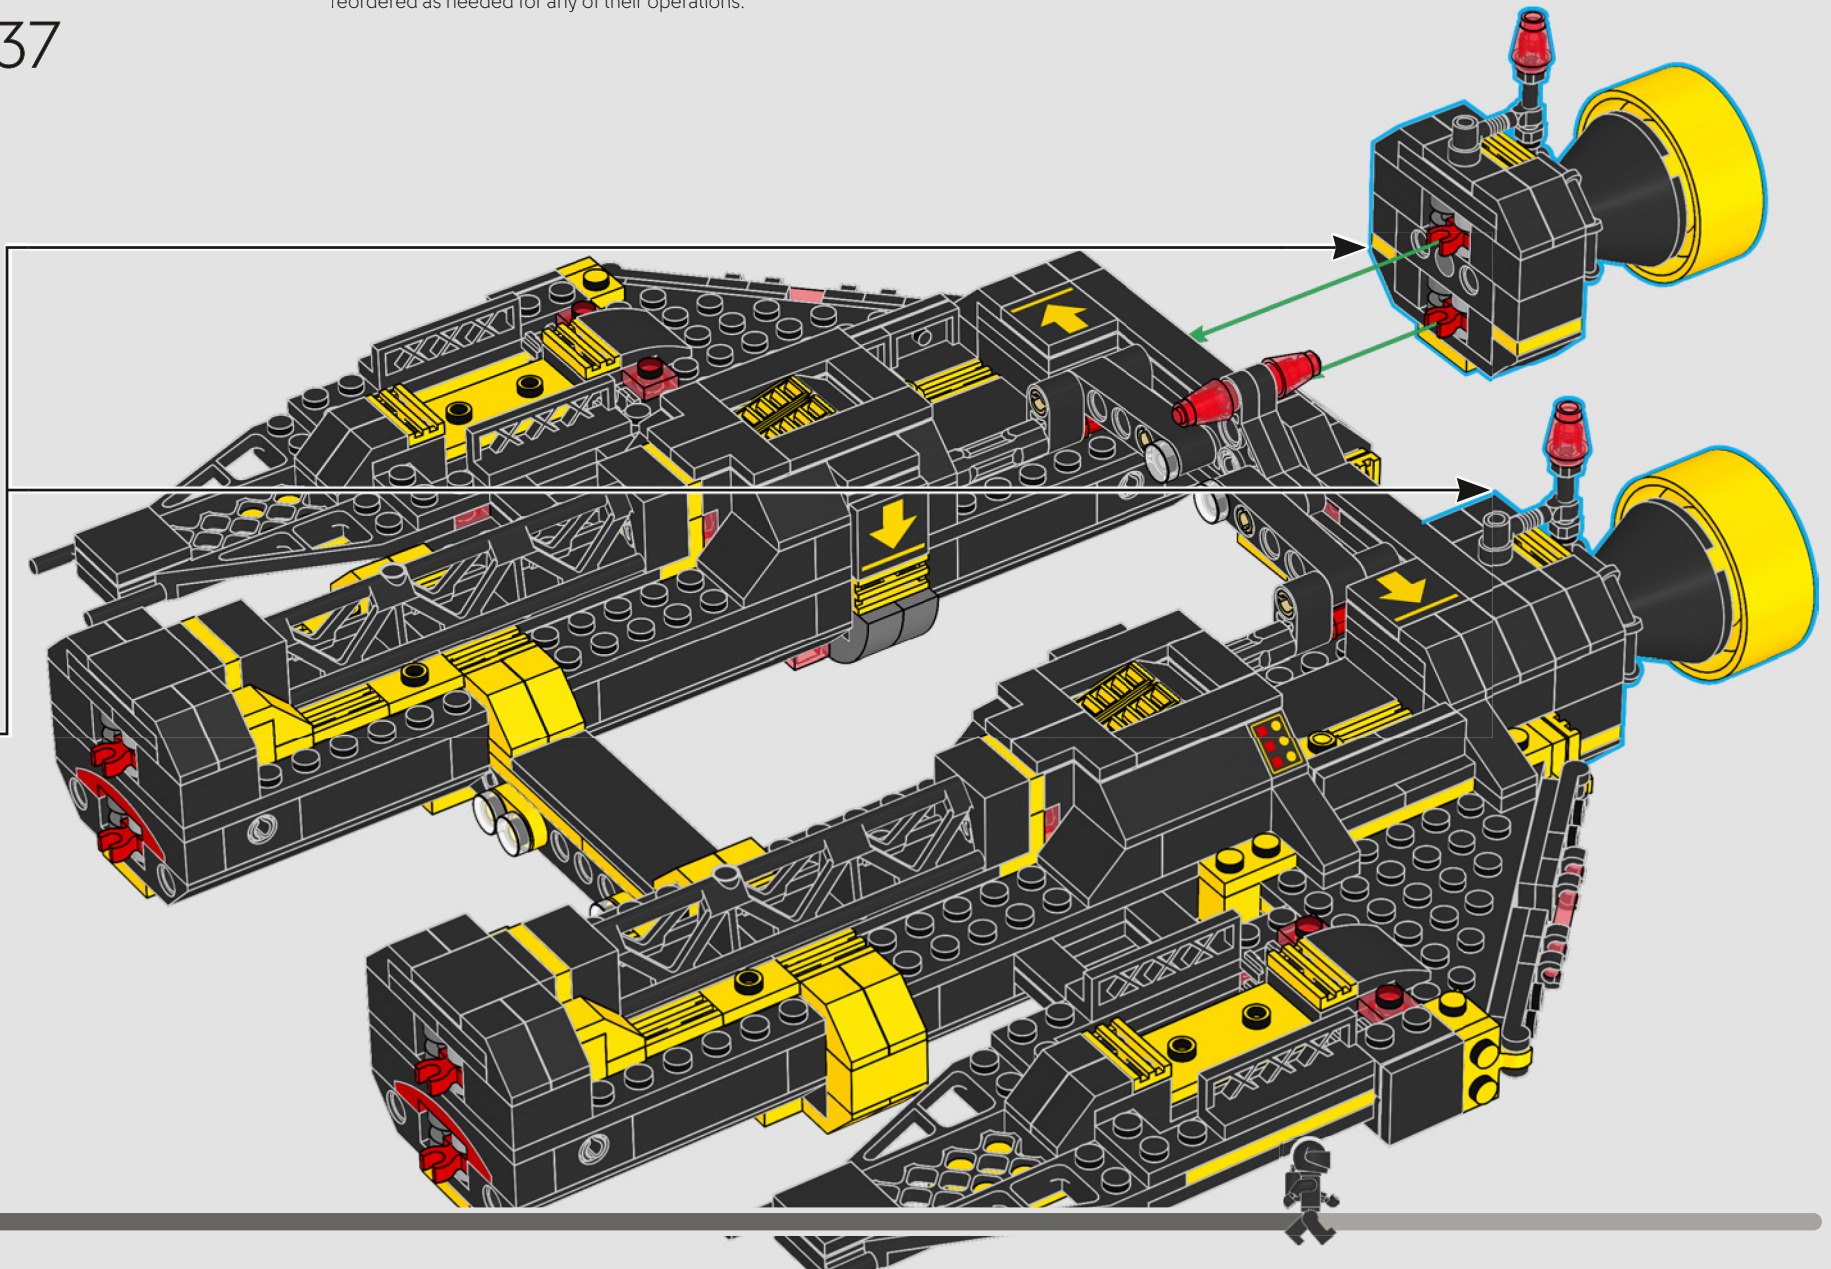

135

136

2x

Blacktron Engineering has clearly improved on their ingenious 'modular' designs - all modules can be reordered as needed for any of their operations.

137

138

More rocket power has been added to the *Renegade* via these fusion-activated energy pods. The range of the *Renegade* may now be able to reach Futuron bases in this quadrant we previously thought secure.