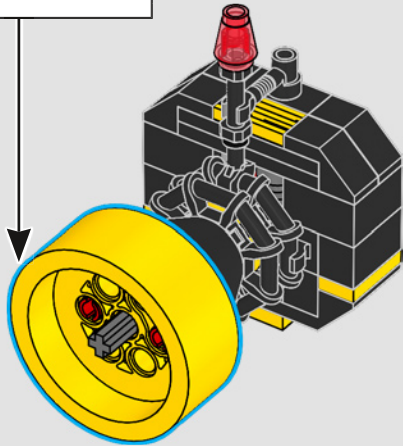

135

136

2x

Blacktron Engineering has clearly improved on their ingenious 'modular' designs - all modules can be reordered as needed for any of their operations.

137

138

More rocket power has been added to the *Renegade* via these fusion-activated energy pods. The range of the *Renegade* may now be able to reach Futuron bases in this quadrant we previously thought secure.