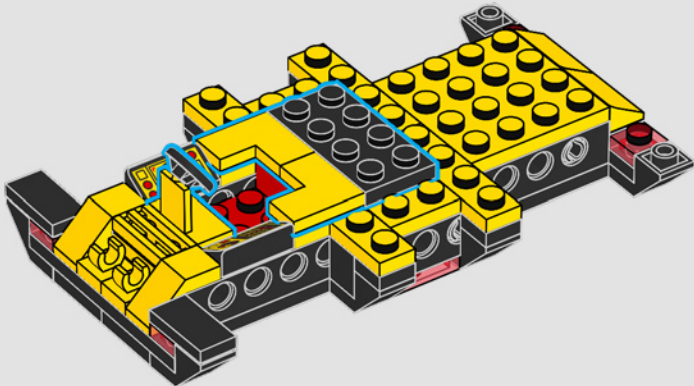

BLACKTRON™

From the LEGO® Design Team

"We're extremely excited to revive 6954 Blacktron *Renegade* (combined with elements from 6894 *Invader* and 6941 *Battrax!*) for fans of all ages. Staying true to the classic, asymmetrical *Renegade* design, we decided to make this new version about 1.5 times larger. This gave us the opportunity to enhance the model with more advanced features, fun functions and exciting building techniques. We also fit two pilots into the cockpit, built a new dropship function and the small cargo rover can now be dropped directly from the ship. The small spaceships on both sides of the original wings were reborn as a new type of space scooter with a new classic-looking droid. With a new universal connection, all modules of the ship can be built independently and freely combined front and back. So put on your spacesuit, get ready for takeoff and invite your friends and family to share the building experience!"

13

14

15

16

17

4x

18

19