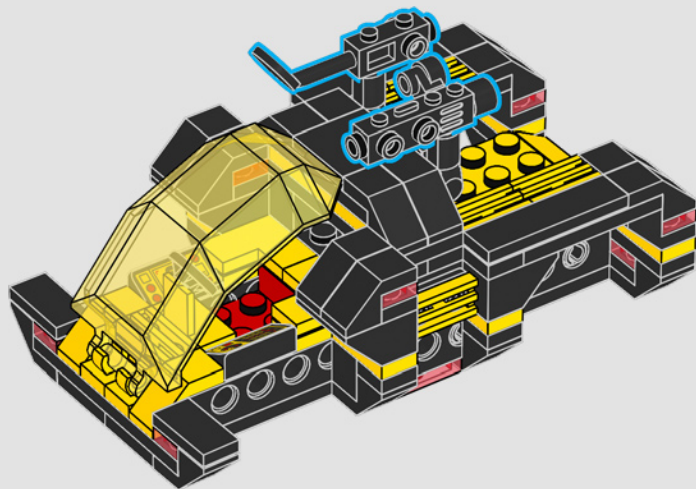

Blacktron engineers have reversed the optics of the standard space exploration camera and converted it into a laser blaster.

36