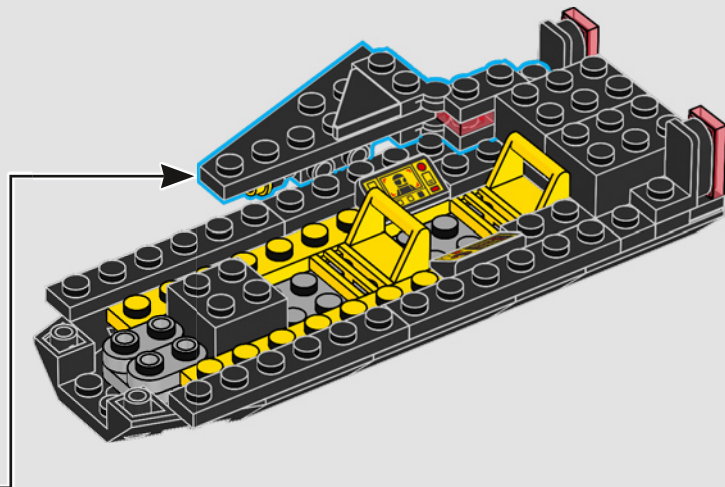

JAE WON LEE

LEGO® Senior Designer

A close inspection of the Blacktron flight suit reveals upgraded equipment on the back of the torso, first observed during the encounter with 40580 Blacktron Cruiser.

1

1x

1

2

3

4

5

14

1

2