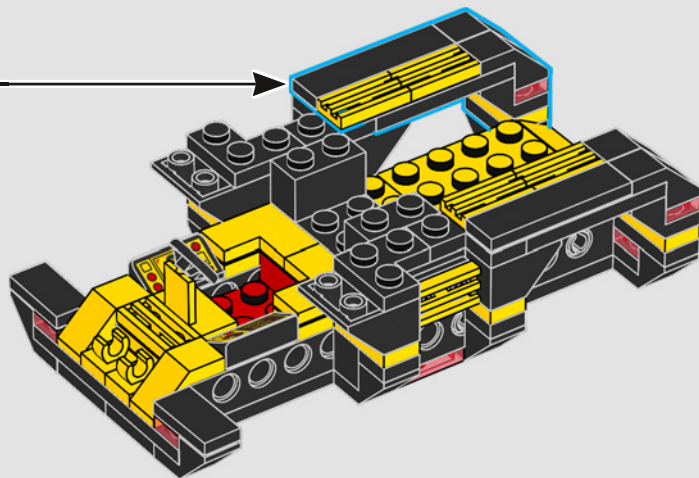

28

29

2x

30

31

32

1

2

3

4

2x

33

8x

34

35

Blacktron engineers have reversed the optics of the standard space exploration camera and converted it into a laser blaster.