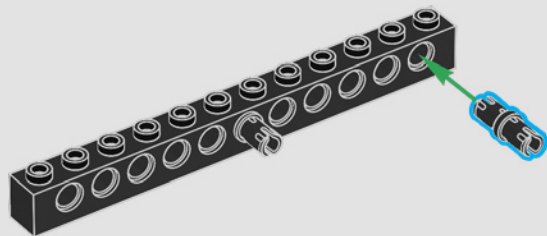

BLACKTRON™

From the LEGO® Design Team

"We're extremely excited to revive 6954 Blacktron *Renegade* (combined with elements from 6894 *Invader* and 6941 *Battrax!*) for fans of all ages. Staying true to the classic, asymmetrical *Renegade* design, we decided to make this new version about 1.5 times larger. This gave us the opportunity to enhance the model with more advanced features, fun functions and exciting building techniques. We also fit two pilots into the cockpit, built a new dropship function and the small cargo rover can now be dropped directly from the ship. The small spaceships on both sides of the original wings were reborn as a new type of space scooter with a new classic-looking droid. With a new universal connection, all modules of the ship can be built independently and freely combined front and back. So put on your spacesuit, get ready for takeoff and invite your friends and family to share the building experience!"

JAE WON LEE

LEGO® Senior Designer

A close inspection of the Blacktron flight suit reveals upgraded equipment on the back of the torso, first observed during the encounter with 40580 Blacktron Cruiser.

1

1x

2

3

4

5

6

This robot appears to be a corrupted Blacktron version of the standard support robot issued with 6952 Solar Power Transporter.

1

2