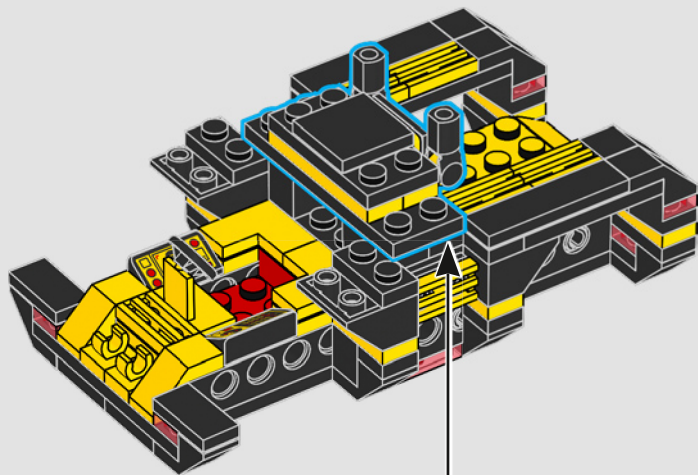

28

29

2x

30

31

32

1

2

3

4

2x

33

8x

34

35

Blacktron engineers have reversed the optics of the standard space exploration camera and converted it into a laser blaster.