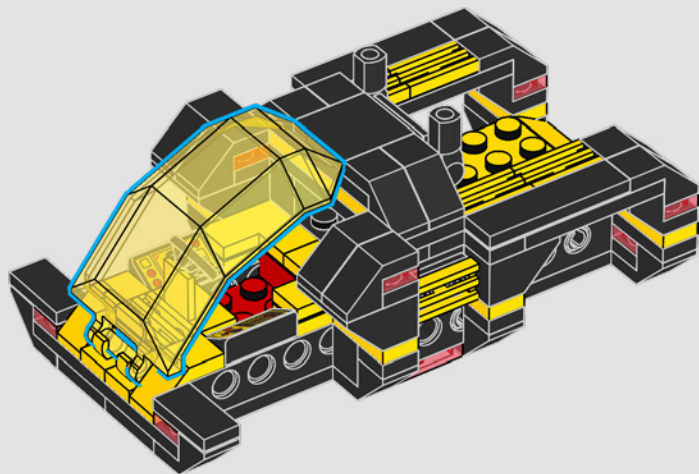

BLACKTRON™

From the LEGO® Design Team

"We're extremely excited to revive 6954 Blacktron *Renegade* (combined with elements from 6894 *Invader* and 6941 *Battrax!*) for fans of all ages. Staying true to the classic, asymmetrical *Renegade* design, we decided to make this new version about 1.5 times larger. This gave us the opportunity to enhance the model with more advanced features, fun functions and exciting building techniques. We also fit two pilots into the cockpit, built a new dropship function and the small cargo rover can now be dropped directly from the ship. The small spaceships on both sides of the original wings were reborn as a new type of space scooter with a new classic-looking droid. With a new universal connection, all modules of the ship can be built independently and freely combined front and back. So put on your spacesuit, get ready for takeoff and invite your friends and family to share the building experience!"

3

4

2x

33

8x

34

35

Blacktron engineers have reversed the optics of the standard space exploration camera and converted it into a laser blaster.