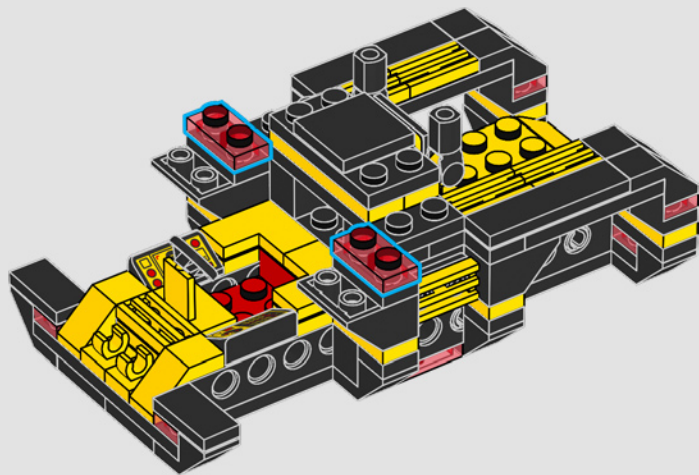

3

4

2x

33

8x

34

35

Blacktron engineers have reversed the optics of the standard space exploration camera and converted it into a laser blaster.