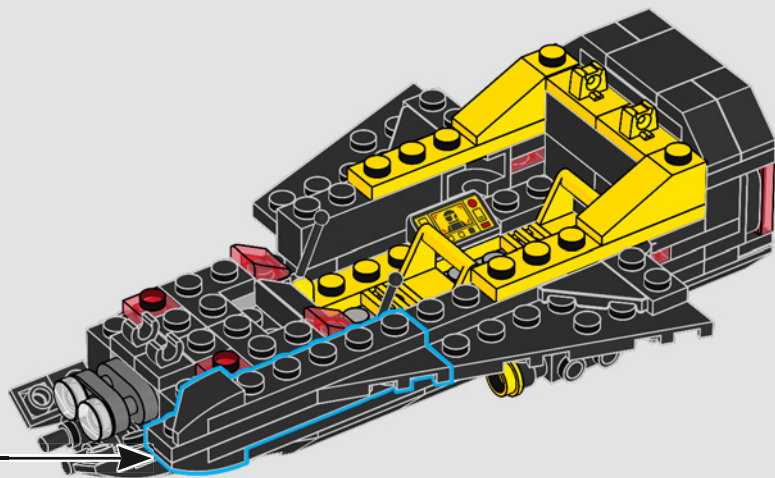

JAE WON LEE

LEGO® Senior Designer

A close inspection of the Blacktron flight suit reveals upgraded equipment on the back of the torso, first observed during the encounter with 40580 Blacktron Cruiser.

1

1x

27

1

2

3

28

1

2

3