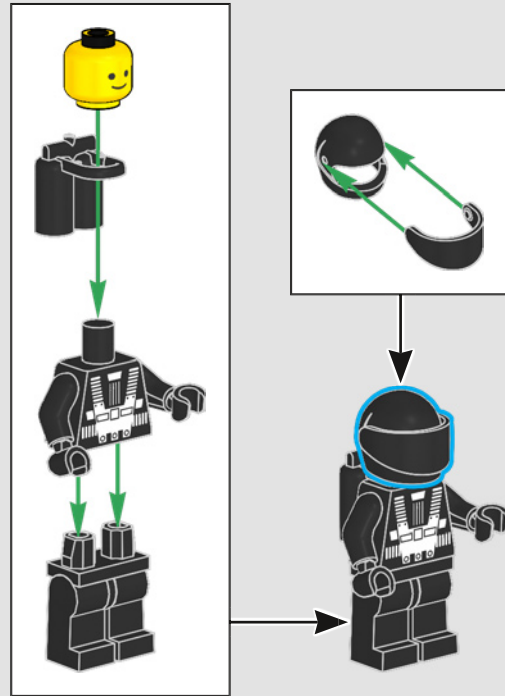

BLACKTRON™

From the LEGO® Design Team

"We're extremely excited to revive 6954 Blacktron *Renegade* (combined with elements from 6894 *Invader* and 6941 *Battrax!*) for fans of all ages. Staying true to the classic, asymmetrical *Renegade* design, we decided to make this new version about 1.5 times larger. This gave us the opportunity to enhance the model with more advanced features, fun functions and exciting building techniques. We also fit two pilots into the cockpit, built a new dropship function and the small cargo rover can now be dropped directly from the ship. The small spaceships on both sides of the original wings were reborn as a new type of space scooter with a new classic-looking droid. With a new universal connection, all modules of the ship can be built independently and freely combined front and back. So put on your spacesuit, get ready for takeoff and invite your friends and family to share the building experience!"

JAE WON LEE

LEGO® Senior Designer

A close inspection of the Blacktron flight suit reveals upgraded equipment on the back of the torso, first observed during the encounter with 40580 Blacktron Cruiser.

1

1x