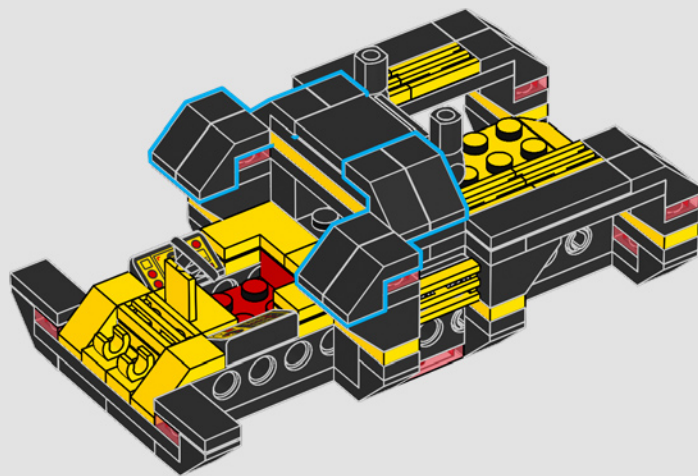

3

4

2x

33

8x

34

35

Blacktron engineers have reversed the optics of the standard space exploration camera and converted it into a laser blaster.