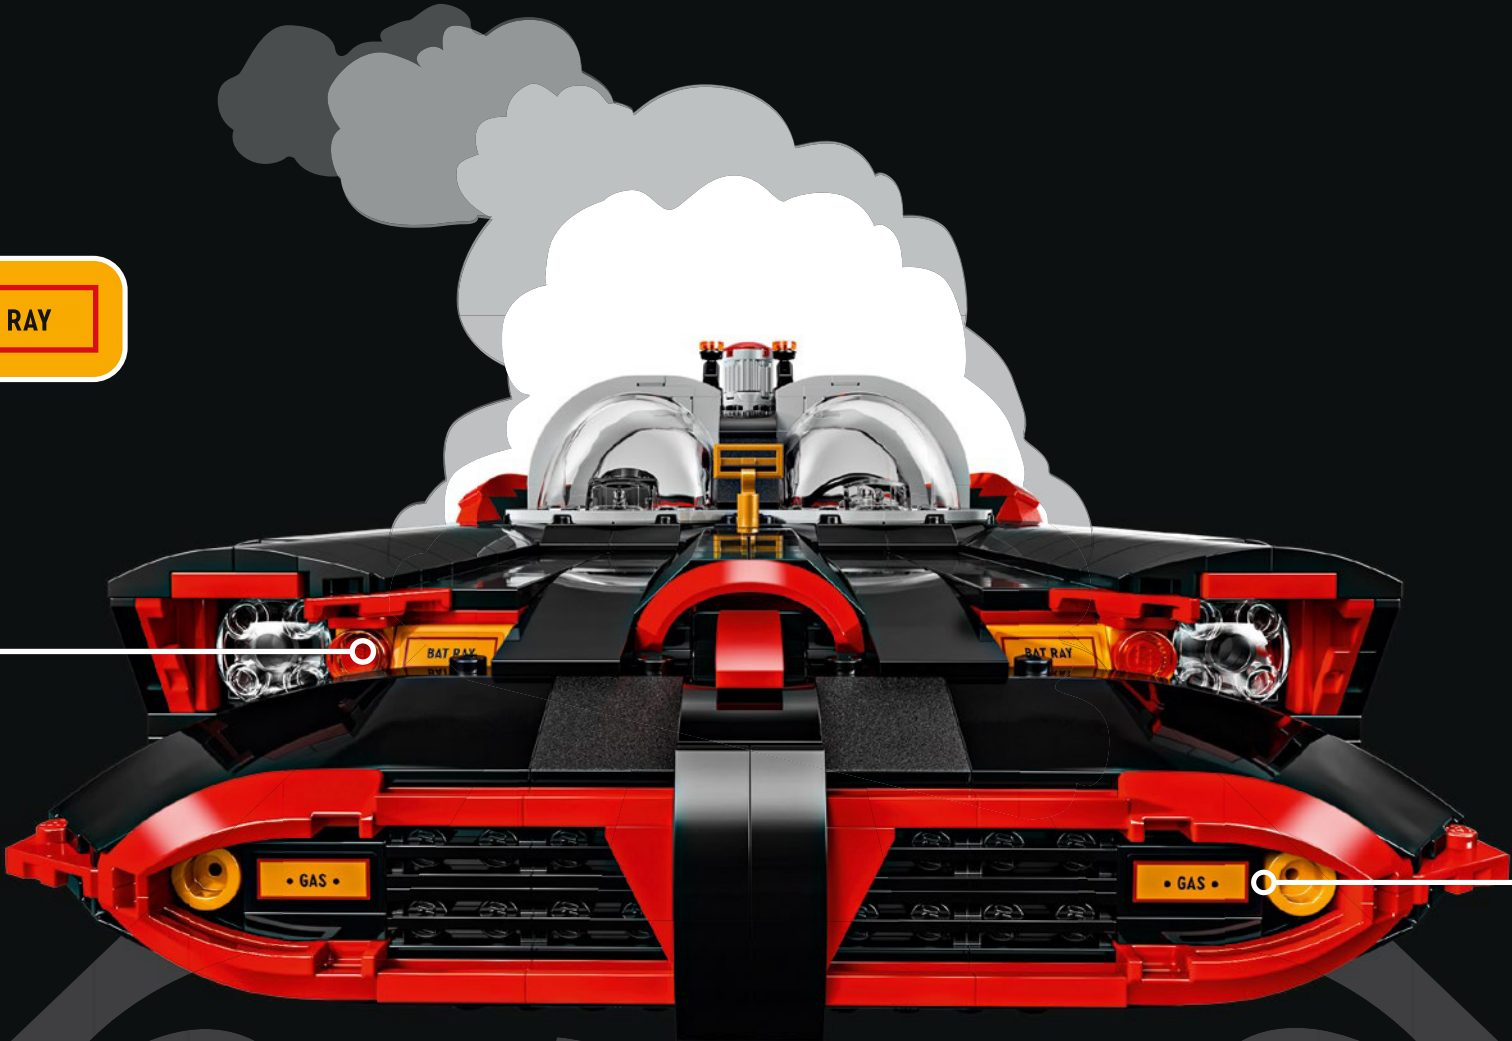

HOLY GADGETS!

The first iteration used in the series, a modified 1955 Lincoln Futura, ushered the on-screen Batmobile™ into a new era with its hidden gadgets and functions to fool and fend off foes. It became a big part of the appeal of Batman™, with details like Batsmoke, a Mobile Crime Computer that connects to a main Crime Computer in the Batcave™, a Detect-A-Scope, Batphotoscope, a Batphone and even a fake Start button which, if pushed by a criminal, would shoot off fireworks!

EMERGENCY
BAT-TURN LEVER

NAIL SPREADER

BAT CHUTE

KER-CLICK! KER-BRICK!

"Holy brick-building adventure! 'The Number One Batmobile™' has such a rich and fascinating origin story and a well-documented 'life', both on screen and as a hugely popular display vehicle, spanning more than half a century. We researched every angle, curve, decoration, button and design feature, and developed new canopy elements to create a faithful tribute to this world-famous vehicle. We hope you'll enjoy exploring all its details, nooks and crannies as you build and display your Batmobile."

Jesper C. Nielsen,
LEGO® DC Creative Lead

BAT RAY

• GAS •

A detailed LEGO Technic Batmobile model, primarily black with red accents on the fenders and front grille. It features a complex engine assembly with various grey and white components, a cockpit with a clear canopy, and a rear exhaust system. The car is shown from a three-quarter front view, highlighting its intricate construction. A white speech bubble with a lightning bolt tail points towards the right side of the image.

HOLY FUN FACTS

Holy bargain!

George Barris and the production team acquired the unique Lincoln Futura concept car from the Ford Motor Company for just \$1!

Holy record!

In 2013, the 1966 Batmobile™ was sold for \$4,620,000 – the highest price ever at the time for a car made for TV or film!