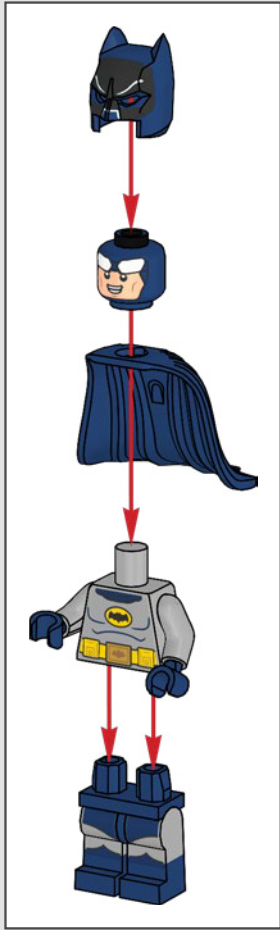

Holy paint job!

The original look for the turbine-engine, jet-drive exhaust tube was achieved by repurposing a 5-gallon paint tin!

6x

1x

4x

1

2

3