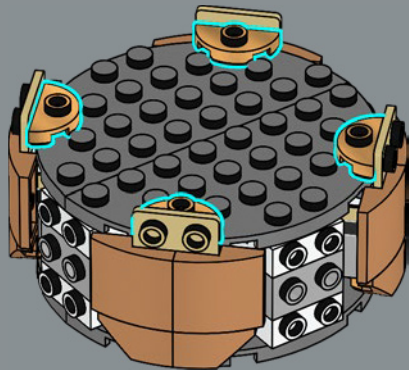

A winter evergreen

This LEGO® version of the poinsettia is built to capture the warmth and joy of the holiday season in an evergreen plant, inspired by the *Grande Italia* variety – and guaranteed wilt-free. Imitating the anatomy of the real-life plant, the red bracts and green leaves are connected to a central stem, and you can bend and pose them to style your plant for a lush and voluminous display. The 'woven' basket-pattern pot completes a classic look for this decorative plant. A few LEGO elements have also found new uses in this set, like the red ninja stars in the small bracts, and the yellow hair elements that make up the cyathia blooms. Enjoy building!

8

9

10

11

12

13

14

15