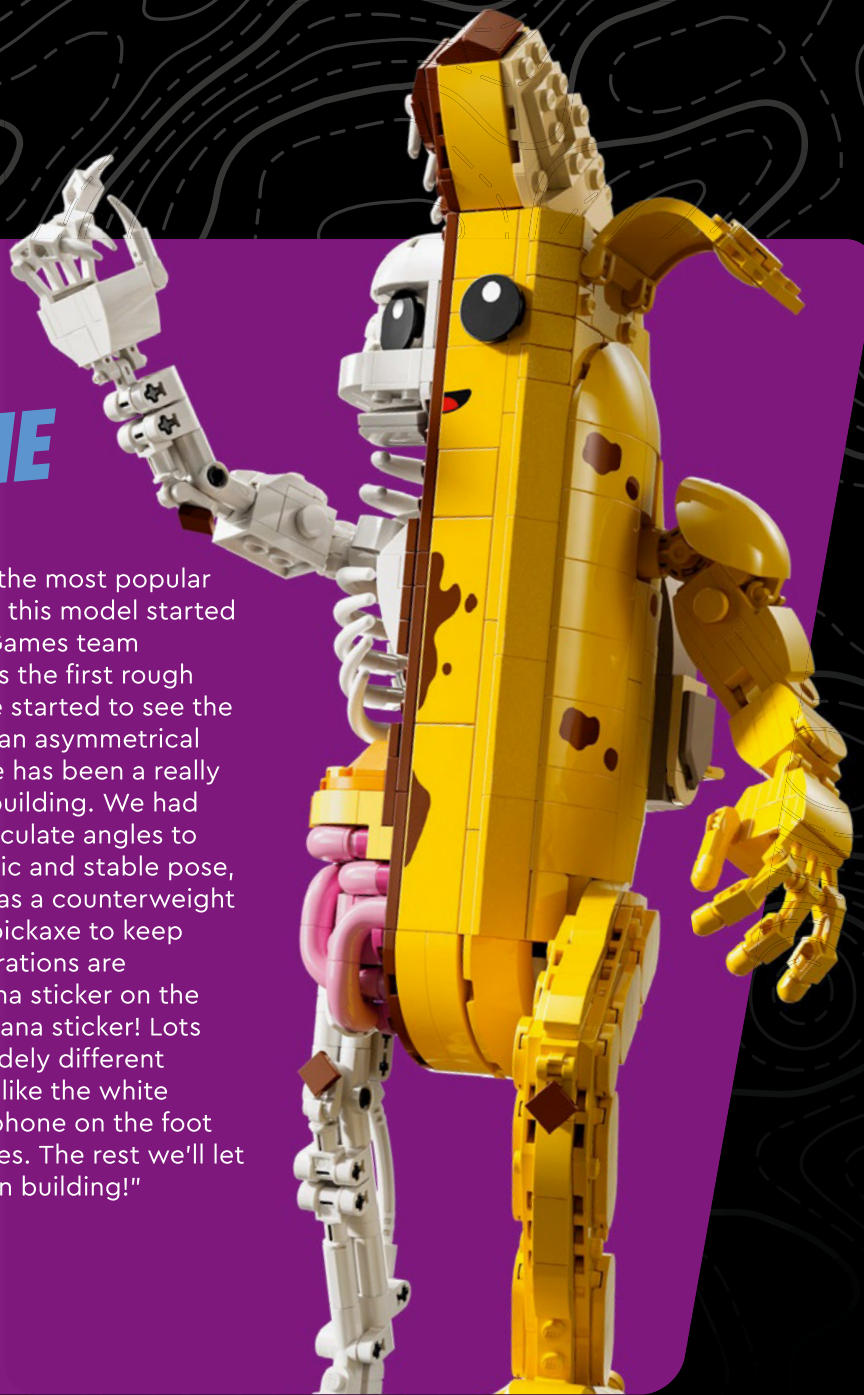

MEET LEGO® PEELY BONE

"Peely, in all his versions, is one of the most popular Outfits in Fortnite, and the idea for this model started as a fun gift for one of our LEGO® Games team members who loves Peely Bone. As the first rough sketch model began to mature, we started to see the potential for an actual set. Making an asymmetrical figure that is split down the middle has been a really fun challenge to our usual way of building. We had to figure out the geometry and calculate angles to bring the model alive in an aesthetic and stable pose, and, fun fact, the backpack works as a counterweight to the paint launcher and banana pickaxe to keep the model in balance. All the decorations are printed, except for one – the banana sticker on the back because, you know, it's a banana sticker! Lots of elements have been used for widely different purposes than originally intended, like the white sausages used as ribs, the yellow phone on the foot and the white boomerangs as bones. The rest we'll let you discover on your own. Have fun building!"

MATHIAS JULIN
LEGO® Model Designer