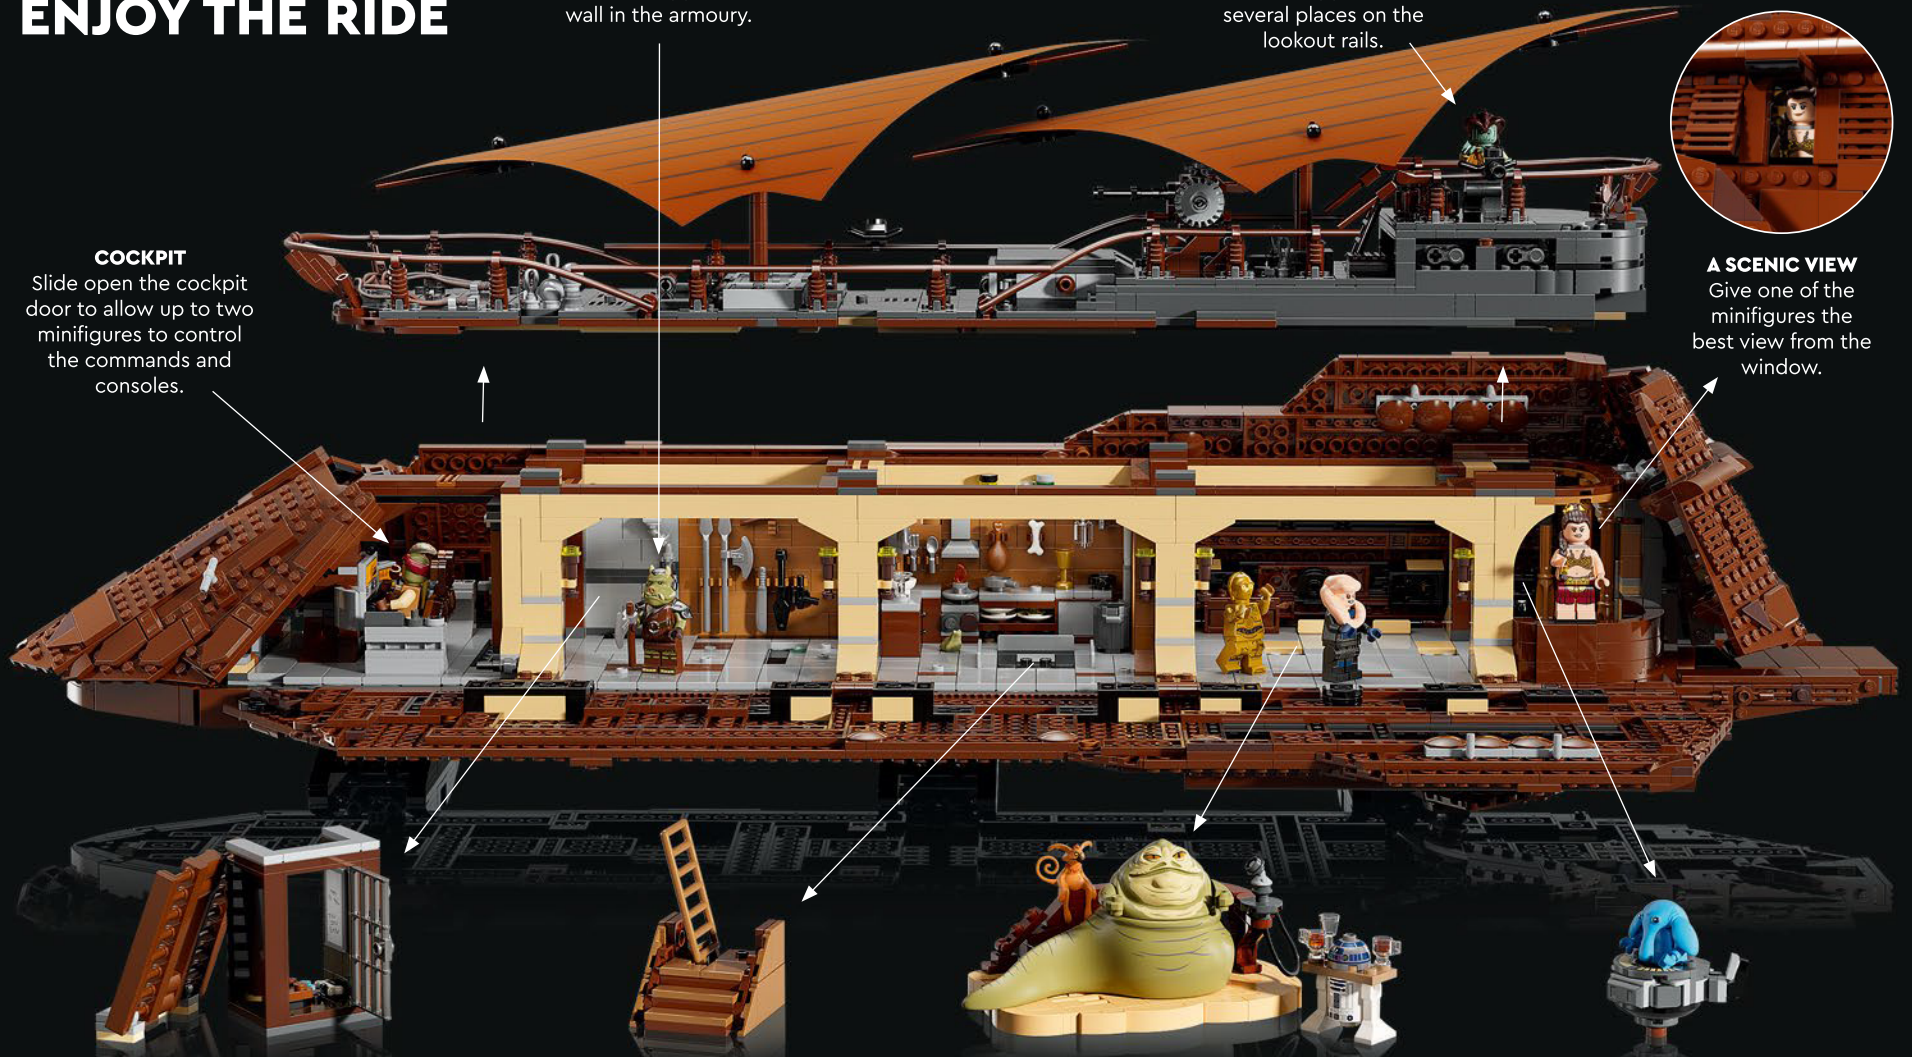

A CAPTIVATING MENU

Even prisoners get to eat, although the menu may not be suitable for picky eaters. Both the prison cell and the stairs can be removed for easy access.

THE GALLEY

Remove the stairs for full access to the galley gadgets and supplies.

GET YOUR DRINKS HERE

R2-D2 plays his part as a drinks tray so convincingly that no one suspects his role in the upcoming mutiny on board Jabba's Sail Barge.

THE BARGE MUSICIAN

With Max Rebo and his red ball jett organ on board, running criminal errands is just a little more fun for everyone.