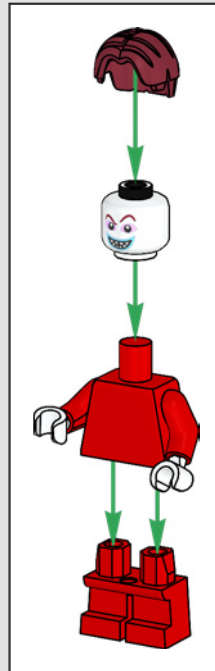

FROM THE LEGO® IDEAS DESIGNER TEAM

"Simon simply did an amazing job recreating all the mystifying, asymmetrical and crooked angles of Halloween Town. We implemented several interesting building techniques to ensure an engaging display and fun play options, and to give fans a great building experience. Every space has been faithfully replicated in minute detail, with lots of references to the film – and to Simon. You may recognise some of the tombstone inscriptions and find some of Jack's most precious possessions in his house. With the LEGO® minifigure characters and the three main sections of the model, you can recreate some of the most iconic and fan-favourite scenes. You can also separate the main sections for a different display arrangement. We hope you will have fun discovering every little detail as you build."

- From the LEGO® Ideas Designer Team

Beware, remnants of Sally's Fog Juice fumes may still be exuding from the fountain...

"This year, Christmas will be ours!" Jack may have found the perfect formula for that special Christmas feeling!