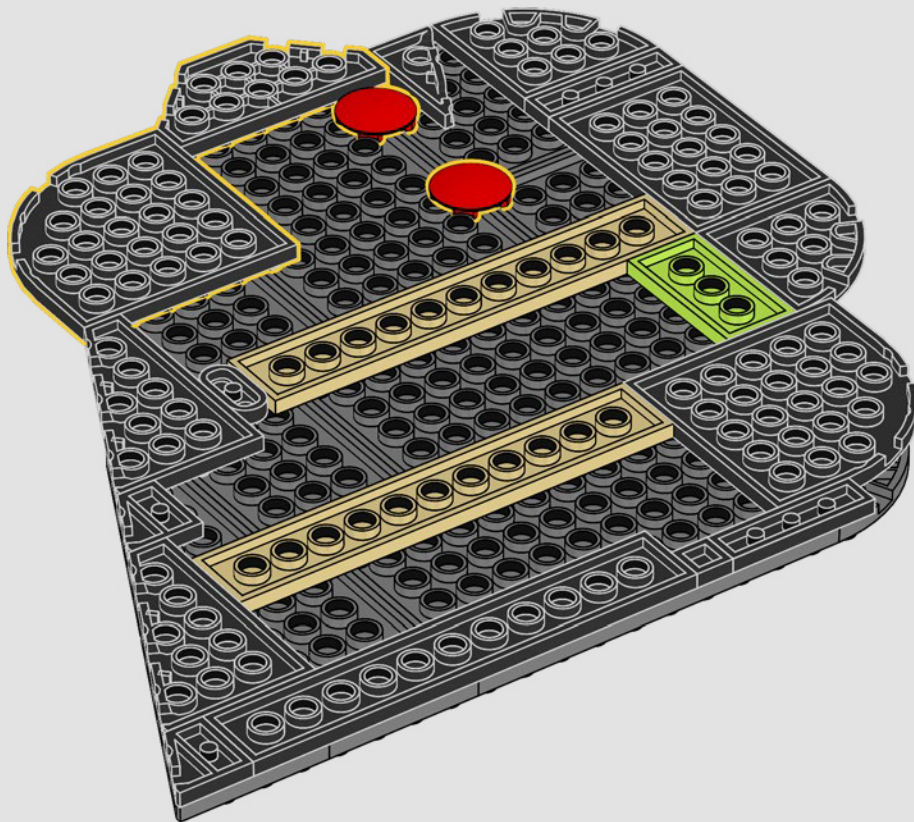

FROM THE LEGO® IDEAS DESIGNER TEAM

"Simon simply did an amazing job recreating all the mystifying, asymmetrical and crooked angles of Halloween Town. We implemented several interesting building techniques to ensure an engaging display and fun play options, and to give fans a great building experience. Every space has been faithfully replicated in minute detail, with lots of references to the film – and to Simon. You may recognise some of the tombstone inscriptions and find some of Jack's most precious possessions in his house. With the LEGO® minifigure characters and the three main sections of the model, you can recreate some of the most iconic and fan-favourite scenes. You can also separate the main sections for a different display arrangement. We hope you will have fun discovering every little detail as you build."

13

14

15

16

17

18

19

20