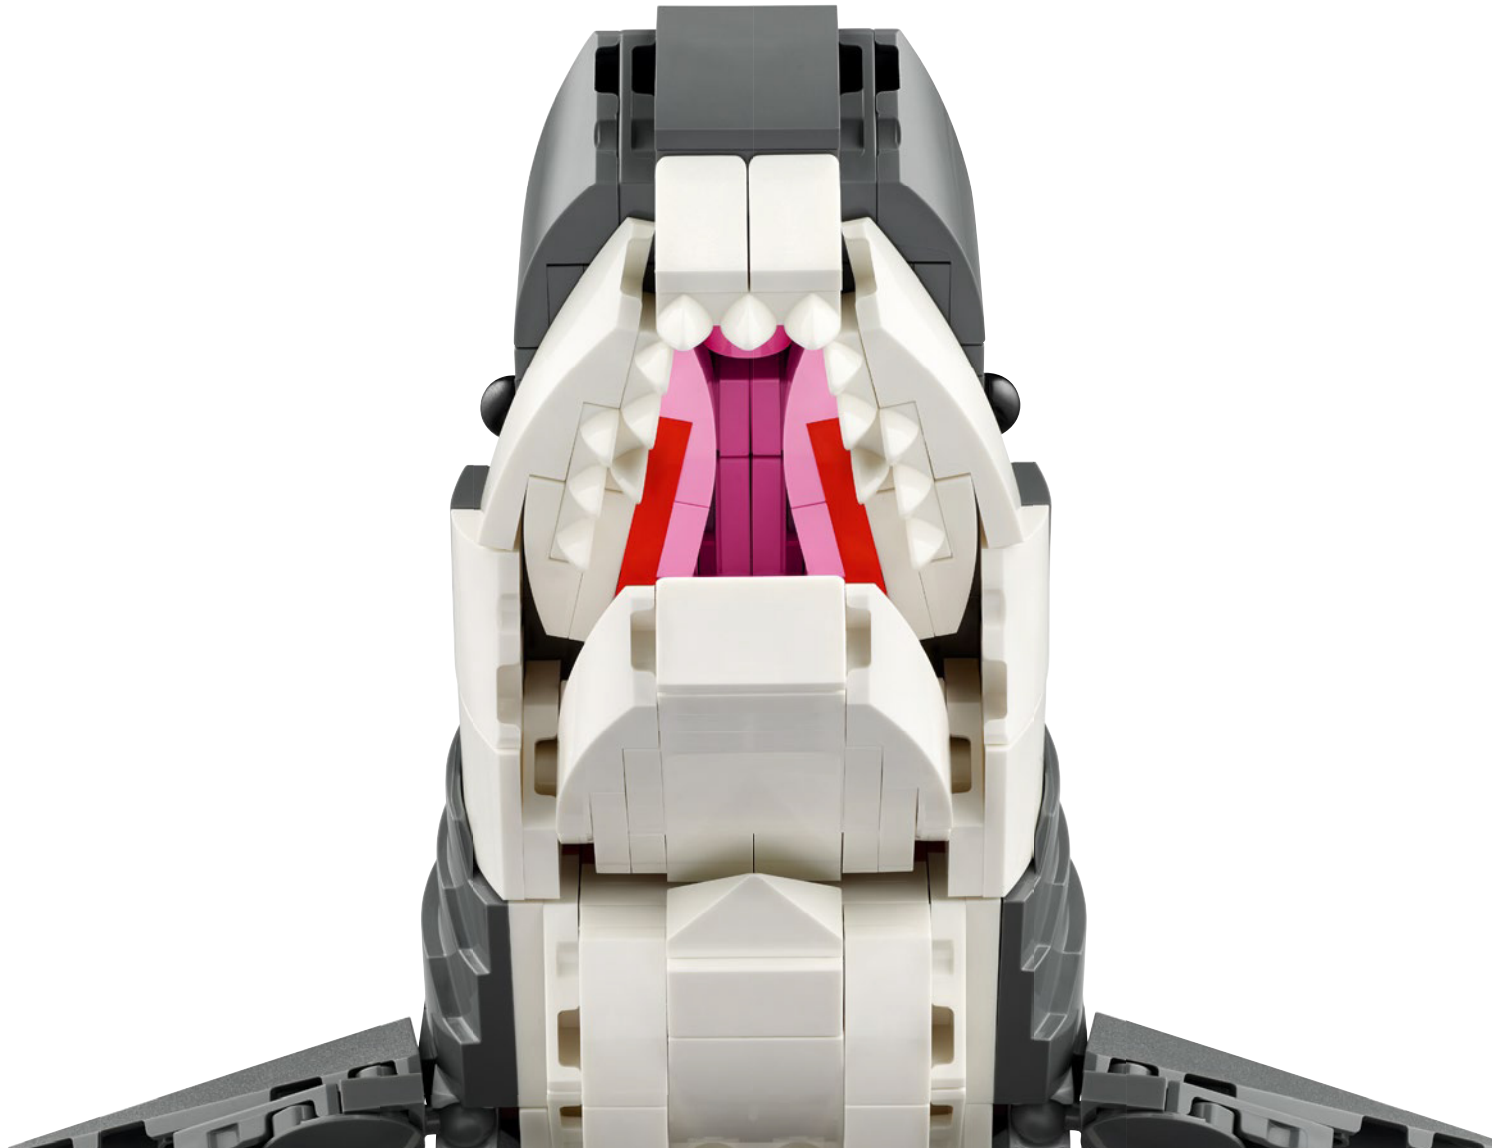

21350

JAWS

Booklet available in English
Livret disponible en français
Folleto disponible en español

LEGO® Builder