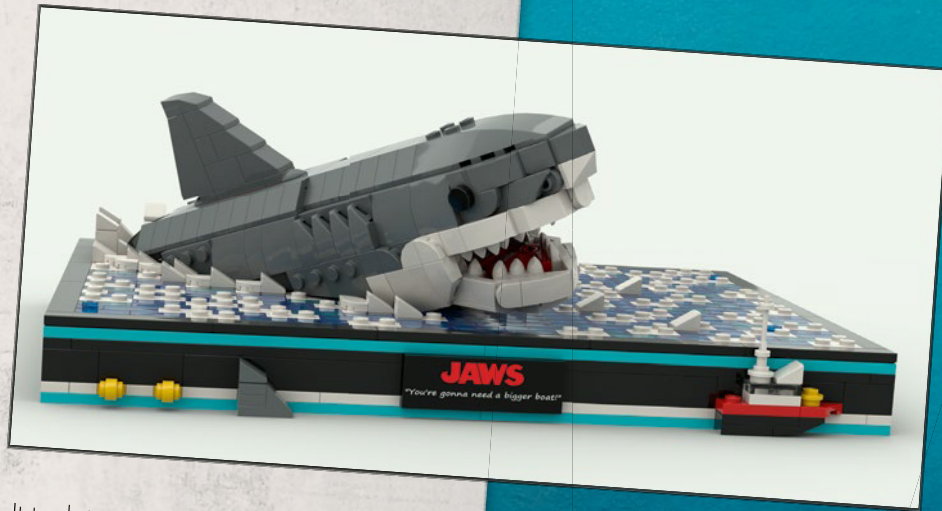

*Jonny with his original submission*

"The possibility of having your product idea turned into an official LEGO® set is every fan's dream. I've always enjoyed building with LEGO bricks since a very young age and I also now enjoy building LEGO sets with my wife and our two children. *Jaws* is my favourite film of all time, so I really wanted to recreate it in LEGO bricks. I re-watched *Jaws* several times, pausing at various stages, to get as many angles of the boat and as much detail as possible. I also looked at loads of pictures of the animatronic shark used in the film to try and capture him as closely as possible – even including his hinged jaw! I really like the shape of the shark's mouth. It wasn't easy to achieve but I like how it has turned out with the hinged jaw, which makes it look more like the pretend shark from the film as opposed to a real great white. The most difficult part was probably making the mast of the boat sturdy while not losing any of the details. I experimented with lots of different variations until I finally settled on its present design. It took just under eight months to reach 10,000 supporters, and I'd really like to take this opportunity to thank everyone who supported the project along the way. I hope it will be loved by so many *Jaws*, shark, boat and LEGO fans out there."