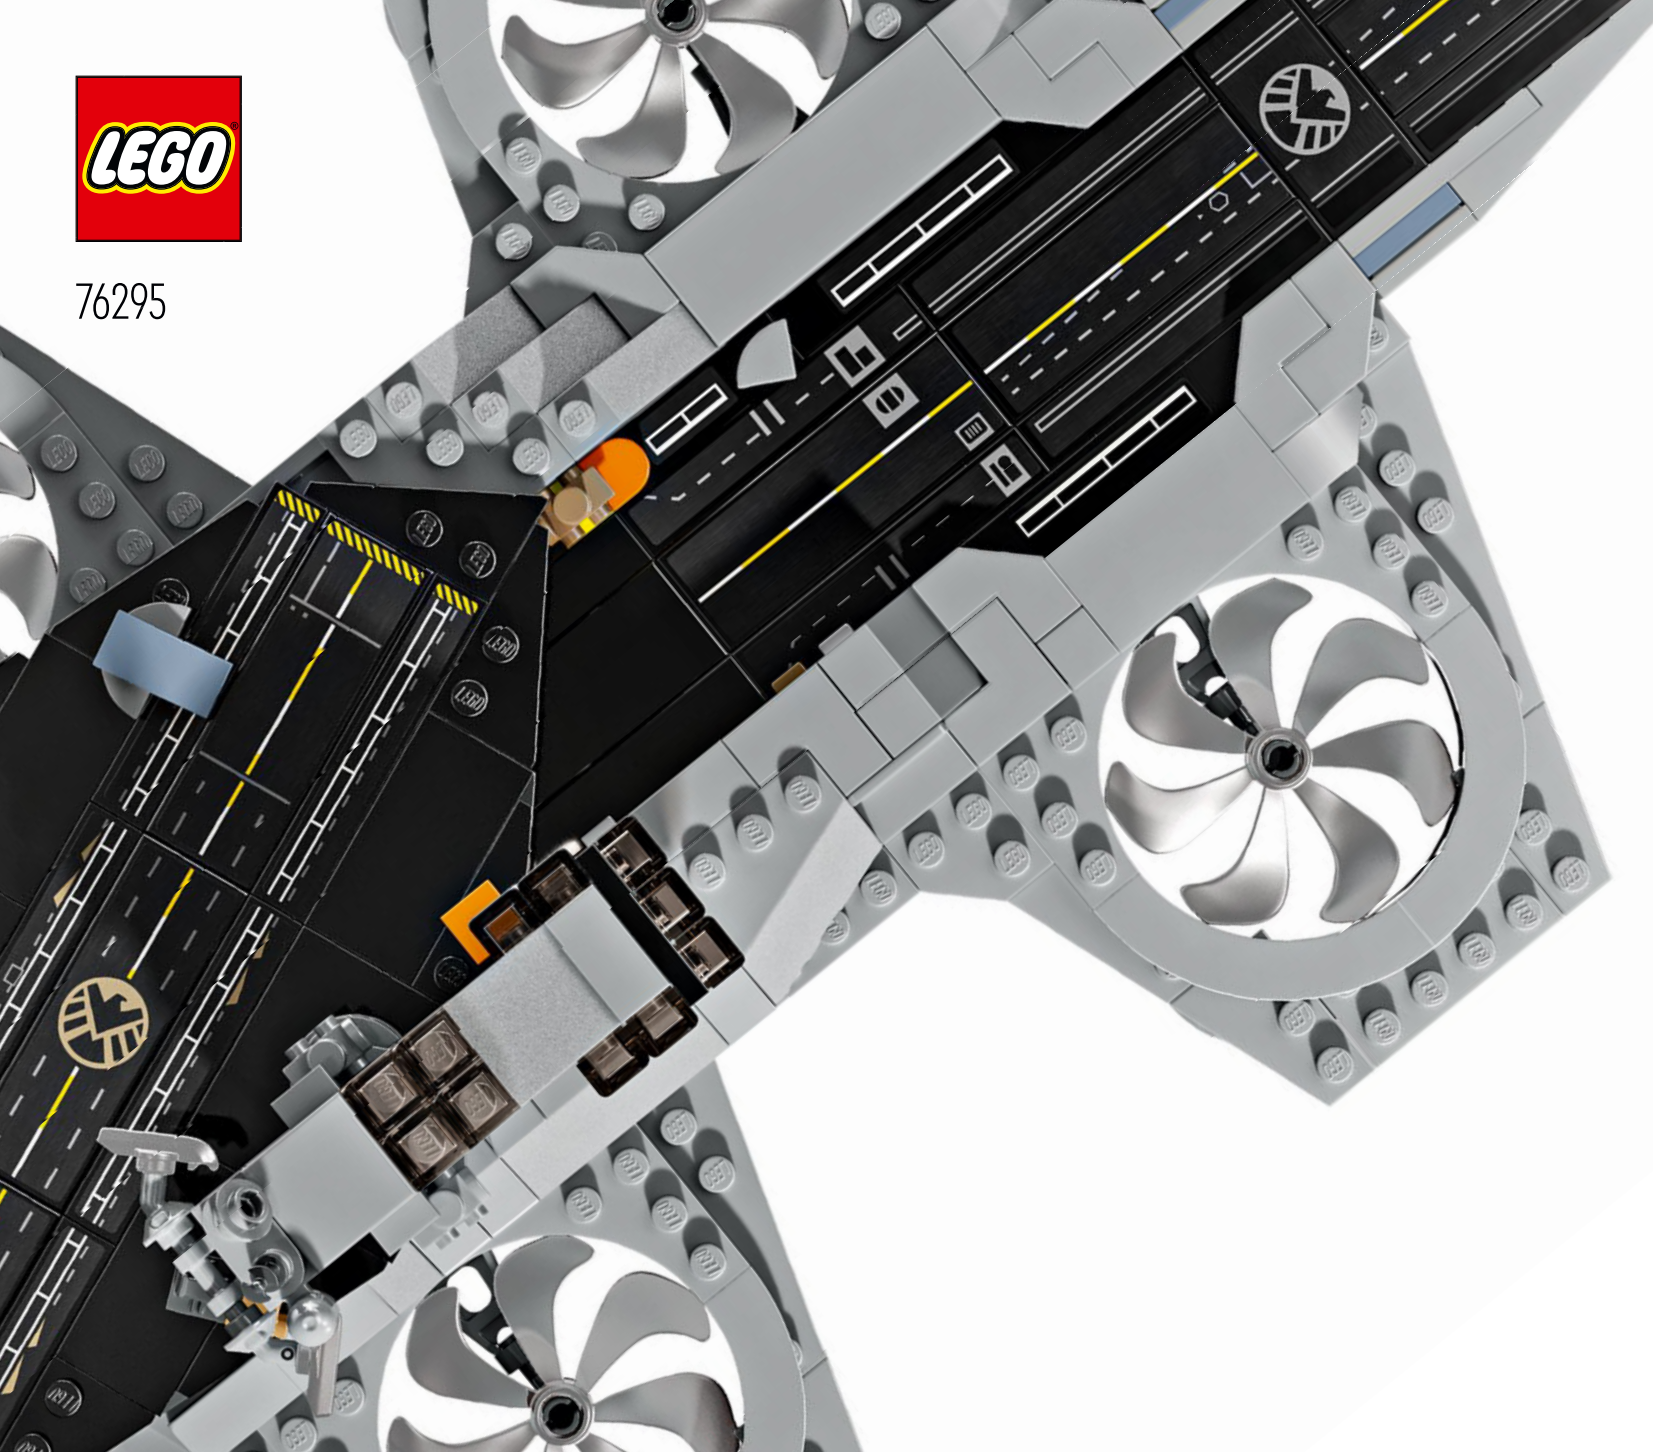

76295

Booklet available in English
Livret disponible en français
Folleto disponible en español

LEGO® Builder