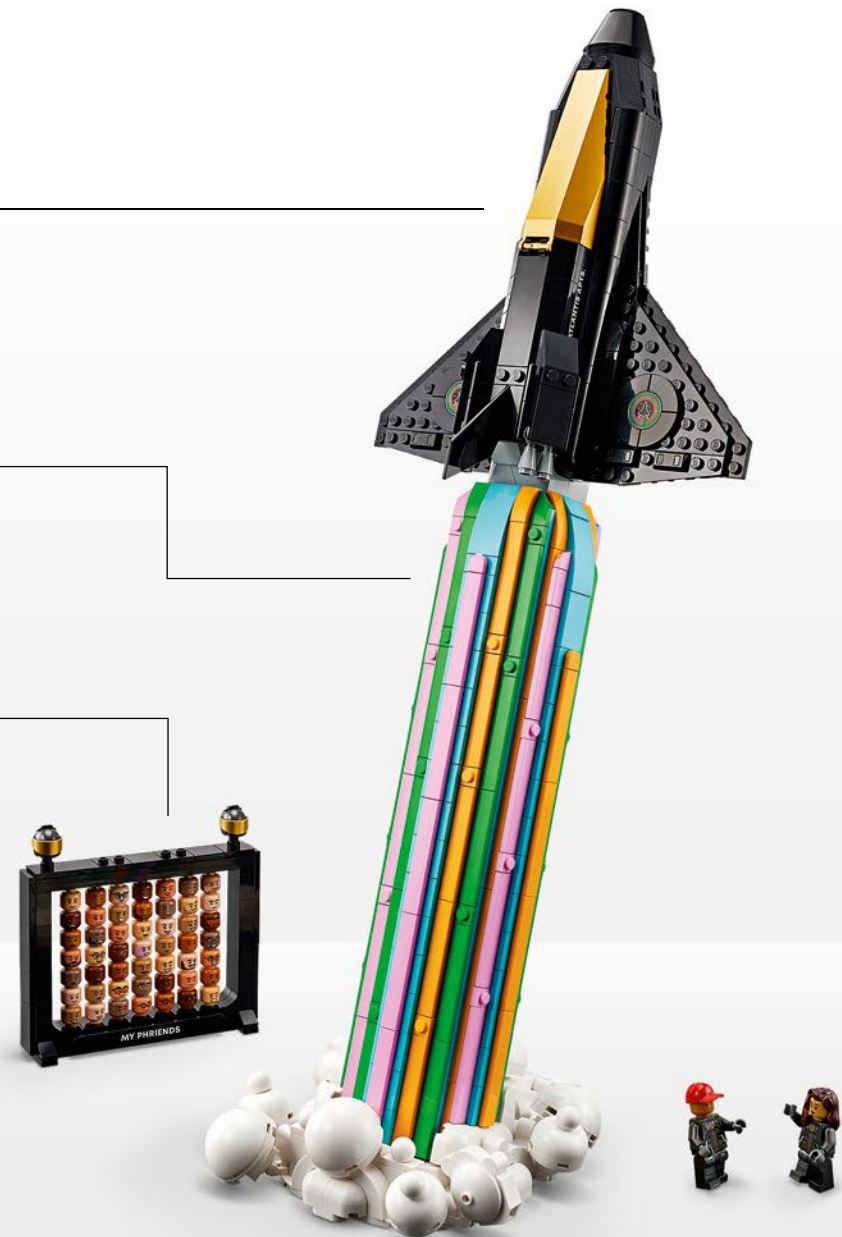

Your limitless potential taking
you anywhere you imagine.

Imagination, creativity and play as fuel.

Inviting everyone to put
themselves in the pilot seat.