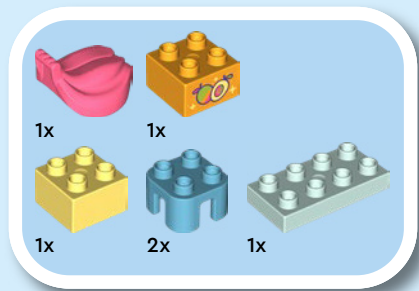

LEGO DUPLO sets are categorised into benefit territories that match toddlers' ages and developmental stages

**PLAY
IDEAS**

LOGICAL
THINKING

EXPRESSING
YOURSELF

LEGO® DUPLO® sets in this territory can help toddlers master a range of skills, including how to care for others and understand feelings, learn to compare, match and sort things, and play out familiar situations. When you play along and offer instructions and guidance, you create a safe, creative space that encourages toddlers to learn.