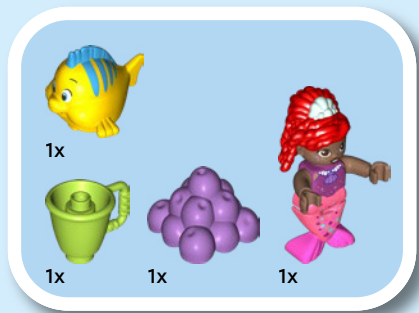

LEGO DUPLO sets are categorised into benefit territories that match toddlers' ages and developmental stages

**PLAY
IDEAS**

LOGICAL
THINKING

EXPRESSING
YOURSELF

LEGO® DUPLO® sets in this territory can help toddlers master a range of skills, including how to care for others and understand feelings, learn to compare, match and sort things, and play out familiar situations. When you play along and offer instructions and guidance, you create a safe, creative space that encourages toddlers to learn.

1x

1

8

2

3

4

5

6