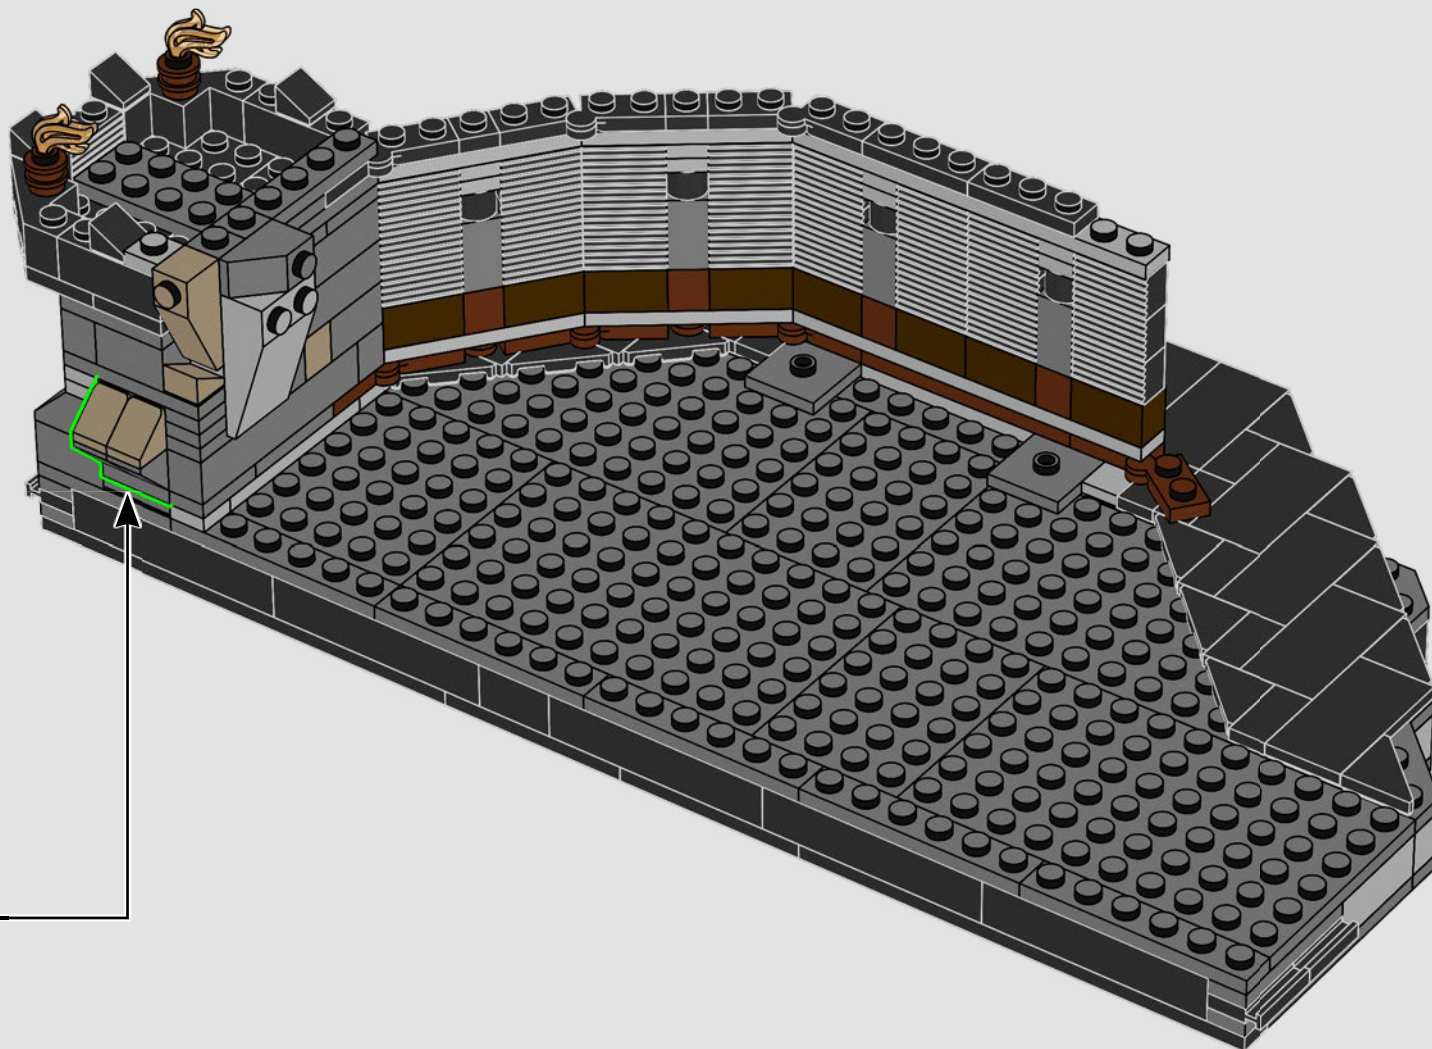

4

5

6

The hidden nook in the rocks hides the designs of the three rings given to the Elves.

Gothmog™ is the Witch-king's first lieutenant, most notable for leading the attack on Osgiliath and, immediately after that, the siege of Minas Tirith.