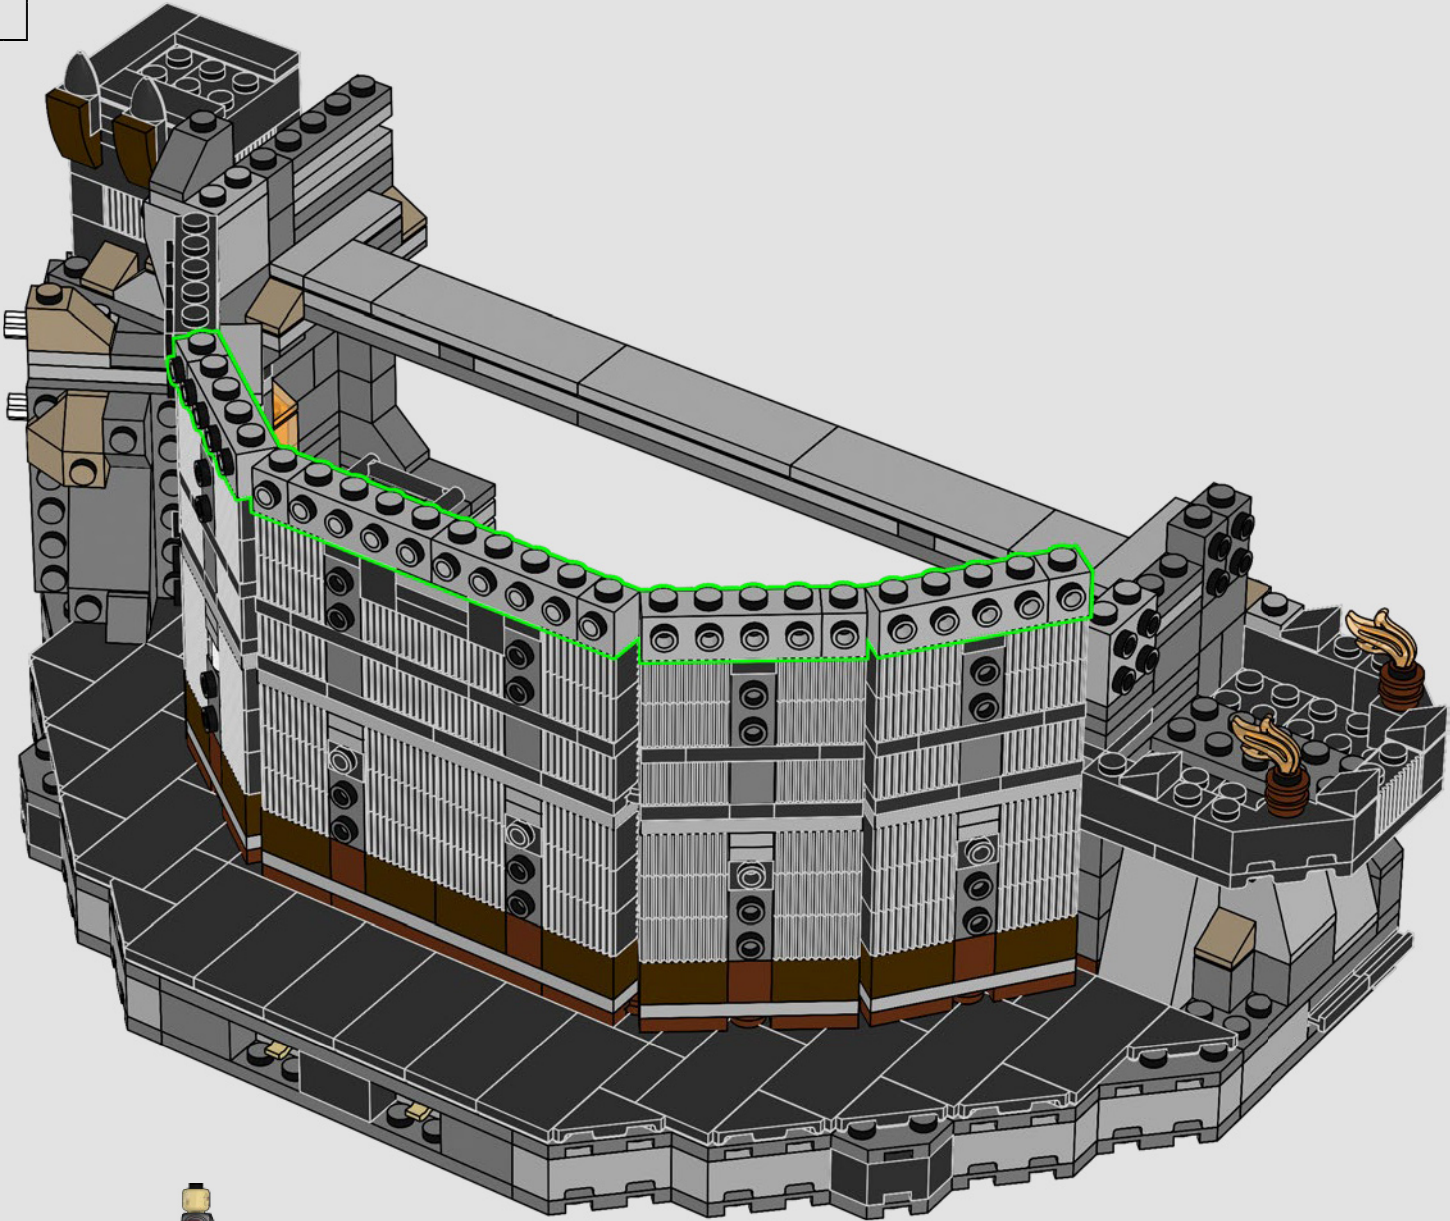

122

123

124

125

126

For *The Lord of the Rings*™ films, an 8.2-metre-tall model of Barad-dûr™ was built in 1:66 scale.

127

128