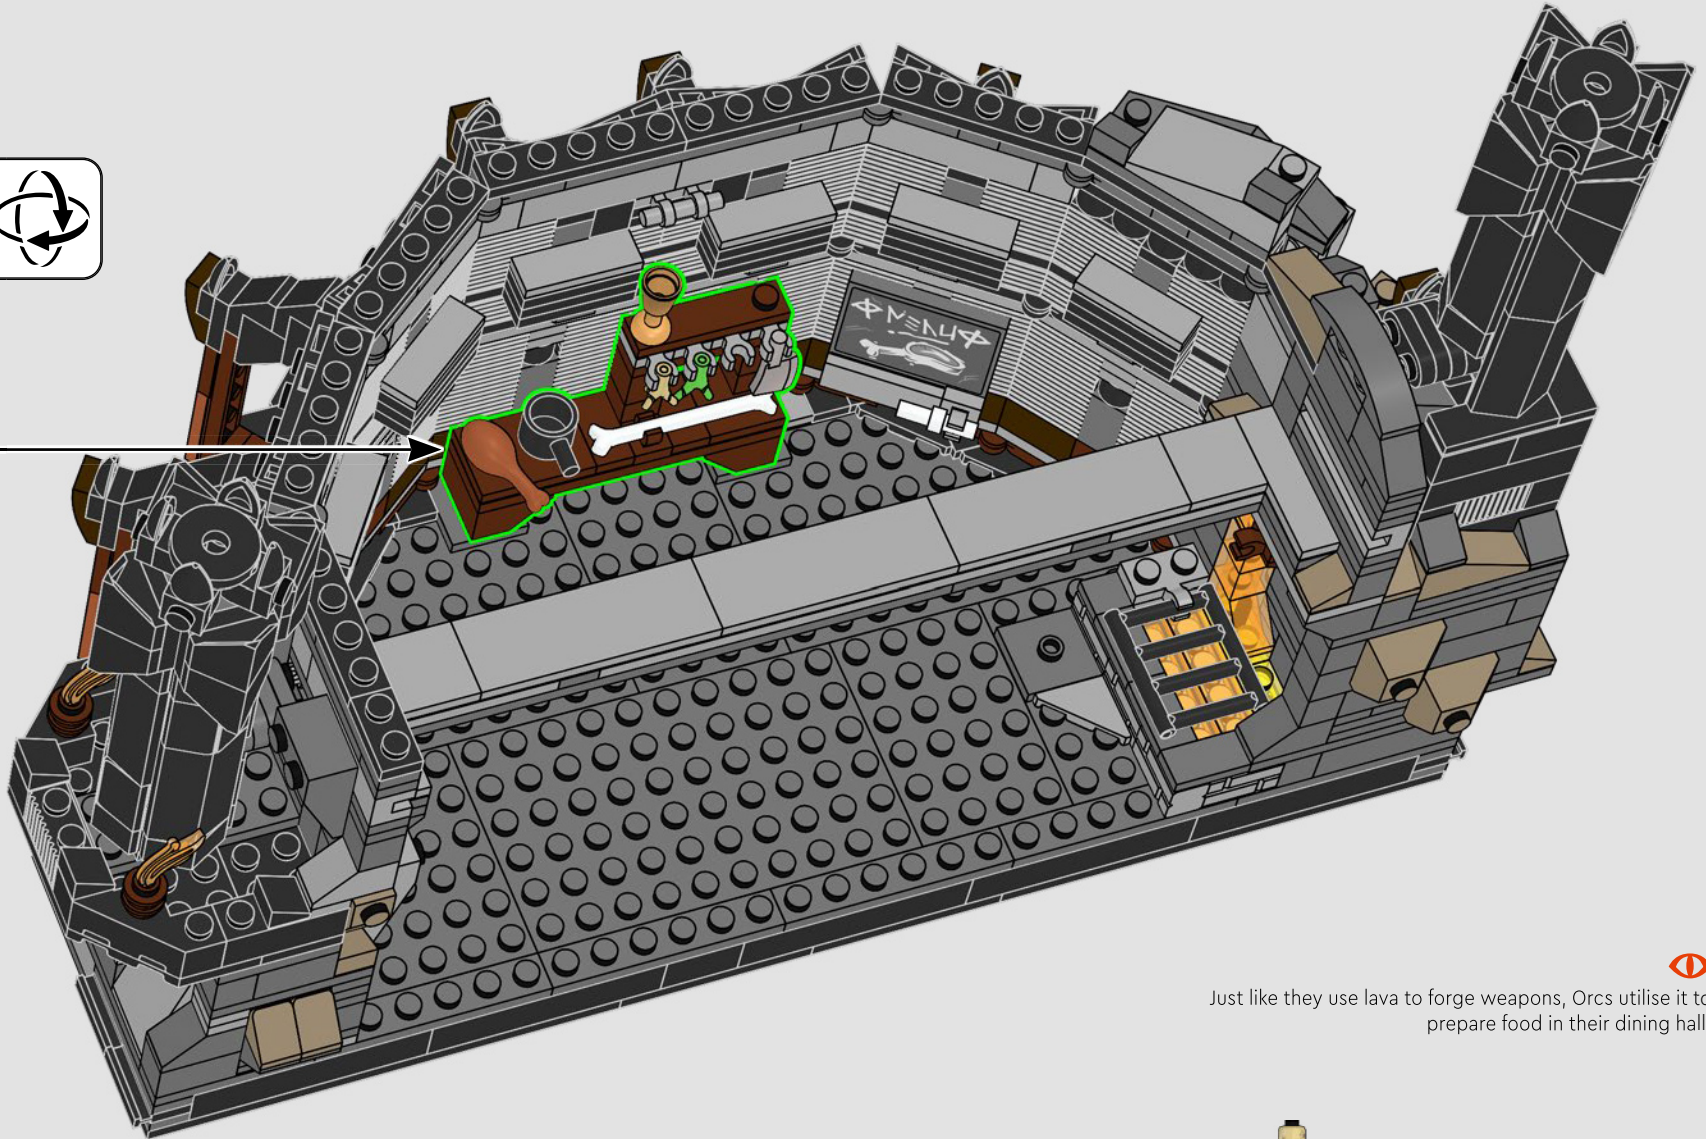

176

Just like they use lava to forge weapons, Orcs utilise it to prepare food in their dining hall.