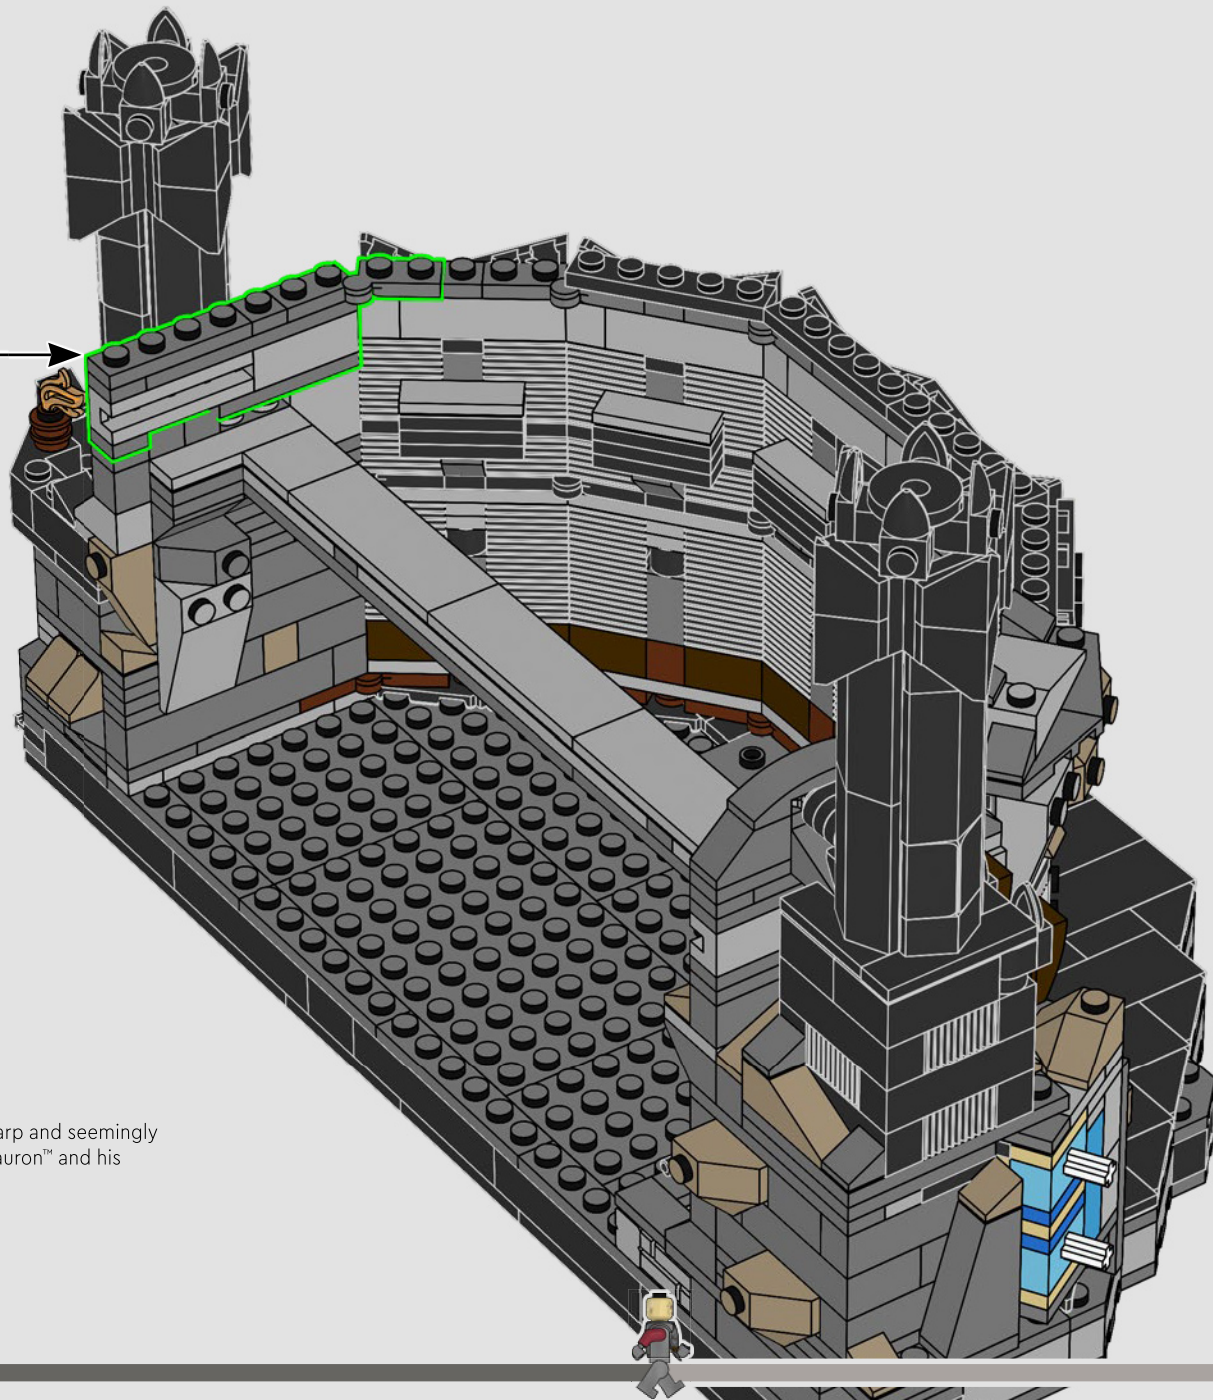

The architecture of the fortress – dark, sharp and seemingly endlessly tall – reflects the character of Sauron™ and his perception of his own image.

161

162

163

164

165

166

167