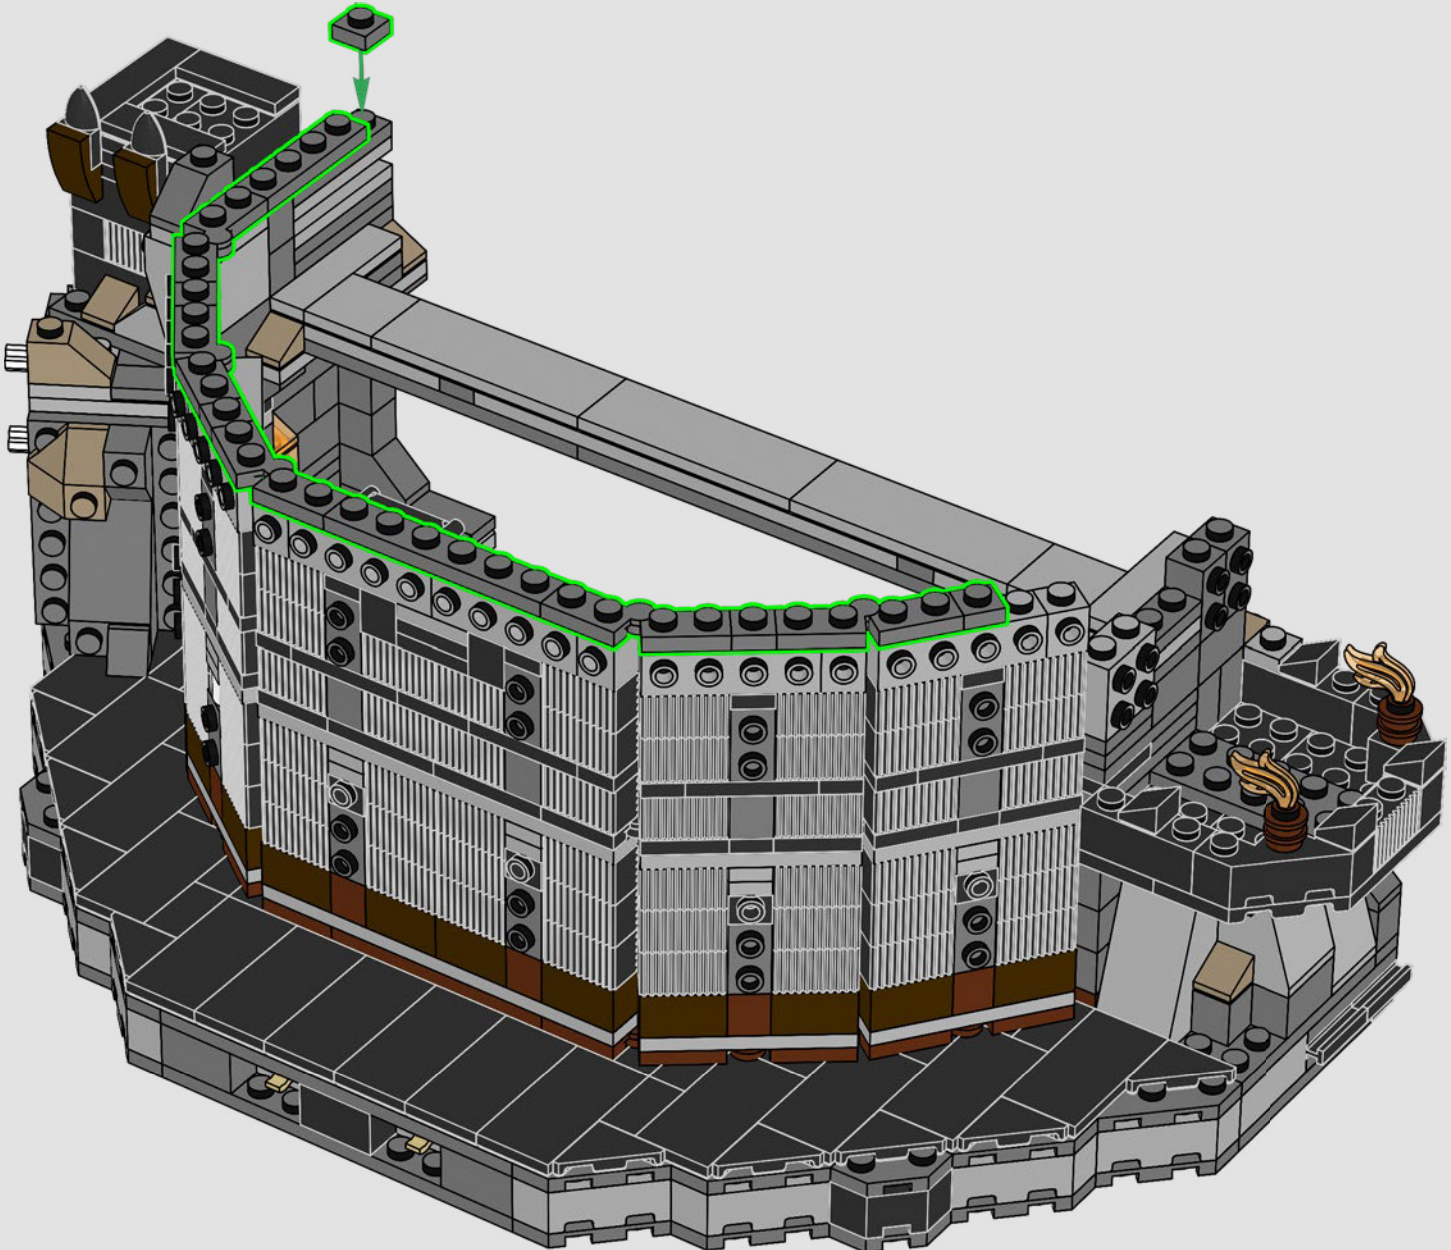

122

123

124

125

126

For *The Lord of the Rings*™ films, an 8.2-metre-tall model of Barad-dûr™ was built in 1:66 scale.

127

128