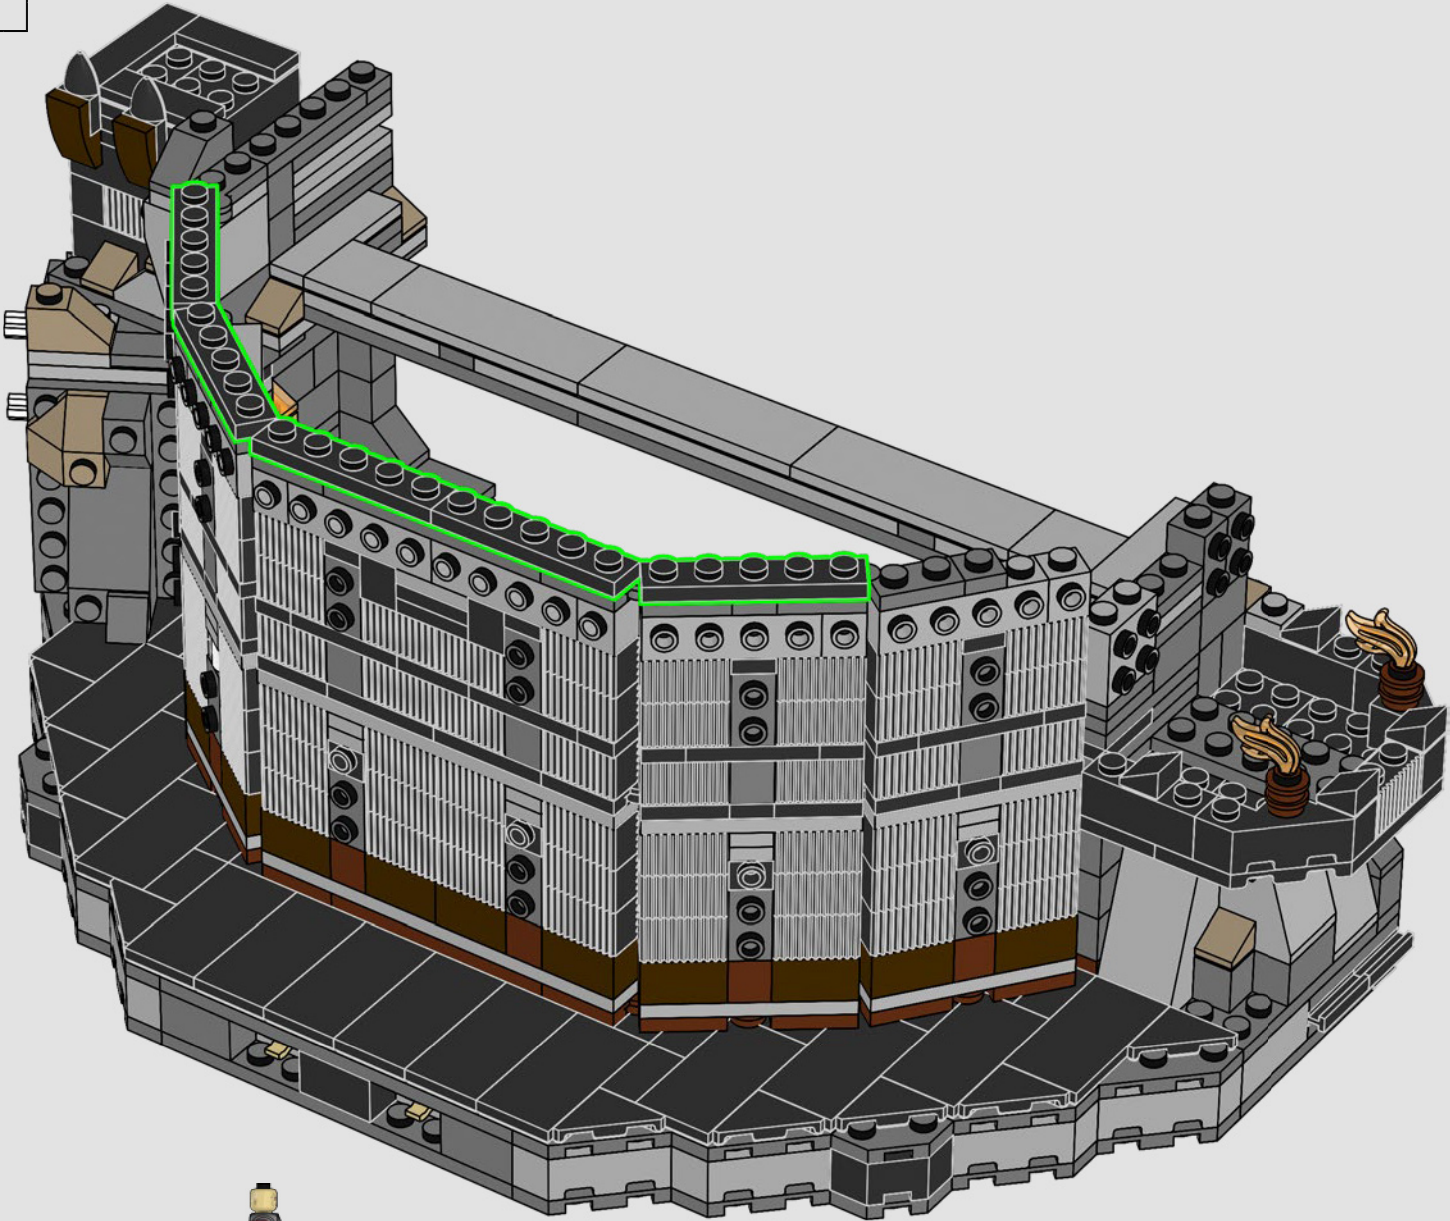

122

123

124

125

126

For *The Lord of the Rings*™ films, an 8.2-metre-tall model of Barad-dûr™ was built in 1:66 scale.

127

128