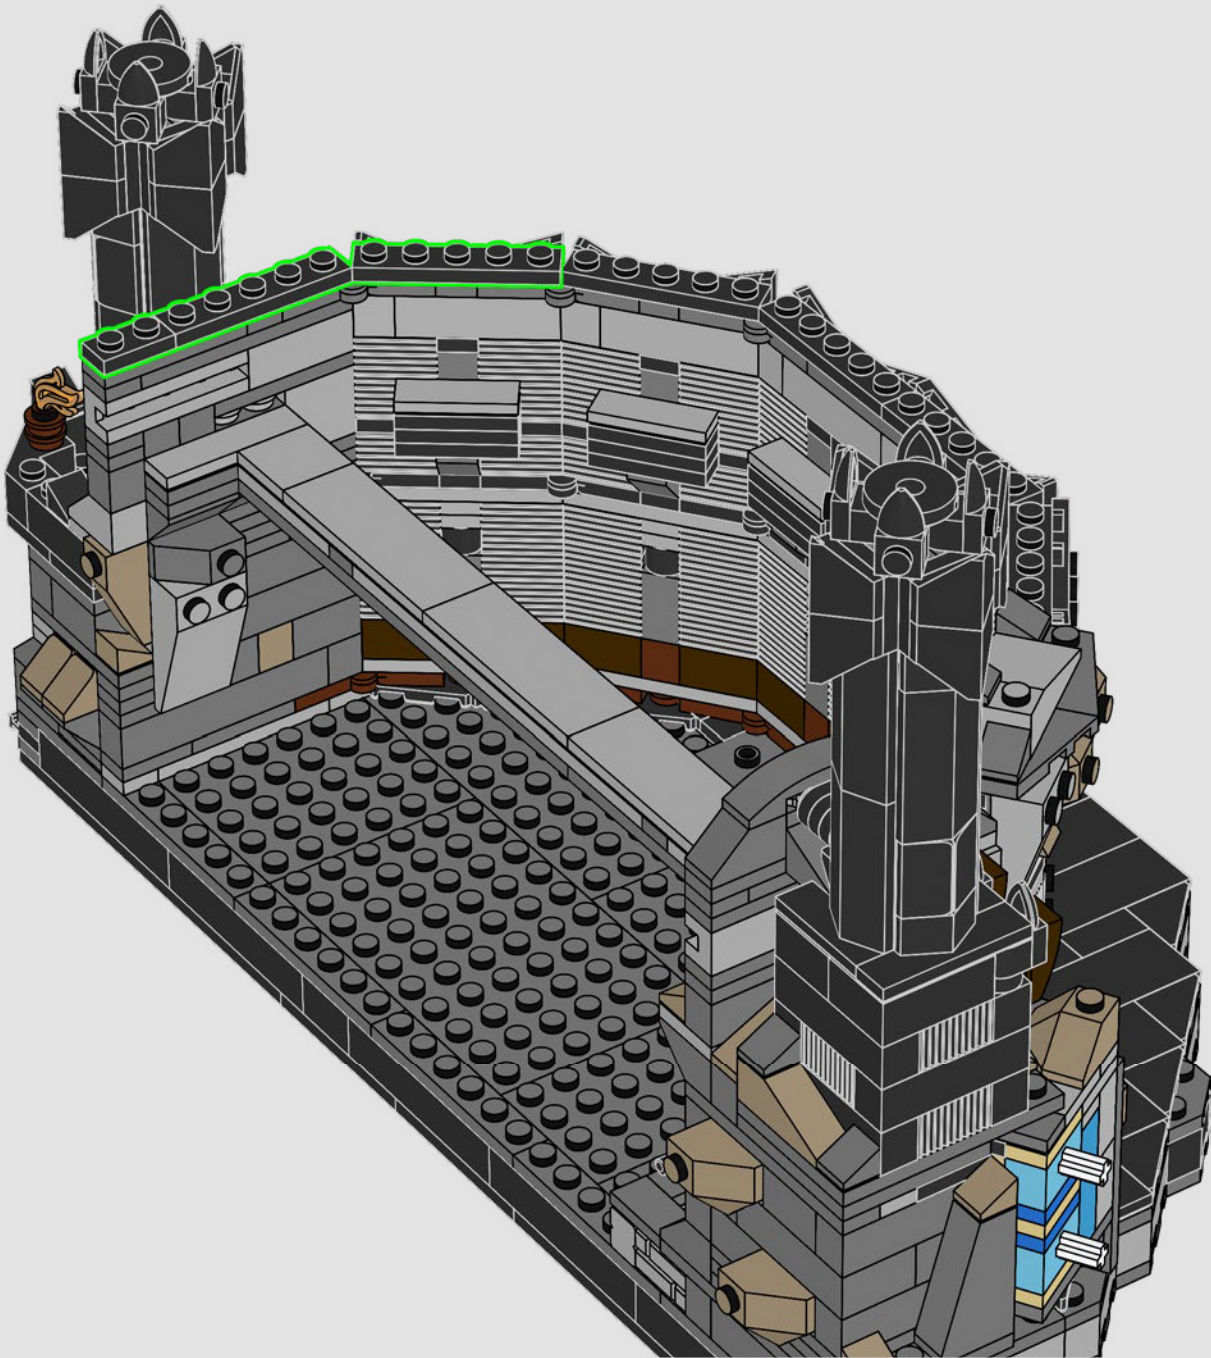

The architecture of the fortress – dark, sharp and seemingly endlessly tall – reflects the character of Sauron™ and his perception of his own image.

161

162

163

164

165

166

167