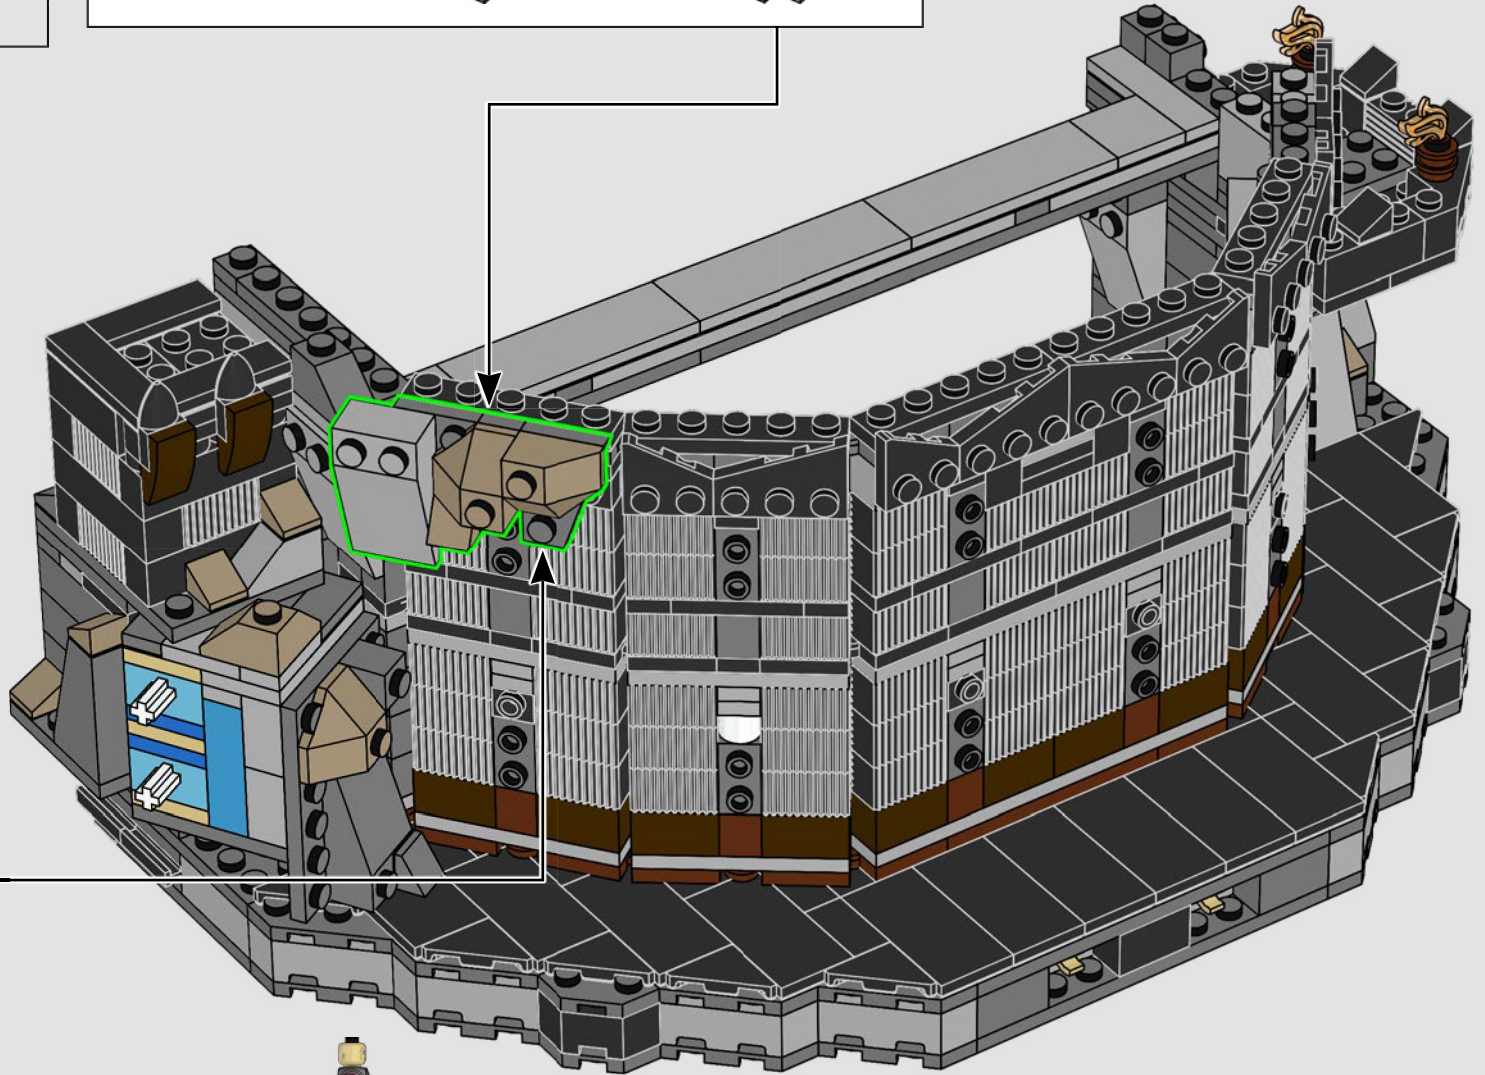

122

123

124

125

126

For *The Lord of the Rings*™ films, an 8.2-metre-tall model of Barad-dûr™ was built in 1:66 scale.

127

128