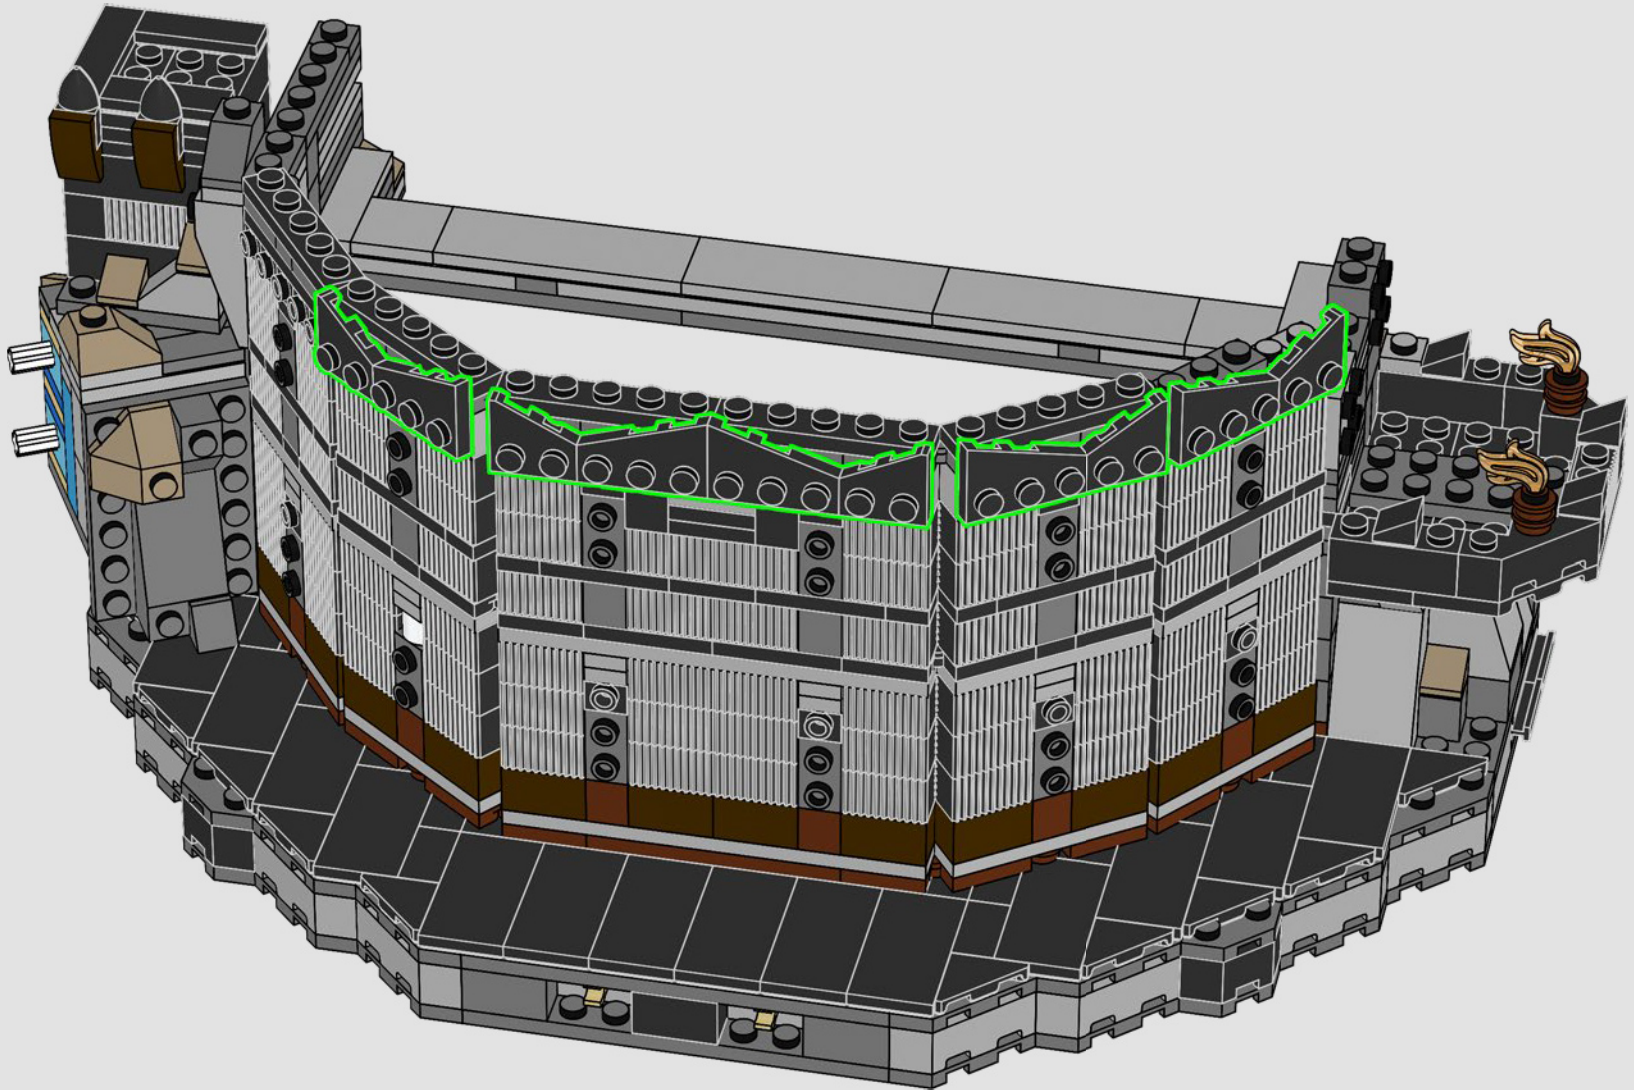

122

123

124

125

126

For *The Lord of the Rings*™ films, an 8.2-metre-tall model of Barad-dûr™ was built in 1:66 scale.

127

128