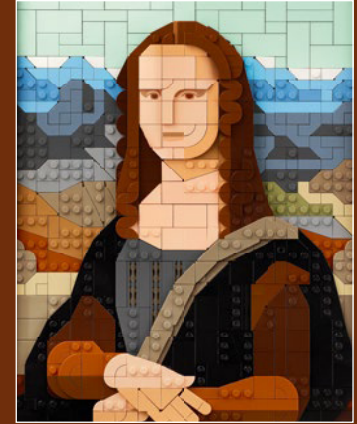

Construisez et exposez

La Joconde LEGO® Art est munie d'un élément d'accrochage mural intégré ; elle est donc facile à accrocher à votre mur.

Construye y exhibe

Tu *Mona Lisa* LEGO® Art lleva integrado un colgador, por lo que te resultará muy fácil exhibirla en una pared.

MONALISA LA JOCCONDE LA MONALISA

*"One might truly say
that the artistry of this
work would cause fear
and trembling in any
valiant artist."*

– Giorgio Vasari, 1550

A visionary scientist, inventor and polymath, Leonardo da Vinci (1452–1519) is most famously known for his groundbreaking Renaissance artwork. He created relatively few paintings, but his expansive portfolio of realistic and lifelike drawings, illustrations and inventions is proof of his meticulous scientific methods, love of nature, unparalleled imagination, artistic talent and innovative techniques. The most famous of his works is his enigmatic portrait of Lisa Gherardini, the *Mona Lisa*. Painted on a poplar panel in a carved walnut frame, it is the result of more than a decade's work (1503–1519). Da Vinci applied layers of exquisite detail to achieve depth and perspective, and with the use of his ingenious *sfumato* technique, he softened contours and contrasts to bring out an almost ethereal glow in his model.