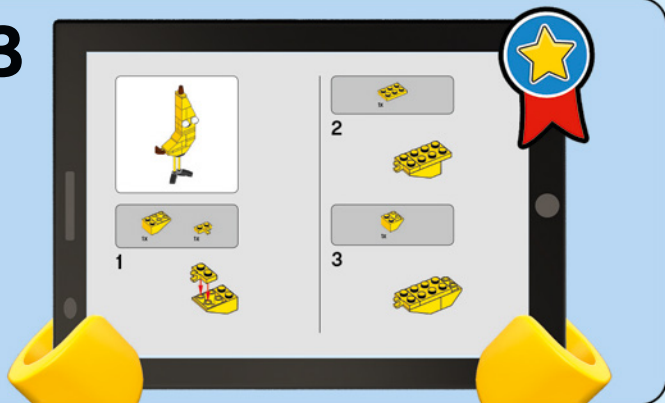

THE  
**LEGO**  
MOVIE

70824

**WARNING: CHOKING HAZARD.**  
Toy contains small parts and a small ball.  
Not for children under 3 years.

1

2

3

**LEGO.com/apps**

Check for compatibility  
Vérifier la compatibilité  
Comprueba tu compatibilidad