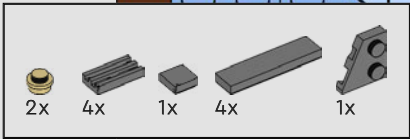

7

8

136

137

9x 1x 1x  
1x 2x 1x

138

3x  
2x  
2x  
1x

This block contains a parts list for step 139. It shows four types of LEGO Technic parts: a 1x1 dark grey Technic brick with a hole (3x), a 1x2 dark grey Technic brick with two holes (2x), a 1x2 dark grey Technic brick with two holes and a notch (2x), and a 1x2 dark grey Technic brick with a hole (1x).