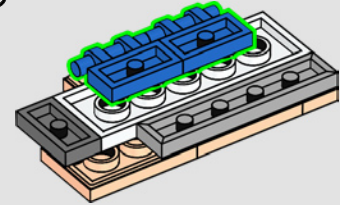

7

8

136

137

9x 1x 1x  
1x 2x 1x

138

3x  
2x  
2x  
1x

This block contains a parts list for step 139. It shows four types of LEGO Technic parts: a 1x1 dark grey Technic brick with a hole (3x), a 1x2 dark grey Technic brick with two holes (2x), a 1x2 dark grey Technic brick with two holes and a notch (2x), and a 1x2 dark grey Technic brick with a hole (1x).