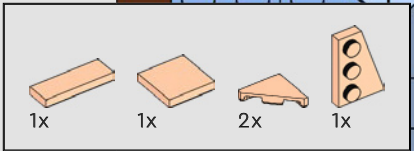

7

8

136

137

9x 1x 1x  
1x 2x 1x

138

3x  
2x  
2x  
1x

This block contains a parts list for step 139. It shows four types of LEGO Technic parts: a 1x1 dark grey Technic brick with a hole (3x), a 1x2 dark grey Technic brick with two holes (2x), a 1x2 dark grey Technic brick with two holes and a notch (2x), and a 1x2 dark grey Technic brick with a hole (1x).