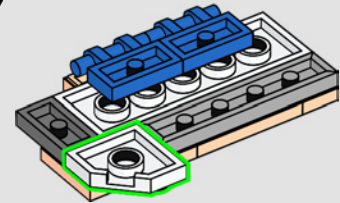

7

8

136

137

9x 1x 1x  
1x 2x 1x

138

3x  
2x  
2x  
1x

This block contains a parts list for step 139. It shows four types of LEGO Technic parts: a 1x1 dark grey Technic brick with a hole (3x), a 1x2 dark grey Technic brick with two holes (2x), a 1x2 dark grey Technic brick with two holes and a notch (2x), and a 1x2 dark grey Technic brick with a hole (1x).