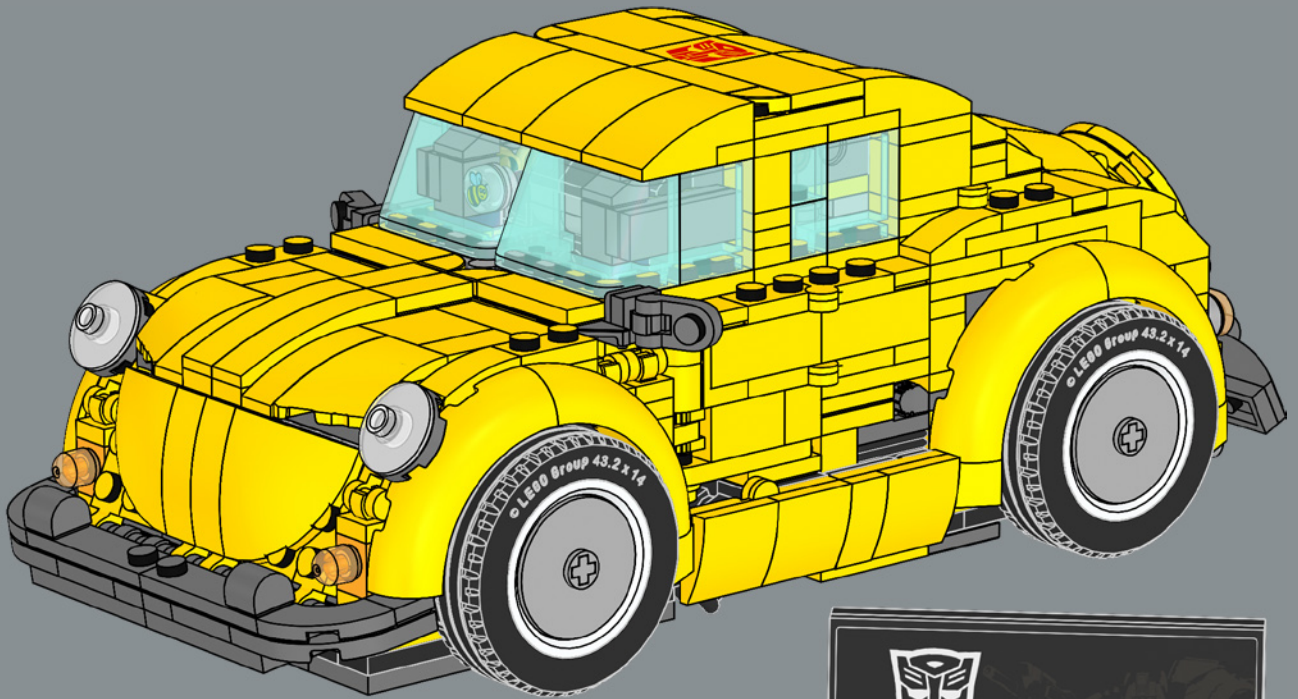

18

3

4

5

BUMBLEBEE

FUNCTION: SCOUT
 "The least likely can be the most dangerous"

STRENGTH:	2	RANK:	7
INTELLIGENCE:	8	COURAGE:	10
SPEED:	4	FIREPOWER:	1
ENDURANCE:	7	SKILL:	7

Hay una abejita oculta detrás de la placa.