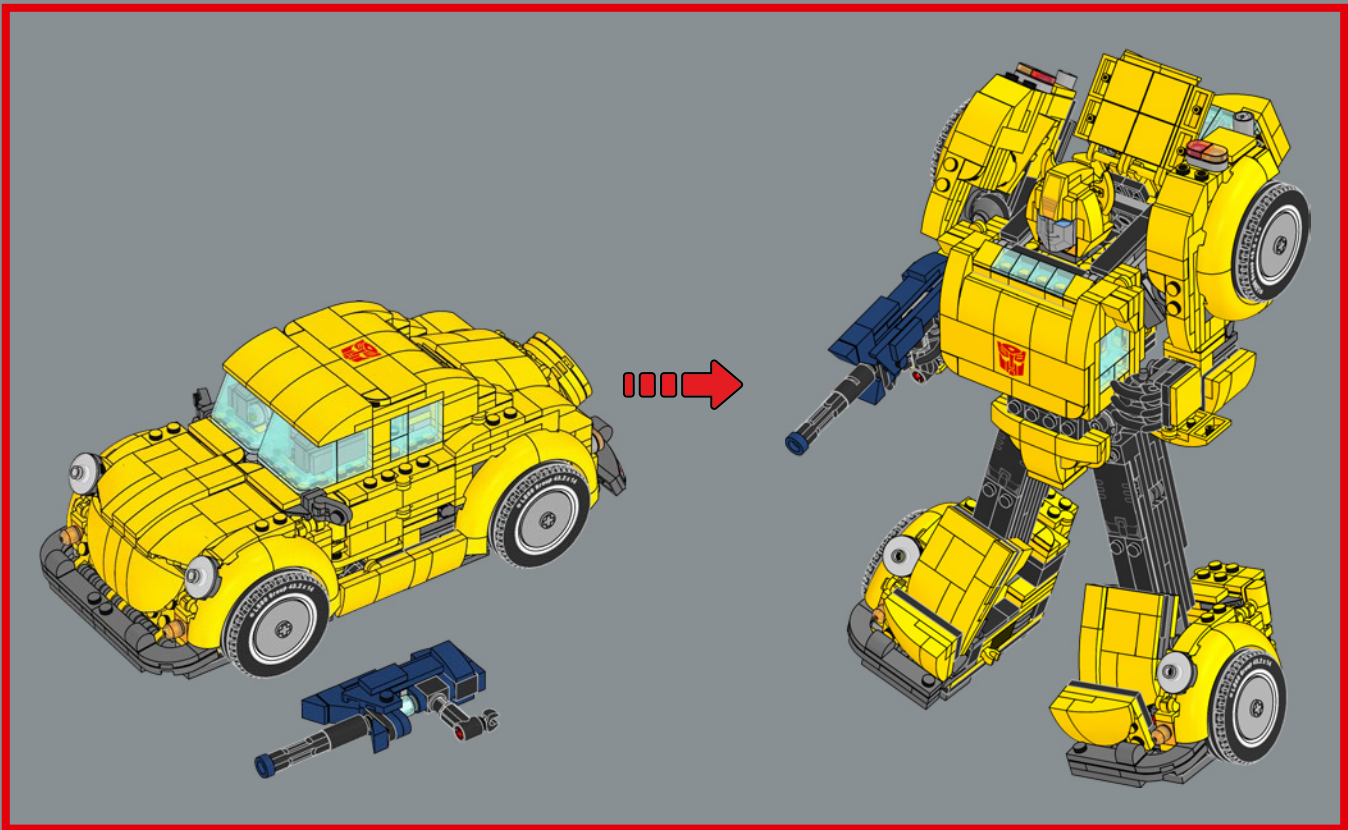

18

3

4

5

BUMBLEBEE

FUNCTION: SCOUT
 "The least likely can be the most dangerous"

STRENGTH:	2	RANK:	7
INTELLIGENCE:	8	COURAGE:	10
SPEED:	4	FIREPOWER:	1
ENDURANCE:	7	SKILL:	7

Hay una abejita oculta detrás de la placa.