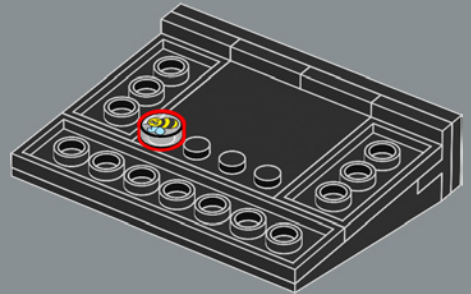

18

3

4

5

BUMBLEBEE

FUNCTION: SCOUT
 "The least likely can be the most dangerous"

STRENGTH:	2	RANK:	7
INTELLIGENCE:	8	COURAGE:	10
SPEED:	4	FIREPOWER:	1
ENDURANCE:	7	SKILL:	7

Hay una abejita oculta detrás de la placa.