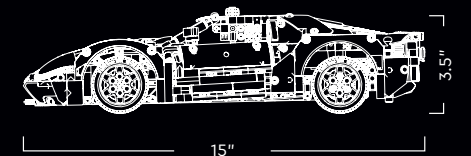

This Ford GT model set features details inspired by the real car, like the V6 engine with moving pistons, independent suspension on all wheels and front-axle steering!

Ford Motor Company Trademarks and Trade Dress used under license to the LEGO Group.

Find more LEGO® Technic™ products online!