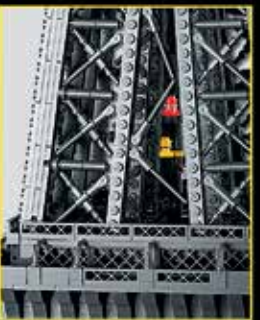

This 360° model closely follows the real Eiffel tower's decor with arches, supports, cross bracing, railings and even a faithful view when looking up from beneath!