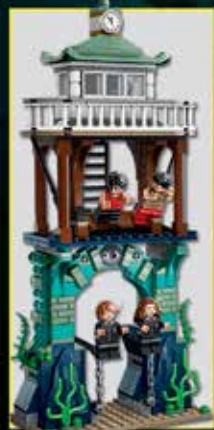

MAGICAL ADVENTURES

NEW

Triwizard Tournament: The Black Lake

76420 AGES 8+ 349 PIECES

▲ CHOKING HAZARD (1,3). Not for under 3 yrs.

FREE SHIPPING

\$44.99

5 LEGO® Harry Potter™
minifigures, plus Grindylow
and crab figures!