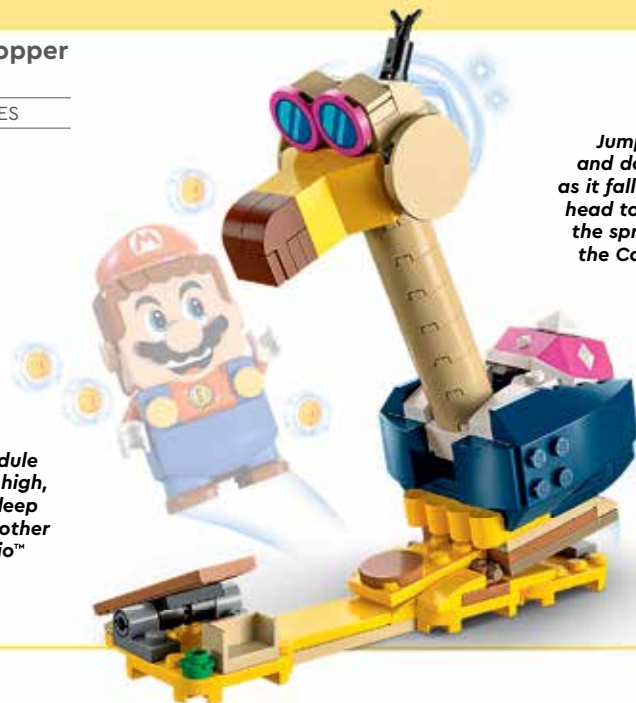

Measures over 8.5" high, 12" wide and 12" deep!

EXPAND YOUR STARTER COURSE

Creativity Toolbox Maker Set

71418 AGES 6+ 588 PIECES

CHOKING HAZARD (1,3). Not for under 3 yrs.

Add extra detail to your LEGO® Super Mario™ world with the Creativity Toolbox Maker Set! Recreate Super Mario™ grass, desert and lava levels with iconic mountains, clouds, trees, pyramids, flames, a Checkpoint Flag and more. Combine these LEGO elements and builds with your Starter Courses and Expansion Sets or use them to make displays for the included Wendy, Blue Yoshi and Goomba figures!

FREE SHIPPING

\$59.99

The set includes buildable trees, flowers, hills, mushrooms, pyramids, signs and a Checkpoint Flag, plus cloud and bush elements!

CREATE YOUR OWN LEVELS

3 fruits, a gift box and a Super Mushroom with an Action Tag - Includes a red, yellow and green fruit for LEGO® Mario™, LEGO® Luigi™ or LEGO® Peach™ (figures not included) to 'eat'!

Conkдор's Noggin Bopper Expansion Set

71414 AGES 6+ 130 PIECES

\$14.99

This buildable module measures over 5.5" high, 2.5" wide and 6" deep and combines with other LEGO® Super Mario™ toy playsets!

Jump on the trigger and dodge the Conkдор as it falls, then stomp on its head to defeat it. Leap on the springboard to make the Conkдор rise again!