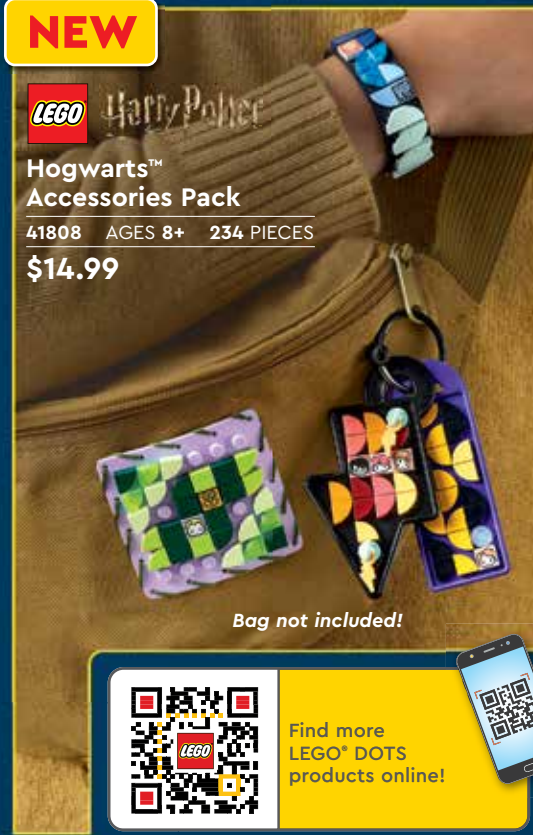

NEW

Hedwig™ Pencil Holder

41809 AGES 6+ 518 PIECES

\$19.99

Stretch kids' design skills with this organizer set, featuring an owl-shaped pencil holder with movable wings, a letter-shaped note holder and lots of tiles (pencils and brushes not included)!

NEW

Hogwarts™ Accessories Pack

41808 AGES 8+ 234 PIECES

\$14.99

Bag not included!

Find more LEGO® DOTS products online!

ENCHANTING CHARACTERS

NEW