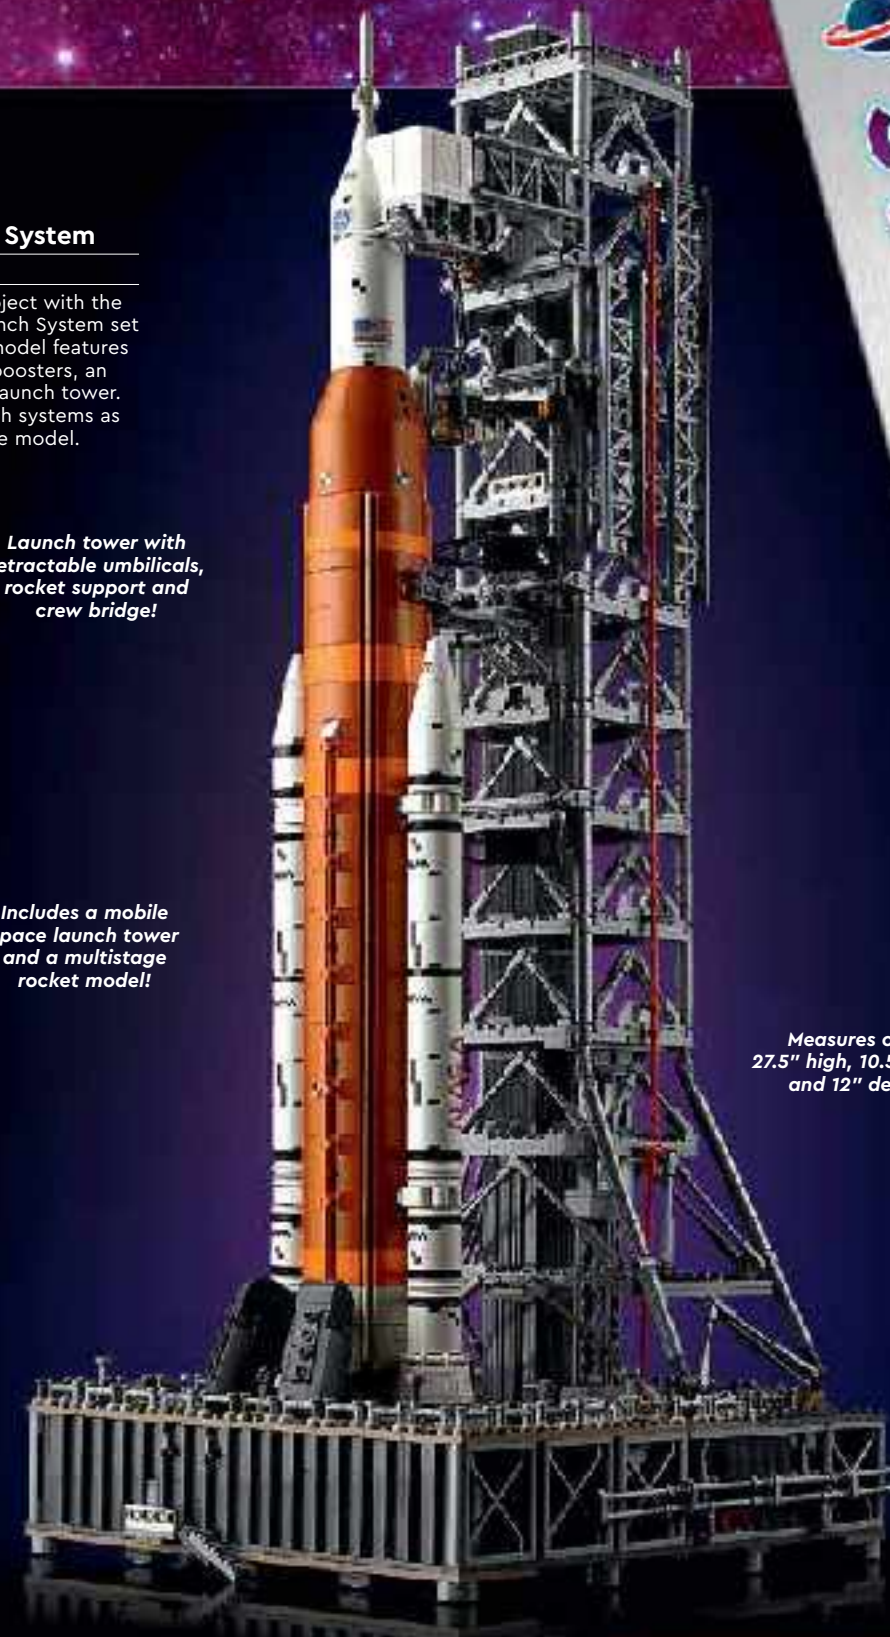

EXCLUSIVE **FREE SHIPPING**

\$259.99

Launch tower with retractable umbilicals, rocket support and crew bridge!

Includes a mobile space launch tower and a multistage rocket model!

Measures over
27.5" high, 10.5" wide
and 12" deep!