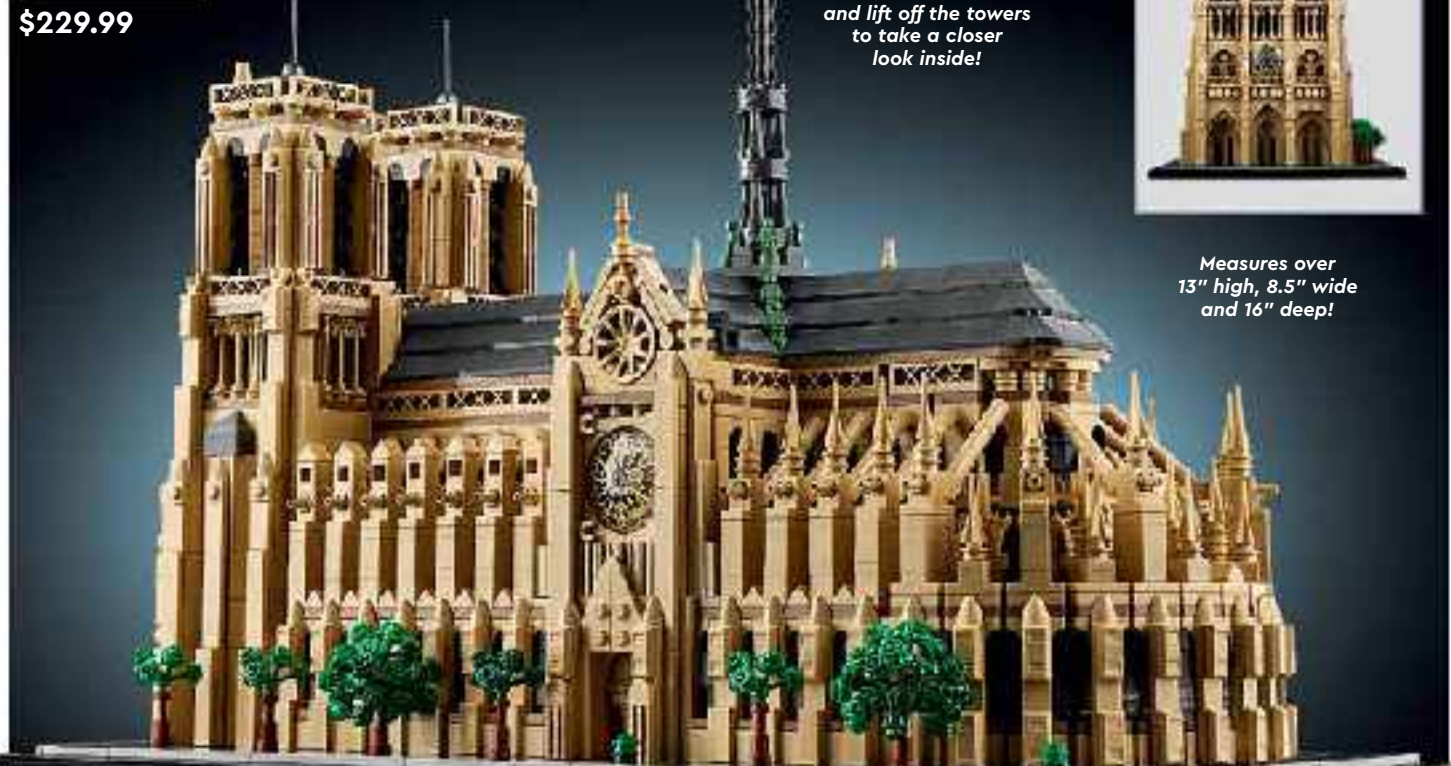

Notre-Dame de Paris

21061 AGES 18+ 4,383 PIECES

▲ CHOKING HAZARD (1). Not for under 3 yrs.

Immerse yourself in the history of Notre-Dame de Paris. Each bag of bricks takes you through a phase in the Gothic cathedral's evolution from the laying of the first stone in 1163. Carry out architect Viollet-le-Duc's 19th-century redesign work and more. Build the interior columns and arches, and the iconic towers and central spire, until you've captured this spectacular landmark in all its glory.

FREE SHIPPING

$229.99