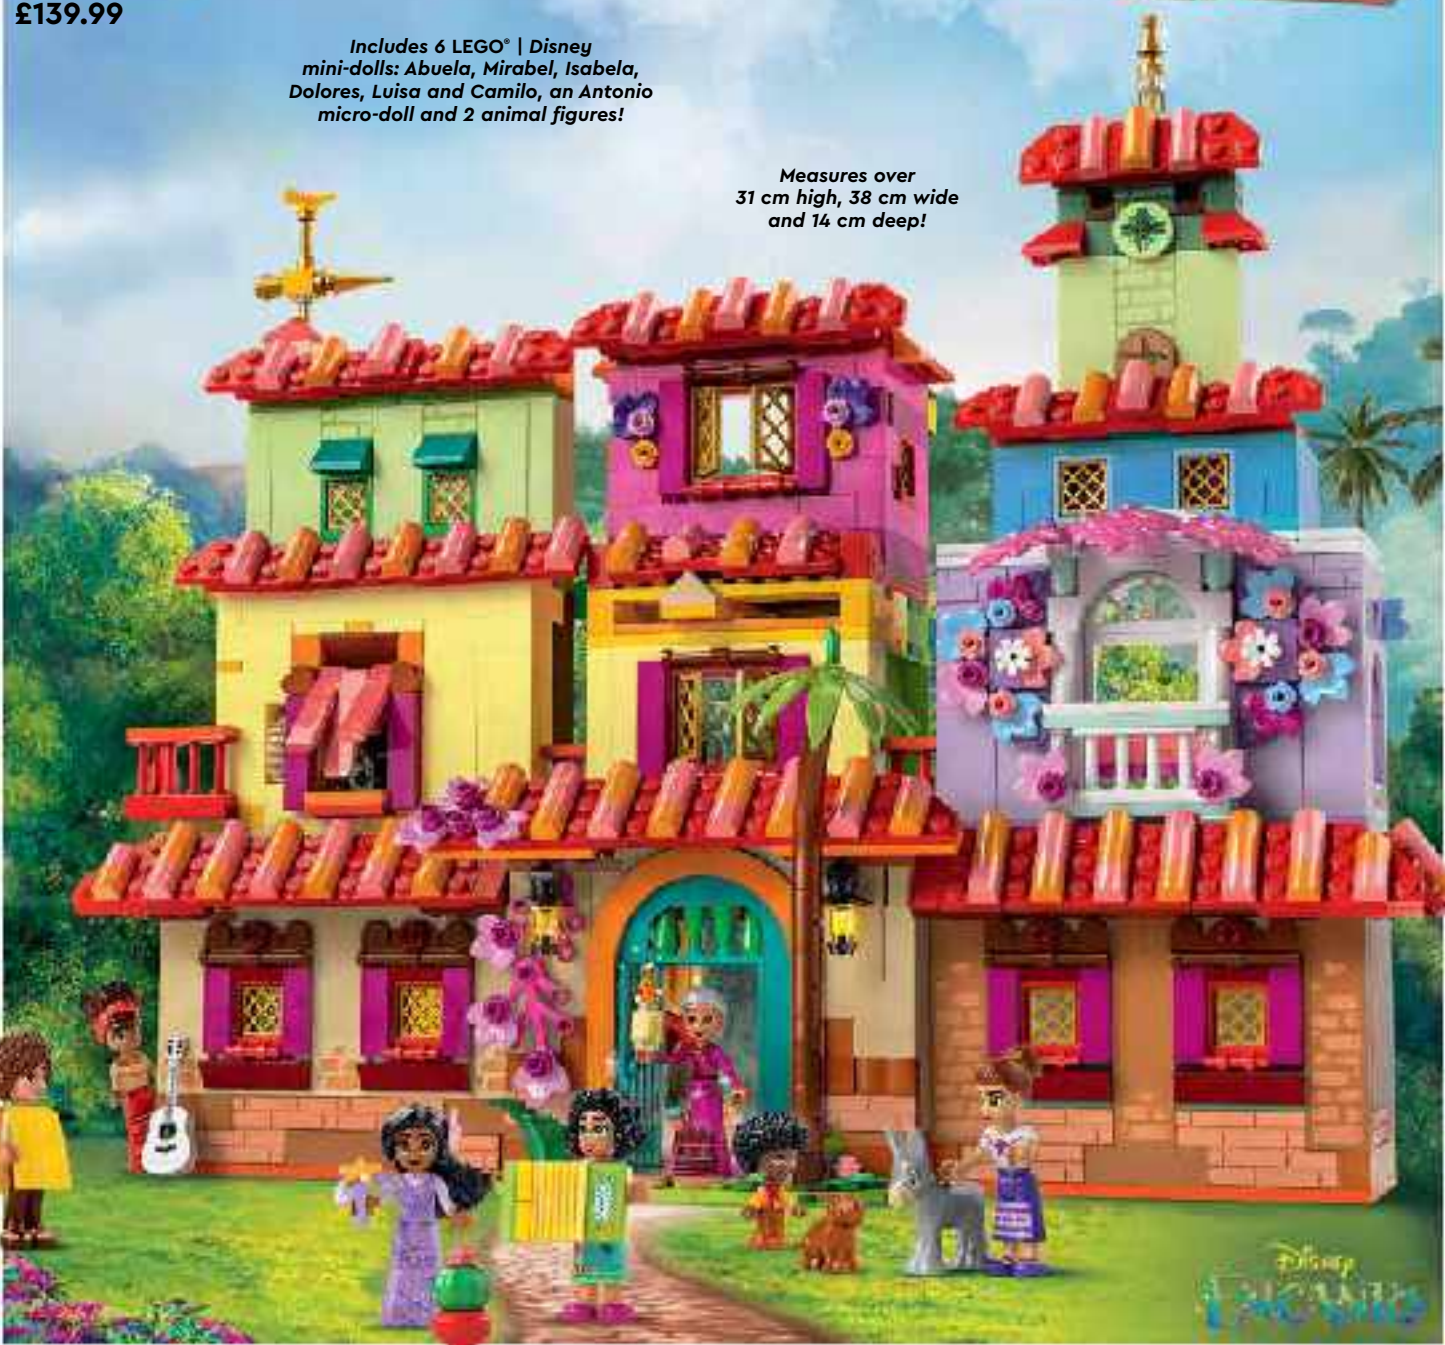

Measures over 22 cm high!

Inside the flowerpot are day and night areas, with a chest of fruit, wall tapestries, a small sailboat and night sky stickers!

NEW

The Magical Madrigal House
43245 AGES 7+ 1,560 PIECES
FOR WARNING see p. 52, fig. 2

Visit this magical house and see what's inside. Mmm, something smells good in the kitchen. Hey Camilo – stop sneaking food and help Abuela set the table! Want some flowers? Isabela can help. Luisa, set the donkey down and bring in the piano so Dolores can play! Pop into Antonio's room but keep an eye on the capybara. Mirabel's in the tower. What's that in the sand? The mystery continues...

FREE DELIVERY

£139.99

Includes 6 LEGO® | Disney mini-dolls: Abuela, Mirabel, Isabela, Dolores, Luisa and Camilo, an Antonio micro-doll and 2 animal figures!

A house with 9 sections, 8 rooms, moving play features and loads of film details!

Rear view!

Measures over 31 cm high, 38 cm wide and 14 cm deep!

NEW

Maleficent's Dragon Form
43240 AGES 7+ 583 PIECES
FOR WARNING see p. 52, fig. 2
FREE DELIVERY
£59.99

Includes a bridge section, turning spinning wheel and a horse figure!