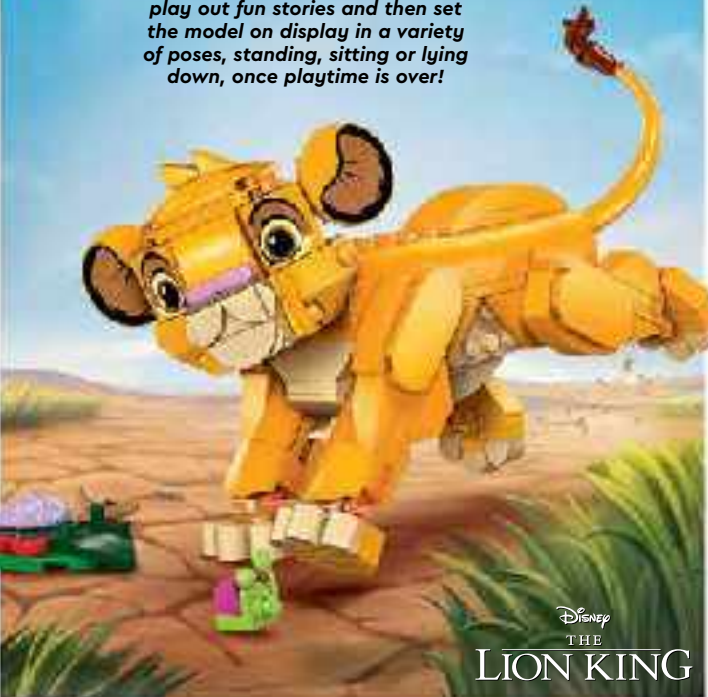

Includes a posable LEGO® | Disney dragon figure and 2 mini-dolls!

The dragon figure stands over 18 cm tall!

NEW

Simba the Lion King Cub

43243 AGES 6+ 222 PIECES

⚠ FOR WARNING see p. 52, fig. 1

£17.99

Stands over 11 cm tall!

Create Simba and his 'food', play out fun stories and then set the model on display in a variety of poses, standing, sitting or lying down, once playtime is over!

Disney
THE
LION KING

Mirabel's Photo Frame and Jewellery Box