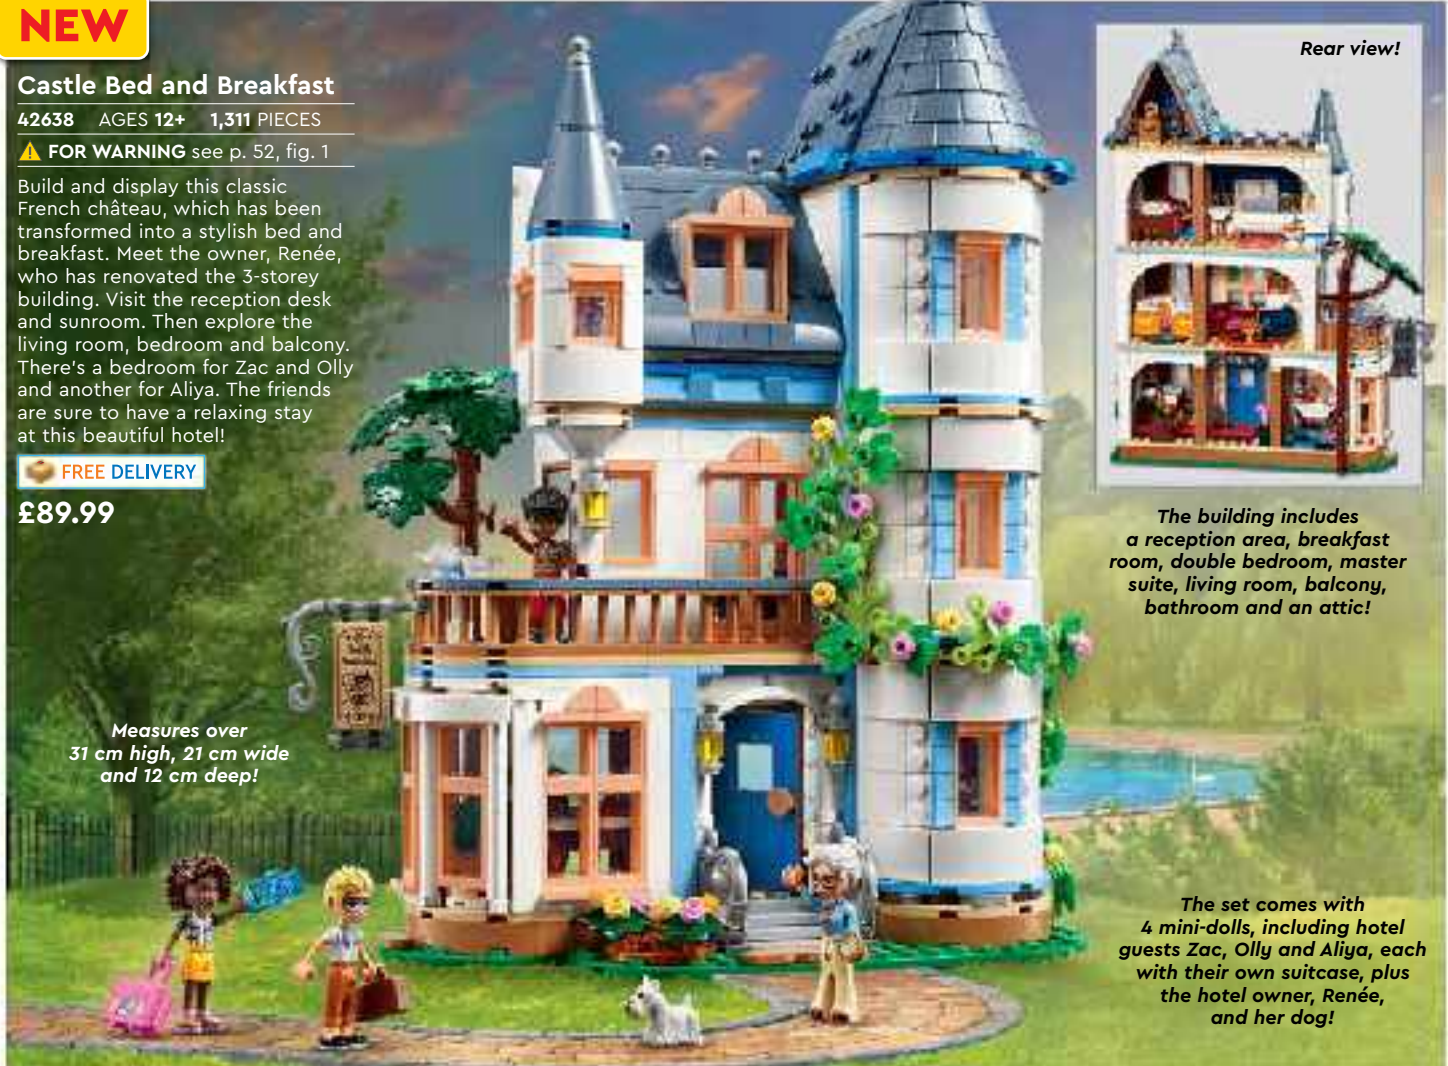

🚚 FREE DELIVERY

£69.99

This set comes with Leo, Aliya and Sara mini-dolls, plus an Alba micro-doll, so kids can role-play different water park adventures with the friends!

Measures over 21 cm high, 27 cm wide and 25 cm deep!

Includes a shower area, toilet, lockers, towels, sun cream and snacks!

NEW

Castle Bed and Breakfast

42638 AGES 12+ 1,311 PIECES

⚠ FOR WARNING see p. 52, fig. 1

£89.99

🚚 FREE DELIVERY

Measures over 31 cm high, 21 cm wide and 12 cm deep!

NEW

Heartlake City Café

42618 AGES 6+ 426 PIECES

⚠ FOR WARNING see p. 52, fig. 1

£24.99

Includes macarons, a croissant, scooter, delivery box and a dog bowl!

Measures over 11 cm high, 15 cm wide and 19 cm deep!