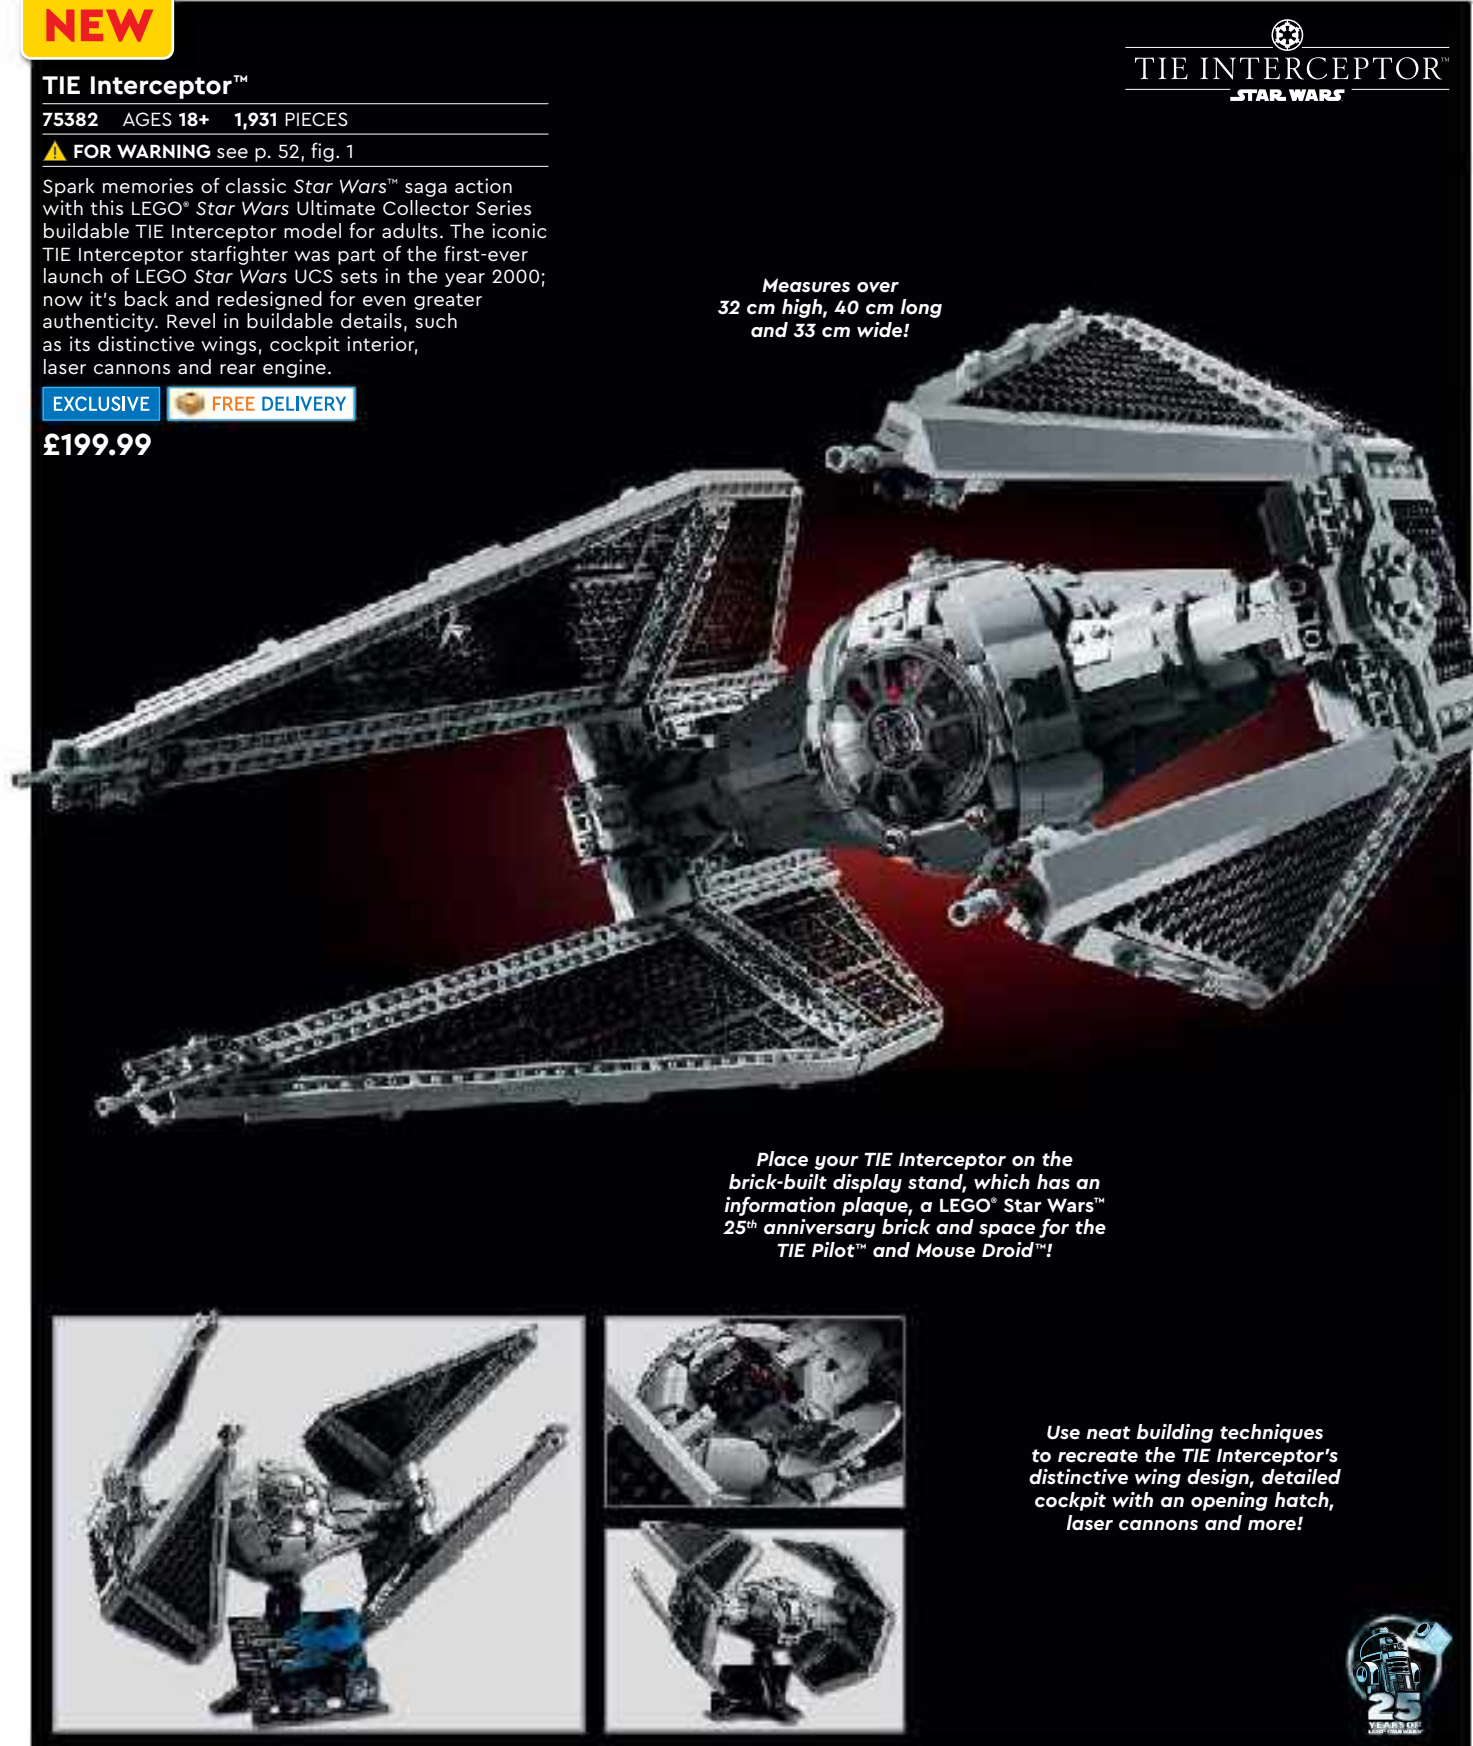

TIE Interceptor™

75382 AGES 18+ 1,931 PIECES

▲ FOR WARNING see p. 52, fig. 1

Spark memories of classic *Star Wars*™ saga action with this LEGO® *Star Wars* Ultimate Collector Series buildable TIE Interceptor model for adults. The iconic TIE Interceptor starfighter was part of the first-ever launch of LEGO *Star Wars* UCS sets in the year 2000; now it's back and redesigned for even greater authenticity. Revel in buildable details, such as its distinctive wings, cockpit interior, laser cannons and rear engine.

EXCLUSIVE 📦 FREE DELIVERY

£199.99

TIE INTERCEPTOR™
STAR WARS

Measures over
32 cm high, 40 cm long
and 33 cm wide!

Place your TIE Interceptor on the
brick-built display stand, which has an
information plaque, a LEGO® *Star Wars*™
25th anniversary brick and space for the
TIE Pilot™ and Mouse Droid™!