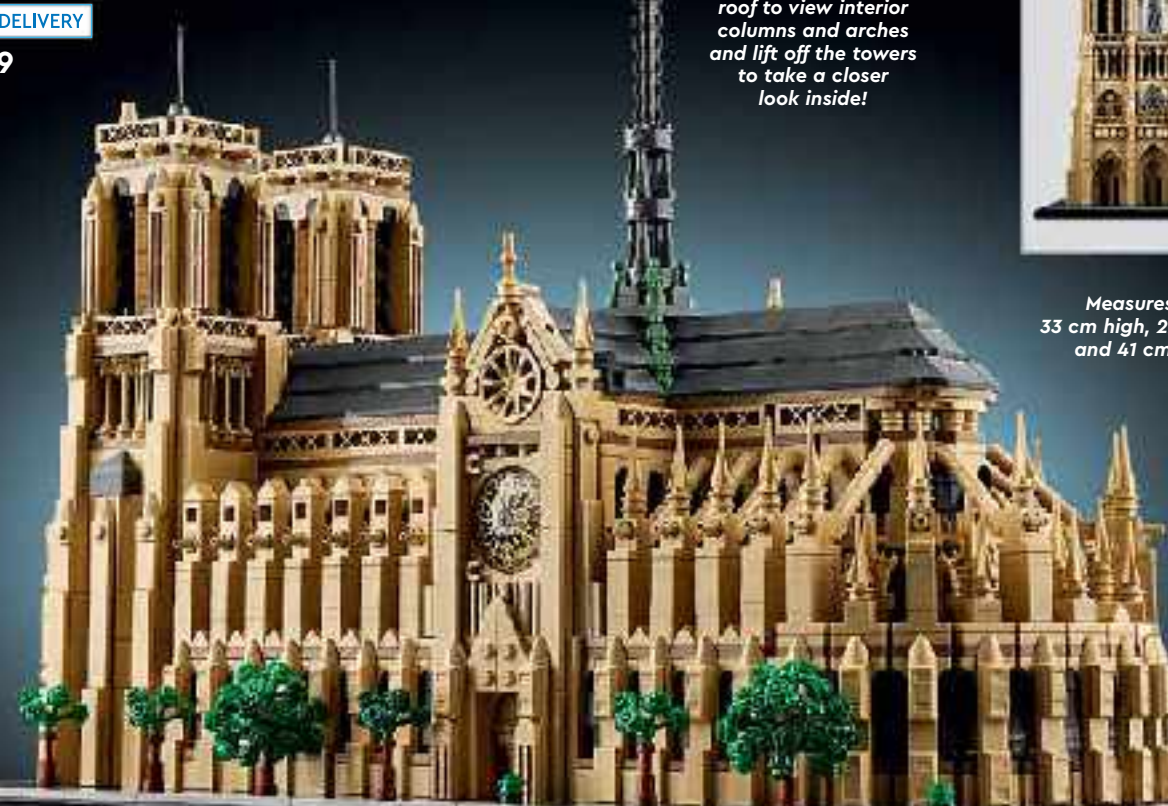

FREE DELIVERY

£199.99

Admire the rose windows, remove the roof to view interior columns and arches and lift off the towers to take a closer look inside!

Measures over 33 cm high, 22 cm wide and 41 cm deep!