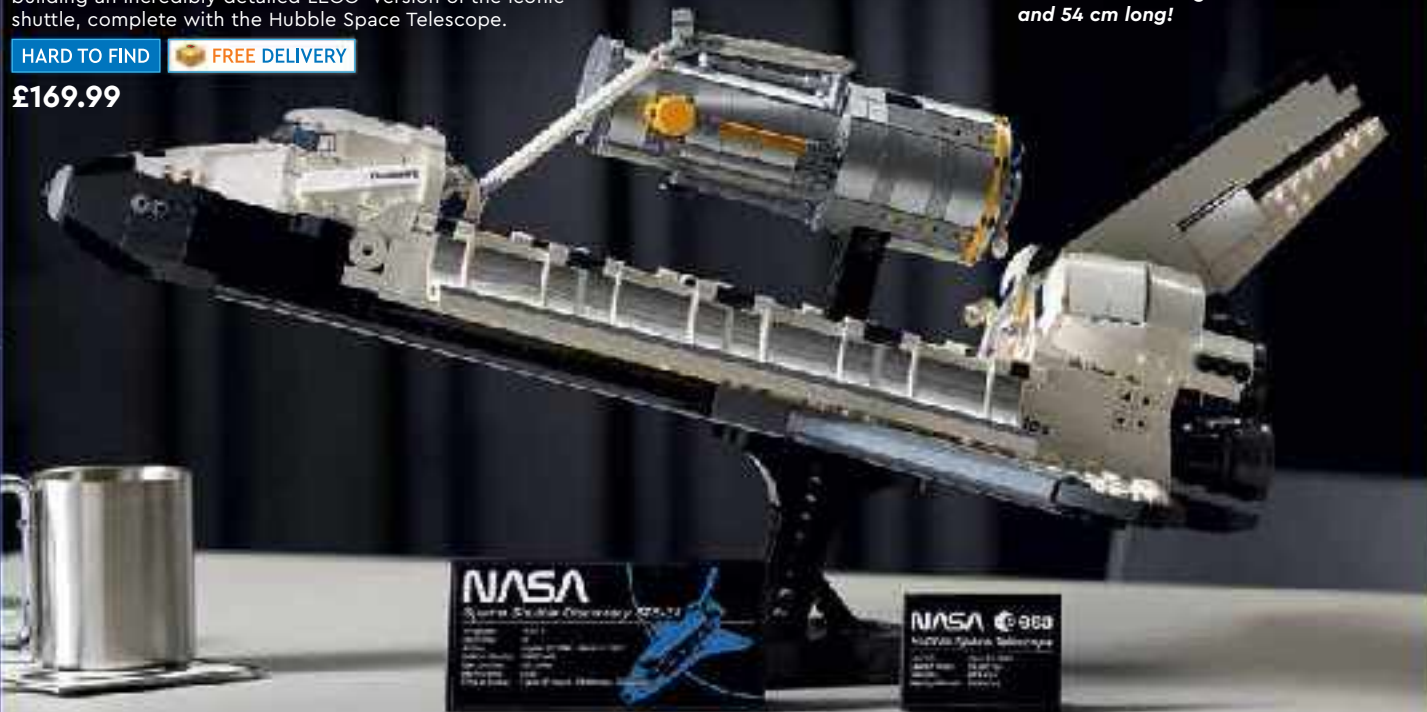

EXPAND YOUR HORIZONS

LEGO Icons

NASA Space Shuttle Discovery

10283 AGES 18+ 2,354 PIECES

▲ FOR WARNING see p. 52, fig. 1

NASA's Space Shuttle Discovery is arguably the most famous spacecraft of the past 40 years. Travelling over 148 million miles (238 million km), it has unlocked mysteries of our solar system, broadening our understanding of the universe. Now you can mark this grand accomplishment of space exploration by building an incredibly detailed LEGO® version of the iconic shuttle, complete with the Hubble Space Telescope.

HARD TO FIND FREE DELIVERY

£169.99

NASA
SPACE SHUTTLE
Discovery

Measures over 21 cm high
and 54 cm long!

A great gift for space enthusiasts or adults
looking for a new building project!

Check out all the authentic
features, including the opening payload
bay, retractable landing gear, opening
cockpit, moving elevons, space arm,
plus 5 seats for the crew!

NEW

LEGO Icons

NASA Artemis Space Launch System

10341 AGES 18+ 3,601 PIECES

▲ FOR WARNING see p. 52, fig. 1

Count down to a mindful building project with the LEGO® Icons NASA Artemis Space Launch System set for adults. This NASA-inspired LEGO model features a multistage rocket with 2 solid-fuel boosters, an Orion capsule and a detailed mobile launch tower. Explore the intricacies of rocket launch systems as you craft each detail of this impressive model.

EXCLUSIVE FREE DELIVERY

£219.99

Launch tower with
retractable umbilicals,
rocket support and
crew bridge!

Includes a mobile
space launch tower
and a multistage
rocket model!