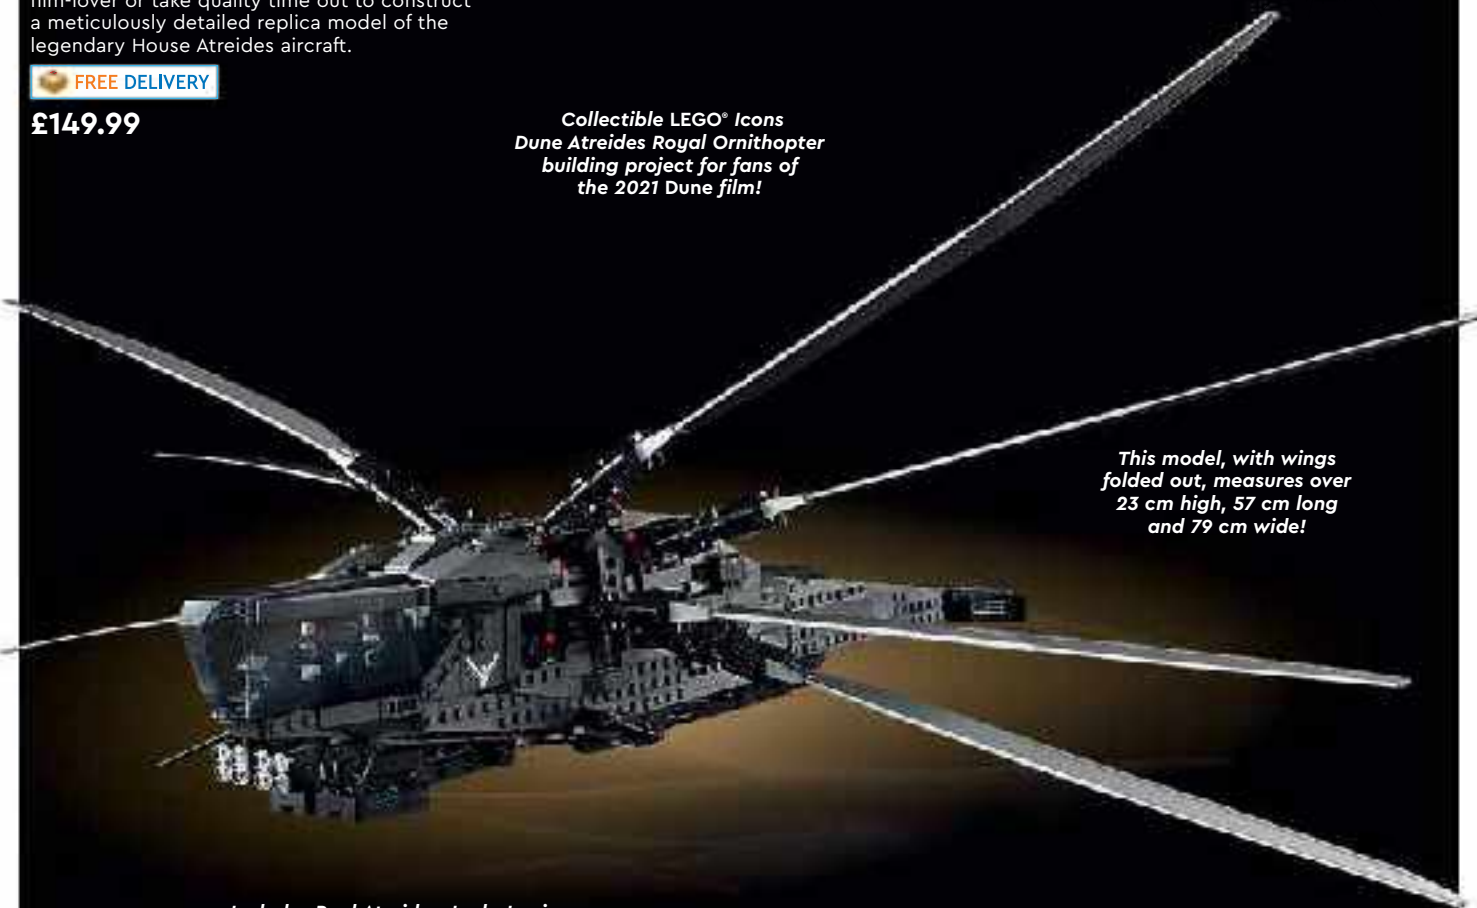

Dune Atreides Royal Ornithopter

10327 AGES 18+ 1,369 PIECES

⚠️ **FOR WARNING** see p. 52, fig. 1

Here's an epic film-themed gift idea for *Dune* fans: The LEGO® Icons Dune Atreides Royal Ornithopter building set for adults. Treat your favourite film-lover or take quality time out to construct a meticulously detailed replica model of the legendary House Atreides aircraft.

📦 **FREE DELIVERY**

£149.99

Collectible LEGO® Icons
Dune Atreides Royal Ornithopter
building project for fans of
the 2021 *Dune* film!

ATREIDES
ROYAL
ORNITHOPTER

This model, with wings
folded out, measures over
23 cm high, 57 cm long
and 79 cm wide!

Includes Paul Atreides, Lady Jessica,
Gurney Halleck, Chani, Leto Atreides, Liet Kynes,
Duncan Idaho and Baron Harkonnen in his long robe!