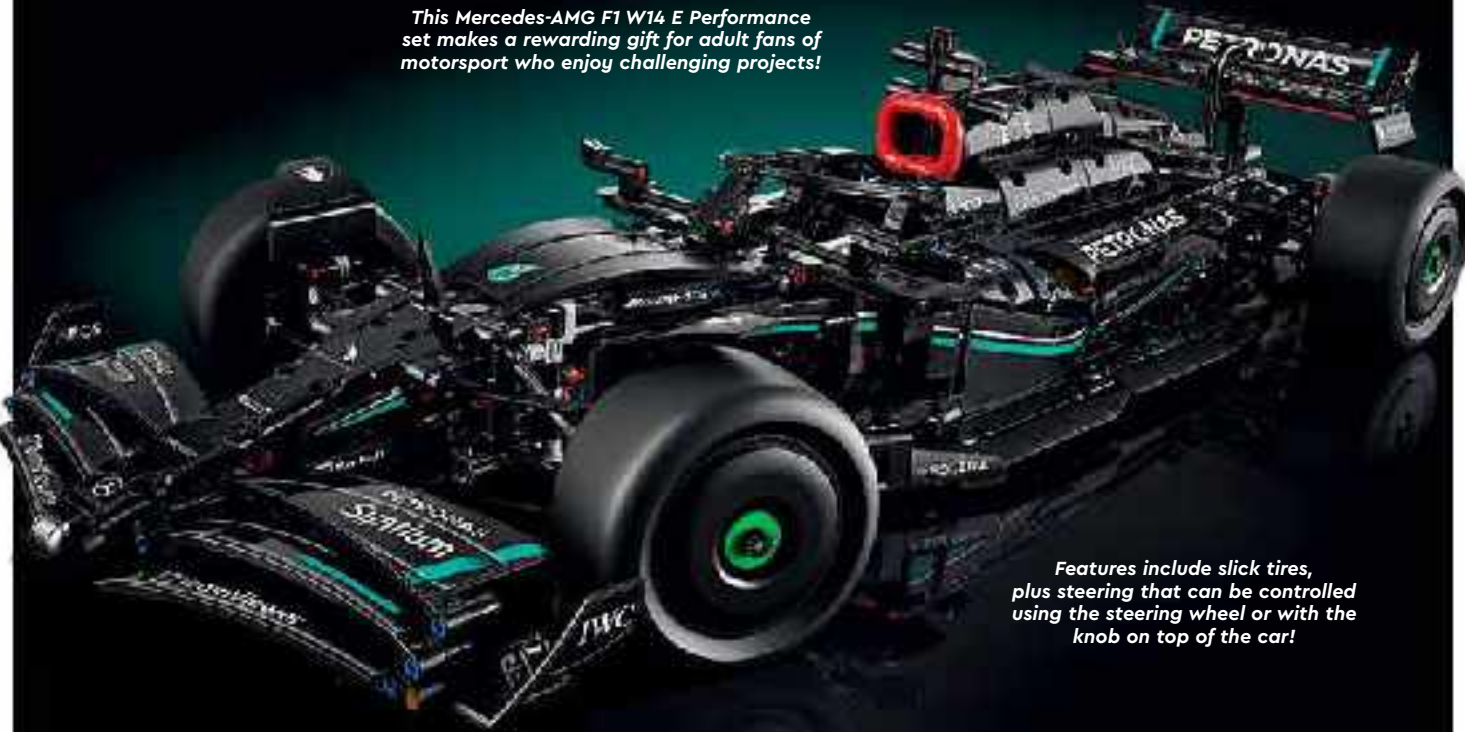

▲ FOR WARNING see p. 52, fig. 1

FREE DELIVERY

£189.99

This Mercedes-AMG F1 W14 E Performance set makes a rewarding gift for adult fans of motorsport who enjoy challenging projects!

Features include slick tires, plus steering that can be controlled using the steering wheel or with the knob on top of the car!