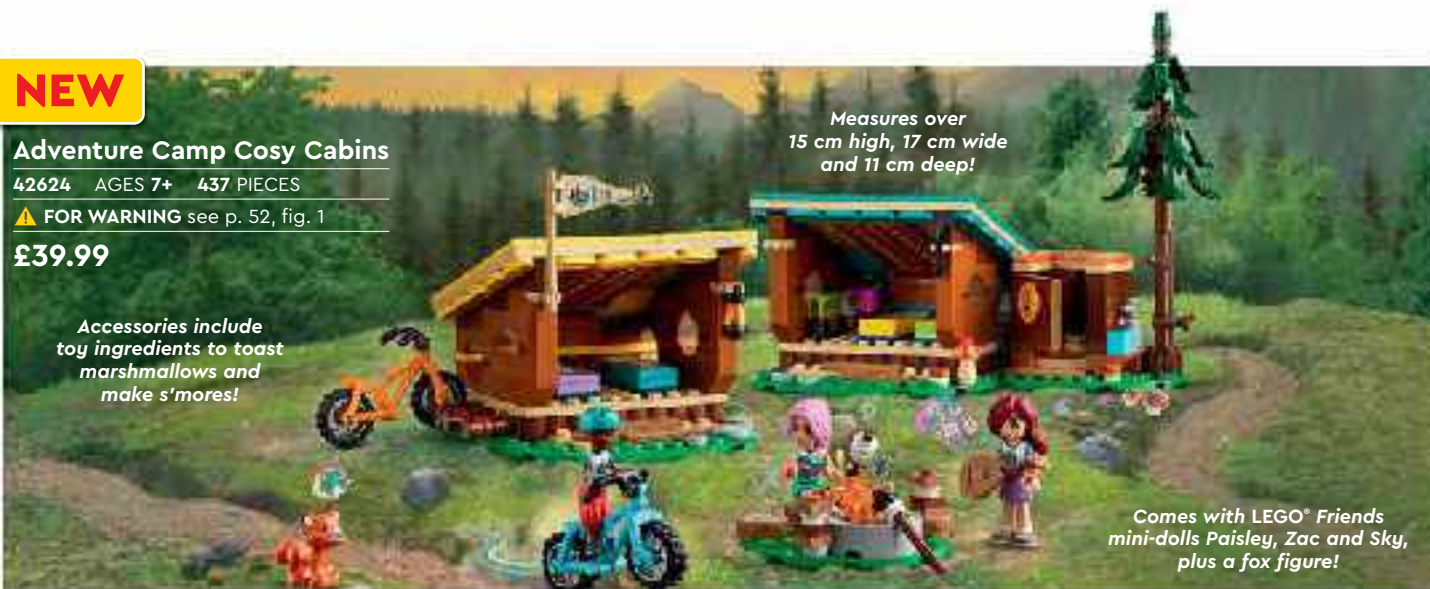

Find more LEGO® Harry Potter™ products online!

ENJOY NEW ADVENTURES

NEW

Adventure Camp Cosy Cabins

42624 AGES 7+ 437 PIECES

⚠ FOR WARNING see p. 52, fig. 1

£39.99

Accessories include toy ingredients to toast marshmallows and make s'mores!

Measures over 15 cm high, 17 cm wide and 11 cm deep!

Comes with LEGO® Friends mini-dolls Paisley, Zac and Sky, plus a fox figure!

NEW

Adventure Camp Archery Range

42622 AGES 6+ 157 PIECES

⚠ FOR WARNING see p. 52, fig. 1