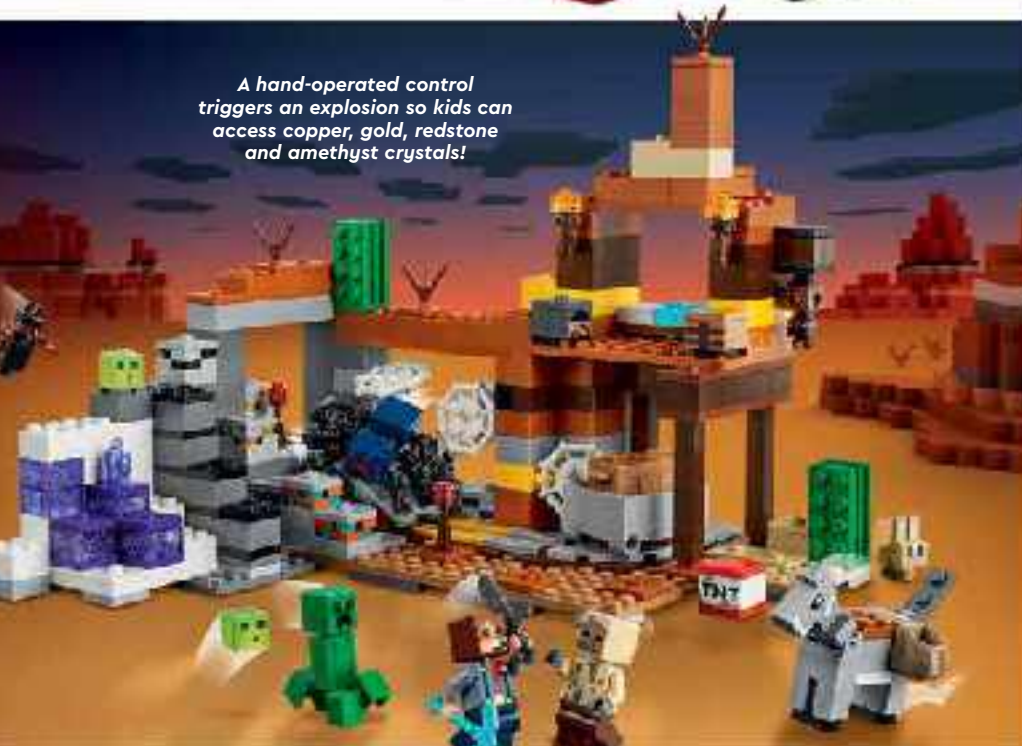

Boat does not float!

NEW

The Cherry Blossom Garden

21260 AGES 8+ 304 PIECES

⚠ FOR WARNING see p. 52, fig. 1

£22.99

Kids help Sunny tend the trees and decorative elements of the cherry blossom garden and fend off a hostile zombie to protect the garden's tranquillity!

Kids blast stones with TNT in the Badlands mine, transport ore in a minecart and battle a Minecraft® spider, Creeper™, husk and 2 slimes!

A hand-operated control triggers an explosion so kids can access copper, gold, redstone and amethyst crystals!