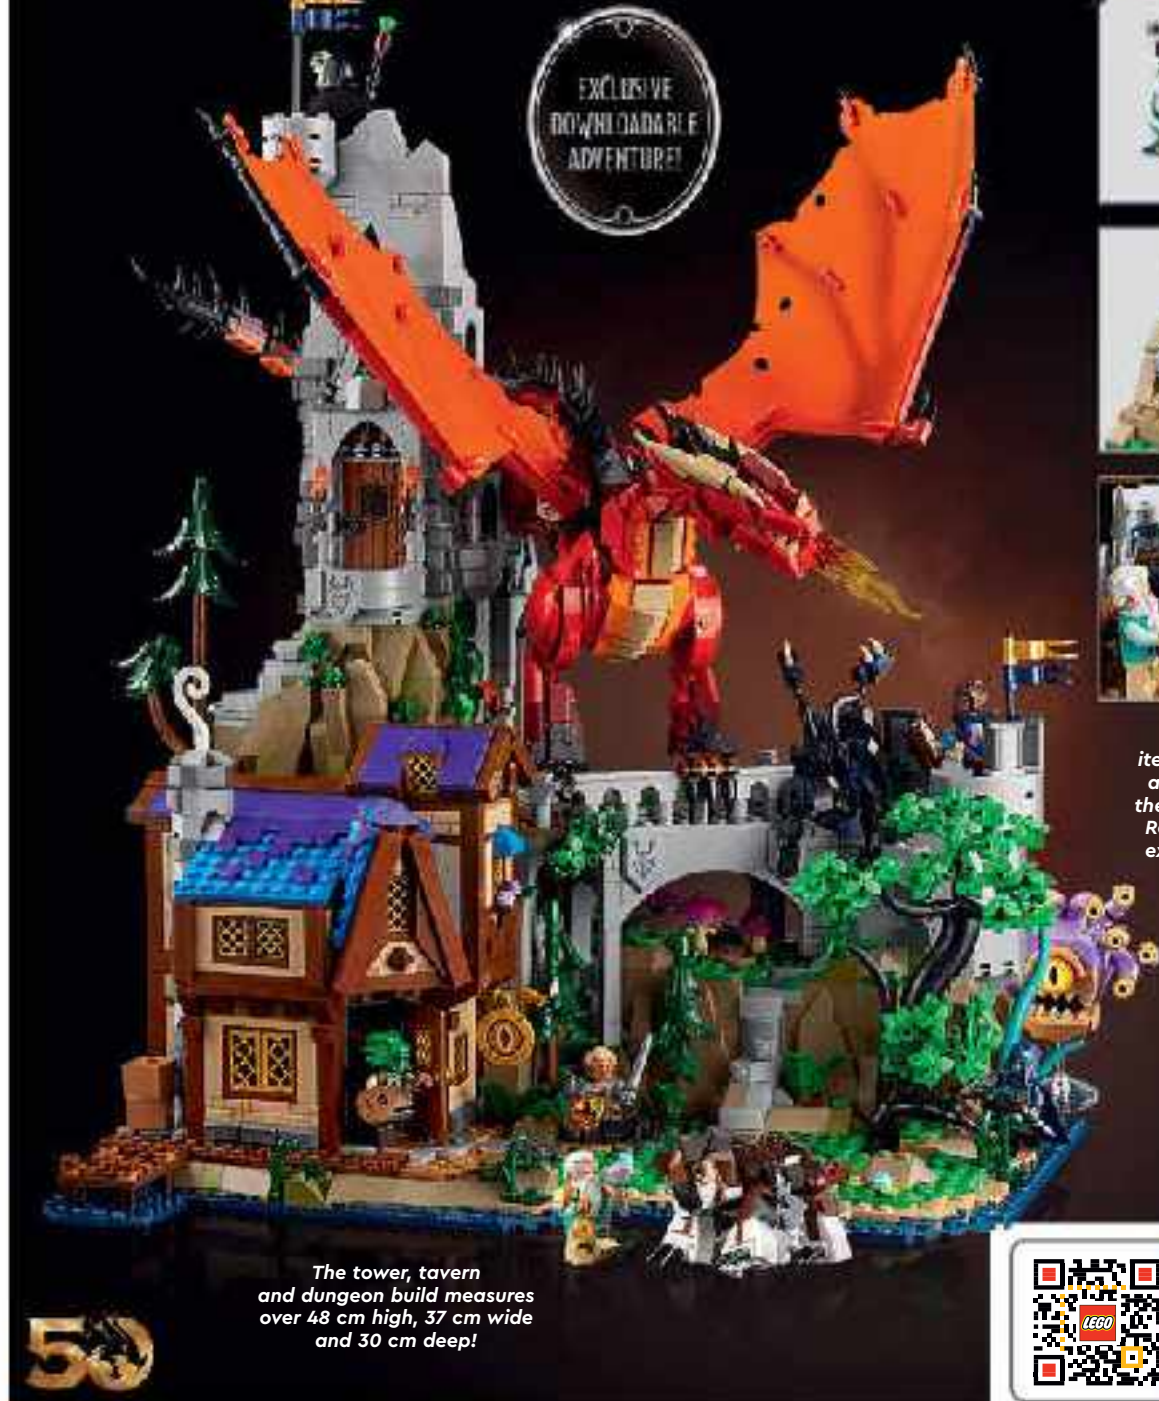

Red London TELEPHONE BOX

LEGO® IDEAS #055

DUNGEONS & DRAGONS: Red Dragon's Tale

21348 AGES 18+ 3,745 PIECES

FOR WARNING see p. 52, fig. 1

EXCLUSIVE FREE DELIVERY

£314.99

Embark on an epic brick-built adventure with this DUNGEONS & DRAGONS: Red Dragon's Tale set. Build a super-detailed tavern, tower and dungeon. Download the specially created adventure and begin your quest. Search for magic items but beware of traps. Defeat monsters and the mighty red dragon Cinderhowl. Who will be revealed as the evil villain? Get playing and find out.

Includes an Elf Wizard, a Dwarf Cleric, a Gnome Fighter, an Orc Rogue and Dragonborn Alax Jadescales LEGO® minifigures, plus monsters such as an owlbear and a beholder!

Rear view!

Search for magic items, discover hidden loot and beware of traps and the posable Cinderhowl the Red Dragon figure as you explore the tavern, tower and dungeon!