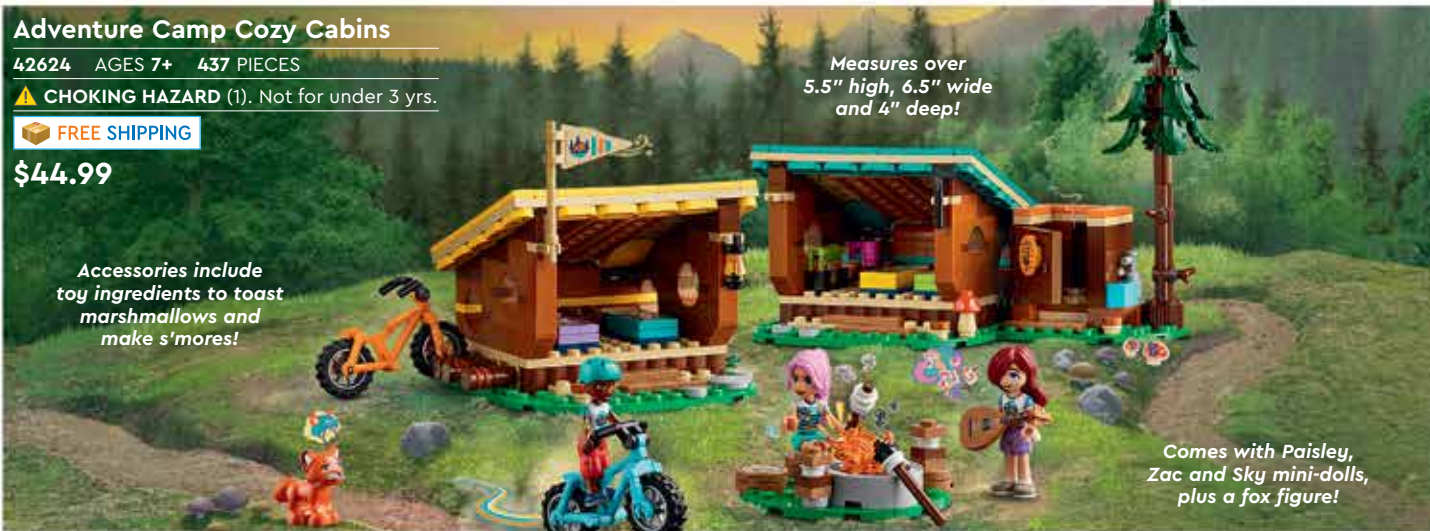

Find more LEGO® DREAMZZZ™ products online!

EMBARK ON AN ADVENTURE

Adventure Camp Archery Range

42622 AGES 6+ 157 PIECES

⚠️ **CHOKING HAZARD** (1). Not for under 3 yrs.

\$14.99

Measures over 3" high, 5.5" wide and 5" deep!

Includes 2 mini-dolls and a raccoon figure!

Adventure Camp Cozy Cabins

42624 AGES 7+ 437 PIECES

⚠️ **CHOKING HAZARD** (1). Not for under 3 yrs.

📦 **FREE SHIPPING**

\$44.99

Measures over 5.5" high, 6.5" wide and 4" deep!

Accessories include toy ingredients to toast marshmallows and make s'mores!

Comes with Paisley, Zac and Sky mini-dolls, plus a fox figure!

Adventure Camp Water Sports

42626 AGES 7+ 628 PIECES

⚠️ **CHOKING HAZARD** (1). Not for under 3 yrs.