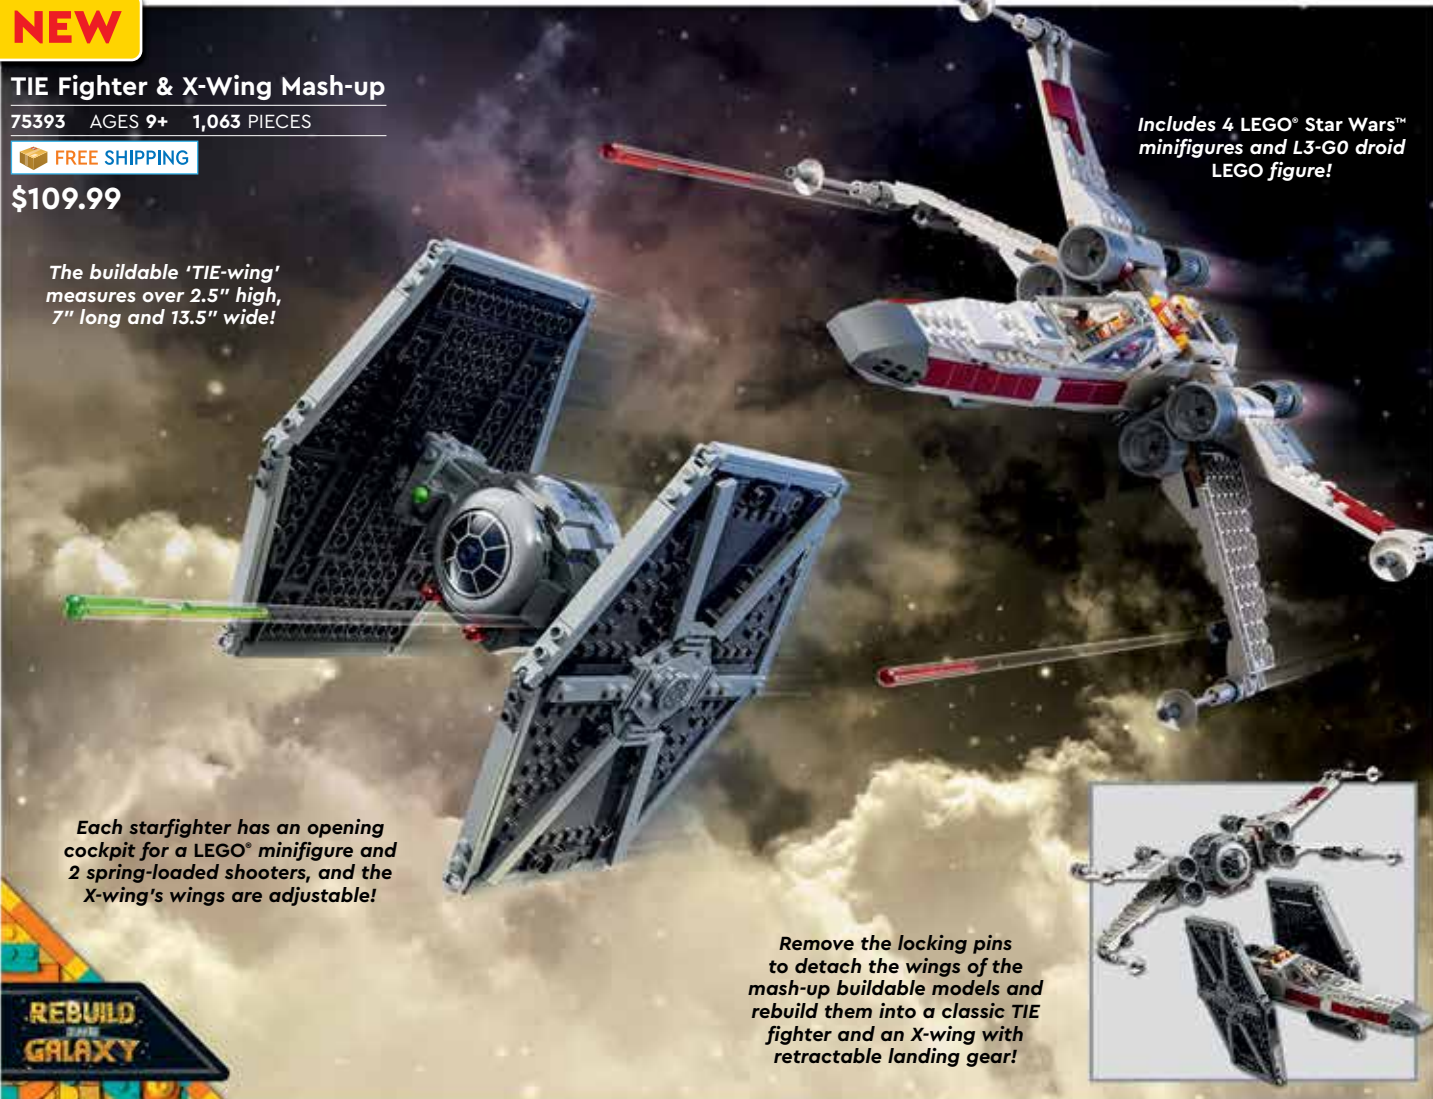

Includes Jedi Bob with a Lightsaber™, an Ackbar Trooper with a blaster, plus a Servo (SR-V0) LEGO® droid figure!

NEW

TIE Fighter & X-Wing Mash-up

75393 AGES 9+ 1,063 PIECES

FREE SHIPPING

\$109.99

The buildable 'TIE-wing' measures over 2.5" high, 7" long and 13.5" wide!

Includes 4 LEGO® Star Wars™ minifigures and L3-G0 droid LEGO figure!

Each starfighter has an opening cockpit for a LEGO® minifigure and 2 spring-loaded shooters, and the X-wing's wings are adjustable!

Remove the locking pins to detach the wings of the mash-up buildable models and rebuild them into a classic TIE fighter and an X-wing with retractable landing gear!