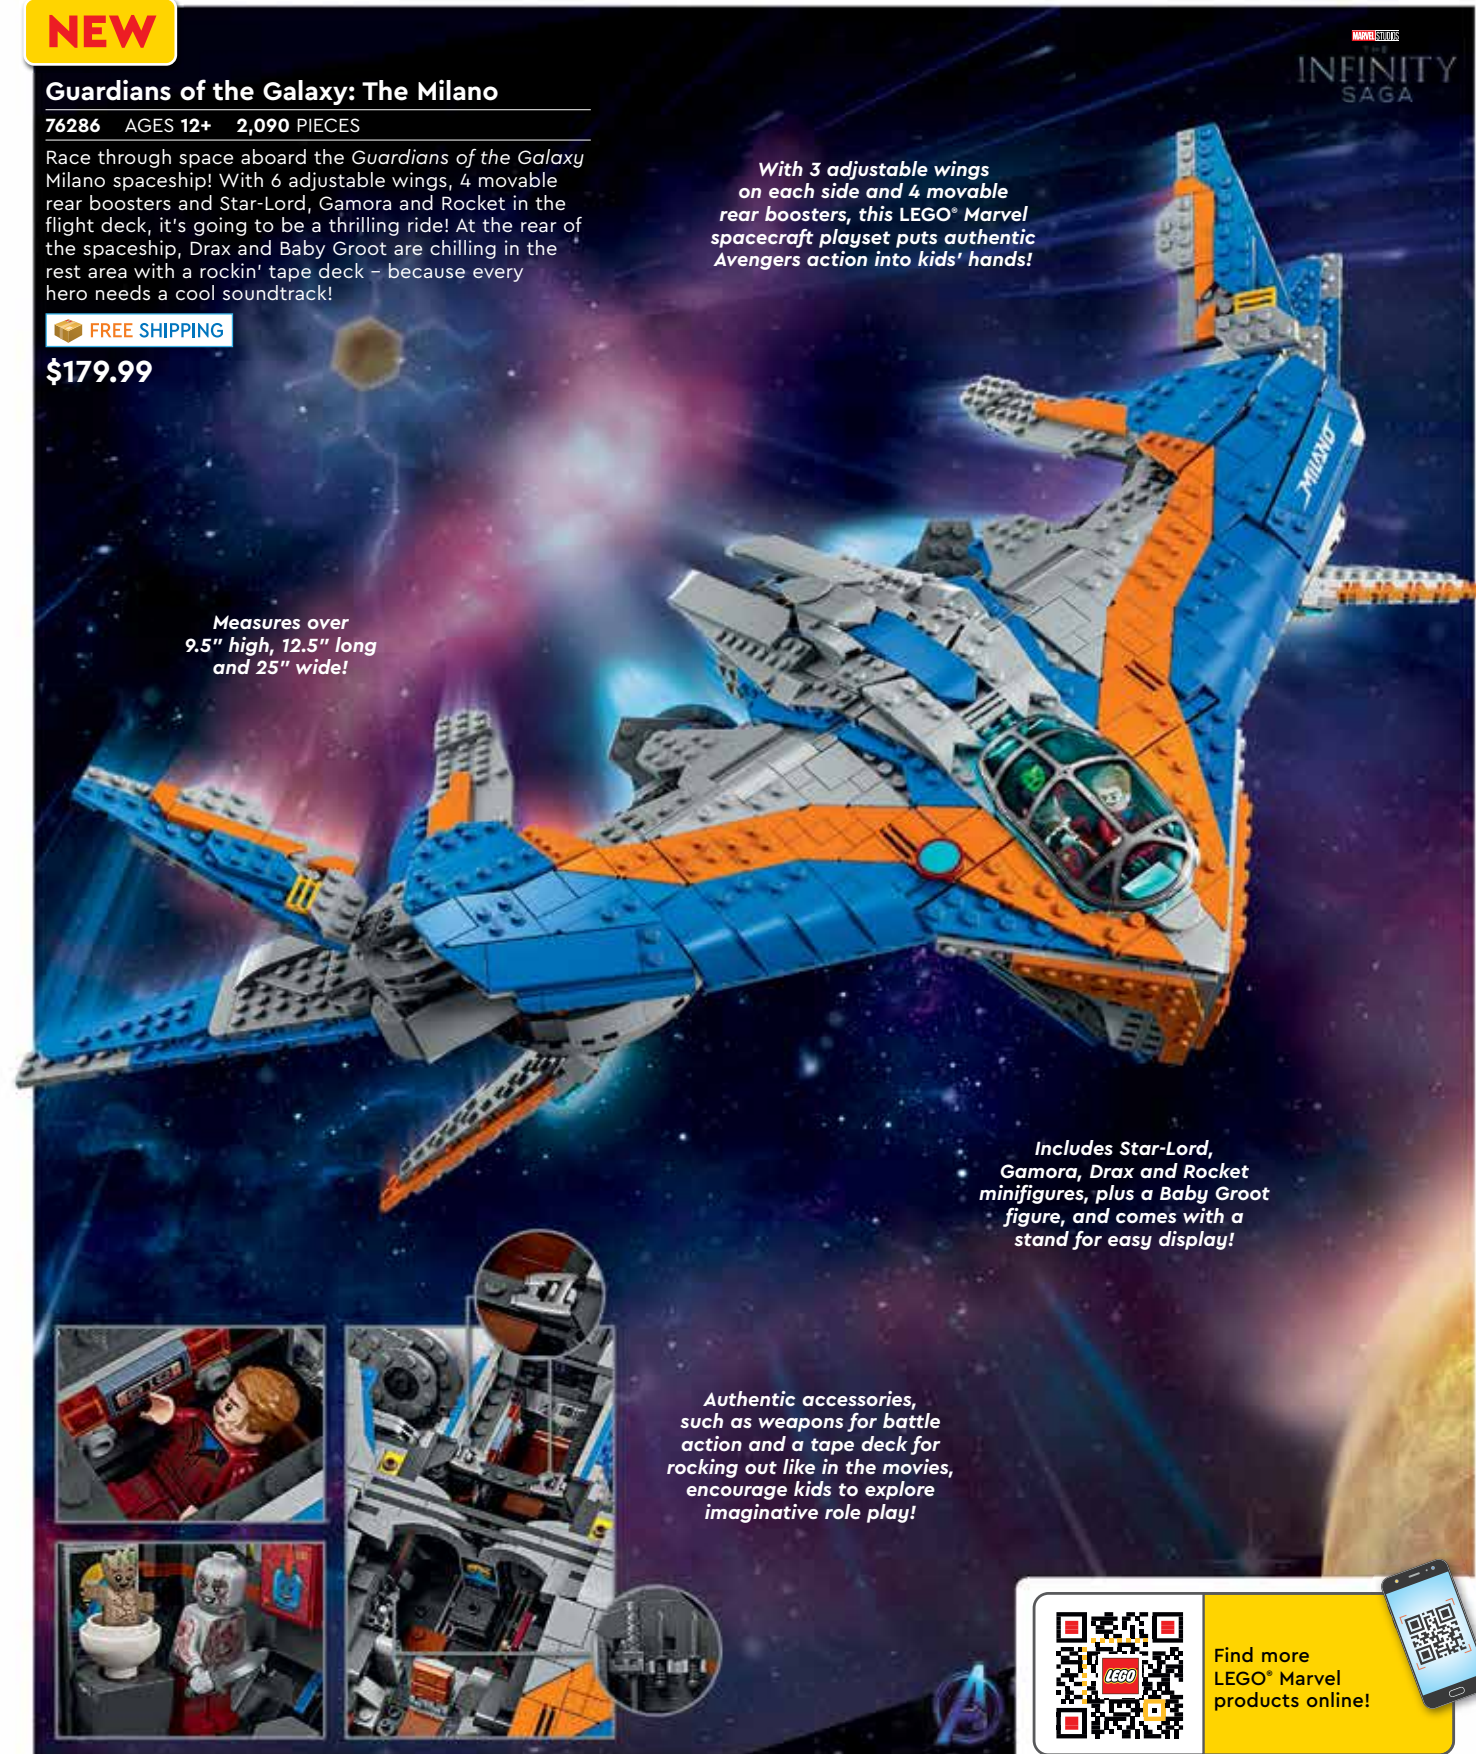

Guardians of the Galaxy: The Milano

76286 AGES 12+ 2,090 PIECES

FREE SHIPPING

$179.99

Measures over 9.5" high, 12.5" long and 25" wide!

With 3 adjustable wings on each side and 4 movable rear boosters, this LEGO® Marvel spacecraft playset puts authentic Avengers action into kids' hands!

Includes Star-Lord, Gamora, Drax and Rocket minifigures, plus a Baby Groot figure, and comes with a stand for easy display!

Authentic accessories, such as weapons for battle action and a tape deck for rocking out like in the movies, encourage kids to explore imaginative role play!