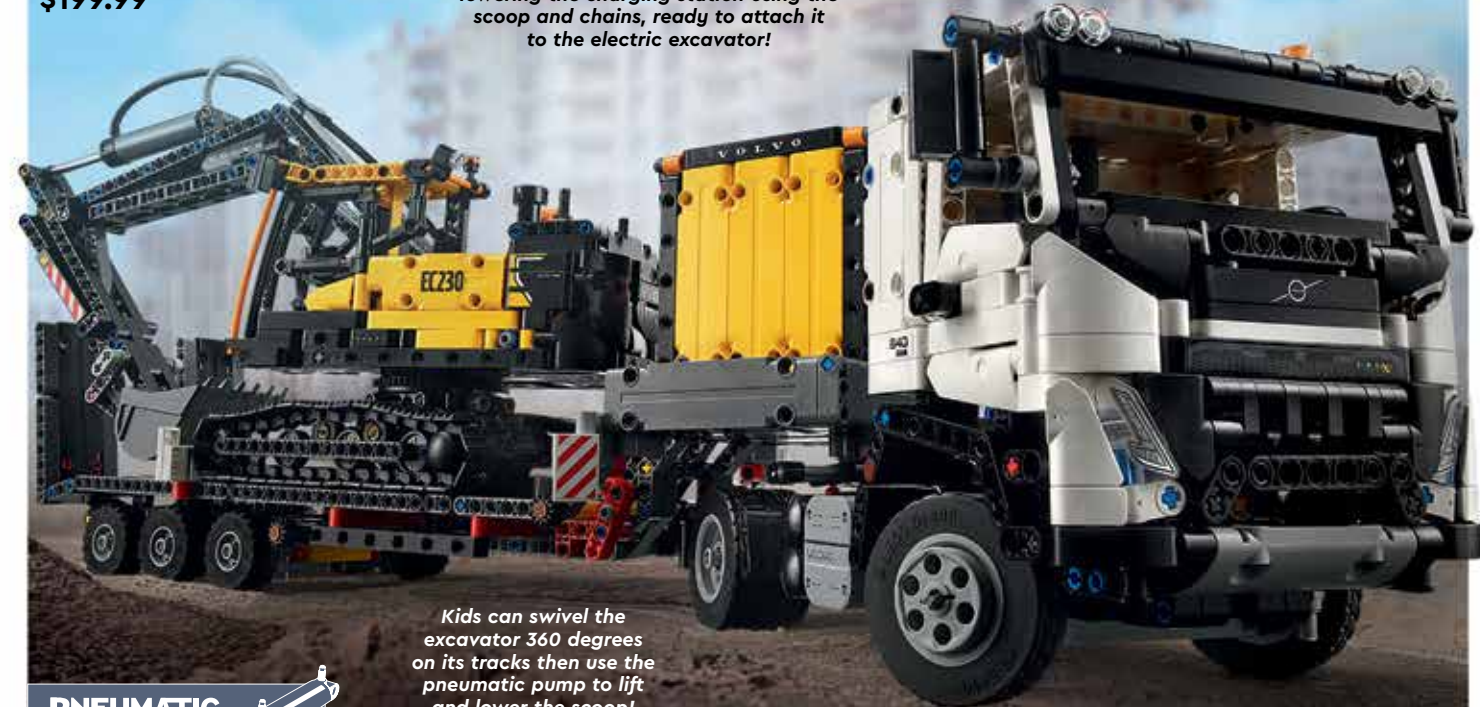

Kids can swivel the excavator 360 degrees on its tracks then use the pneumatic pump to lift and lower the scoop!

Measures over 3" high, 26.5" long and 5" wide!

PNEUMATIC FUNCTIONS

The Volvo trademarks (word and device) are registered trademarks of Volvo Trademark Holding AB and are used pursuant to a license.

NEW