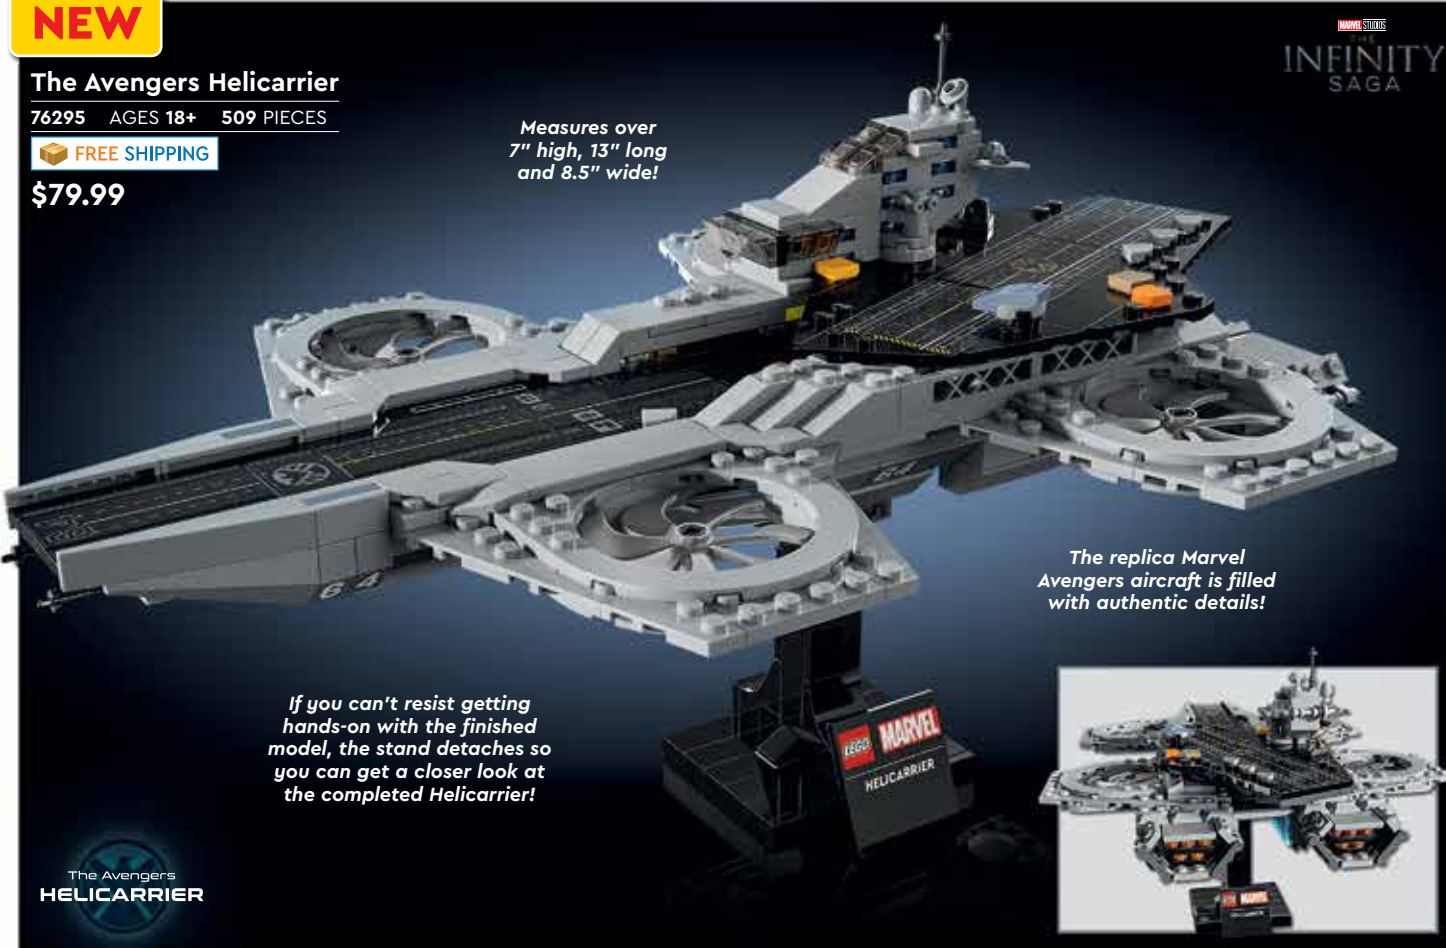

When kids turn a handle at the rear of the buildable toy, the jointed Groot model gets funky!

NEW

The Avengers Helicarrier

76295 AGES 18+ 509 PIECES

FREE SHIPPING

\$79.99

Measures over 7" high, 13" long and 8.5" wide!

The replica Marvel Avengers aircraft is filled with authentic details!

If you can't resist getting hands-on with the finished model, the stand detaches so you can get a closer look at the completed Helicarrier!