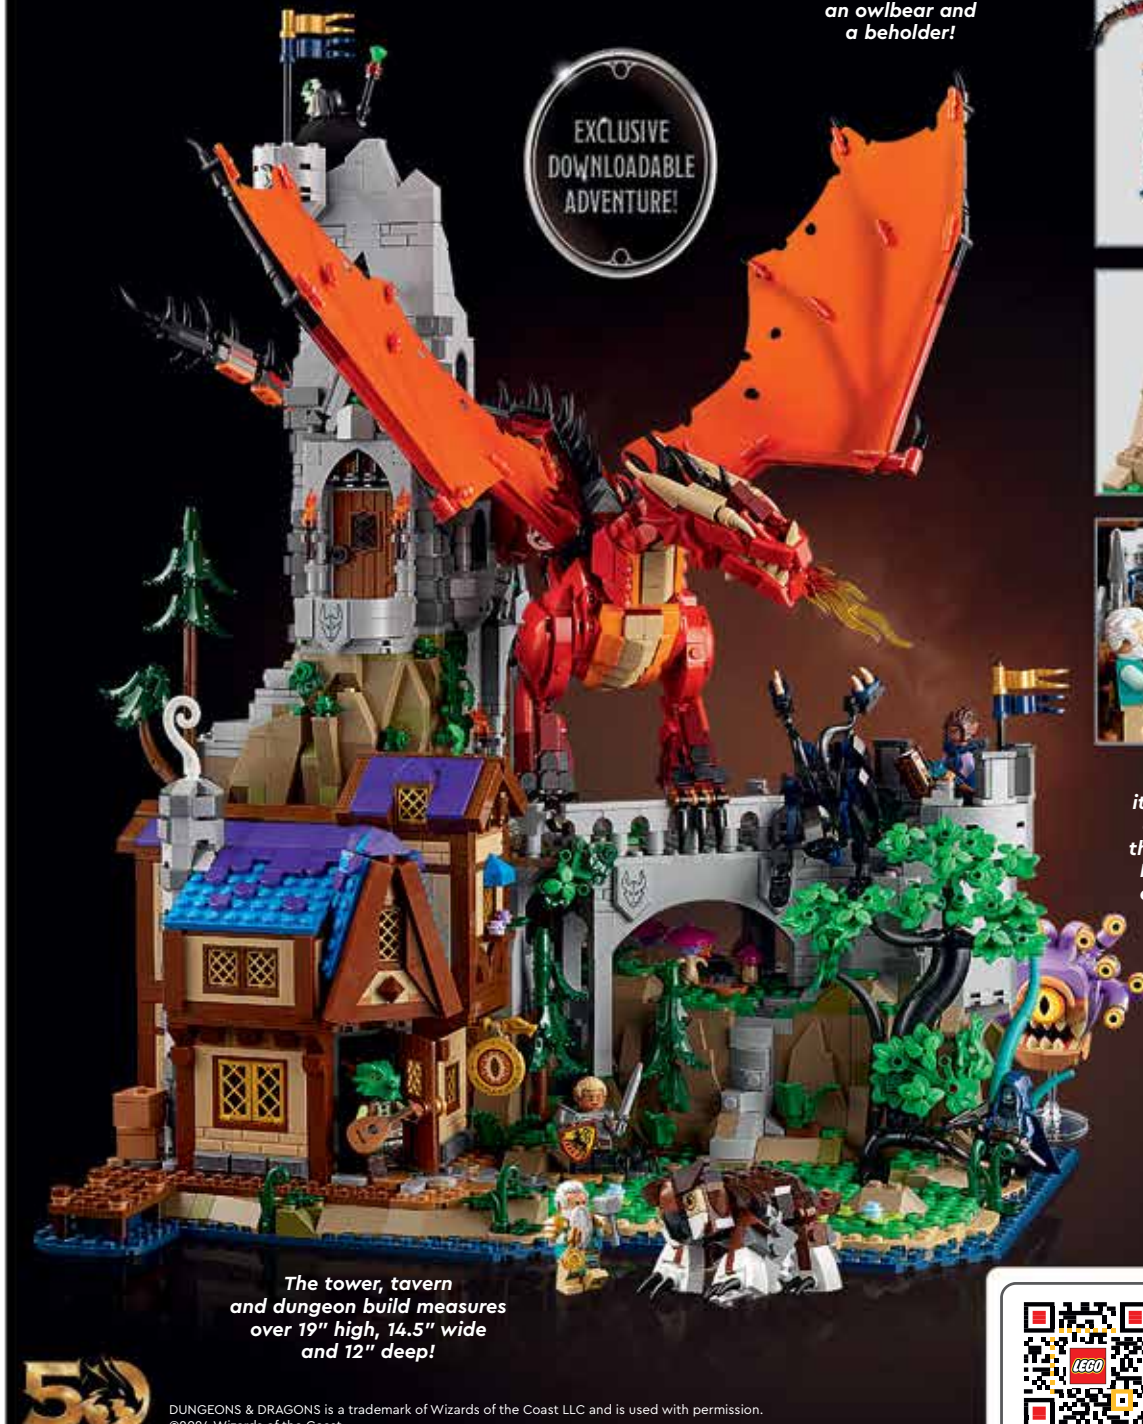

Use creative building techniques to capture the look of a tuxedo cat!

DUNGEONS & DRAGONS: Red Dragon's Tale

21348 AGES 18+ 3,745 PIECES

FREE SHIPPING

\$359.99

Embark on an epic brick-built adventure with this DUNGEONS & DRAGONS: Red Dragon's Tale set. Build a super-detailed tavern, tower and dungeon. Download the specially created adventure and begin your quest. Search for magic items but beware of traps. Defeat monsters and the mighty red dragon Cinderhowl. Who will be revealed as the evil villain? Get playing and find out.

The tower, tavern and dungeon build measures over 19" high, 14.5" wide and 12" deep!

Rear view!

Search for magic items, discover hidden loot and beware of traps and the posable Cinderhowl the Red Dragon figure as you explore the tavern, tower and dungeon!