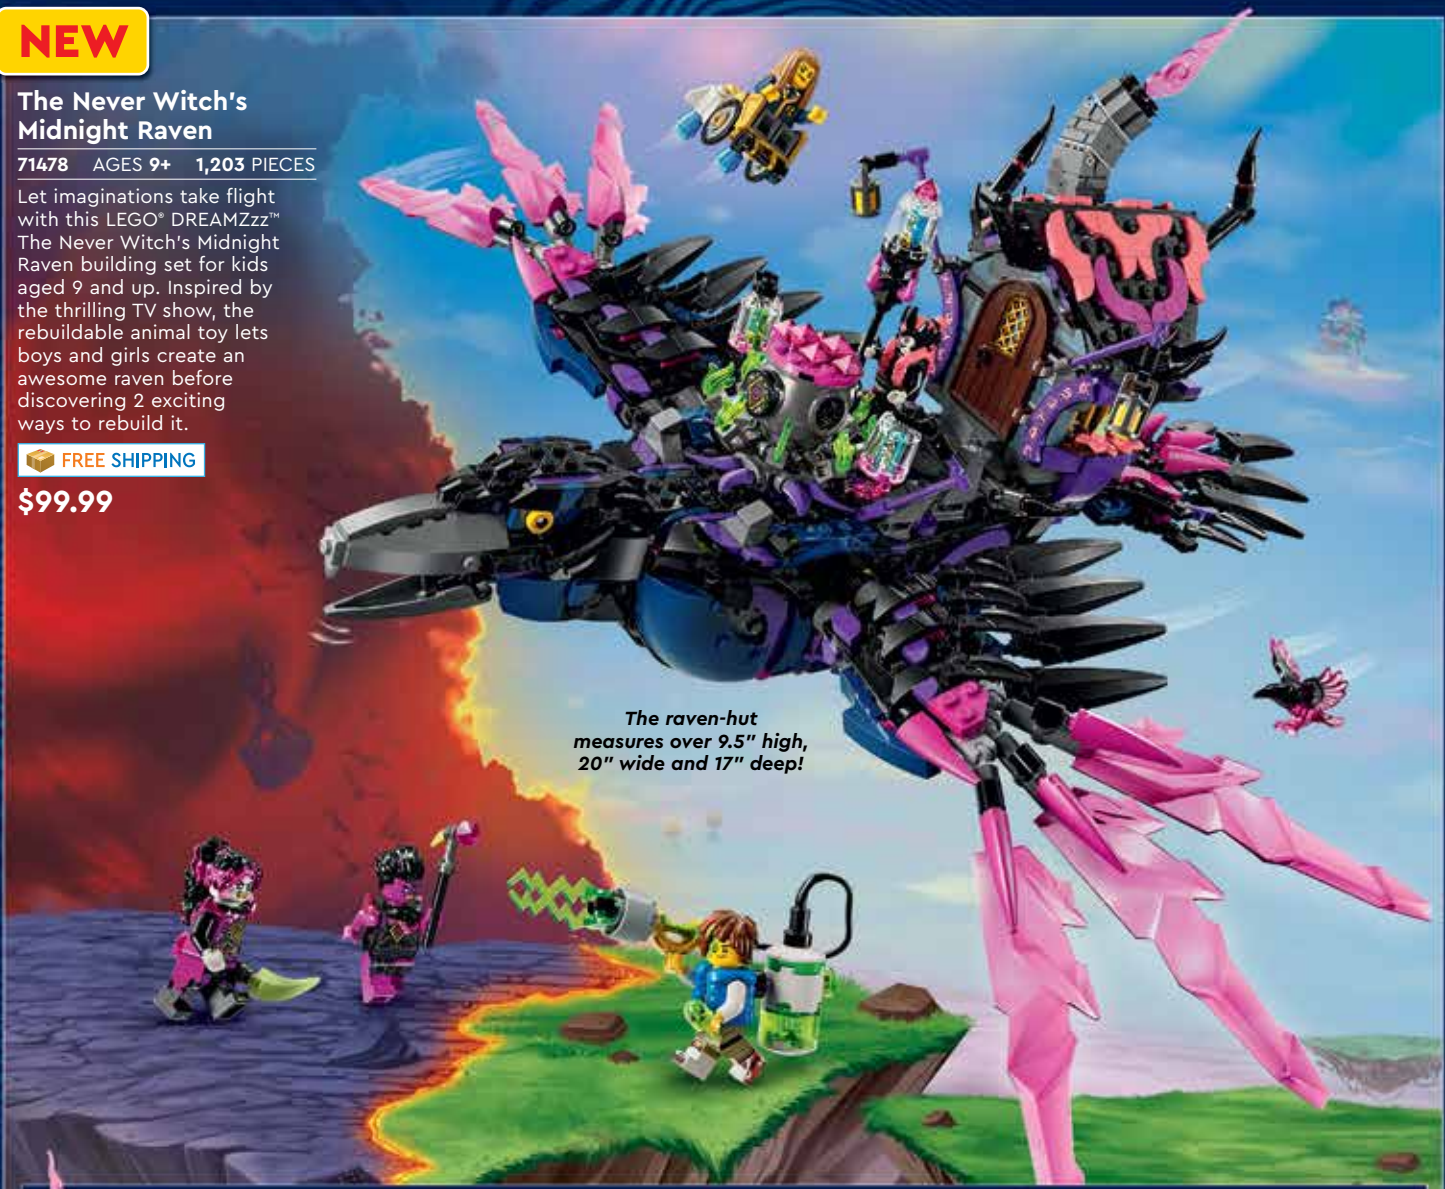

The Never Witch's Midnight Raven

71478 AGES 9+ 1,203 PIECES

Let imaginations take flight with this LEGO® DREAMZZZ™ The Never Witch's Midnight Raven building set for kids aged 9 and up. Inspired by the thrilling TV show, the rebuildable animal toy lets boys and girls create an awesome raven before discovering 2 exciting ways to rebuild it.

FREE SHIPPING

$99.99

The raven-hut measures over 9.5" high, 20" wide and 17" deep!

Models cannot be built simultaneously!