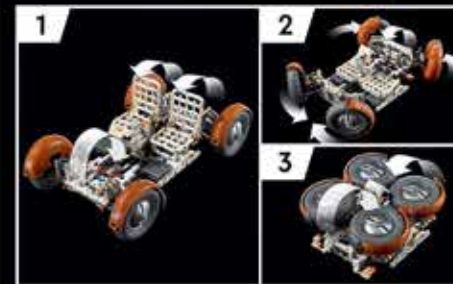

Remember the Apollo 17 mission with a display that features the lunar roving vehicle alongside 3 detailed equipment attachments, each with its own information plaque!