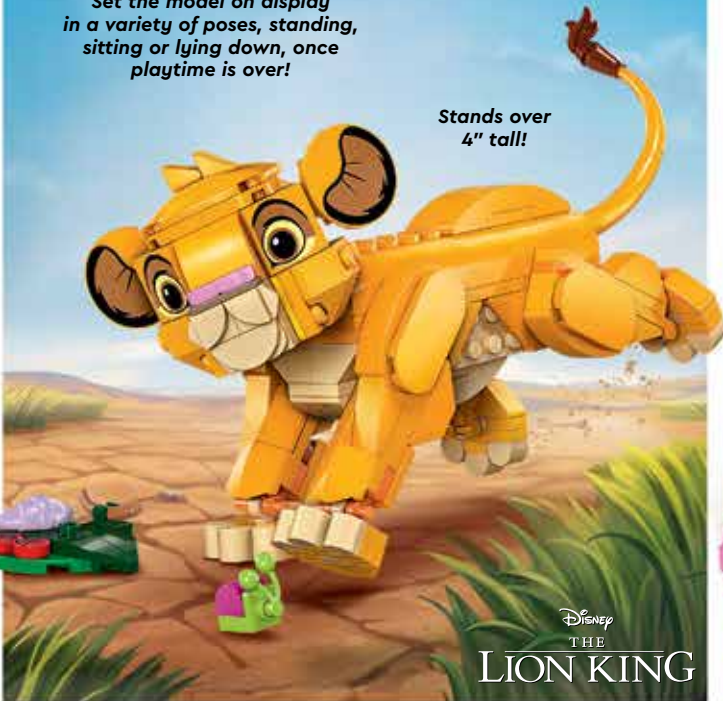

Travel through the set looking for the hidden minibeasts and woodland creatures, including the beavers, who are building a dam, and the squirrel in its treetop bedroom!

Measures over 12.5" high, 17" wide and 13.5" deep!

Models do not float!

Find more LEGO® Friends products online and watch the series!

ENJOY ENCHANTED MOMENTS

Simba the Lion King Cub

43243 AGES 6+ 222 PIECES

⚠️ CHOKING HAZARD (1). Not for under 3 yrs.

\$19.99

Create Simba and his 'food' and play out fun stories!

Set the model on display in a variety of poses, standing, sitting or lying down, once playtime is over!

Stands over 4" tall!

Disney THE LION KING

Mirabel's Photo Frame and Jewelry Box

43239 AGES 6+ 334 PIECES

\$29.99

The photo frame measures over 6" high, 5.5" wide and 2" deep!

Includes a small jewelry box, photo frame with stand and extra clips, wearable bracelet, plus a Mirabel mini-doll!