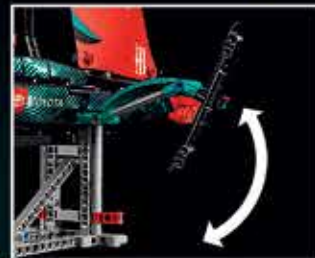

42174 AGES 18+ 962 PIECES

FREE SHIPPING

\$119.99

Use the pneumatic function to pump up the hydrofoil cant arms with this LEGO® Technic™ interpretation of the hydraulic method used for canting the arms on a real racing yacht!