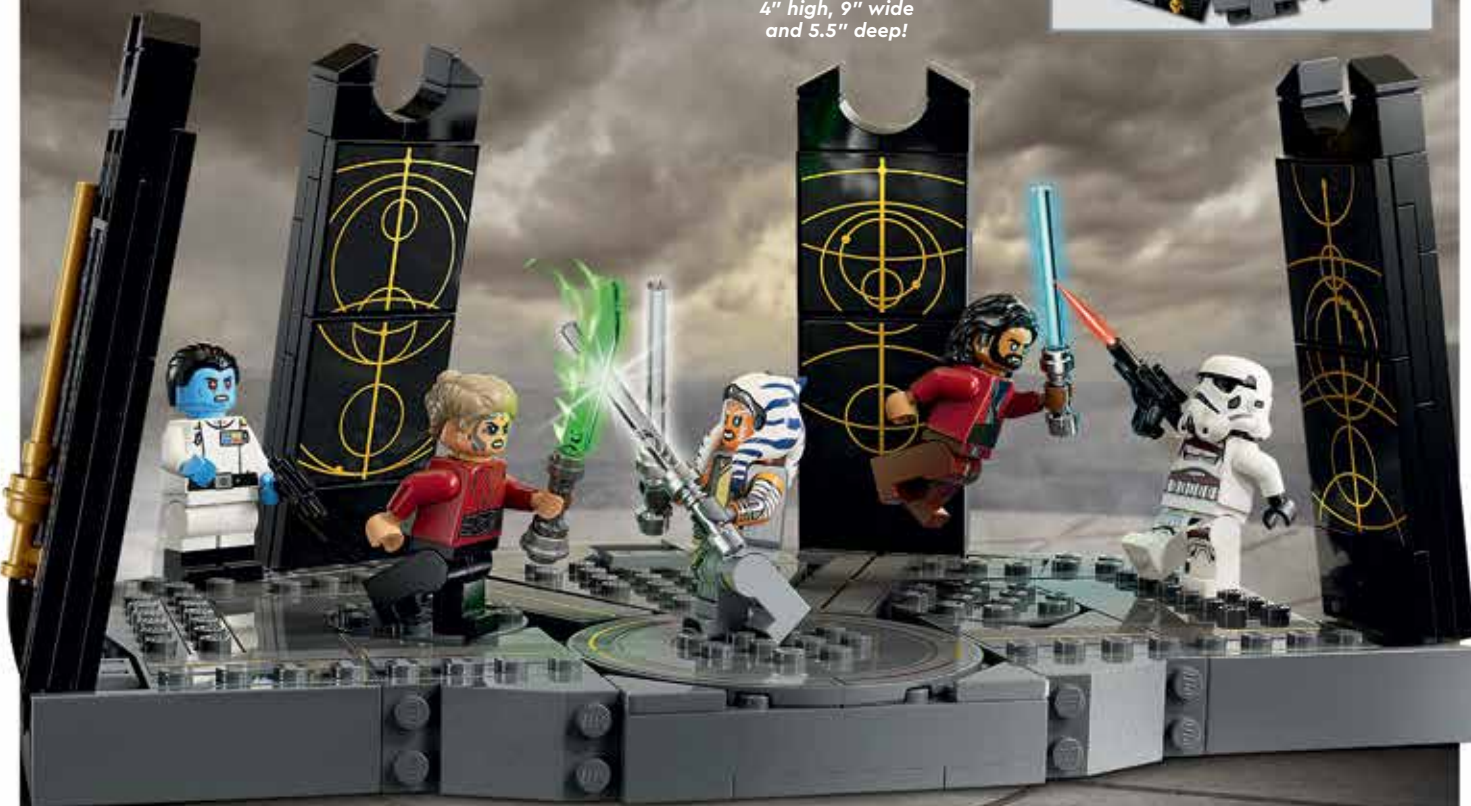

Measures over 2.5" high, 7" long and 2.5" wide!

Find more LEGO® NINJAGO® products online!

MEET GALACTIC FRIENDS AND FOES

NEW

Ahsoka Tano's Duel on Peridea

75385 AGES 8+ 382 PIECES

Join Ahsoka Tano and Ezra Bridger in the ultimate *Star Wars: Ahsoka*™ Season 1 battle against Grand Admiral Thrawn's army. Swing into action on the battle platform with Ahsoka and Ezra's Lightsabers™. Beware Morgan Elsbeth's Blade of Talzin and the Night Trooper's blaster. Leap off the platform with Ezra. Be victorious or be left behind by Admiral Thrawn as he heads back to another galaxy!

The brick-built platform has 3 built-in turntables for spinning LEGO® minifigure battles and a function to recreate Ezra's leap off the platform!

FREE SHIPPING

\$54.99

Includes 2 white Lightsabers™ for Ahsoka Tano, a blaster for Admiral Thrawn, the Blade of Talzin for Morgan Elsbeth, a blue Lightsaber™ for Ezra Bridger and the Night Trooper's blaster!

Measures over 4" high, 9" wide and 5.5" deep!

Includes 5 LEGO® Star Wars™ minifigures!

*Recreate Ahsoka Tano's Duel on Peridea against Grand Admiral Thrawn's army from the *Star Wars: Ahsoka*™ Season 1 finale!*