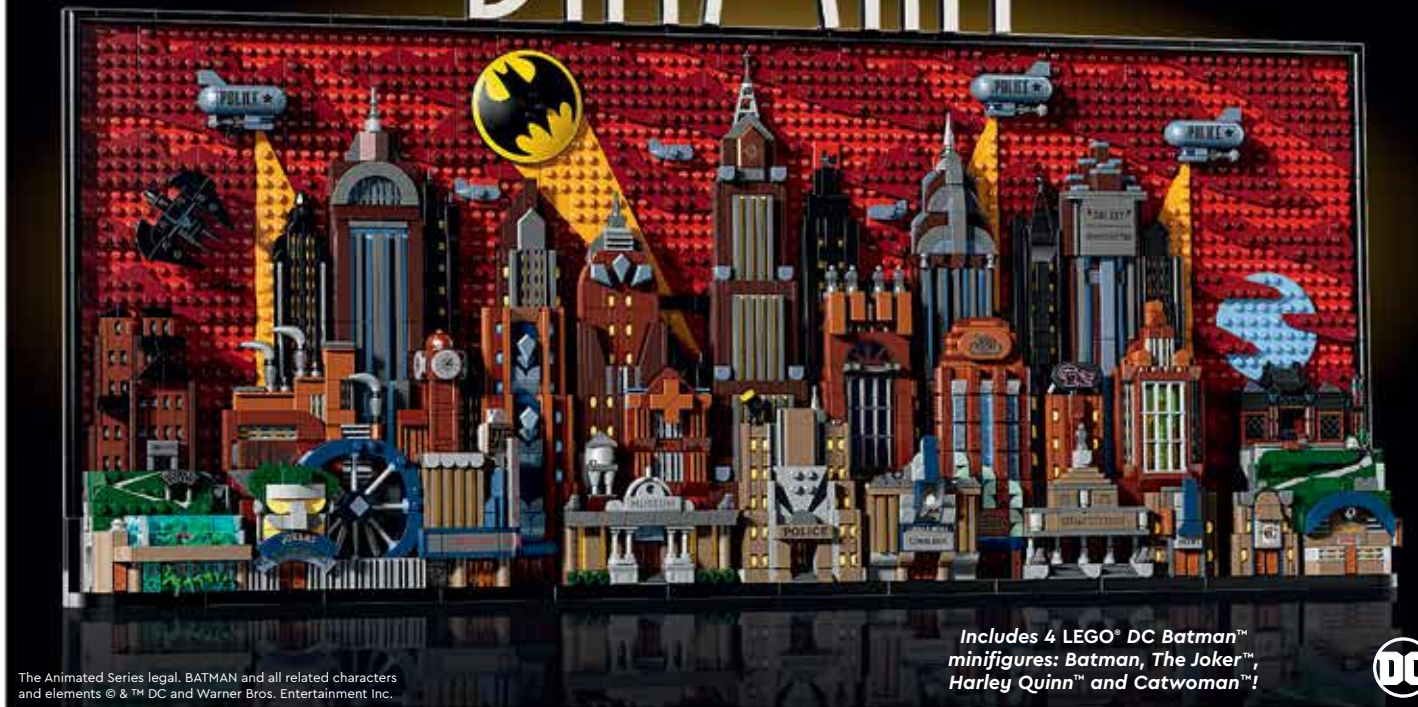

Batman: The Animated Series Gotham City™

76271 AGES 18+ 4,210 PIECES

Evoke the iconic 'dark deco' appearance of Gotham City™ with this building set for adult fans of Batman™. Featuring details from Batman: The Animated Series, plus hidden action scenes. LEGO® DC Batman: The Animated Series Gotham City is a captivating comic adventure gift for adult model-makers.

FREE SHIPPING

$299.99

15 panels detach from this LEGO® DC Super Heroes™ set to show the inside of Wayne Manor, the Batcave™ and Arkham Asylum, as well as the activities of many villains!

BATMAN

Measures over 16" high, 30" wide and 2.5" deep!

The Animated Series legal. BATMAN and all related characters and elements © &™ DC and Warner Bros. Entertainment Inc.

Includes 4 LEGO® DC Batman™ minifigures: Batman, The Joker™, Harley Quinn™ and Catwoman™!

NEW

Batman™ with the Batmobile™ vs. Harley Quinn™ and Mr. Freeze™

76274 AGES 8+ 435 PIECES

▲ CHOKING HAZARD (1). Not for under 3 yrs.

FREE SHIPPING

$59.99

The Batmobile™ measures over 11" long!

A rotatable stand with a name plate gives an all-round view of the Batmobile™!

The Batmobile™ has stud launchers, a lift-up cockpit and turning exhaust flame!

Includes Batman™, Harley Quinn™ and Mr. Freeze™ minifigures!