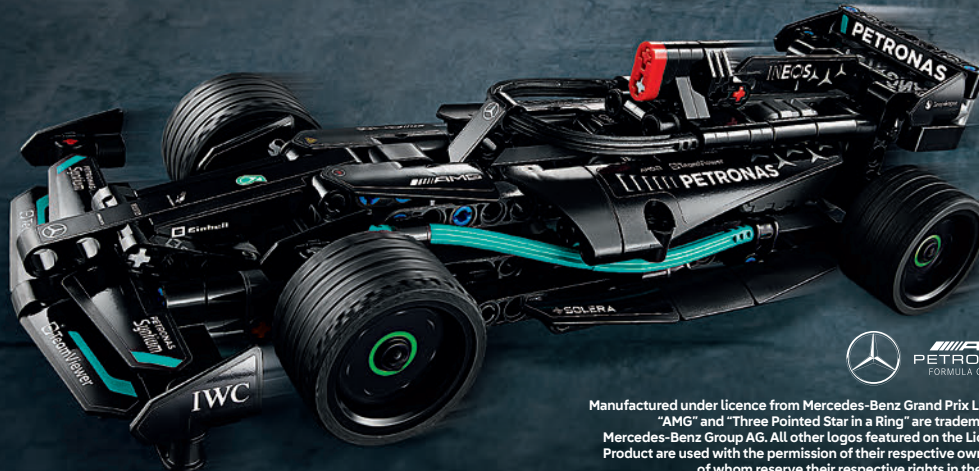

42165
Mercedes-AMG F1 W14
E Performance Pull-Back
7 років та старші