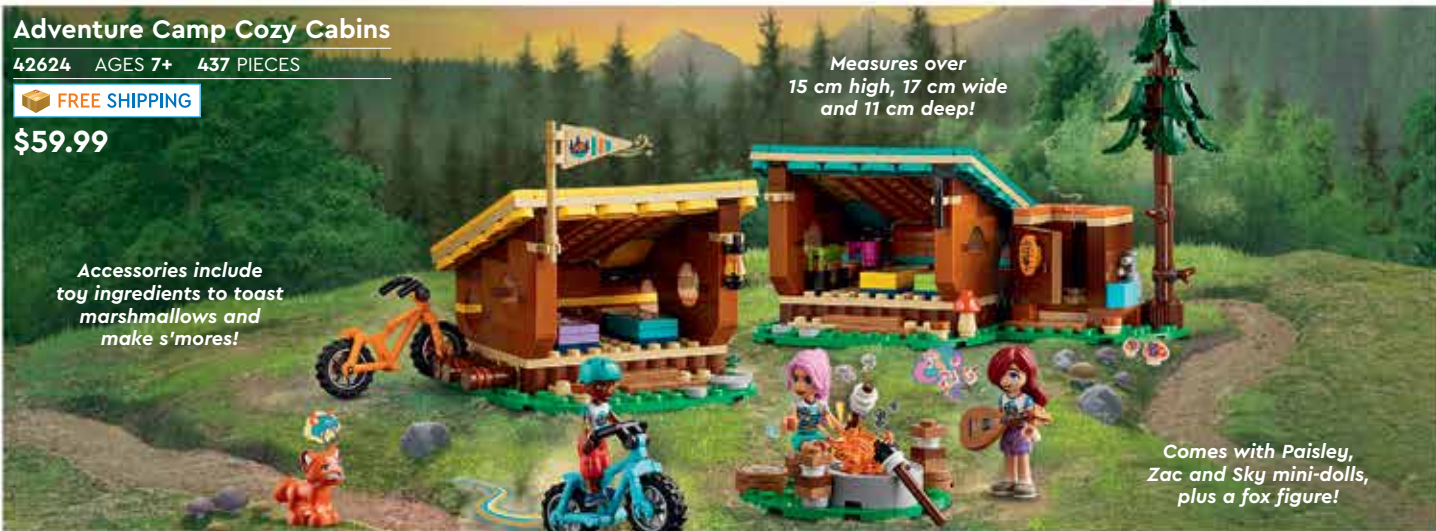

Models cannot be built simultaneously!

Find more LEGO® DREAMZZZ™ products online!

EMBARK ON AN ADVENTURE

Adventure Camp Archery Range

42622 AGES 6+ 157 PIECES

\$19.99

Measures over 8 cm high, 14 cm wide and 12 cm deep!

Includes 2 mini-dolls and a raccoon figure!

Adventure Camp Cozy Cabins

42624 AGES 7+ 437 PIECES

FREE SHIPPING

\$59.99

Measures over 15 cm high, 17 cm wide and 11 cm deep!

Accessories include toy ingredients to toast marshmallows and make s'mores!

Comes with Paisley, Zac and Sky mini-dolls, plus a fox figure!

Adventure Camp Water Sports

42626 AGES 7+ 628 PIECES

FREE SHIPPING

\$89.99

Kids can tell their own friendship stories as they try out all the different activities, from kayaking, fishing and raft building to painting and skipping stones!

Includes 3 mini-dolls and a bear figure!

Measures over 22 cm high, 34 cm wide and 21 cm deep!

Models do not float!

Adventure Camp Tree House

42631 AGES 8+ 1,128 PIECES

There's fun for everyone at the Adventure Camp Tree House! What will friends Leo, Aliya, Jamila and Olly try first – the zip line, the obstacle course, canoeing or rock climbing? Don't forget to visit the treasure island! There's also a bug hunt and lots of creatures to spot, including a cute squirrel with its own treetop bedroom! Then, end the day relaxing by the campfire.