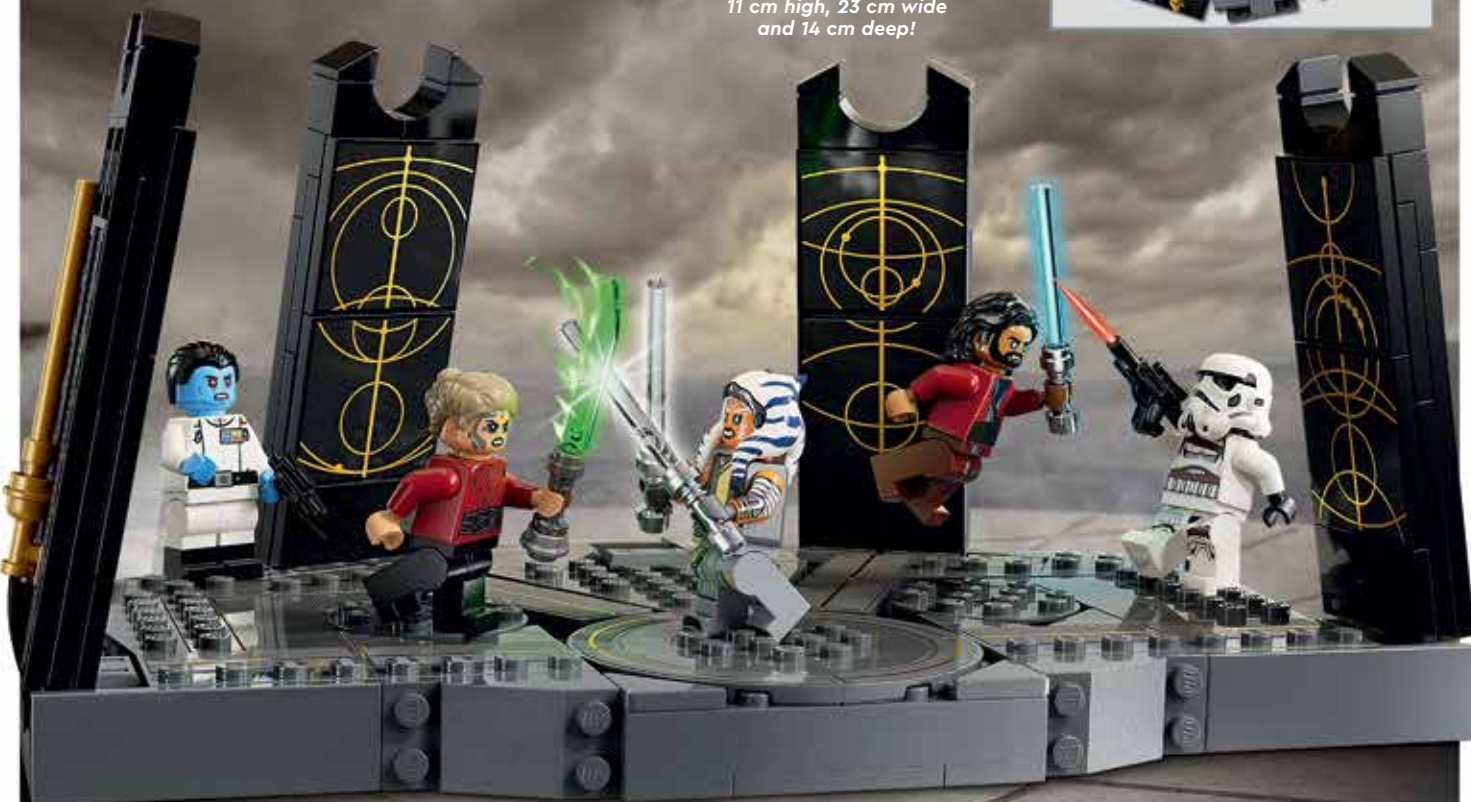

Find more LEGO® NINJAGO® products online!

MEET GALACTIC FRIENDS AND FOES

NEW

Ahsoka Tano's Duel on Peridea

75385 AGES 8+ 382 PIECES

Join Ahsoka Tano and Ezra Bridger in the ultimate *Star Wars: Ahsoka*™ Season 1 battle against Grand Admiral Thrawn's army. Swing into action on the battle platform with Ahsoka and Ezra's Lightsabers™. Beware Morgan Elsbeth's Blade of Talzin and the Night Trooper's blaster. Leap off the platform with Ezra. Be victorious or be left behind by Admiral Thrawn as he heads back to another galaxy!

The brick-built platform has 3 built-in turntables for spinning LEGO® minifigure battles and a function to recreate Ezra's leap off the platform!

FREE SHIPPING

\$69.99

Includes 2 white Lightsabers™ for Ahsoka Tano, a blaster for Admiral Thrawn, the Blade of Talzin for Morgan Elsbeth, a blue Lightsaber™ for Ezra Bridger and the Night Trooper's blaster!

Measures over 11 cm high, 23 cm wide and 14 cm deep!

Includes 5 LEGO® Star Wars™ minifigures!

*Recreate Ahsoka Tano's Duel on Peridea against Grand Admiral Thrawn's army from the *Star Wars: Ahsoka*™ Season 1 finale!*