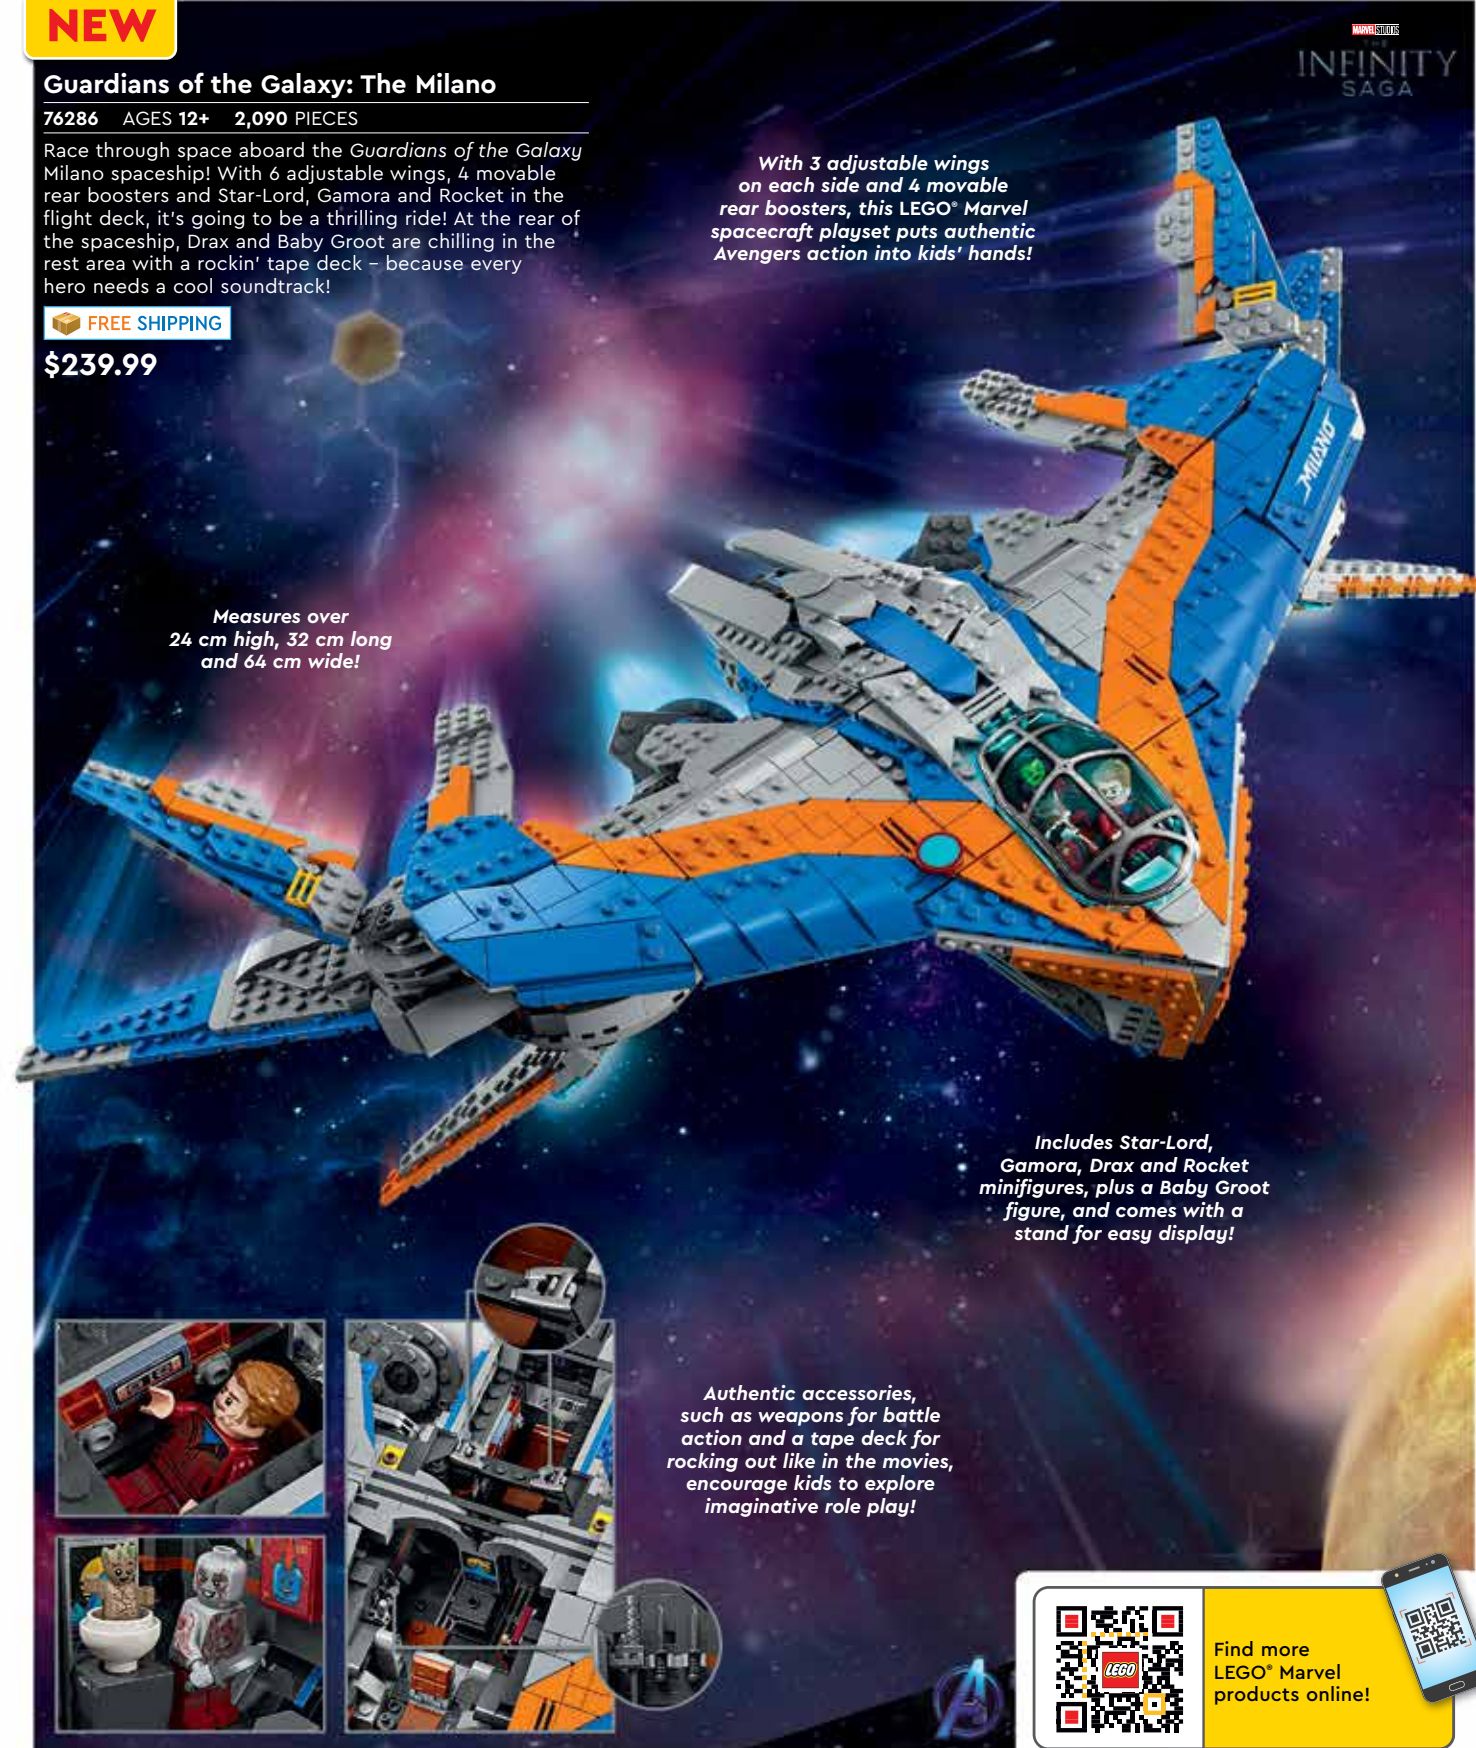

NEW

Guardians of the Galaxy: The Milano

76286 AGES 12+ 2,090 PIECES

FREE SHIPPING

\$239.99

Race through space aboard the Guardians of the Galaxy Milano spaceship! With 6 adjustable wings, 4 movable rear boosters and Star-Lord, Gamora and Rocket in the flight deck, it's going to be a thrilling ride! At the rear of the spaceship, Drax and Baby Groot are chilling in the rest area with a rockin' tape deck – because every hero needs a cool soundtrack!

With 3 adjustable wings on each side and 4 movable rear boosters, this LEGO® Marvel spacecraft playset puts authentic Avengers action into kids' hands!

Measures over 24 cm high, 32 cm long and 64 cm wide!