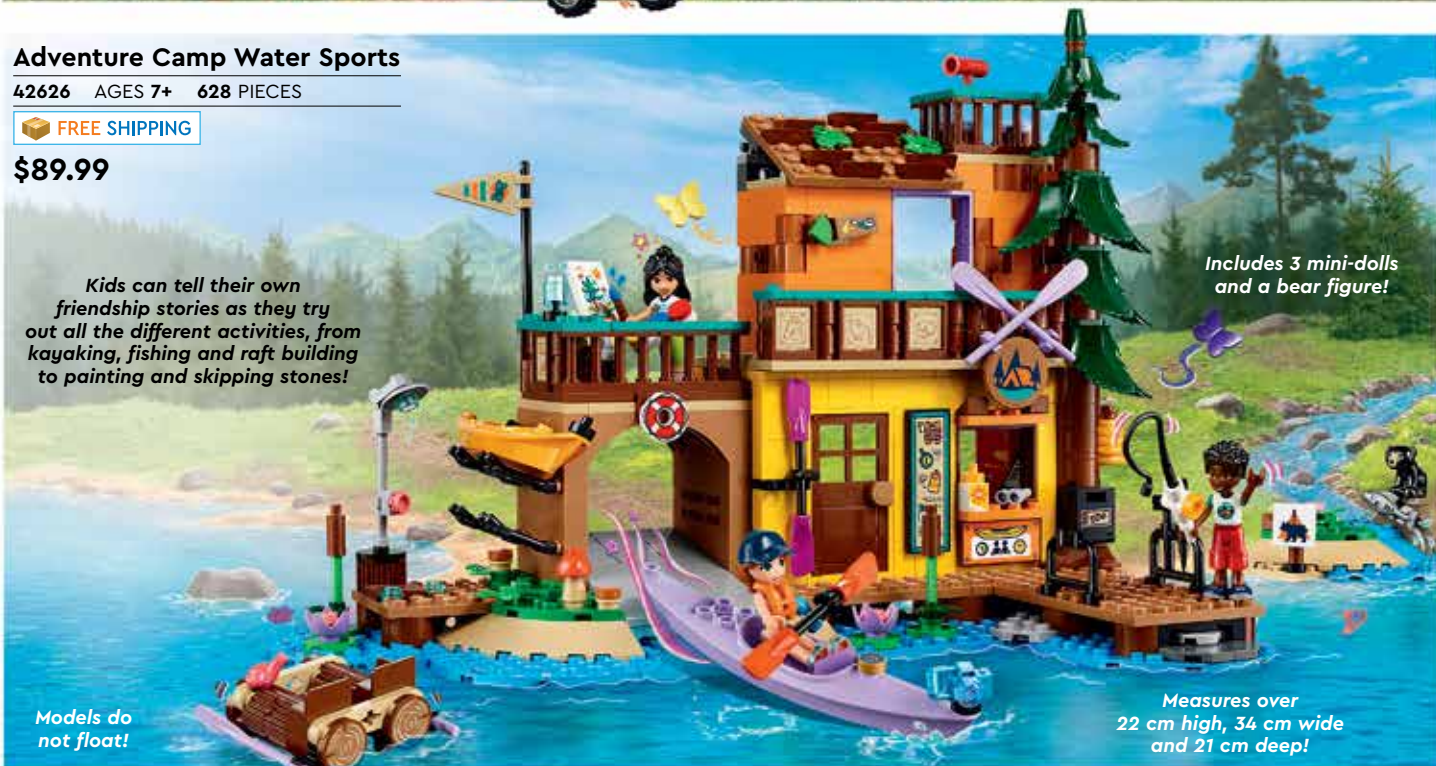

Includes 2 mini-dolls and a raccoon figure!

Adventure Camp Cozy Cabins

42624 AGES 7+ 437 PIECES

FREE SHIPPING

\$59.99

Measures over 15 cm high, 17 cm wide and 11 cm deep!

Accessories include toy ingredients to toast marshmallows and make s'mores!

Comes with Paisley, Zac and Sky mini-dolls, plus a fox figure!

Adventure Camp Water Sports

42626 AGES 7+ 628 PIECES

FREE SHIPPING

\$89.99

Kids can tell their own friendship stories as they try out all the different activities, from kayaking, fishing and raft building to painting and skipping stones!

Includes 3 mini-dolls and a bear figure!

Measures over 22 cm high, 34 cm wide and 21 cm deep!

Models do not float!

Adventure Camp Tree House

42631 AGES 8+ 1,128 PIECES

There's fun for everyone at the Adventure Camp Tree House! What will friends Leo, Aliya, Jamila and Olly try first – the zip line, the obstacle course, canoeing or rock climbing? Don't forget to visit the treasure island! There's also a bug hunt and lots of creatures to spot, including a cute squirrel with its own treetop bedroom! Then, end the day relaxing by the campfire.