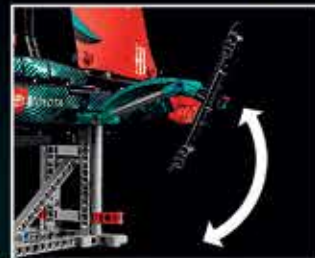

42174 AGES 18+ 962 PIECES

FREE SHIPPING

\$149.99

Measures over
68 cm high, 56 cm long
and 33 cm wide!

Use the pneumatic function to pump up the hydrofoil cant arms with this LEGO® Technic™ interpretation of the hydraulic method used for canting the arms on a real racing yacht!