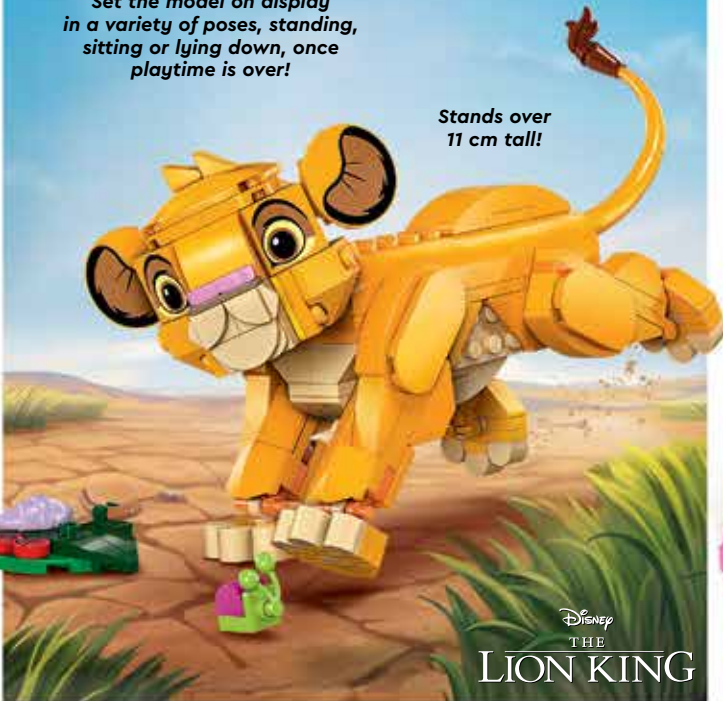

Travel through the set looking for the hidden minibeasts and woodland creatures, including the beavers, who are building a dam, and the squirrel in its treetop bedroom!

Measures over 32 cm high, 43 cm wide and 34 cm deep!

Models do not float!

Find more LEGO® Friends products online and watch the series!

Simba the Lion King Cub

43243 AGES 6+ 222 PIECES

\$24.99

Create Simba and his 'food' and play out fun stories!

Set the model on display in a variety of poses, standing, sitting or lying down, once playtime is over!

Stands over 11 cm tall!

Disney THE LION KING

Mirabel's Photo Frame and Jewellery Box

43239 AGES 6+ 334 PIECES

FREE SHIPPING

\$39.99

Includes a small jewellery box, photo frame with stand and extra clips, wearable bracelet, plus a Mirabel mini-doll!