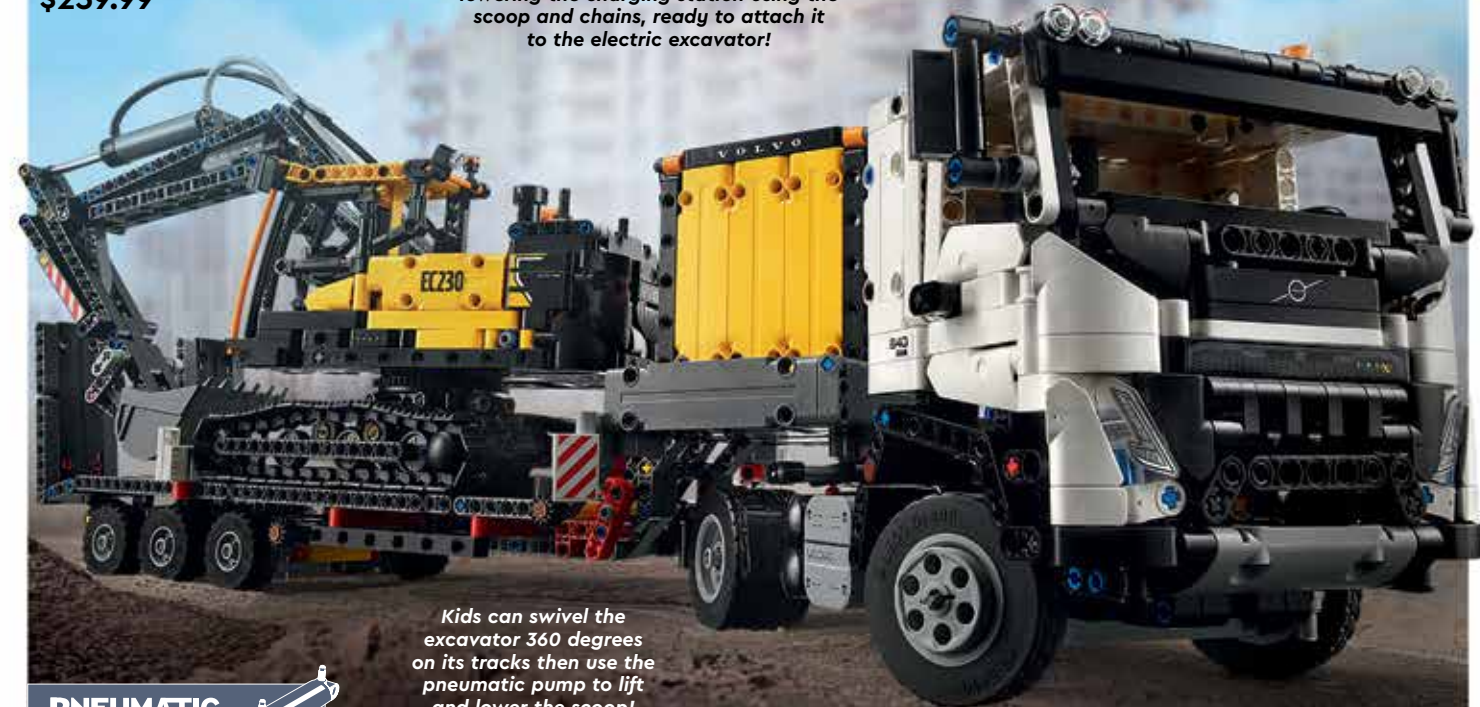

Kids can swivel the excavator 360 degrees on its tracks then use the pneumatic pump to lift and lower the scoop!

Measures over 8 cm high, 68 cm long and 13 cm wide!

PNEUMATIC FUNCTIONS

The Volvo trademarks (word and device) are registered trademarks of Volvo Trademark Holding AB and are used pursuant to a license.

NEW