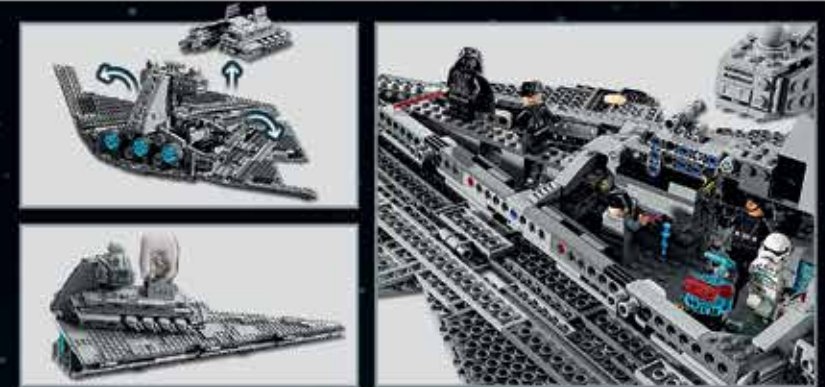

Includes a hidden foldout carry handle for flight play, 2 spring-loaded shooters and a lift-off top panel and foldout side panels for access to the detailed interior!

The interior features the bridge, command room, break room, armoury, control panels and cargo box with kyber crystal-inspired and thermal detonator elements!