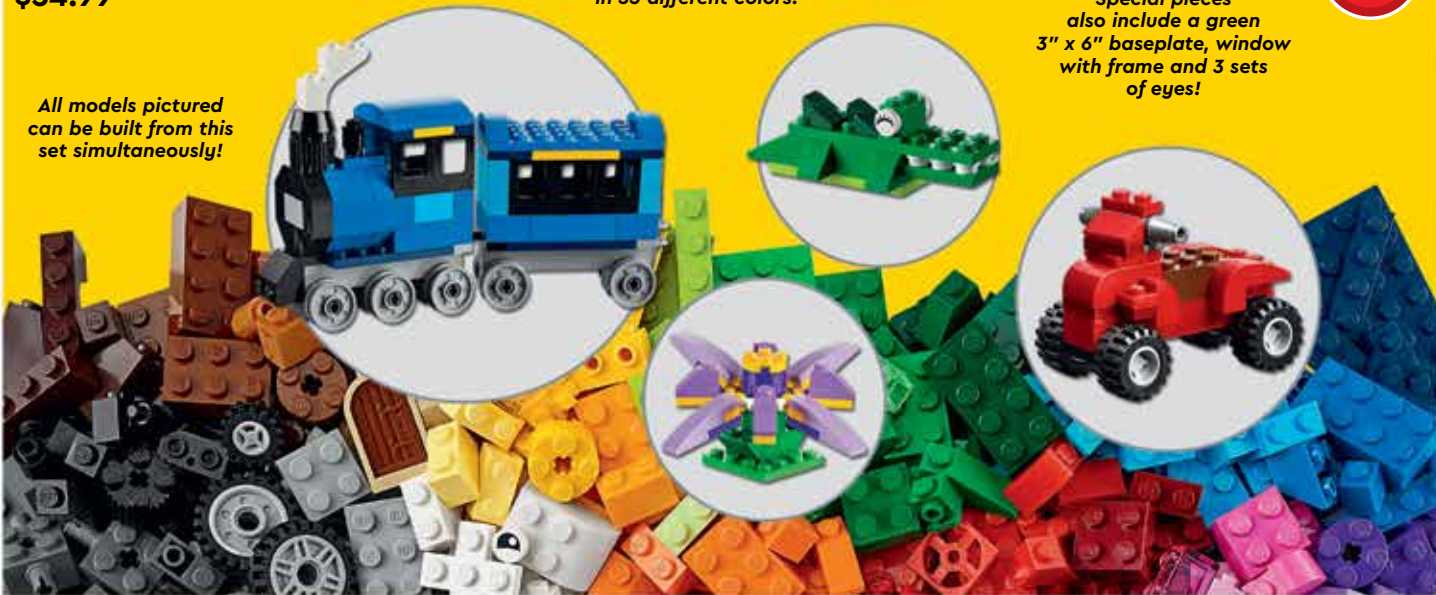

LEGO® Medium Creative Brick Box

10696 AGES 4+ 484 PIECES

$34.99

Includes a wide range of LEGO® bricks in 35 different colors!

Special pieces also include a green 3" x 6" baseplate, window with frame and 3 sets of eyes!

4+

All models pictured can be built from this set simultaneously!