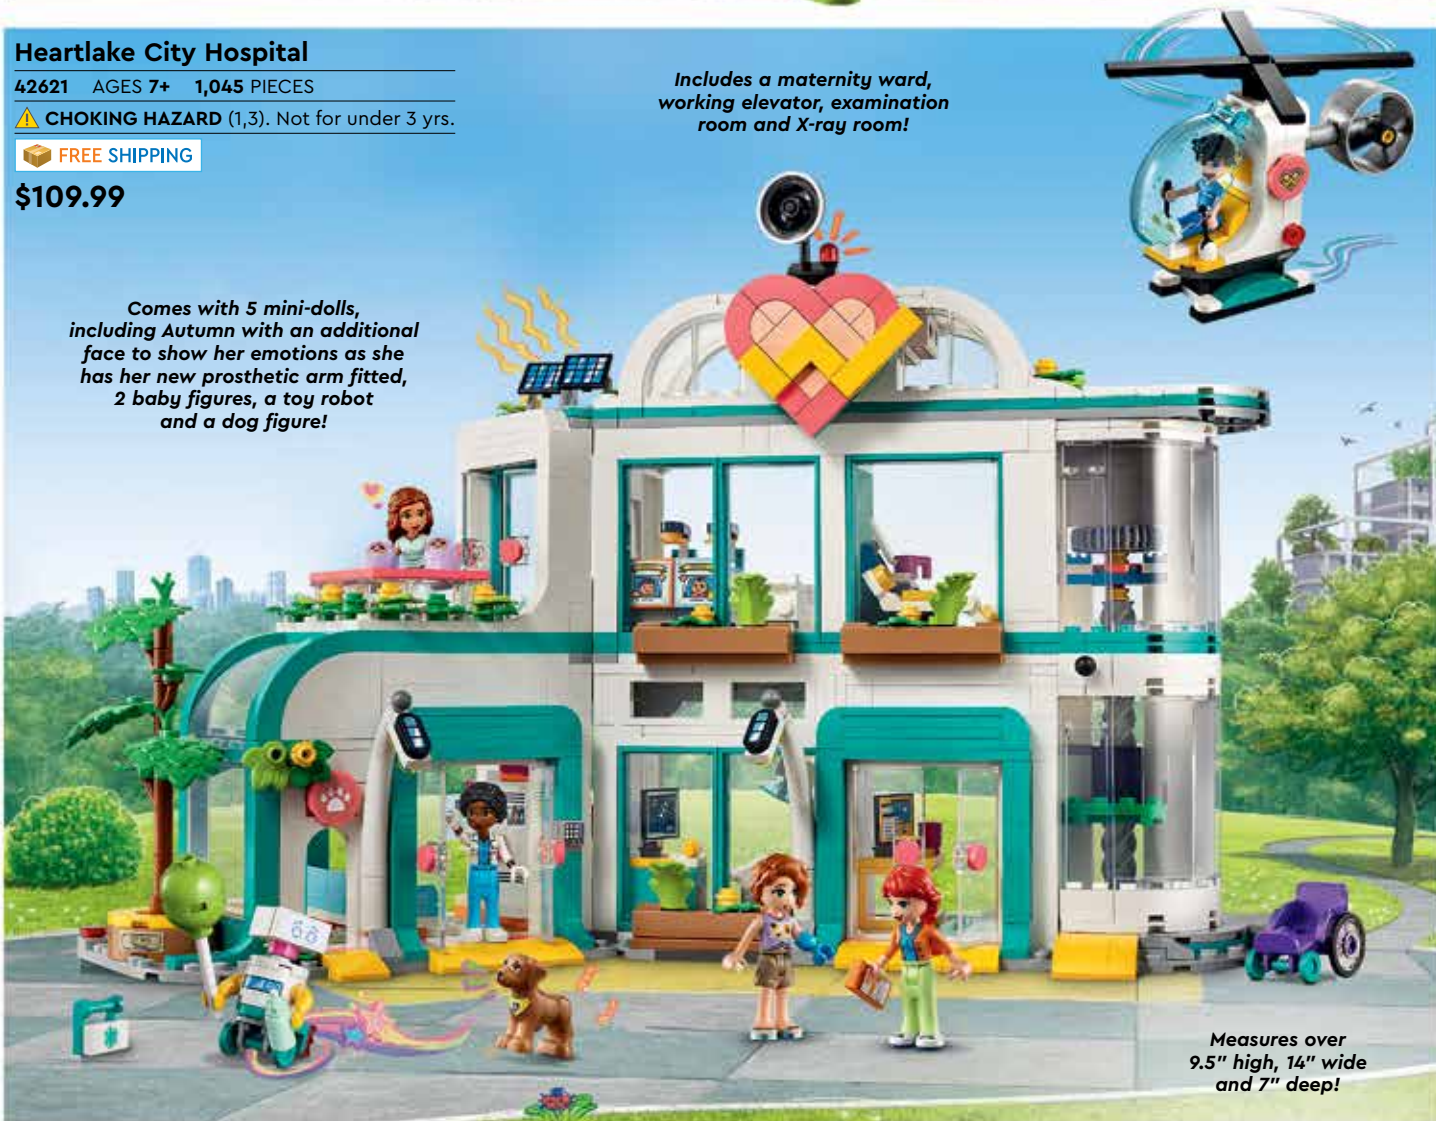

Measures over 9.5" high, 14" wide and 7" deep!

Andrea's Modern Mansion

42639 AGES 14+ 2,275 PIECES

Build and display the beautiful home that belongs to Andrea – one of the original LEGO® Friends, who is now grown up. Andrea is hosting a party, so it's the perfect time for friends old and new to get together. Explore the outdoor areas, where there's a pool, hot tub and piano. Check out the garage and sports car. Ride in the elevator or head indoors to relax in the bedroom with its rotating bed!

EXCLUSIVE 📦 FREE SHIPPING

$199.99

Comes with a cast of 10 mini-dolls and 2 figures old and new, including some of the classic friends who are now grown up plus newer additions to the Friends lineup!

Four-story home with a pool, hot tub, yoga and music spaces and a waterfall!