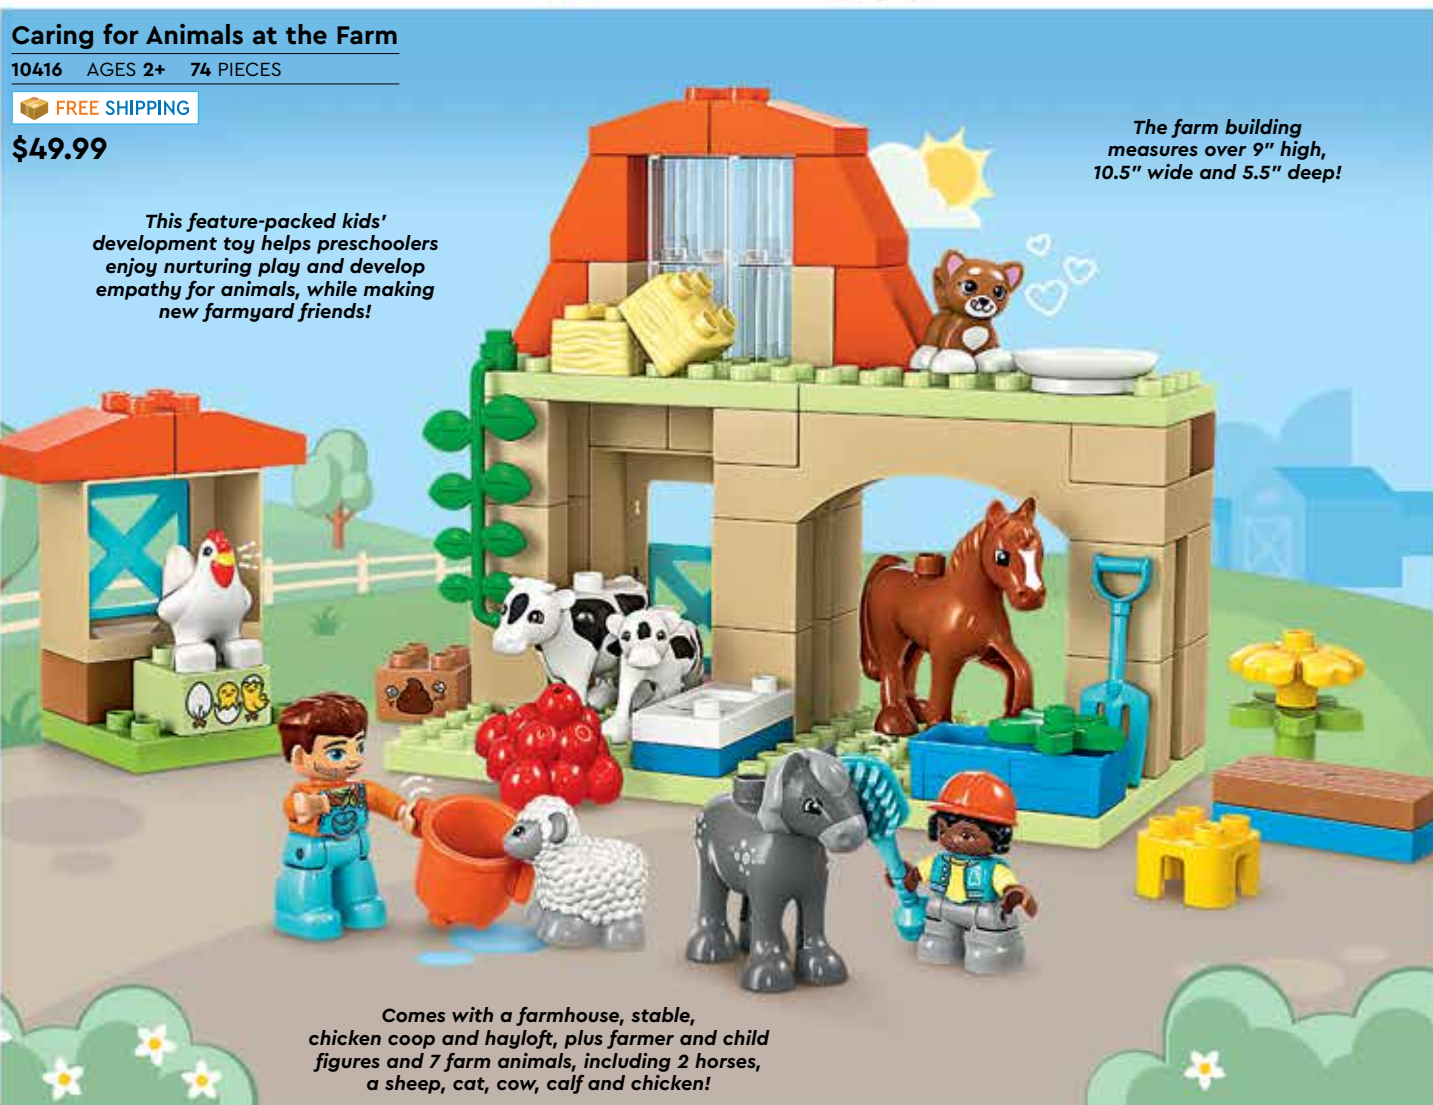

## Gingerbread Ornaments

40642 AGES 6+ 190 PIECES  
\$12.99

Customize the gingerbread decorations with eyes, mouths and seasonal outfits!

Each gingerbread figure measures over 4" tall!

Find more LEGO® holiday products online!

## Number Train – Learn To Count

10954 AGES 1½+ 23 PIECES

\$19.99

The playset measures over 3.5" high and 18.5" long!

Includes 10 number bricks, plus boy, girl and dog LEGO® DUPLO® figures!

## Caring for Animals at the Farm

10416 AGES 2+ 74 PIECES

FREE SHIPPING

\$49.99

This feature-packed kids' development toy helps preschoolers enjoy nurturing play and develop empathy for animals, while making new farmyard friends!

The farm building measures over 9" high, 10.5" wide and 5.5" deep!

Comes with a farmhouse, stable, chicken coop and hayloft, plus farmer and child figures and 7 farm animals, including 2 horses, a sheep, cat, cow, calf and chicken!