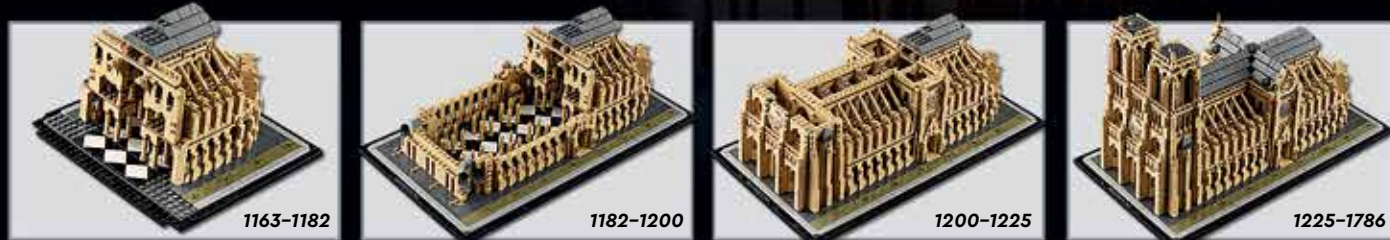

Experience every step in the architectural evolution of an iconic Paris landmark through the ages with this LEGO® Architecture building set for adults!

Find more LEGO® Architecture products online!

NEW

Over the Moon with Pharrell Williams

10391 AGES 18+ 966 PIECES

▲ **CHOKING HAZARD** (1,3). Not for under 3 yrs.

Embark on a fantastic journey with the LEGO® Icons Over the Moon with Pharrell Williams building project for adults. As a child, Pharrell's creative optimism and his surroundings at Atlantis Apartments fueled his curiosity and provided the launchpad that helped him build the future he wanted for himself, and others like him. The inspiring display model depicts a space shuttle heading for the stars, propelled by a colorful jet stream. This set also includes Pharrell Williams and Helen Williams astronaut minifigures, plus 49 interchangeable character heads.

EXCLUSIVE FREE SHIPPING

$109.99

The model space shuttle has an opening cockpit and comes with attachable landing gear, and the set also includes 2 space helmets with opening gold-colored visors!