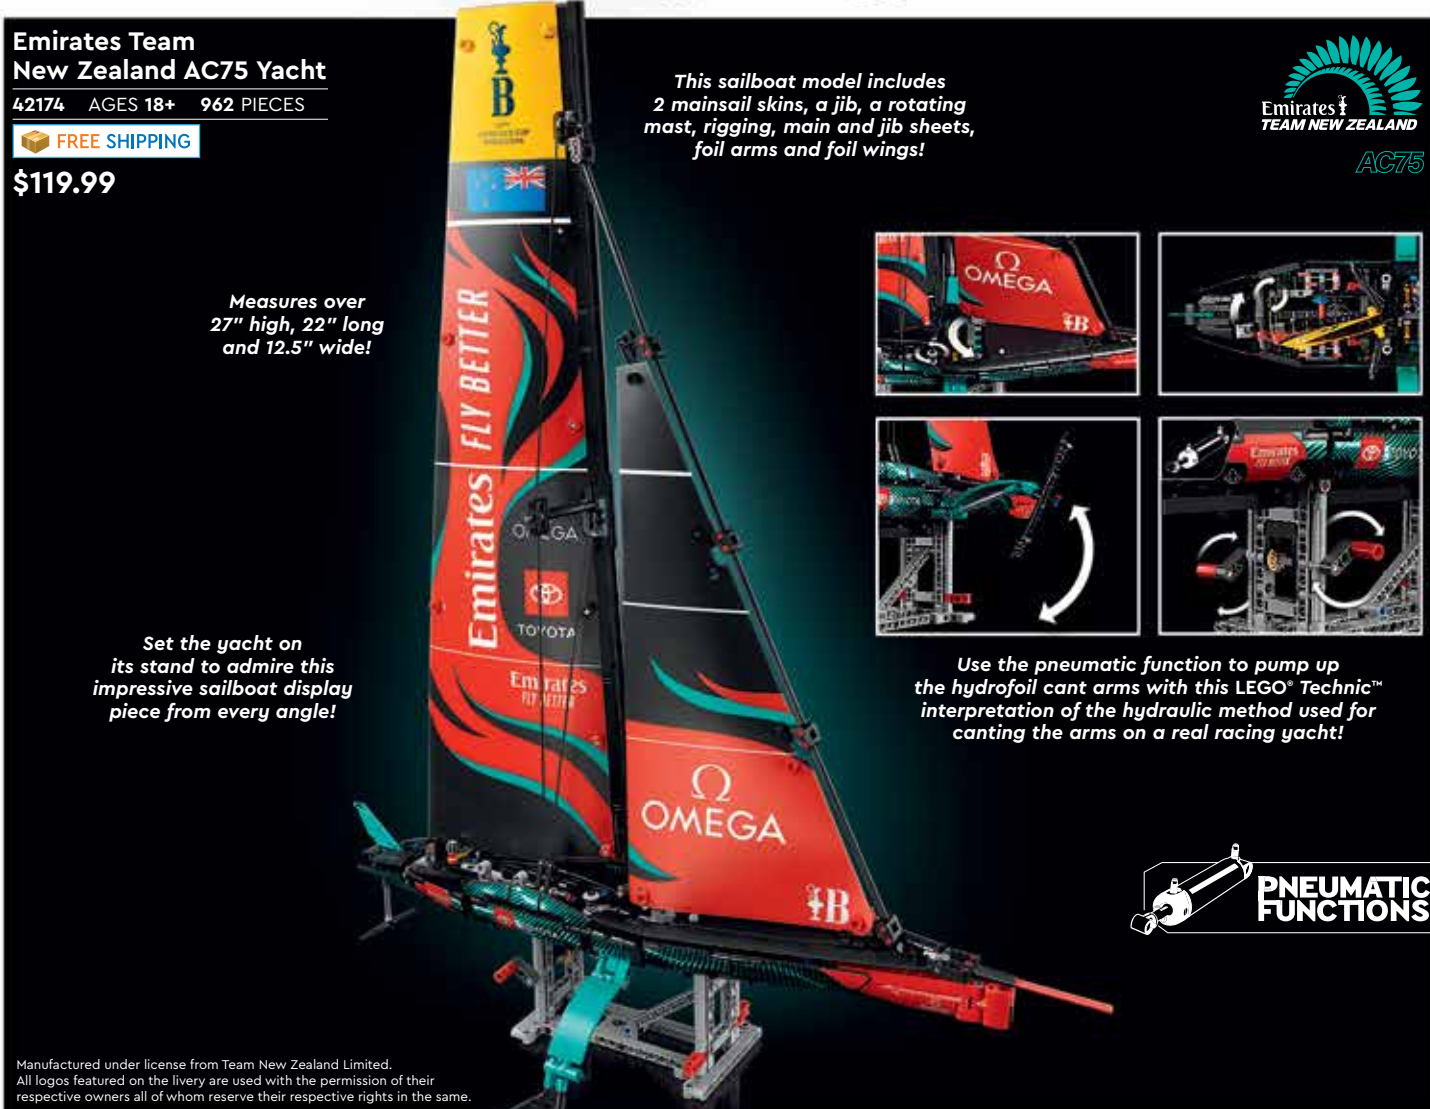

Measures over 3.5" high, 9" long and 3" wide!

The MACK trademarks and designs are registered rights of the AB Volvo Group and are used pursuant to a license.

## Emirates Team New Zealand AC75 Yacht

42174 AGES 18+ 962 PIECES

FREE SHIPPING

\$119.99

This sailboat model includes 2 mainsail skins, a jib, a rotating mast, rigging, main and jib sheets, foil arms and foil wings!