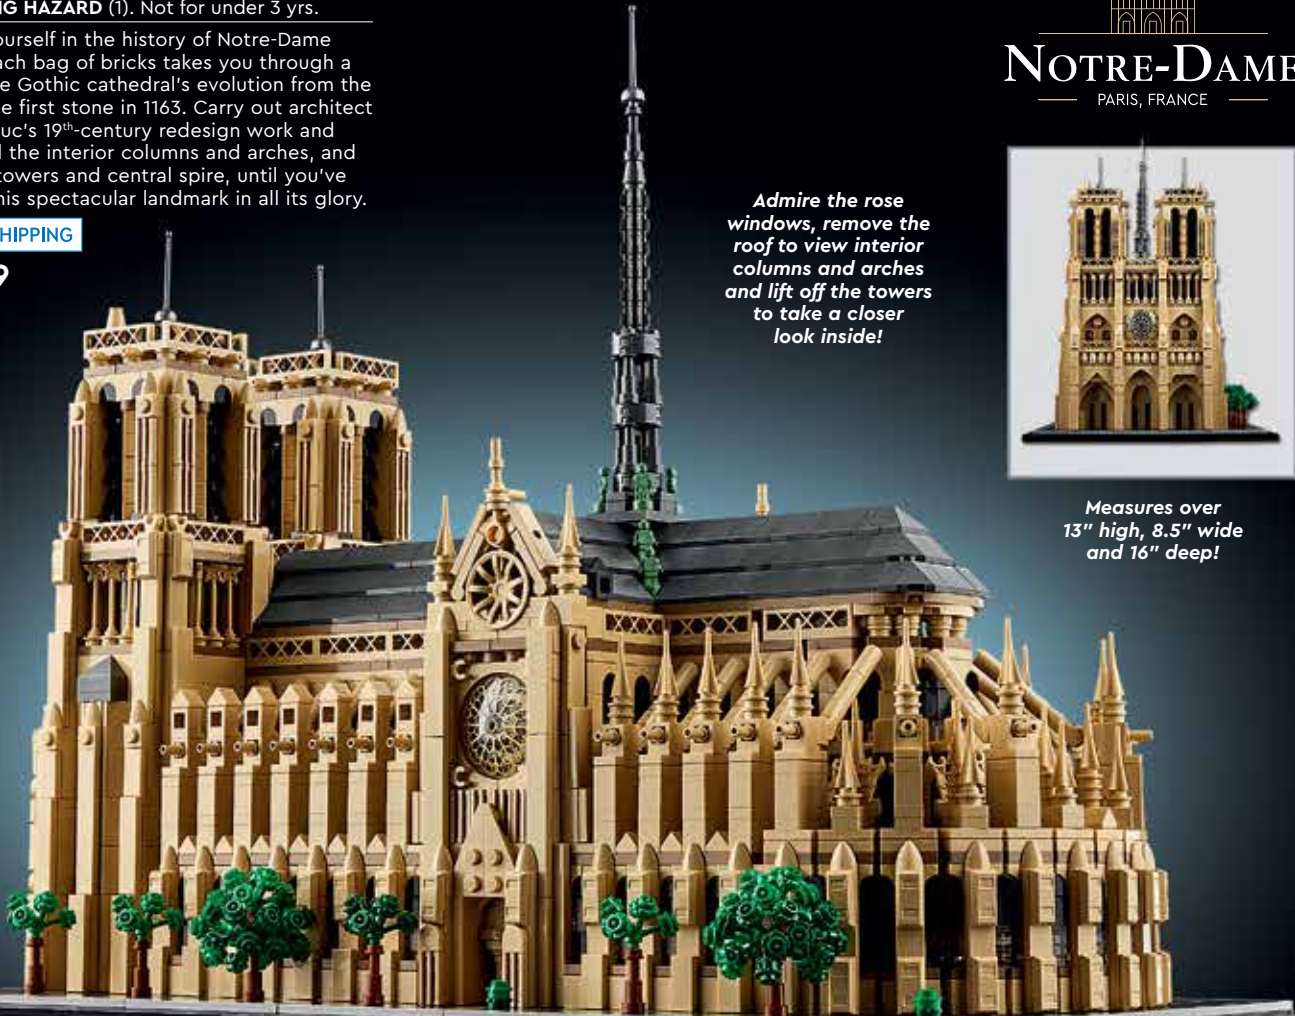

Notre-Dame de Paris

21061 AGES 18+ 4,383 PIECES

▲ **CHOKING HAZARD** (1). Not for under 3 yrs.

Immerse yourself in the history of Notre-Dame de Paris. Each bag of bricks takes you through a phase in the Gothic cathedral's evolution from the laying of the first stone in 1163. Carry out architect Viollet-le-Duc's 19th-century redesign work and more. Build the interior columns and arches, and the iconic towers and central spire, until you've captured this spectacular landmark in all its glory.

FREE SHIPPING

$229.99

Admire the rose windows, remove the roof to view interior columns and arches and lift off the towers to take a closer look inside!

NOTRE-DAME
PARIS, FRANCE