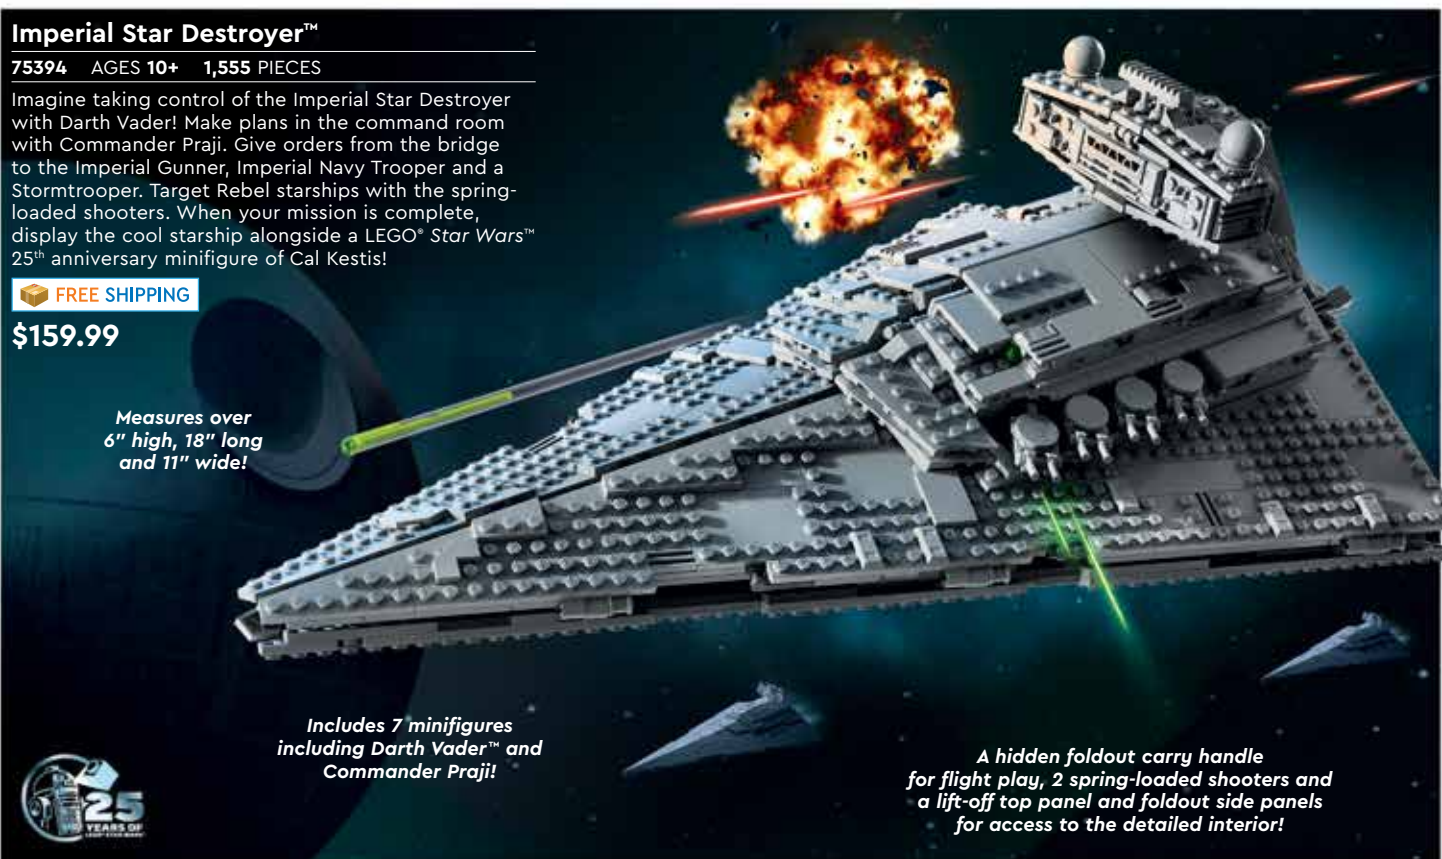

Includes 7 minifigures including Darth Vader™ and Commander Praji!

A hidden foldout carry handle for flight play, 2 spring-loaded shooters and a lift-off top panel and foldout side panels for access to the detailed interior!

Jedi Bob's Starfighter

75388 AGES 8+ 305 PIECES

📦 **FREE SHIPPING**

$39.99

Measures over 2.5" high, 10" long and 6" wide!

The LEGO® brick-built starship features an opening cockpit with a storage compartment, 2 spring-loaded shooters, clips for Lightsabers™ and retractable landing gear!