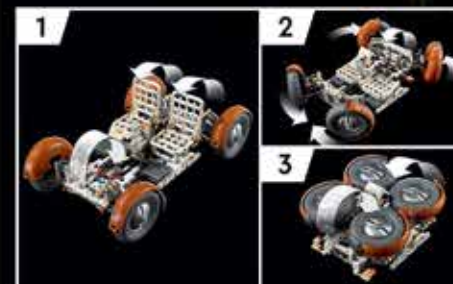

Remember the Apollo 17 mission with a display that features the lunar roving vehicle alongside 3 detailed equipment attachments, each with its own information plaque!