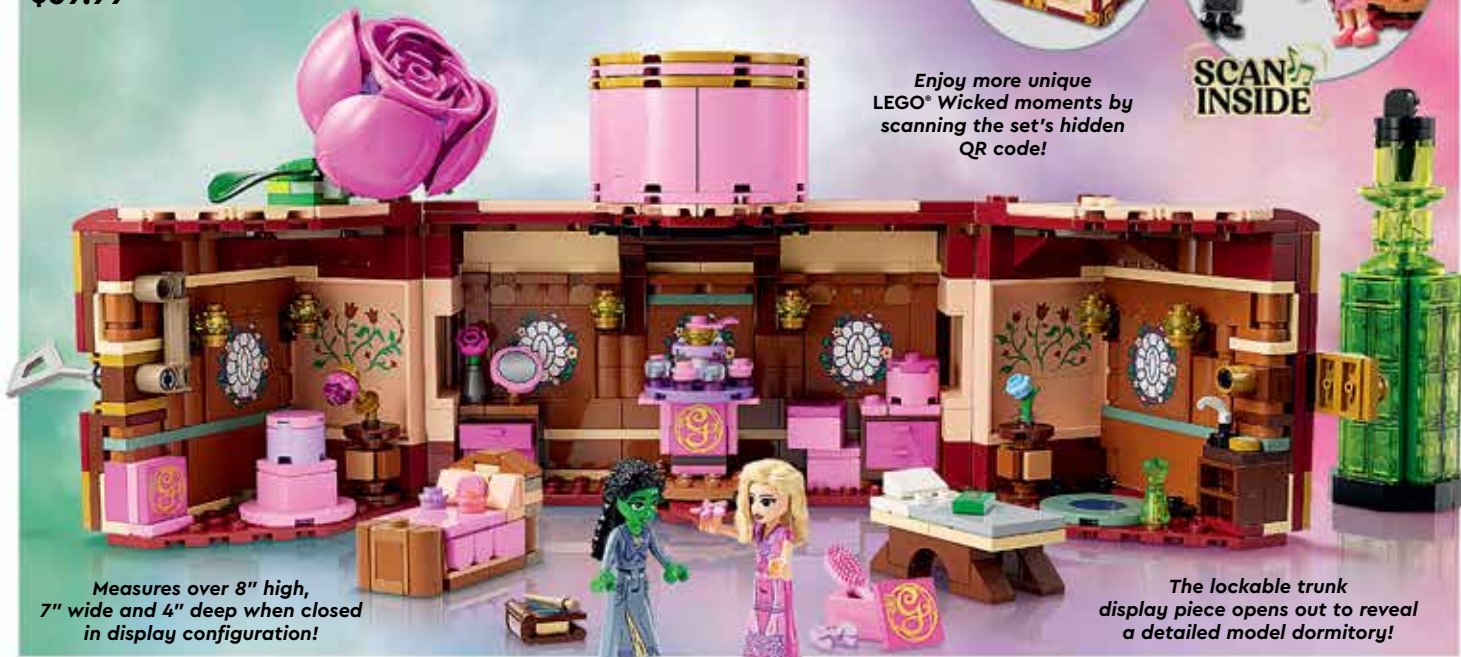

**SCAN INSIDE**

Kids scan the hidden QR code to access the popular song from the movie!

Includes an Elphaba figure that stands over 5" tall and a Glinda figure that stands over 5" tall!

**NEW**

## Glinda & Elphaba's Dormitory

75683 AGES 8+ 740 PIECES

**FREE SHIPPING**

**\$69.99**

This playset includes the 2 Wicked lead characters dressed in pajamas, just like in the scene from the movie, as well as 2 daytime outfits for dress-up fun!

Enjoy more unique LEGO® Wicked moments by scanning the set's hidden QR code!

**SCAN INSIDE**

The lockable trunk display piece opens out to reveal a detailed model dormitory!

Measures over 8" high, 7" wide and 4" deep when closed in display configuration!