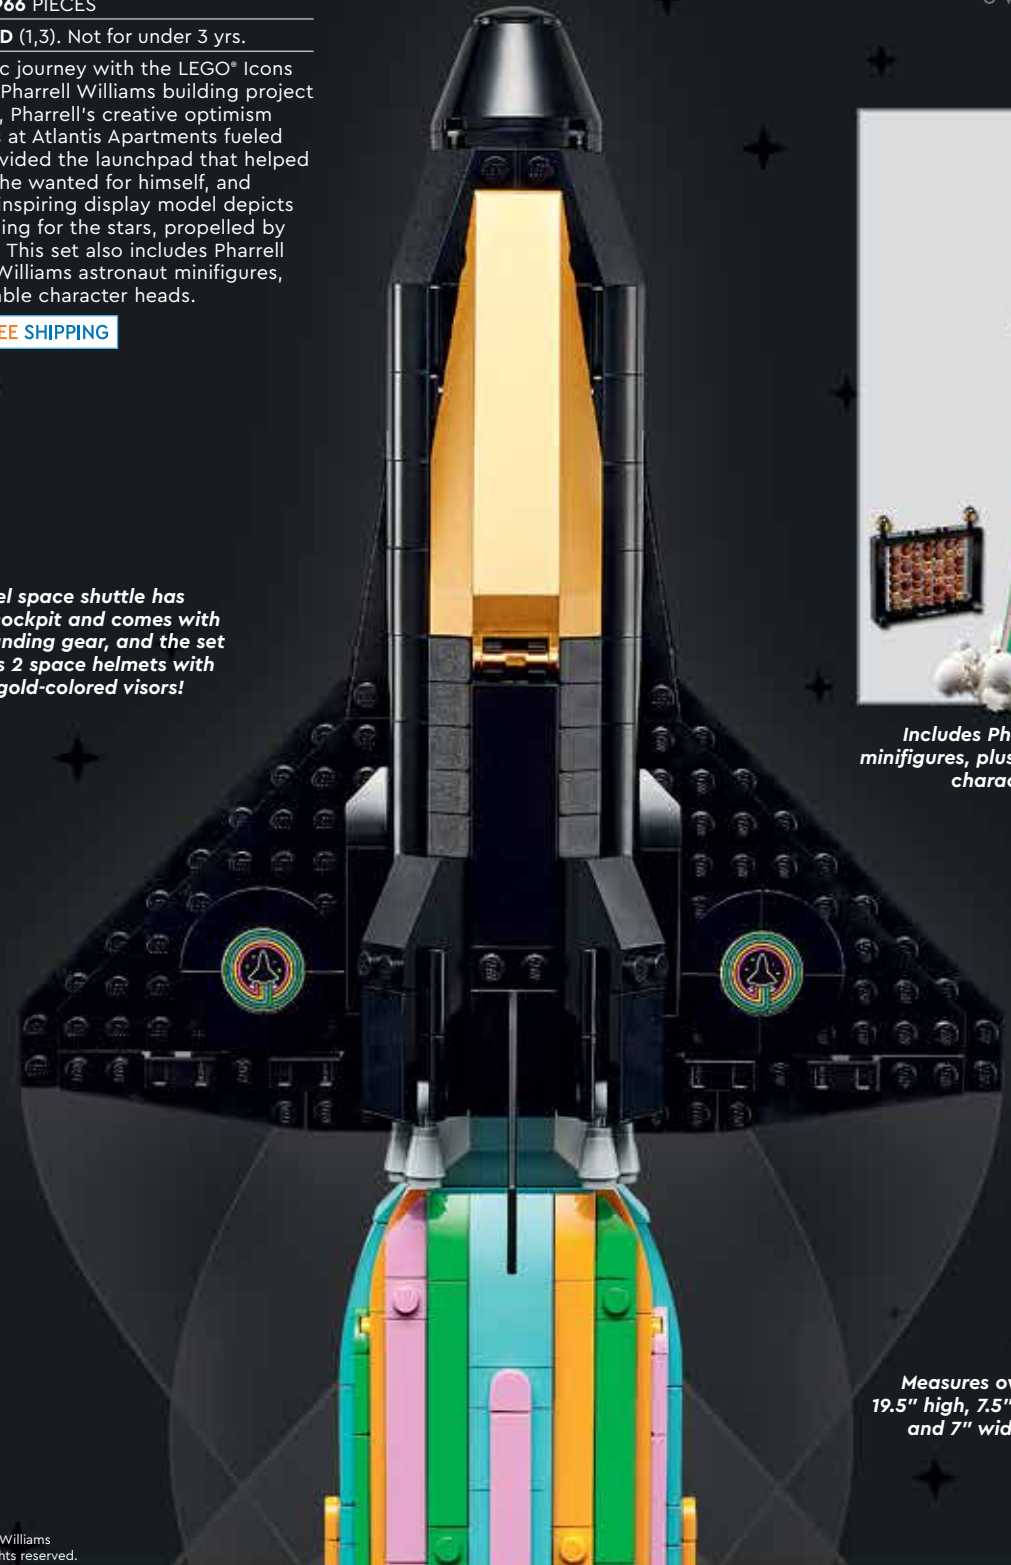

**Over the Moon with Pharrell Williams**

10391 AGES 18+ 966 PIECES

▲ **CHOKING HAZARD** (1,3). Not for under 3 yrs.

Embark on a fantastic journey with the LEGO® Icons Over the Moon with Pharrell Williams building project for adults. As a child, Pharrell's creative optimism and his surroundings at Atlantis Apartments fueled his curiosity and provided the launchpad that helped him build the future he wanted for himself, and others like him. The inspiring display model depicts a space shuttle heading for the stars, propelled by a colorful jet stream. This set also includes Pharrell Williams and Helen Williams astronaut minifigures, plus 49 interchangeable character heads.

EXCLUSIVE FREE SHIPPING

\$109.99

The model space shuttle has an opening cockpit and comes with attachable landing gear, and the set also includes 2 space helmets with opening gold-colored visors!

**PHARRELL WILLIAMS**  
OVER THE MOON

Includes Pharrell and Helen minifigures, plus 49 interchangeable character heads!

Measures over 19.5" high, 7.5" deep and 7" wide!

The image and name of Pharrell Williams are used with permission. All rights reserved.