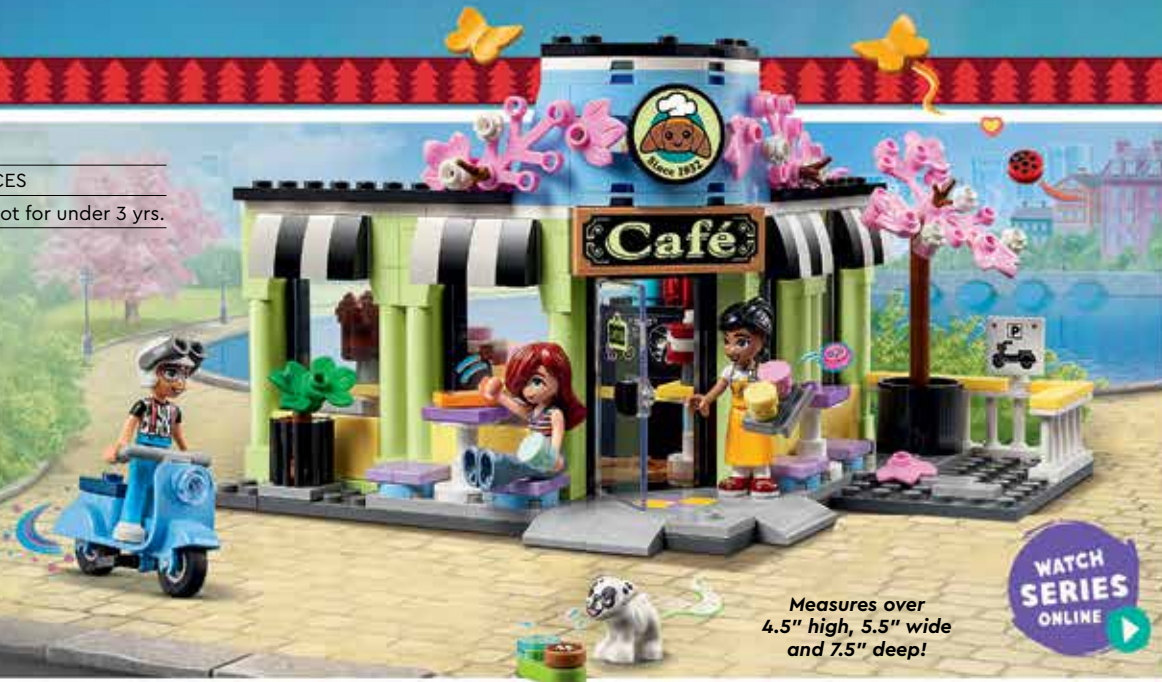

4+

The set comes with lots of accessories to boost play, including a saddle, carrot, apple, brush and a ribbon!

## Heartlake City Café

42618 AGES 6+ 426 PIECES

⚠️ CHOKING HAZARD (1). Not for under 3 yrs.

**\$29.99**

*Includes macarons, a croissant, scooter, delivery box and a dog bowl!*

*Includes 3 mini-dolls and a dog figure!*

Measures over 4.5" high, 5.5" wide and 7.5" deep!

WATCH SERIES ONLINE

## Heartlake City Hospital

42621 AGES 7+ 1,045 PIECES

⚠️ CHOKING HAZARD (1,3). Not for under 3 yrs.

📦 FREE SHIPPING

**\$109.99**

*Comes with 5 mini-dolls, including Autumn with an additional face to show her emotions as she has her new prosthetic arm fitted, 2 baby figures, a toy robot and a dog figure!*