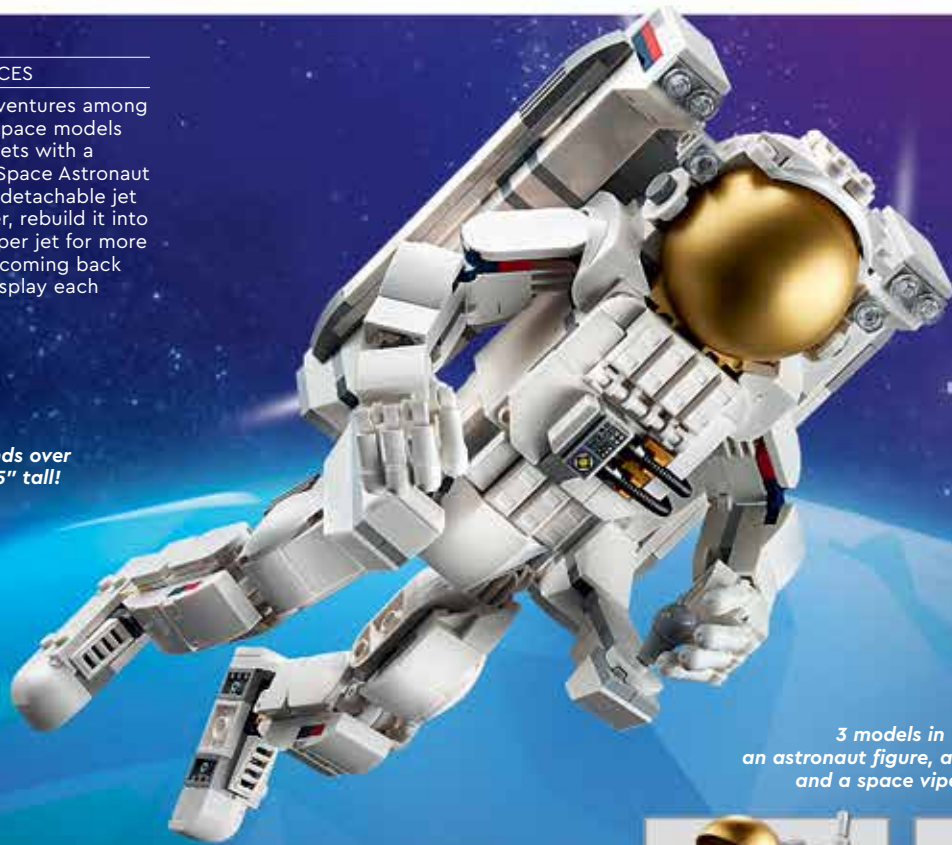

## Space Astronaut

31152 AGES 9+ 647 PIECES

Blast off into space for adventures among the stars with 3 different space models in 1 box. Explore new planets with a supercool LEGO® Creator Space Astronaut with a golden visor and a detachable jet propulsion backpack. Later, rebuild it into a space dog or a space viper jet for more intergalactic action. After coming back down to Earth, you can display each model on its own stand.

**FREE SHIPPING**

**\$54.99**

Stands over 10.5" tall!

3 models in 1: an astronaut figure, a space dog and a space viper jet!

The astronaut has posable legs, feet, arms and fingers, and the space dog has a posable tail and legs so kids can choose how to position them!