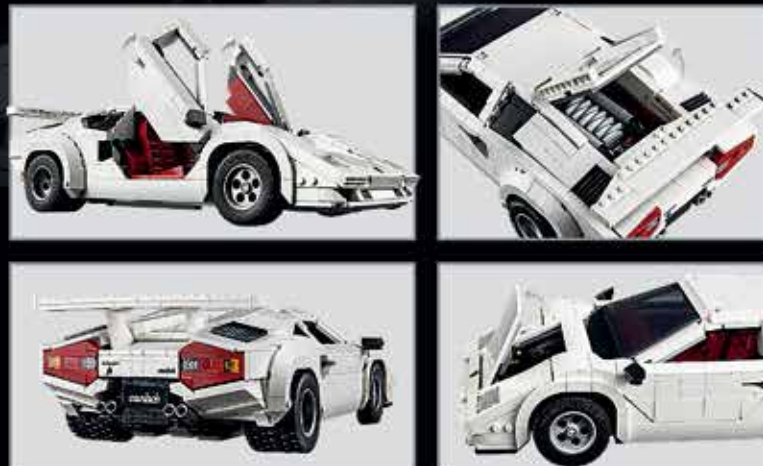

This LEGO® car model has a detailed cockpit with working steering, opening scissor doors, trunk and rear hood, a detailed V12 engine, deep-dish rims and a large rear spoiler!

The "Lamborghini" and "Lamborghini Bull and Shield" trademarks, copyrights, designs and models are used under license from Automobili Lamborghini S.p.A, Italy.

The Lord of the Rings: Barad-dûr™

10333 AGES 18+ 5,471 PIECES

Immerse yourself in a rewarding project with this *Lord of the Rings: Barad-dûr™* building set for adults. Craft a meticulously detailed replica of the ominous fortress, its soaring tower elevating the menacing Eye of Sauron™ high above Middle-earth™. This stunning model makes a striking centerpiece for the home or office and comes with 10 iconic characters for recreating epic movie scenes.

EXCLUSIVE FREE SHIPPING

$459.99

The fortress measures over 32.5" high, 17.5" wide and 12" deep!