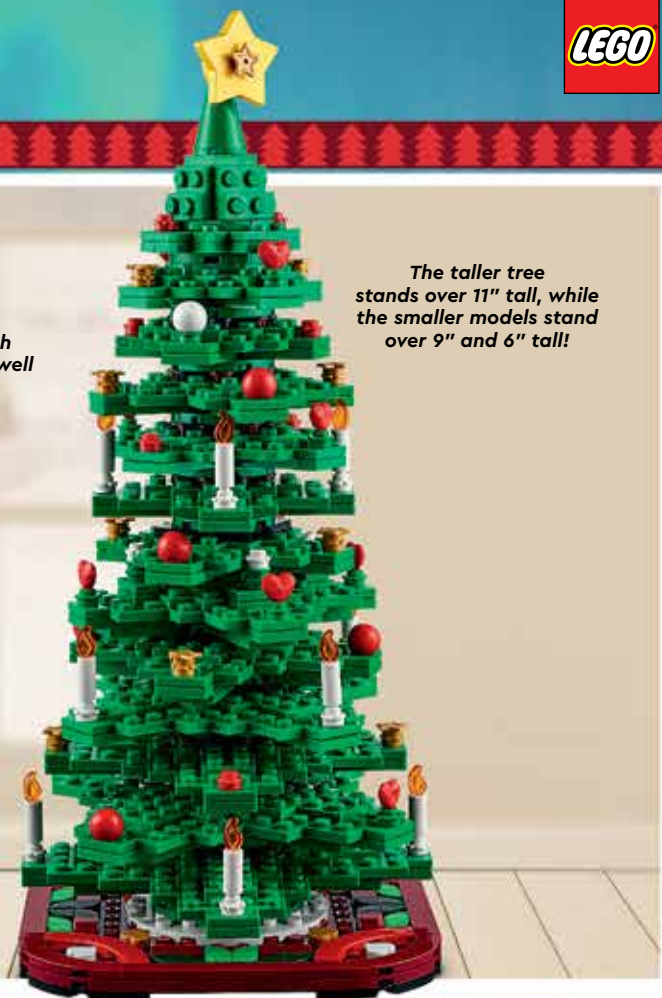

**NEW**

**Christmas Ornament Selection**  
40744 AGES 6+ 153 PIECES  
\$12.99

The largest ornament measures over 3.5" high, 3" wide and 0.5" deep!

Create 4 tree ornaments: a gift, Santa, a snowman and a reindeer!

## Christmas Tree

40573 AGES 12+ 784 PIECES  
⚠️ CHOKING HAZARD (1,3). Not for under 3 yrs.  
📦 FREE SHIPPING  
\$44.99

Choose to build 1 tree or 2 smaller trees. With each option you can have lots of fun adding the festive decorations to the branches!

Each Christmas tree model is adorned with ornaments and candles, as well as a yellow star on top!

Once built, the model becomes a piece of Christmas decor to display proudly in any room or use as a table centerpiece!