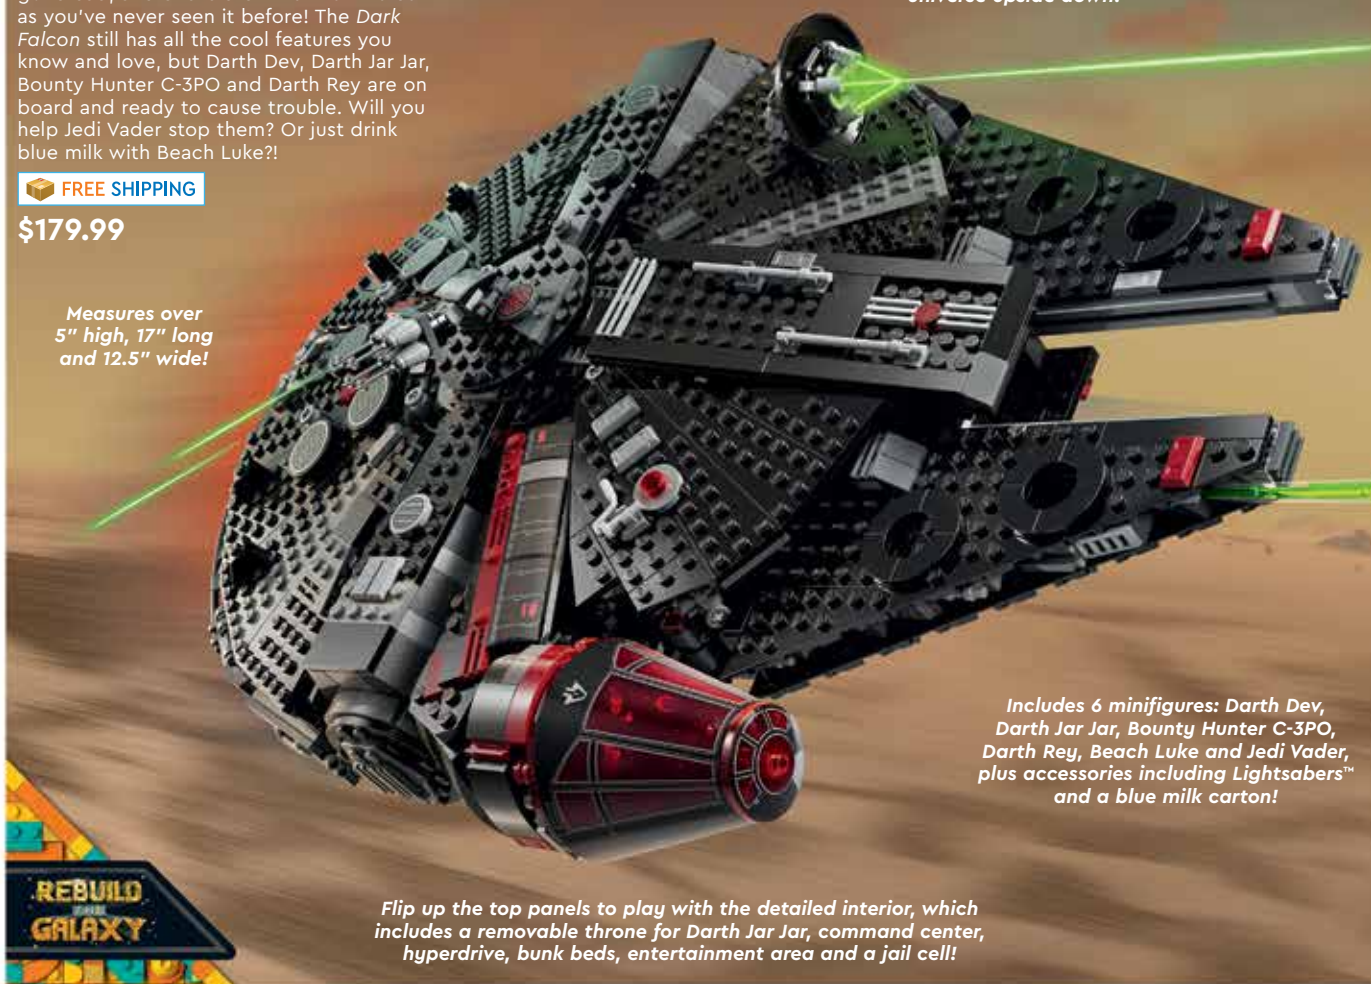

## The Dark Falcon

75389 AGES 10+ 1,579 PIECES

Boom! The LEGO® Star Wars™ universe has turned upside down. The good guys have gone bad, and this is the Millennium Falcon as you've never seen it before! The Dark Falcon still has all the cool features you know and love, but Darth Dev, Darth Jar Jar, Bounty Hunter C-3PO and Darth Rey are on board and ready to cause trouble. Will you help Jedi Vader stop them? Or just drink blue milk with Beach Luke?!

📦 **FREE SHIPPING**

**\$179.99**

Measures over 5" high, 17" long and 12.5" wide!

Build The Dark Falcon, a dark version of the Millennium Falcon as seen in the Rebuild the Galaxy™ Disney+ special, to turn the universe upside down!