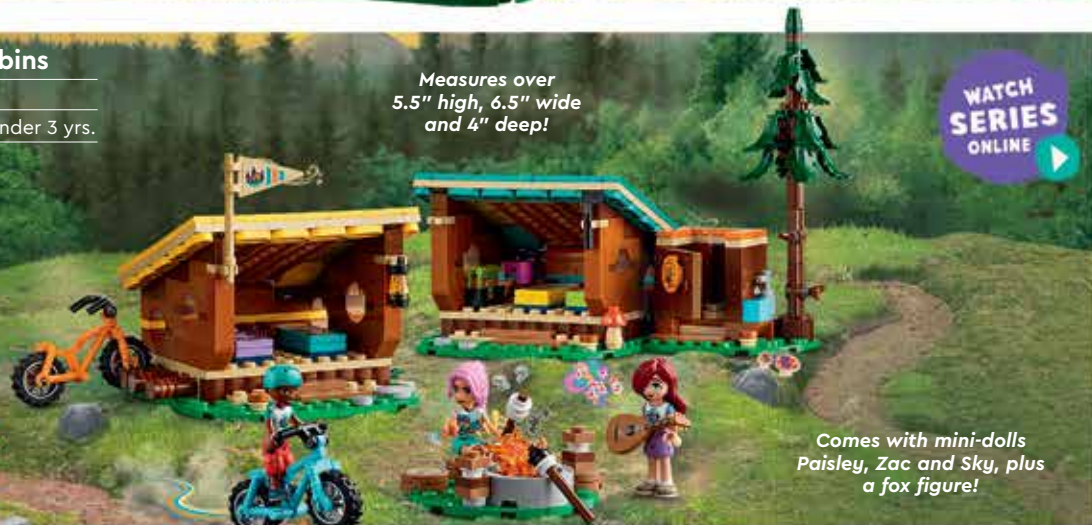

## Adventure Camp Archery Range

42622 AGES 6+ 157 PIECES

⚠️ CHOKING HAZARD (1). Not for under 3 yrs.

**\$14.99**

Measures over 3" high, 5.5" wide and 5" deep!

Includes 2 mini-dolls and a raccoon figure!

WATCH SERIES ONLINE

## Adventure Camp Cozy Cabins

42624 AGES 7+ 437 PIECES

⚠️ CHOKING HAZARD (1). Not for under 3 yrs.

📦 FREE SHIPPING

**\$44.99**

Accessories include toy ingredients to toast marshmallows and make s'mores!

Measures over 5.5" high, 6.5" wide and 4" deep!

Comes with mini-dolls Paisley, Zac and Sky, plus a fox figure!

WATCH SERIES ONLINE