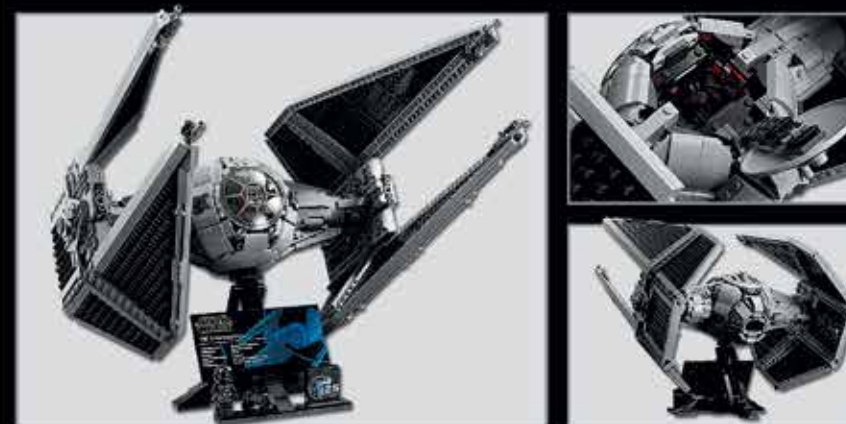

## TIE Interceptor™

75382 AGES 18+ 1,931 PIECES

Spark memories of classic *Star Wars*™ saga action with this LEGO® *Star Wars* Ultimate Collector Series buildable TIE Interceptor model for adults. The iconic TIE Interceptor starfighter was part of the first-ever launch of LEGO *Star Wars* UCS sets in the year 2000; now it's back and redesigned for even greater authenticity. Revel in buildable details, such as its distinctive wings, cockpit interior, laser cannons and rear engine.

📦 FREE SHIPPING

**\$229.99**

Measures over  
12.5" high, 16" long  
and 13" wide!

## TIE INTERCEPTOR™ STAR WARS

Use neat building techniques to recreate the TIE Interceptor's distinctive wing design, detailed cockpit with an opening hatch, laser cannons and more!

Place your TIE Interceptor on the brick-built display stand, which has an information plaque, a LEGO® *Star Wars*™ 25<sup>th</sup> anniversary brick and space for the TIE Pilot™ and Mouse Droid™!