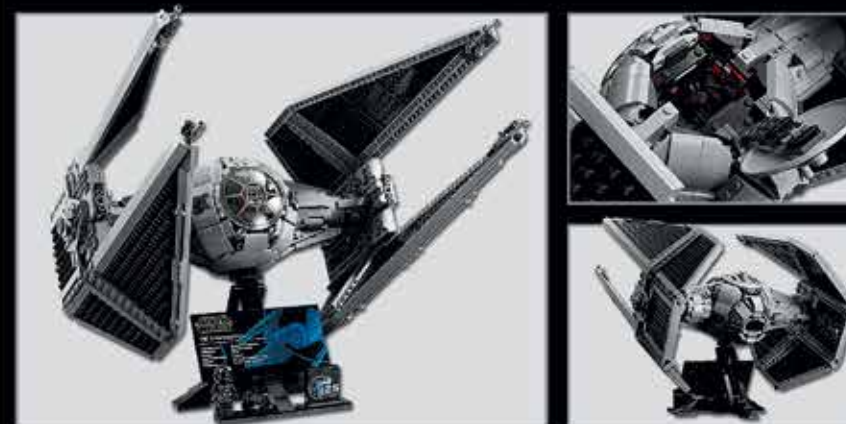

Measures over 3.5" high, 8.5" wide and 5" deep!

TIE Interceptor™

75382 AGES 18+ 1,931 PIECES

Spark memories of classic Star Wars™ saga action with this LEGO® Star Wars Ultimate Collector Series buildable TIE Interceptor model for adults. The iconic TIE Interceptor starfighter was part of the first-ever launch of LEGO Star Wars UCS sets in the year 2000; now it's back and redesigned for even greater authenticity. Revel in buildable details, such as its distinctive wings, cockpit interior, laser cannons and rear engine.

HARD TO FIND 📦 FREE SHIPPING

\$229.99

Measures over 12.5" high, 16" long and 13" wide!

TIE INTERCEPTOR™ STAR WARS

Use neat building techniques to recreate the TIE Interceptor's distinctive wing design, detailed cockpit with an opening hatch, laser cannons and more!

Place your TIE Interceptor on the brick-built display stand, which has an information plaque, a LEGO® Star Wars™ 25th anniversary brick and space for the TIE Pilot™ and Mouse Droid™!

Find more LEGO® Star Wars™ products online!