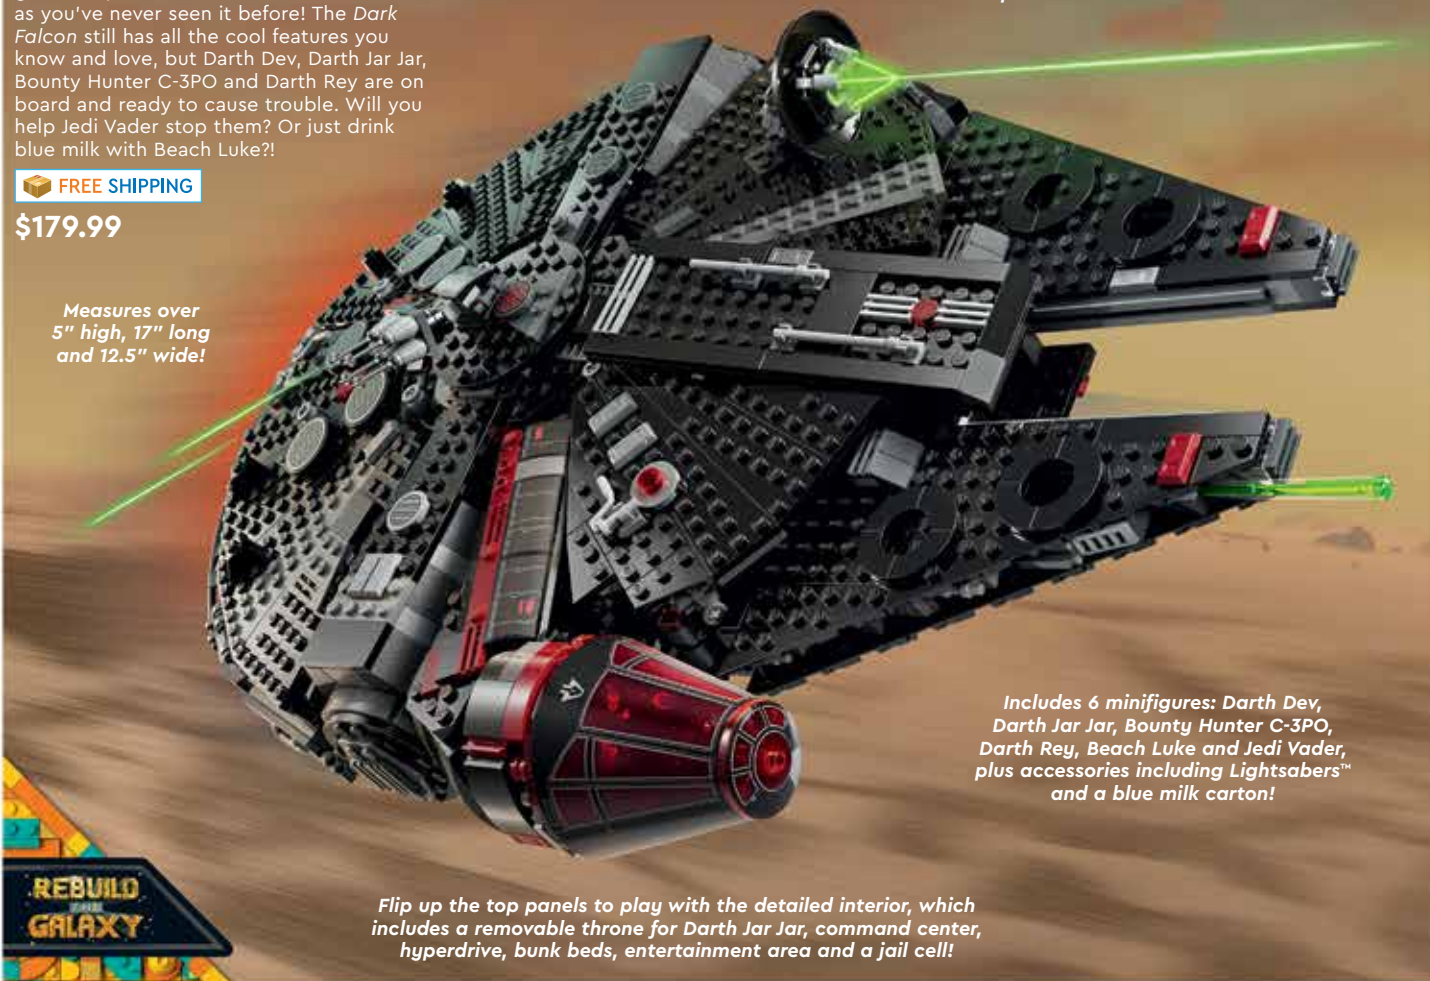

\$39.99

The dropship measures over 2" high, 5.5" long and 3" wide, and the speeder measures over 2.5" high, 6" long and 3" wide!

Includes 3 Stormtroopers™ and 3 Rebel Fleet Troopers™, each with blasters, plus a collectible LEGO® Star Wars™ 25th anniversary QT-KT™ LEGO droid figure with a display stand!

The Dark Falcon

75389 AGES 10+ 1,579 PIECES

Boom! The LEGO® Star Wars™ universe has turned upside down. The good guys have gone bad, and this is the Millennium Falcon as you've never seen it before! The Dark Falcon still has all the cool features you know and love, but Darth Dev, Darth Jar Jar, Bounty Hunter C-3PO and Darth Rey are on board and ready to cause trouble. Will you help Jedi Vader stop them? Or just drink blue milk with Beach Luke?!

📦 **FREE SHIPPING**

\$179.99

Measures over 5" high, 17" long and 12.5" wide!

Build The Dark Falcon, a dark version of the Millennium Falcon as seen in the Rebuild the Galaxy™ Disney+ special, to turn the universe upside down!