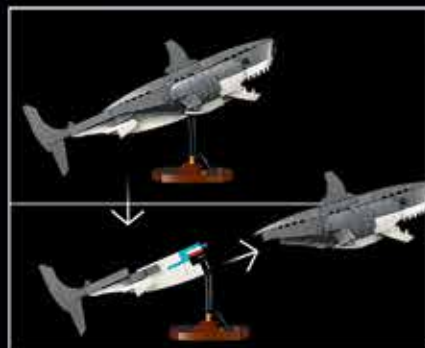

Jaws

21350 AGES 18+ 1,497 PIECES

Da-dum, da-dum, da-dum... Just when you thought it was safe to go back in the water, here comes the ultimate brick-built tribute to the movie *Jaws*. Recreate the thrilling scene where Quint, Chief Brody and Hooper face down the deadly shark. Or display the shark on its own stand with the 3 iconic characters.

HARD TO FIND **FREE SHIPPING**

$149.99

JAWS
LEGO IDEAS #008

Includes Chief Martin Brody, Matt Hooper and Sam Quint minifigures, with accessory elements including a revolver, compass, fishing rod, harpoon, spear and camera!

Measures over 14" high, 23" long and 7.5" wide!

Display the shark from *Jaws* emerging from the water on the sea base or fully built on its own stand!

The Orca boat model features a cabin with a removable roof for easy viewing of the interior details, an adjustable boom and rigging, plus iconic accessories!