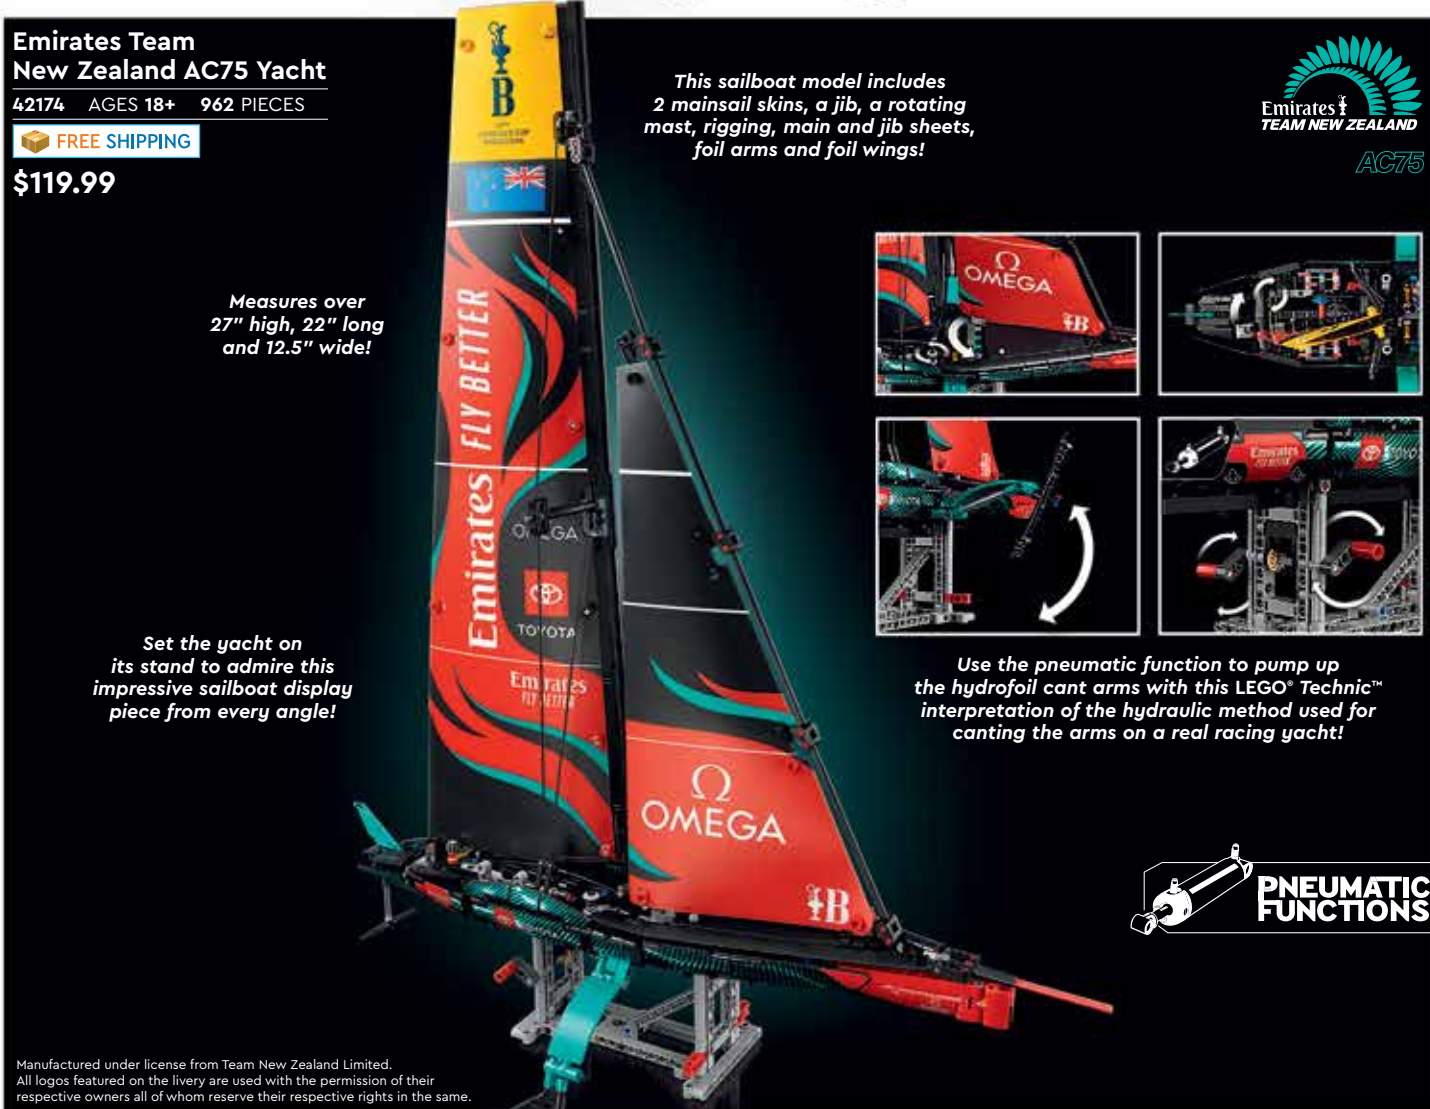

Kids can act out recycling truck toy stories as they steer the truck into position then use the side loader to pick up the trash and tip it into the vehicle before unloading it!

Measures over 3.5" high, 9" long and 3" wide!

The MACK trademarks and designs are registered rights of the AB Volvo Group and are used pursuant to a license.

Emirates Team New Zealand AC75 Yacht

42174 AGES 18+ 962 PIECES

FREE SHIPPING

\$119.99

This sailboat model includes 2 mainsail skins, a jib, a rotating mast, rigging, main and jib sheets, foil arms and foil wings!

Measures over 27" high, 22" long and 12.5" wide!

Set the yacht on its stand to admire this impressive sailboat display piece from every angle!

Use the pneumatic function to pump up the hydrofoil cant arms with this LEGO® Technic™ interpretation of the hydraulic method used for canting the arms on a real racing yacht!