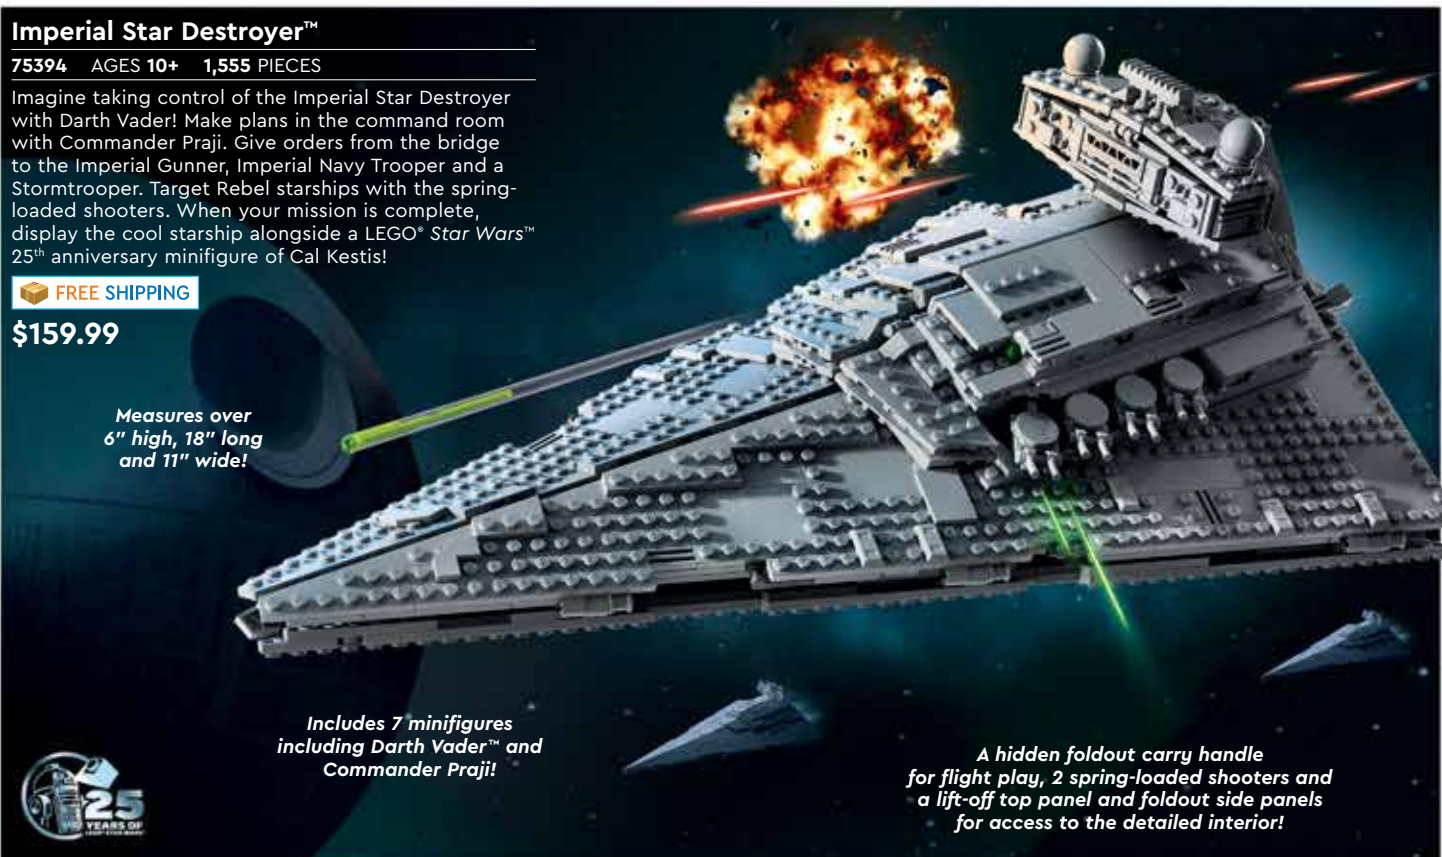

Includes 7 minifigures including Darth Vader™ and Commander Praji!

A hidden foldout carry handle for flight play, 2 spring-loaded shooters and a lift-off top panel and foldout side panels for access to the detailed interior!

Jedi Bob's Starfighter

75388 AGES 8+ 305 PIECES

📦 **FREE SHIPPING**

$39.99

Measures over 2.5" high, 10" long and 6" wide!

The LEGO® brick-built starship features an opening cockpit with a storage compartment, 2 spring-loaded shooters, clips for Lightsabers™ and retractable landing gear!