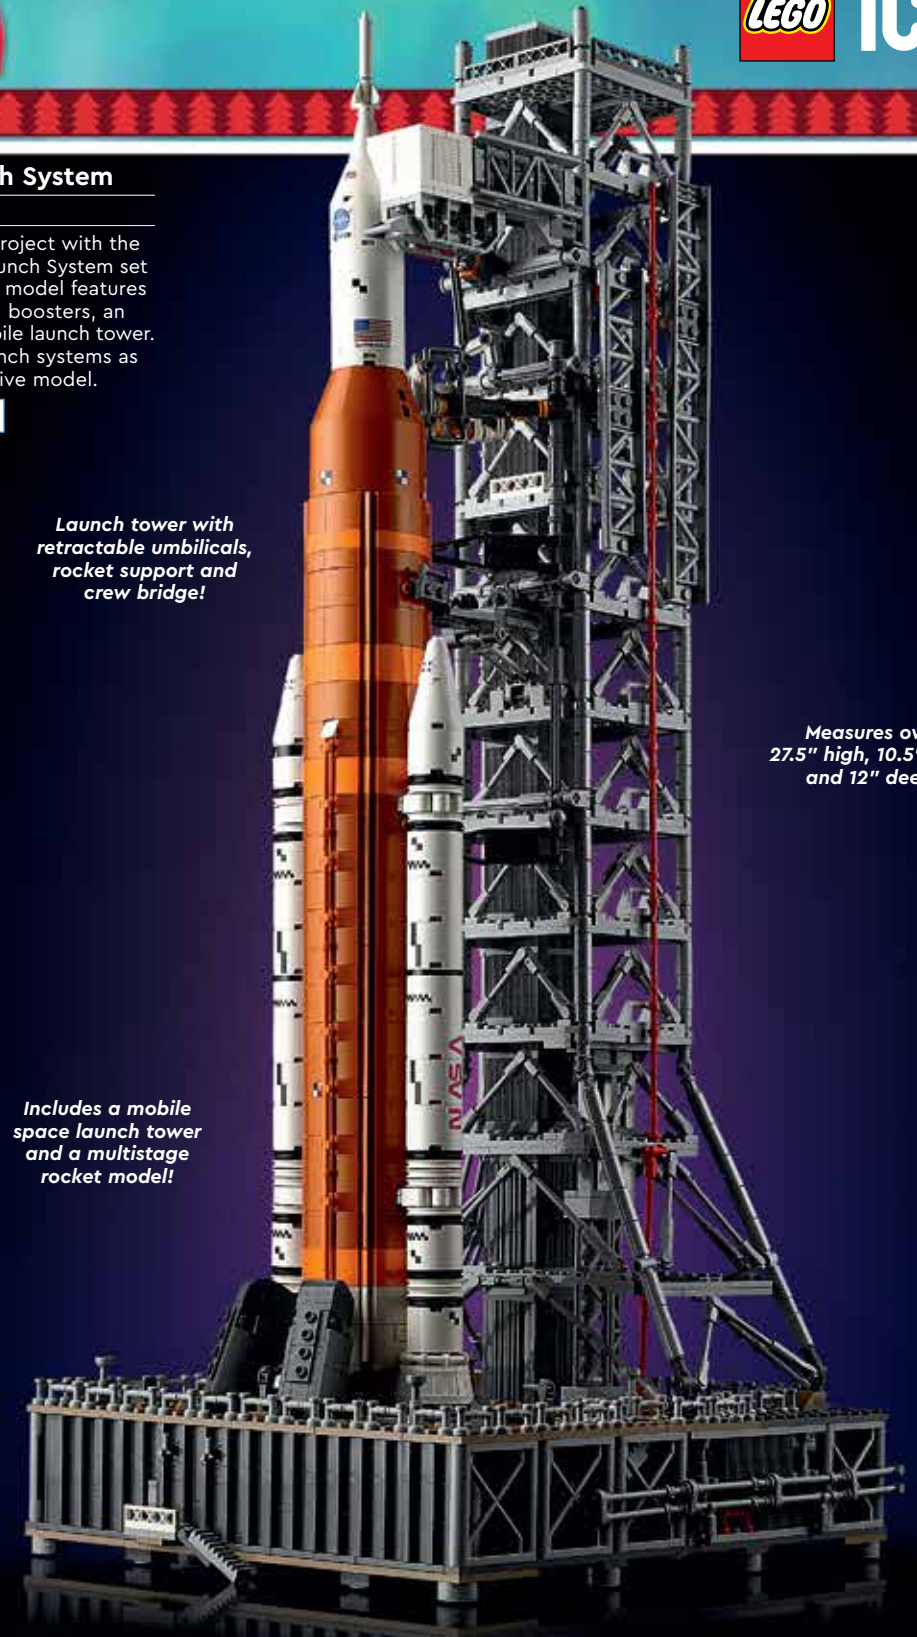

NASA Artemis Space Launch System
10341 AGES 18+ 3,601 PIECES
\$259.99

Count down to a mindful building project with the LEGO® Icons NASA Artemis Space Launch System set for adults. This NASA-inspired LEGO model features a multistage rocket with 2 solid-fuel boosters, an Orion spacecraft and a detailed mobile launch tower. Explore the intricacies of rocket launch systems as you craft each detail of this impressive model.

HARD TO FIND **FREE SHIPPING**

Launch tower with retractable umbilicals, rocket support and crew bridge!

Includes a mobile space launch tower and a multistage rocket model!

Measures over 27.5" high, 10.5" wide and 12" deep!