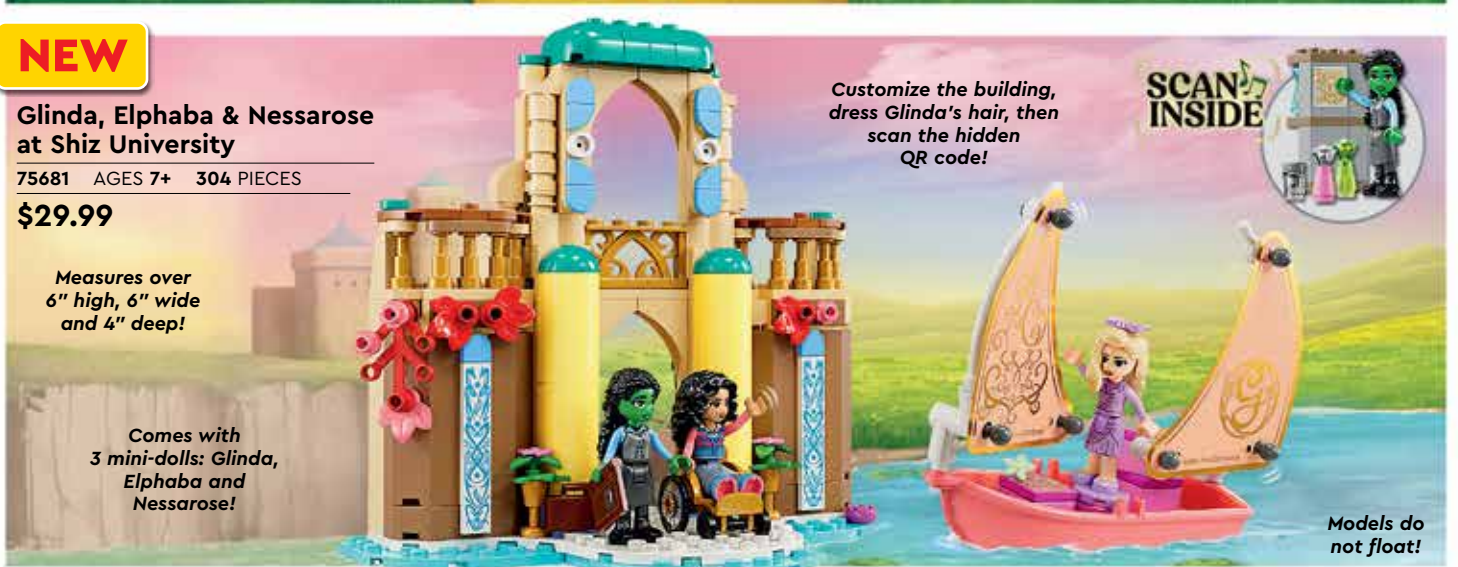

Browse the Emerald City's stores, ride the bicycle coffee cart, explore the toy tower's map room and meet The Wizard!

Measures over 15.5" high, 14.5" wide and 5" deep!

Enjoy more unique LEGO® Wicked moments by scanning the set's hidden QR code!

Includes Glinda, Elphaba, The Wizard, Madame Morrible and Figero mini-dolls!

NEW

Glinda, Elphaba & Nessarose at Shiz University

75681 AGES 7+ 304 PIECES

\$29.99

Measures over 6" high, 6" wide and 4" deep!

Comes with 3 mini-dolls: Glinda, Elphaba and Nessarose!

Customize the building, dress Glinda's hair, then scan the hidden QR code!

Models do not float!

Hogwarts™ Castle: Potions Class

76431 AGES 8+ 397 PIECES

▲ CHOKING HAZARD (1).
Not for under 3 yrs.

FREE SHIPPING

\$39.99

The classroom opens up for easy play and features a blackboard, bottles of potion ingredient elements to mix in the cauldron and other accessories!

Collectible Portraits
2 random tiles included

Includes 4 LEGO® minifigures, including Severus Snape™ and Hermione Granger™!