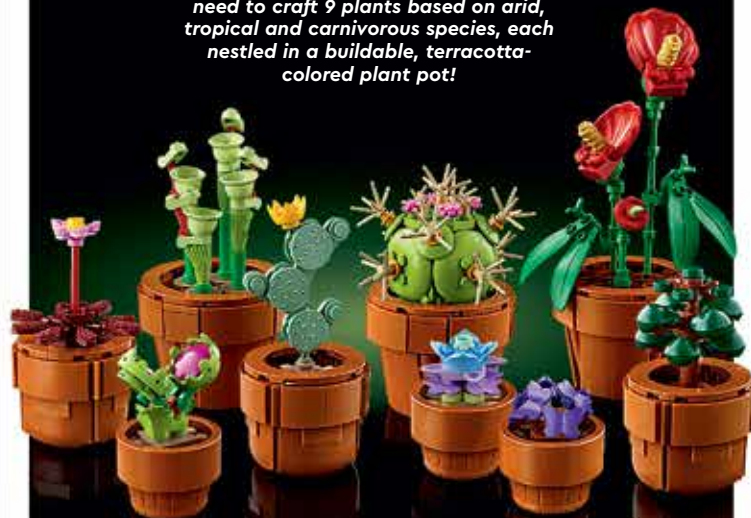

Chrysanthemum
10368 AGES 18+ 278 PIECES
\$29.99

Measures over 10.5" high, 4" wide and 3.5" deep!

This creative building set includes everything you need to craft a chrysanthemum plant and a pastel-green flowerpot with a golden band and a wood-effect plinth!

Bouquet of Roses
10328 AGES 18+ 822 PIECES
\$59.99

BOTANICAL COLLECTION
Bouquet of Roses

The tallest rose in this set measures over 12" long!

Vase not included!

Tiny Plants
10329 AGES 18+ 758 PIECES
\$49.99

Tiny Plants

This set includes all you need to craft 9 plants based on arid, tropical and carnivorous species, each nestled in a buildable, terracotta-colored plant pot!

The tallest plant, including its container, measures over 6.5" high!