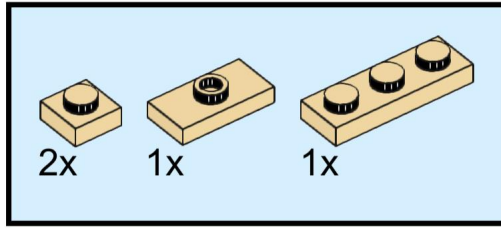

A Láncíd oroslánja

The Lion of the Chain Bridge

Tervezte/Designed by: Dóczy Balázs LEGO® Certified Professional

1

2

3

4

5