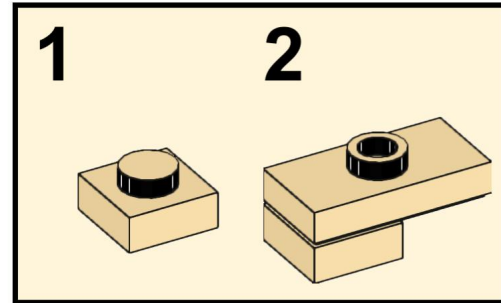

A Láncíd oroslánja

The Lion of the Chain Bridge

Tervezte/Designed by: Dóczy Balázs LEGO® Certified Professional

1

2

3

4

5