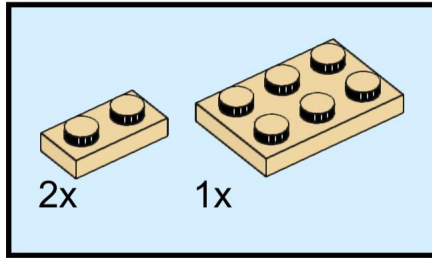

A Láncíd oroslánja

The Lion of the Chain Bridge

Tervezte/Designed by: Dóczy Balázs LEGO® Certified Professional

1

2

3

4

5