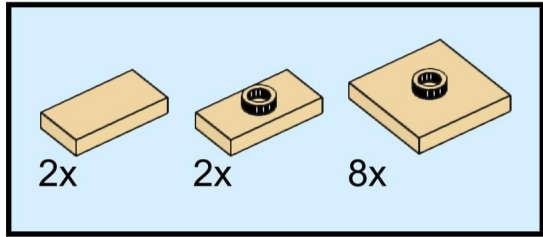

A Láncíd oroslánja

The Lion of the Chain Bridge

Tervezte/Designed by: Dóczy Balázs LEGO® Certified Professional

1

2

3

4

5