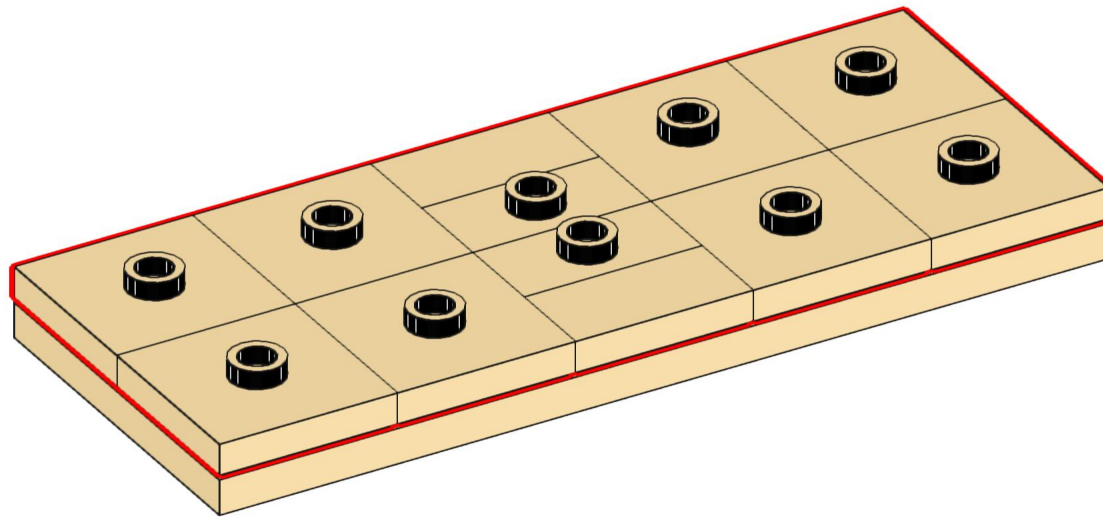

A Láncíd oroslánja

The Lion of the Chain Bridge

Tervezte/Designed by: Dóczy Balázs LEGO® Certified Professional

1

2

3

4

5