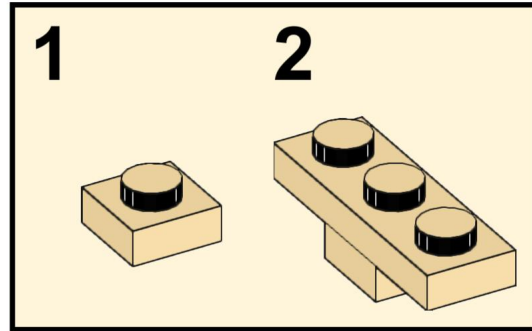

A Láncíd oroslánja

The Lion of the Chain Bridge

Tervezte/Designed by: Dóczy Balázs LEGO® Certified Professional

1

2

3

4

5