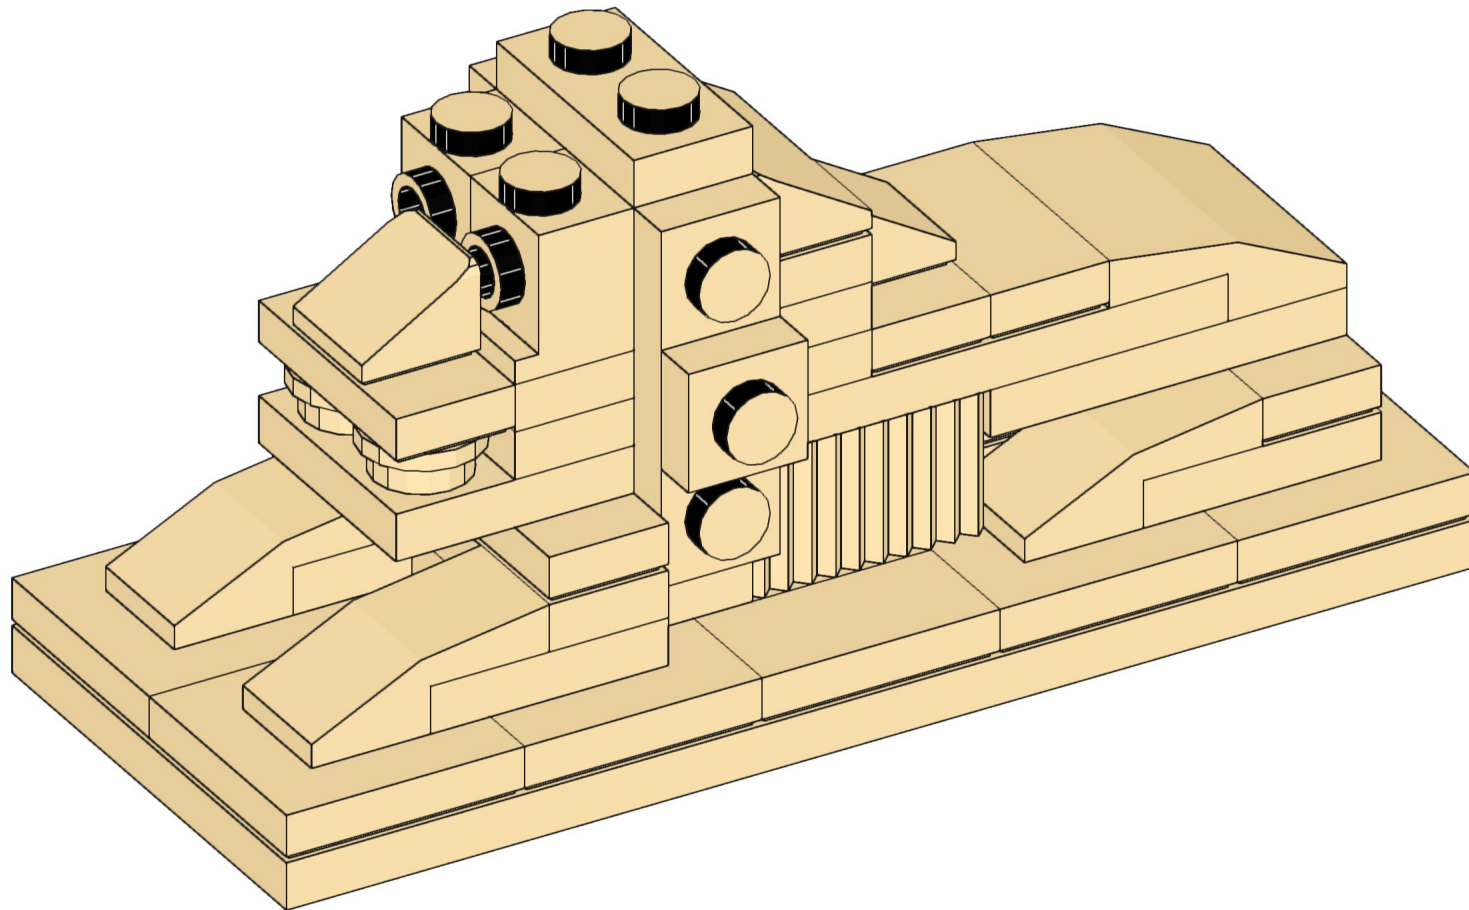

A Láncíd oroslánja

The Lion of the Chain Bridge

Tervezte/Designed by: Dóczy Balázs LEGO® Certified Professional

1

2

3

4

5