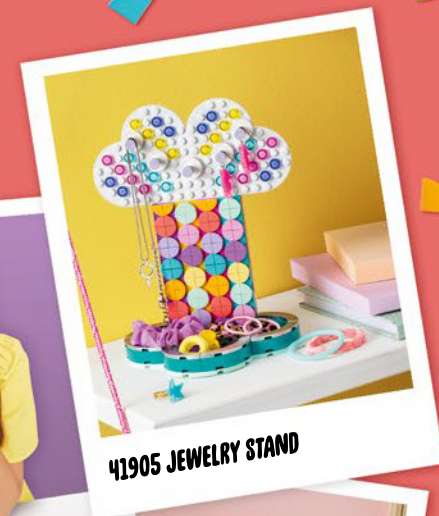

LEGO DOTS™

41904 PICTURE HOLDERS

41904 PORTE-PHOTOS

41904 PORTAFOTOS

**CREATE
YOUR OWN
DESIGNS**

41906 PENCIL HOLDER

41906 PORTE-CRAYONS

41906 PORTALÁPICES

41905 PORTE-BIJOUX

41905 JEWELRY STAND

41905 PORTAJOYAS

**CONÇOIS
TES PROPRES
CRÉATIONS**

**CREA TUS
DISEÑOS**

 [LEGO.com/dots](https://www.LEGO.com/dots)

WIN

Go to WWW.LEGO.com/productfeedback and give us your short FEEDBACK about This LEGO® set for a chance to win a cool LEGO prize.