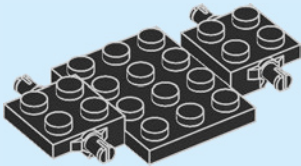

6306858

WARNING: CHOKING HAZARD.
Small parts. Not for children under 3 years.

WIN

GO TO WWW.LEGO.COM/RB2020 TO FILL OUT A SHORT SURVEY ON THIS PRODUCT FOR A CHANCE TO WIN A COOL LEGO SET.

Terms & Conditions apply

LEGO.com/RB2020

GAGNE
Rendez-vous au www.LEGO.com/RB2020 pour remplir un court questionnaire sur ce produit et courir la chance de gagner un fantastique ensemble LEGO®.
Voir Conditions Générales

GANAN
Visita www.LEGO.com/RB2020 y responde una breve encuesta sobre este producto. ¡Puedes ganar un fantástico set LEGO®!
Términos y Condiciones aplicables

AVERTISSEMENT :
RISQUE D'ÉTOUFFEMENT.
Contient des petites pièces.
Ne convient pas aux enfants de moins de 3 ans.

ADVERTENCIA:
PELIGRO DE ASFIXIA.
No recomendado para niños menores de 3 años.
Contiene piezas pequeñas.

1

2

3

4

5