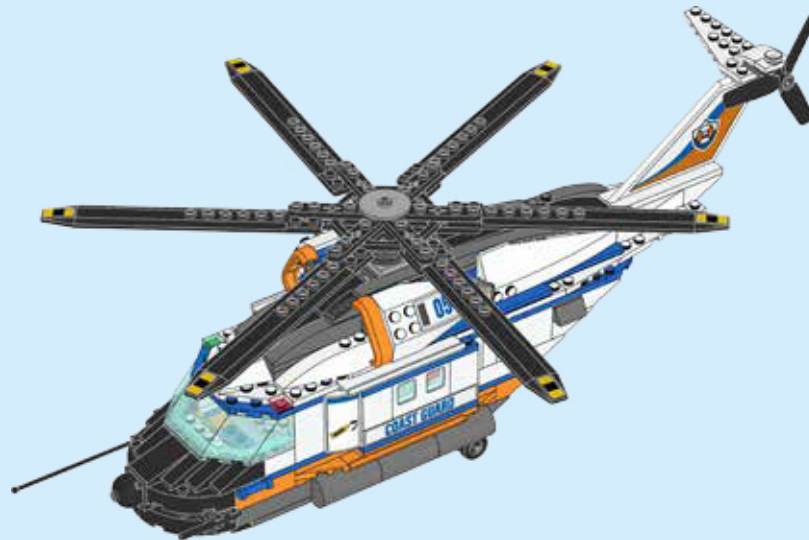

AVERTISSEMENT : RISQUE D'ÉTOUFFEMENT.

Le jouet contient des petites pièces ainsi qu'une petite boule. Il ne convient pas aux enfants de moins de 3 ans.

ADVERTENCIA: PELIGRO DE ASFIXIA.

Juguete que contiene partes pequeñas y una pelota pequeña. No recomendado para niños menores de 3 años.