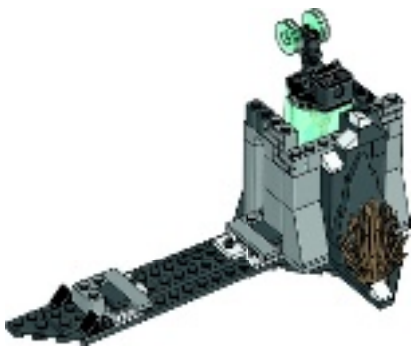

The LEGO logo is displayed in its characteristic white font with a black outline, set against a red square background.

MARVEL SUPER HEROES

76041

WARNING: CHOKING HAZARD.
Toy contains small parts and a small ball.
Not for children under 3 years.