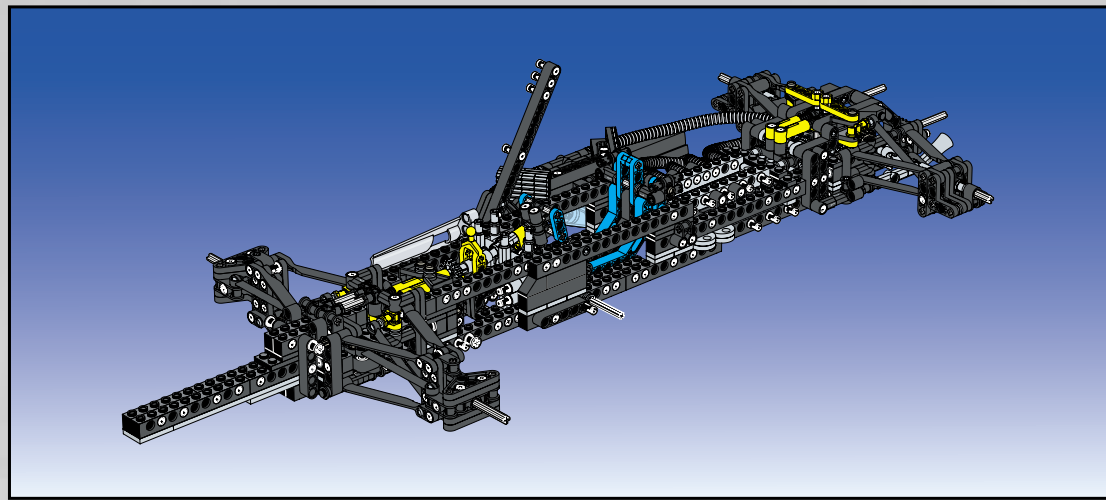

64

2x

LEGO Technic

65

- 1x [Grey L-shaped Technic Beam]
- 2x [Grey Technic Pin]
- 1x [Grey Technic Pin]
- 1x [Grey Technic Pin]
- 2x [Grey Technic Pin]
- 2x [Grey Technic Pin]
- 1x [Grey Technic Pin]

1

2

3