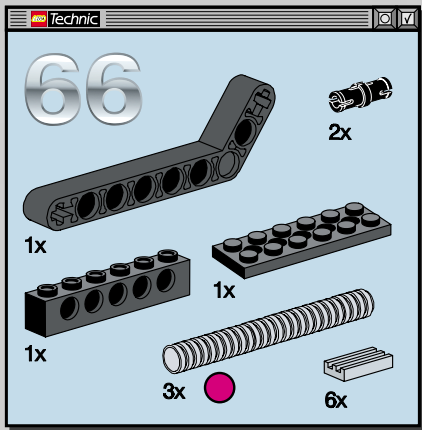

64

2x

LEGO Technic

65

- 1x [Grey L-shaped Technic Beam]
- 2x [Grey Technic Pin]
- 1x [Grey Technic Pin]
- 1x [Grey Technic Pin]
- 2x [Grey Technic Pin]
- 2x [Grey Technic Pin]
- 1x [Grey Technic Pin]

1

2

3