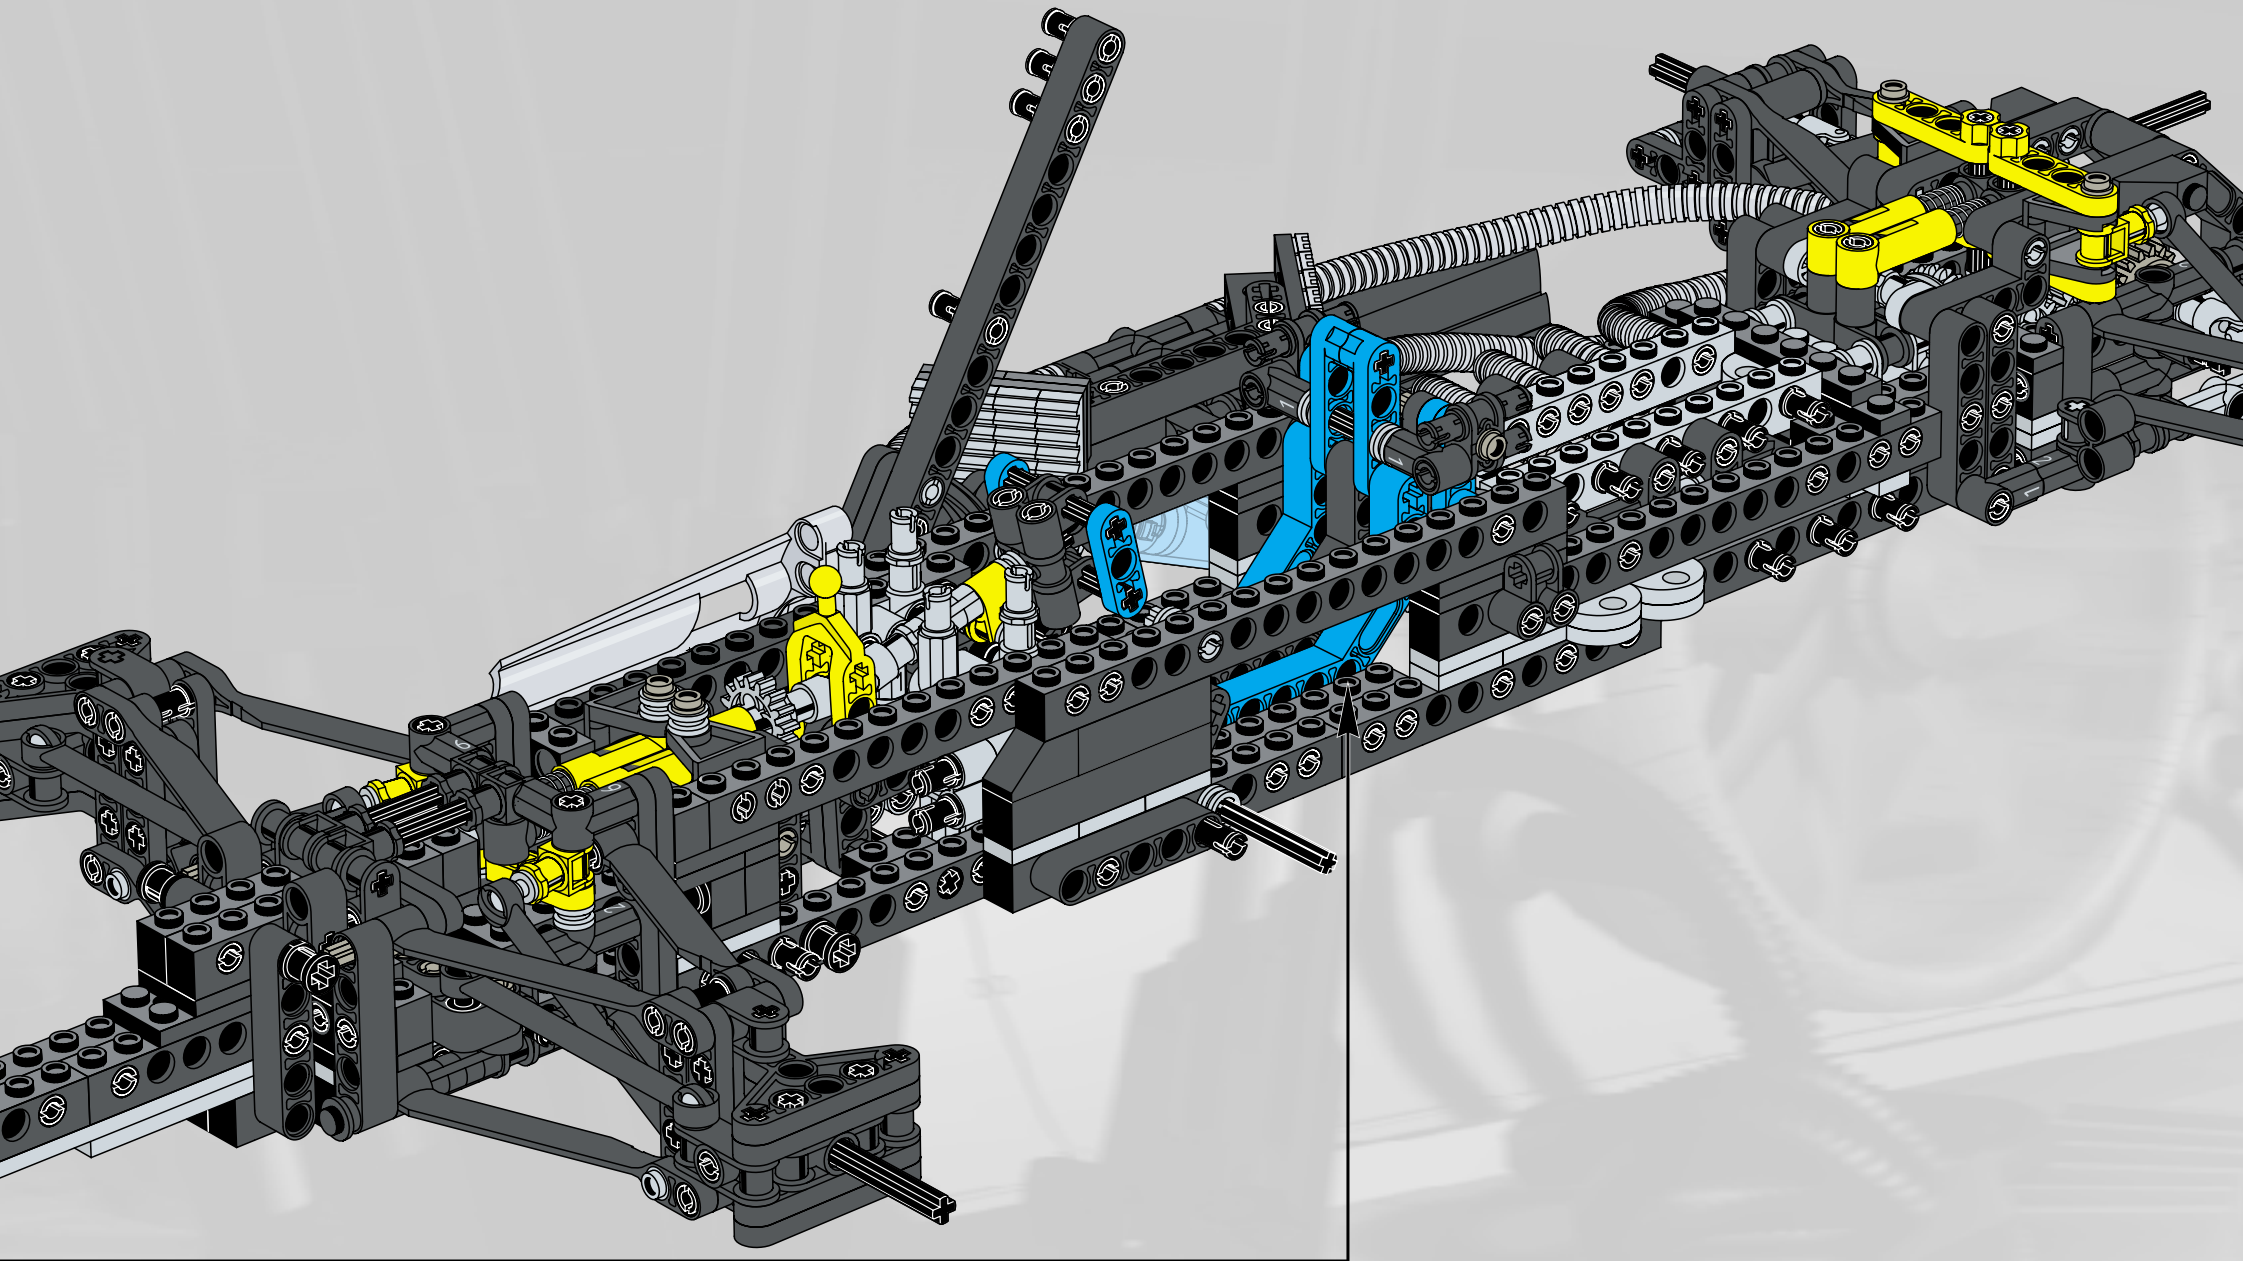

64

2x

LEGO Technic

65

- 1x [Grey L-shaped Technic Beam]
- 2x [Grey Technic Pin]
- 1x [Grey Technic Pin]
- 1x [Grey Technic Pin]
- 2x [Grey Technic Pin]
- 2x [Grey Technic Pin]
- 1x [Grey Technic Pin]

1

2

3