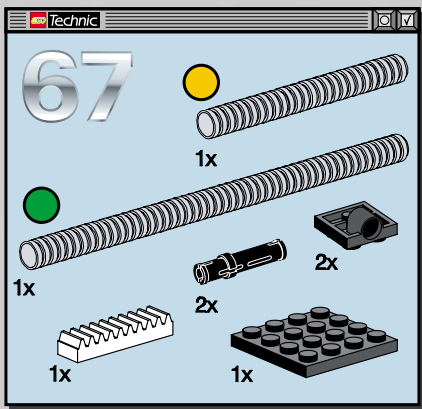

64

2x

LEGO Technic

65

- 1x [Grey L-shaped Technic Beam]
- 2x [Grey Technic Pin]
- 1x [Grey Technic Pin]
- 1x [Grey Technic Pin]
- 2x [Grey Technic Pin]
- 2x [Grey Technic Pin]
- 1x [Grey Technic Pin]

1

2

3