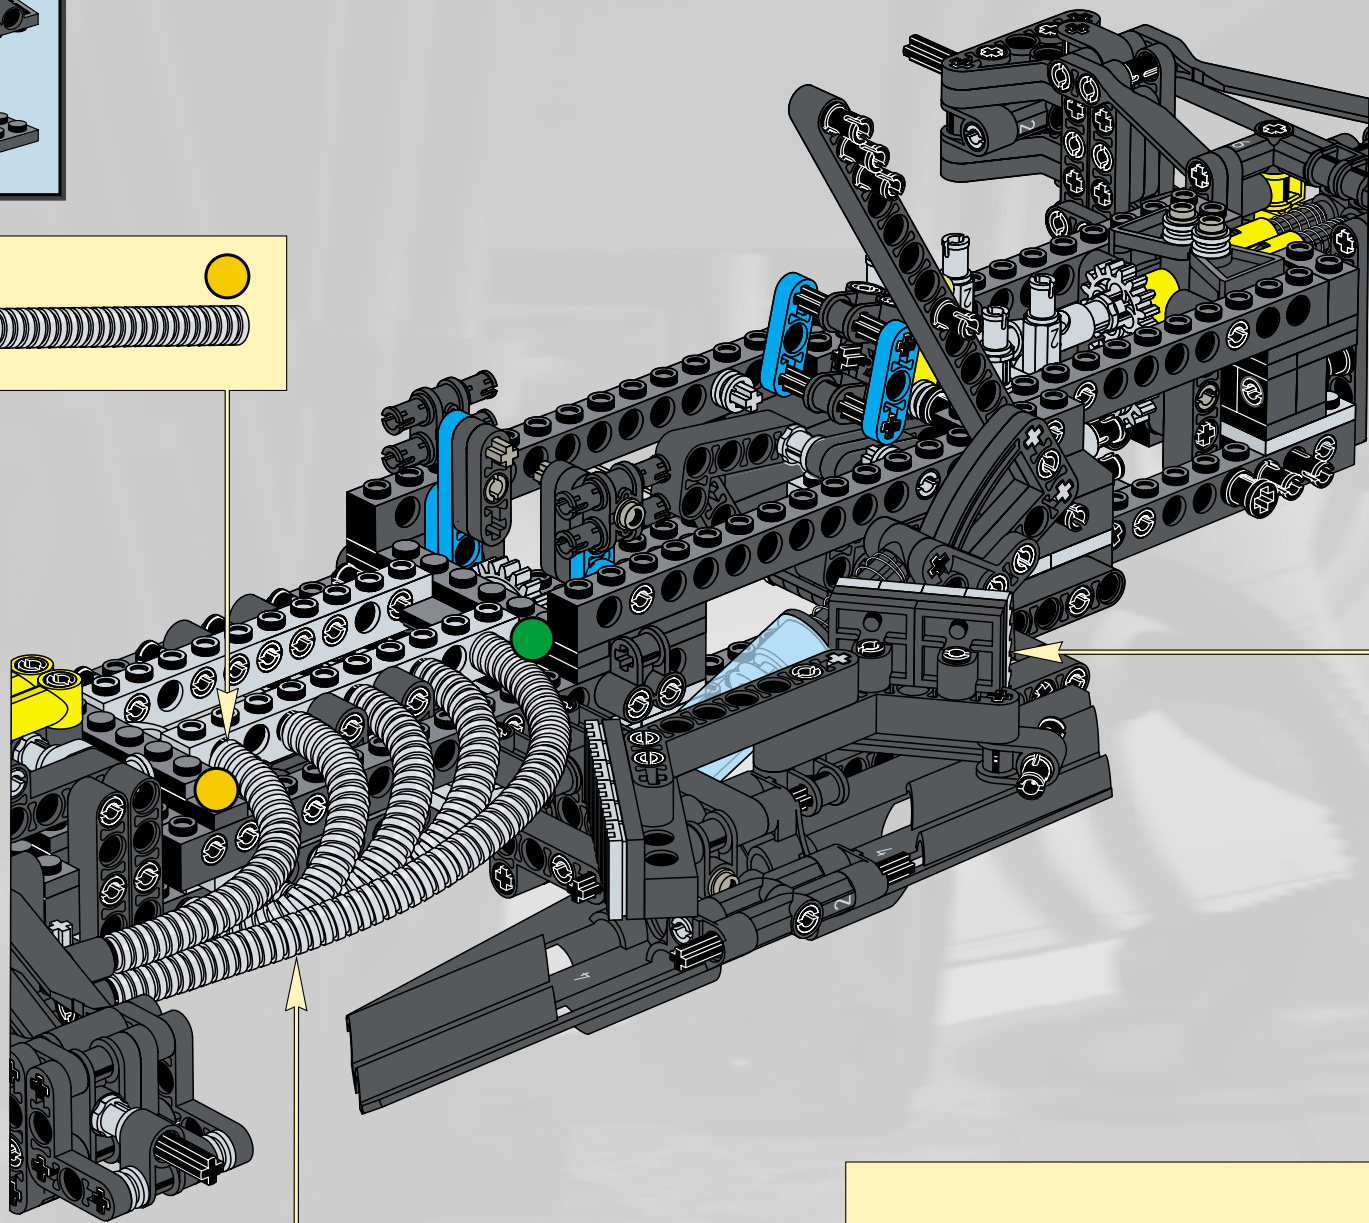

64

2x

LEGO Technic

65

- 1x [Grey L-shaped Technic Beam]
- 2x [Grey Technic Pin]
- 1x [Grey Technic Pin]
- 1x [Grey Technic Pin]
- 2x [Grey Technic Pin]
- 2x [Grey Technic Pin]
- 1x [Grey Technic Pin]

1

2

3