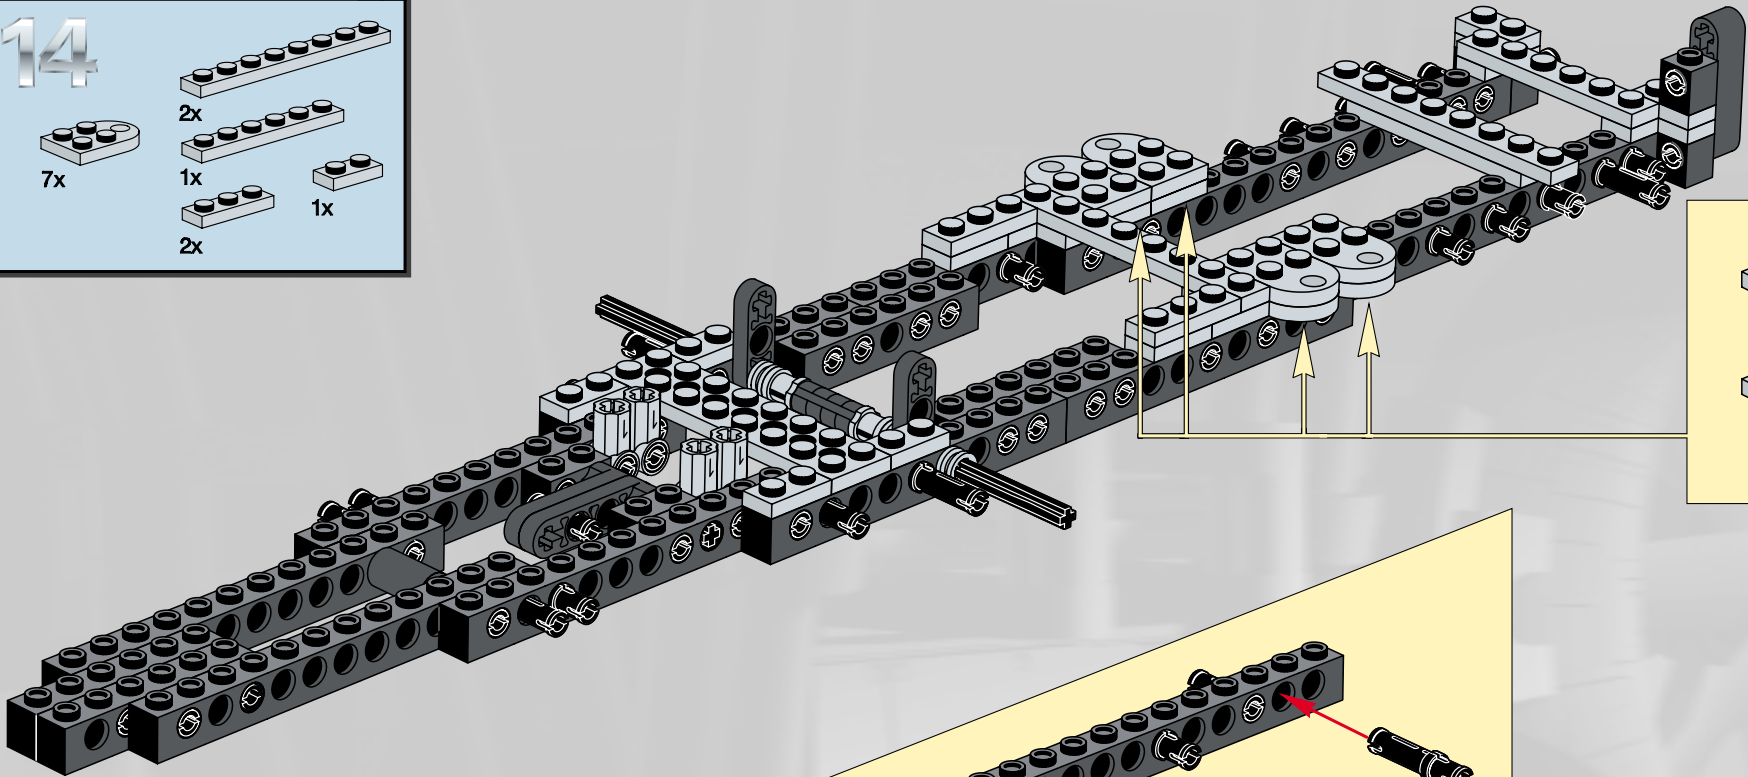

LEGO Technic

14

- 7x
- 2x
- 1x
- 1x
- 2x

4x