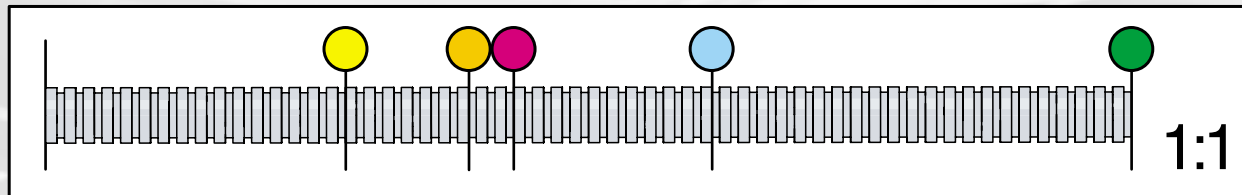

64

2x

LEGO Technic

65

- 1x [Grey L-shaped Technic Beam]
- 2x [Grey Technic Pin]
- 1x [Grey Technic Pin]
- 1x [Grey Technic Pin]
- 2x [Grey Technic Pin]
- 2x [Grey Technic Pin]
- 1x [Grey Technic Pin]

1

2

3