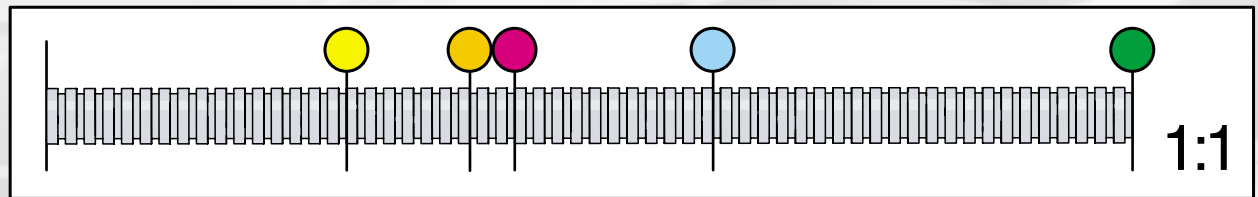

64

2x

LEGO Technic

65

- 1x [Grey L-shaped Technic Beam]
- 2x [Grey Technic Pin]
- 1x [Grey Technic Pin]
- 1x [Grey Technic Pin]
- 2x [Grey Technic Pin]
- 2x [Grey Technic Pin]
- 1x [Grey Technic Pin]

1

2

3