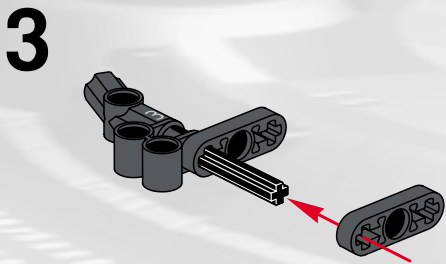

64

2x

LEGO Technic

65

- 1x [Grey L-shaped Technic Beam]
- 2x [Grey Technic Pin]
- 1x [Grey Technic Pin]
- 1x [Grey Technic Pin]
- 2x [Grey Technic Pin]
- 2x [Grey Technic Pin]
- 1x [Grey Technic Pin]

1

2

3