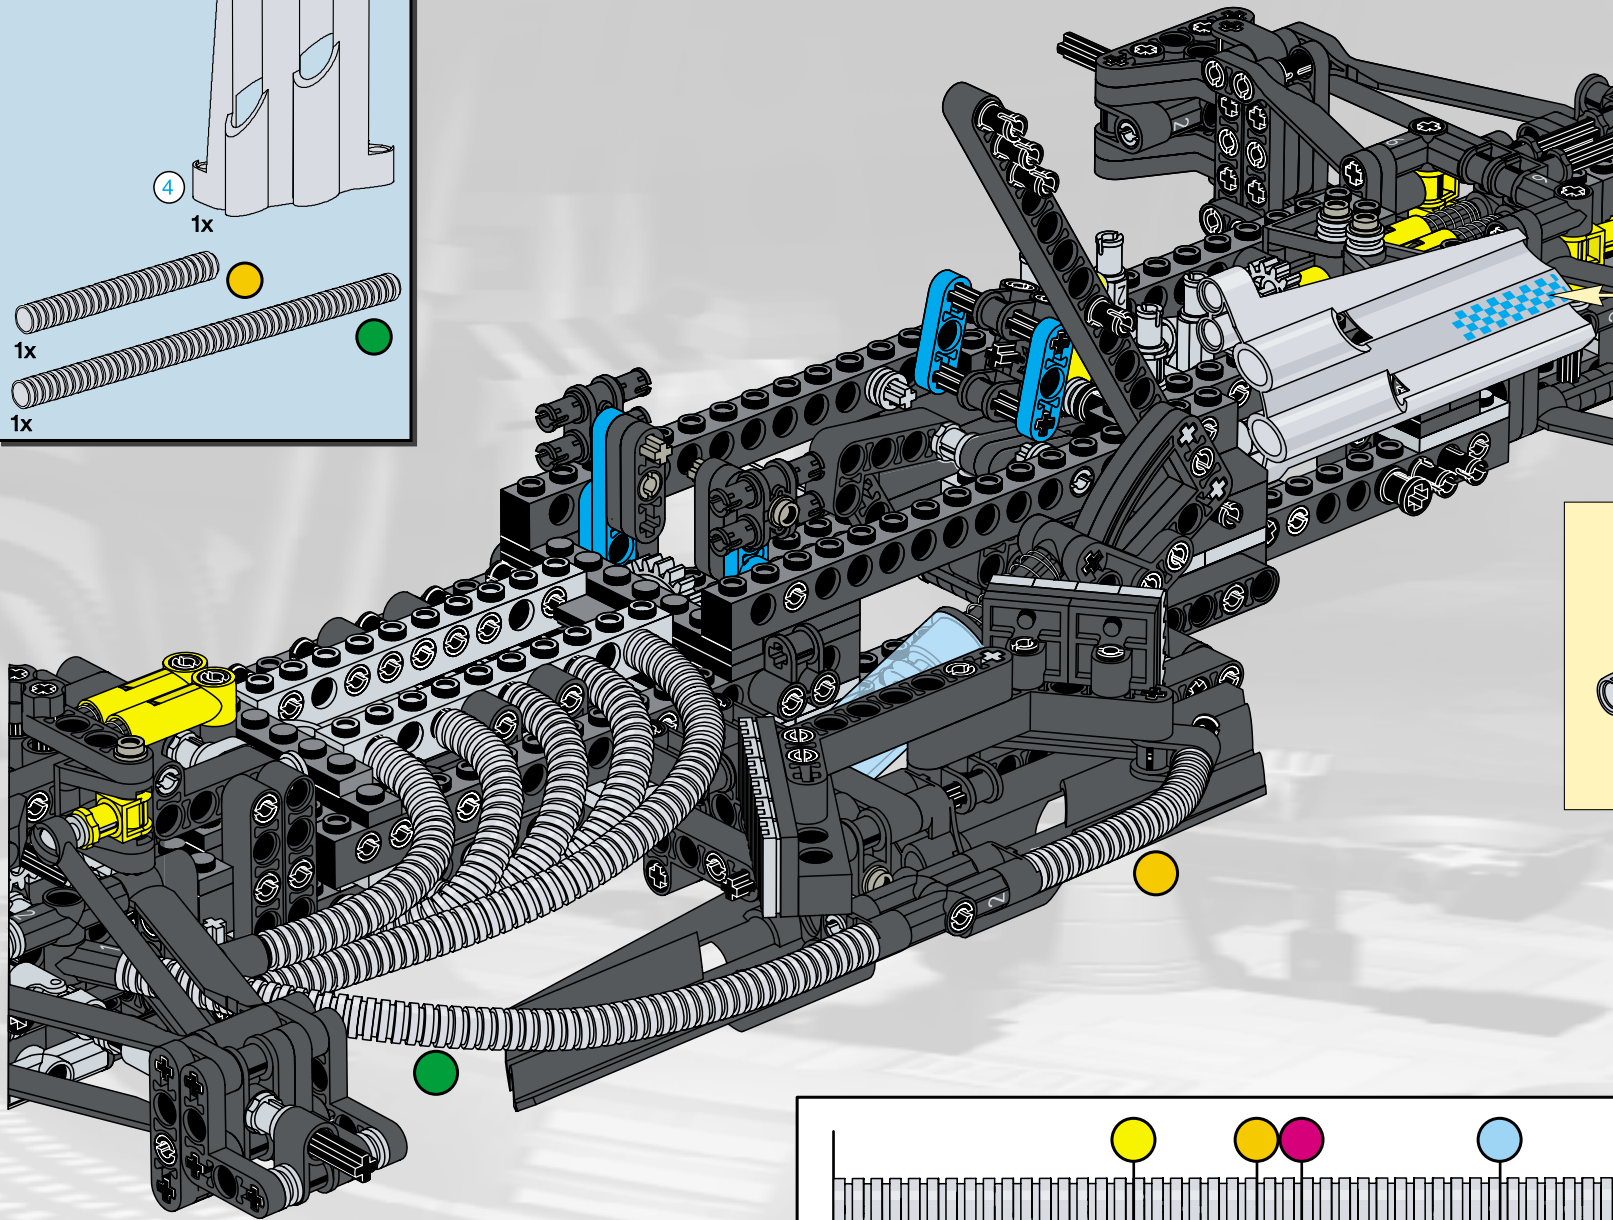

64

2x

LEGO Technic

65

- 1x [Grey L-shaped Technic Beam]
- 2x [Grey Technic Pin]
- 1x [Grey Technic Pin]
- 1x [Grey Technic Pin]
- 2x [Grey Technic Pin]
- 2x [Grey Technic Pin]
- 1x [Grey Technic Pin]

1

2

3