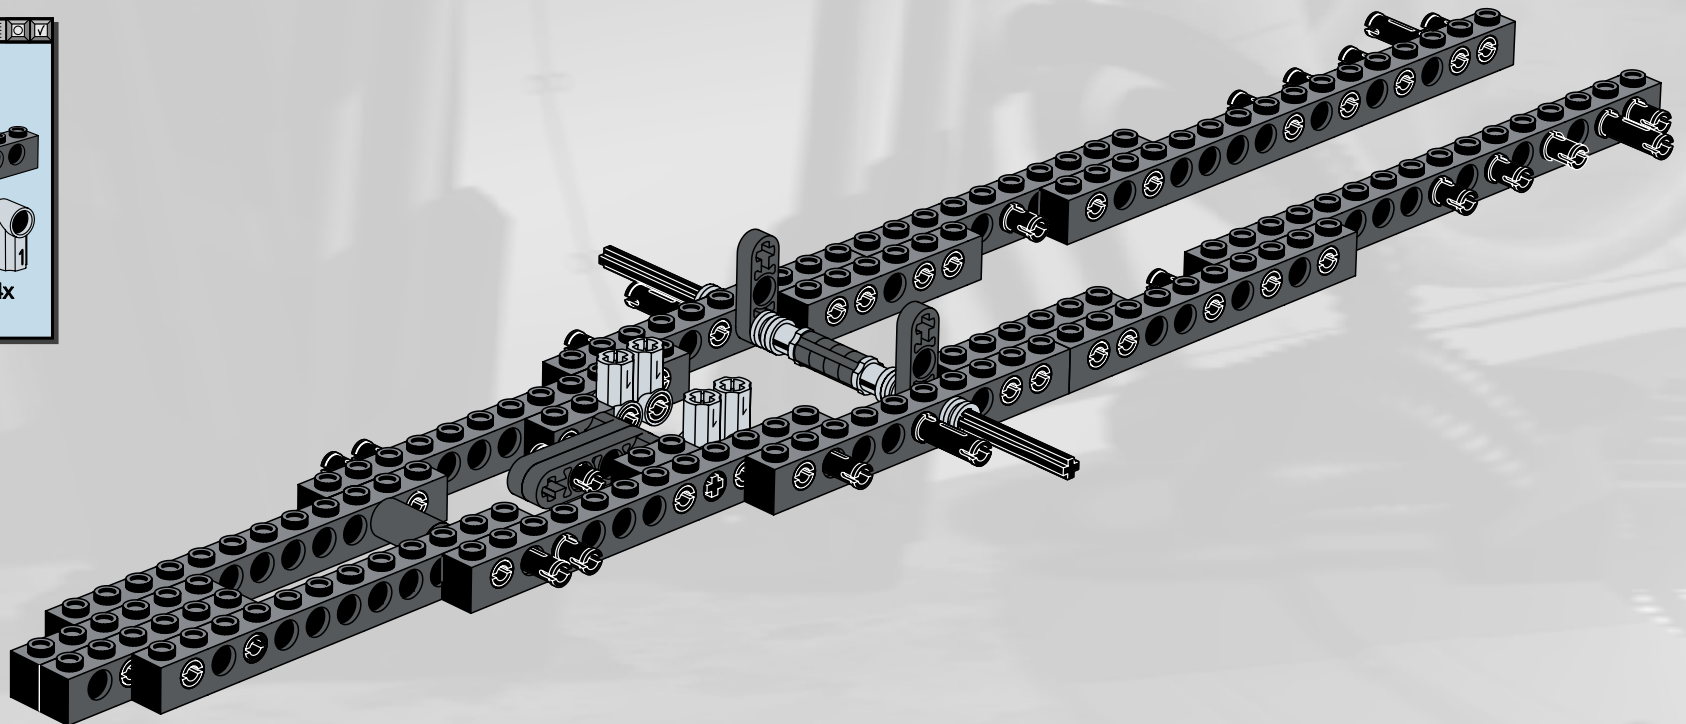

9

LEGO Technic

1x 1x 2x 1x 2x 1x 2x

1 **8**

2

3

10

LEGO Technic

4x 2x 2x

2 3 4 5 6 8 10 12 1:1

LEGO Technic

13

- 1x 1x10 Technic Beam (Dark Grey)
- 1x 1x3 Technic Beam (Dark Grey)
- 1x 1x2 Technic Beam (Dark Grey)
- 1x 1x1 Technic Beam (Dark Grey)
- 4x 1x1 Technic Beam (Light Grey)
- 7x 1x1 Technic Beam (Dark Grey)
- 5x 1x1 Technic Pin (Black)
- 1x 1x2 Technic Beam (Dark Grey)
- 2x 1x2 Technic Beam (Dark Grey)
- 1x 1x2 Technic Beam (Dark Grey)
- 1x 1x2 Technic Beam (Dark Grey)