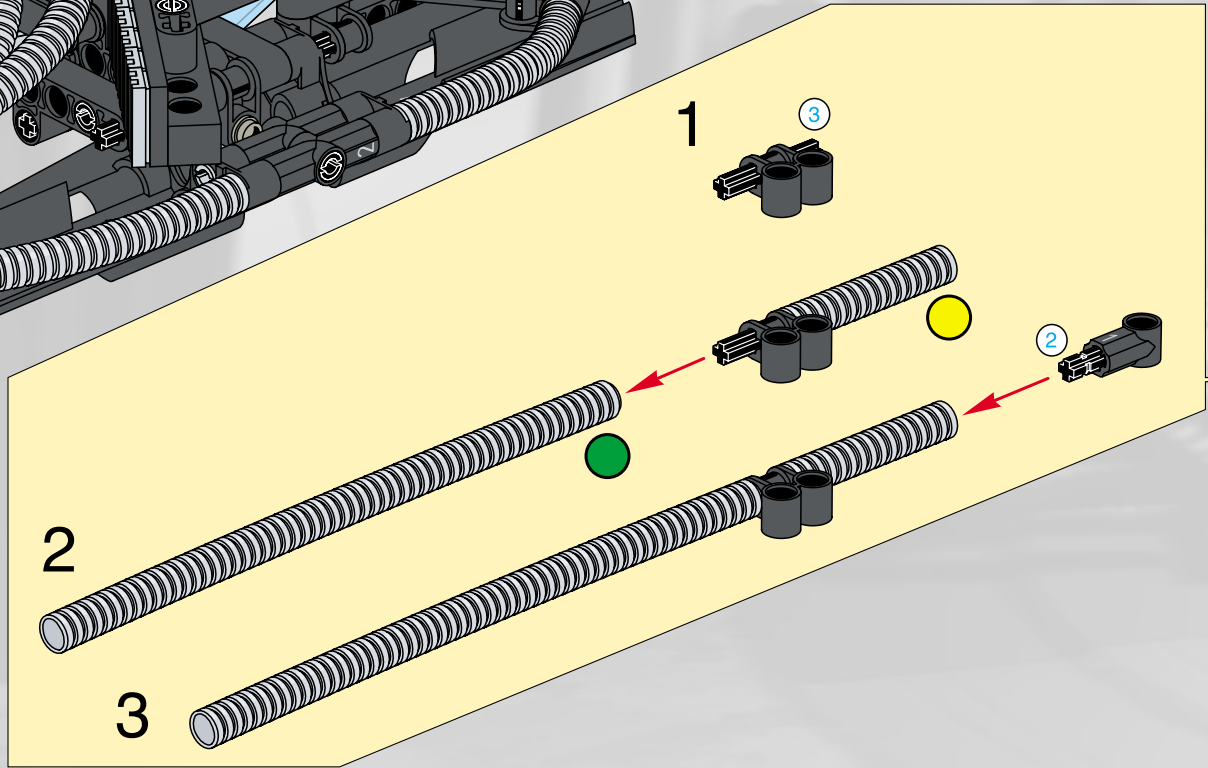

64

2x

LEGO Technic

65

- 1x [Grey L-shaped Technic Beam]
- 2x [Grey Technic Pin]
- 1x [Grey Technic Pin]
- 1x [Grey Technic Pin]
- 2x [Grey Technic Pin]
- 2x [Grey Technic Pin]
- 1x [Grey Technic Pin]

1

2

3