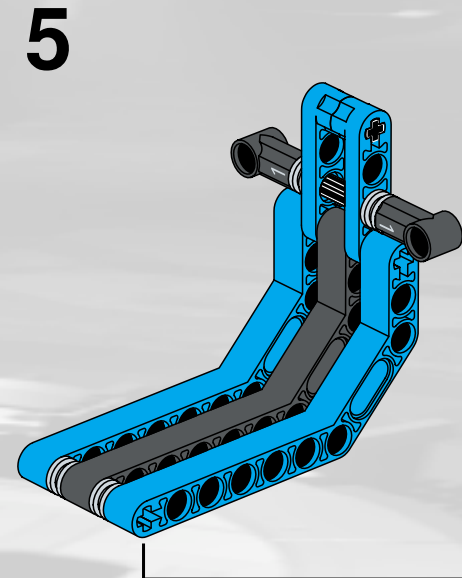

64

2x

LEGO Technic

65

- 1x [Grey L-shaped Technic Beam]
- 2x [Grey Technic Pin]
- 1x [Grey Technic Pin]
- 1x [Grey Technic Pin]
- 2x [Grey Technic Pin]
- 2x [Grey Technic Pin]
- 1x [Grey Technic Pin]

1

2

3