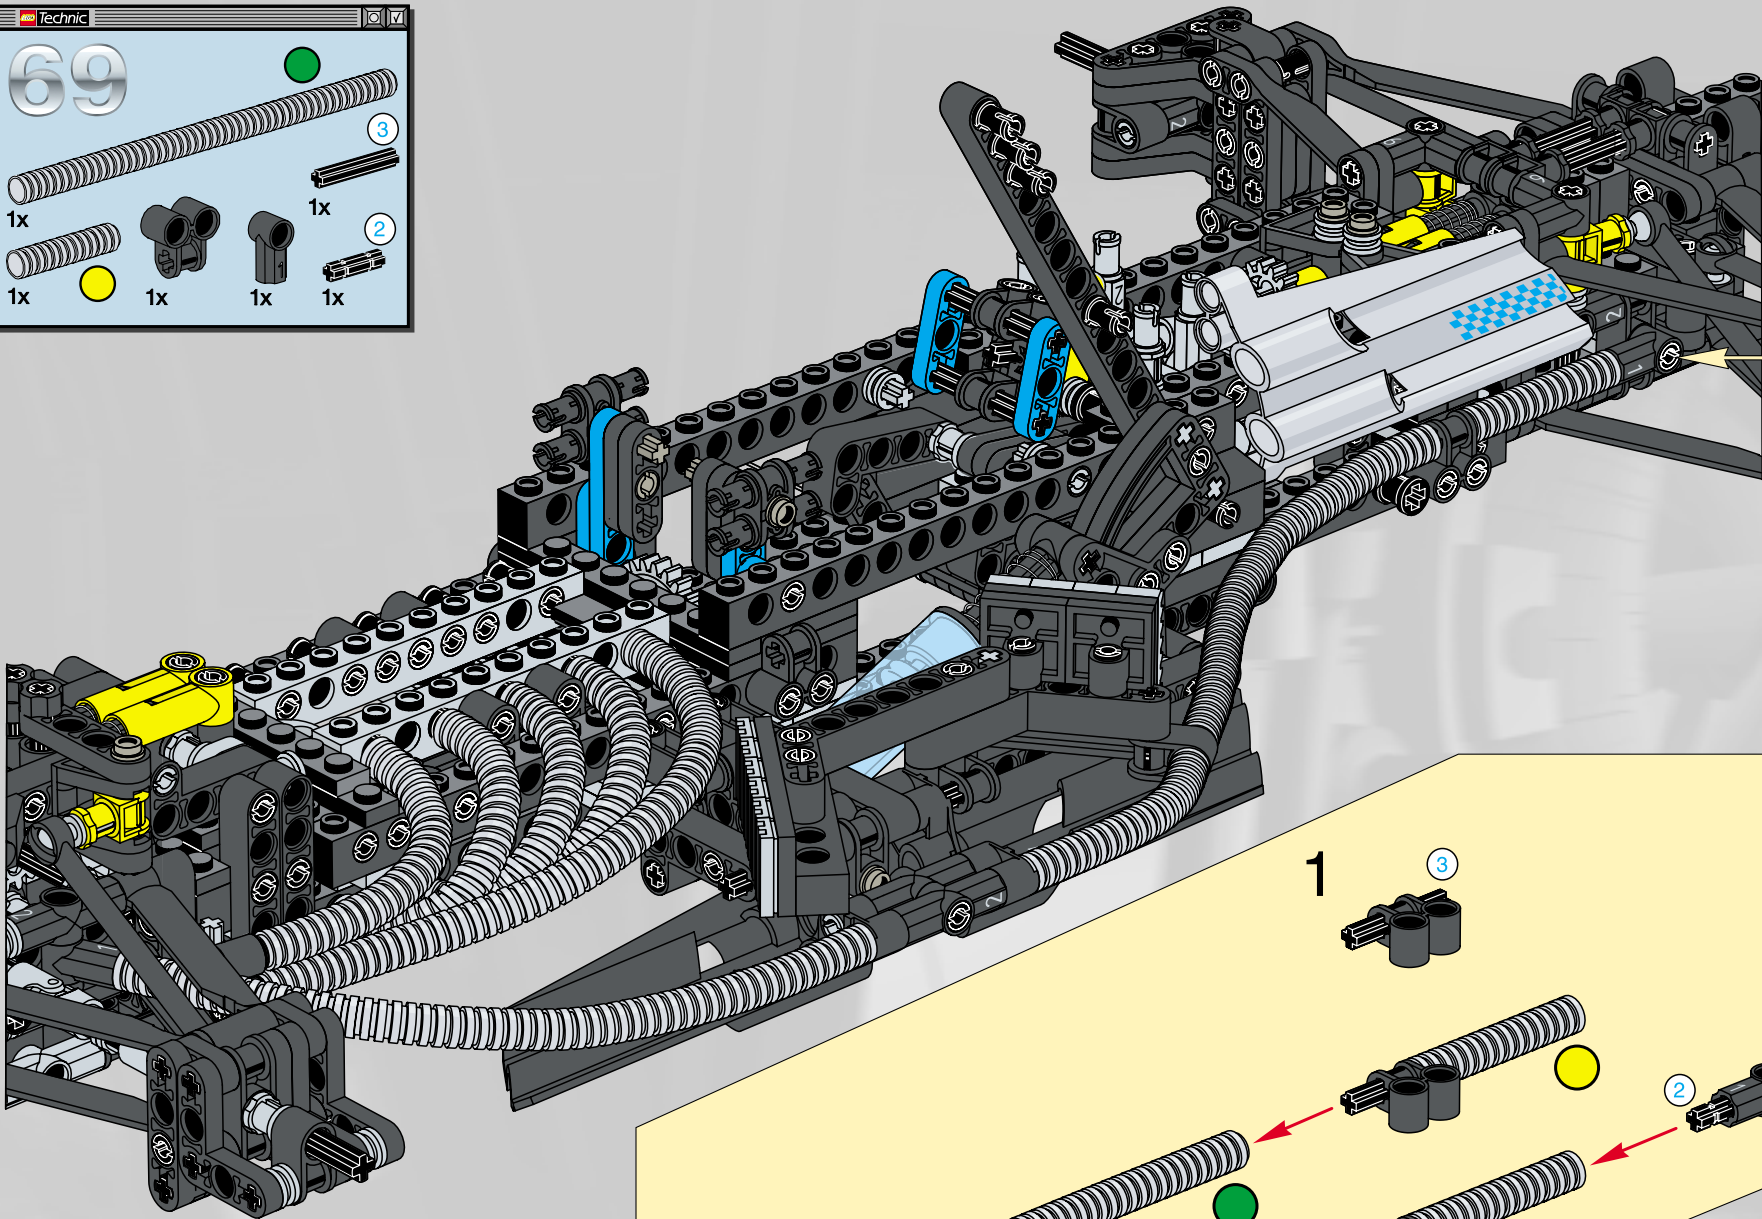

64

2x

LEGO Technic

65

- 1x [Grey L-shaped Technic Beam]
- 2x [Grey Technic Pin]
- 1x [Grey Technic Pin]
- 1x [Grey Technic Pin]
- 2x [Grey Technic Pin]
- 2x [Grey Technic Pin]
- 1x [Grey Technic Pin]

1

2

3