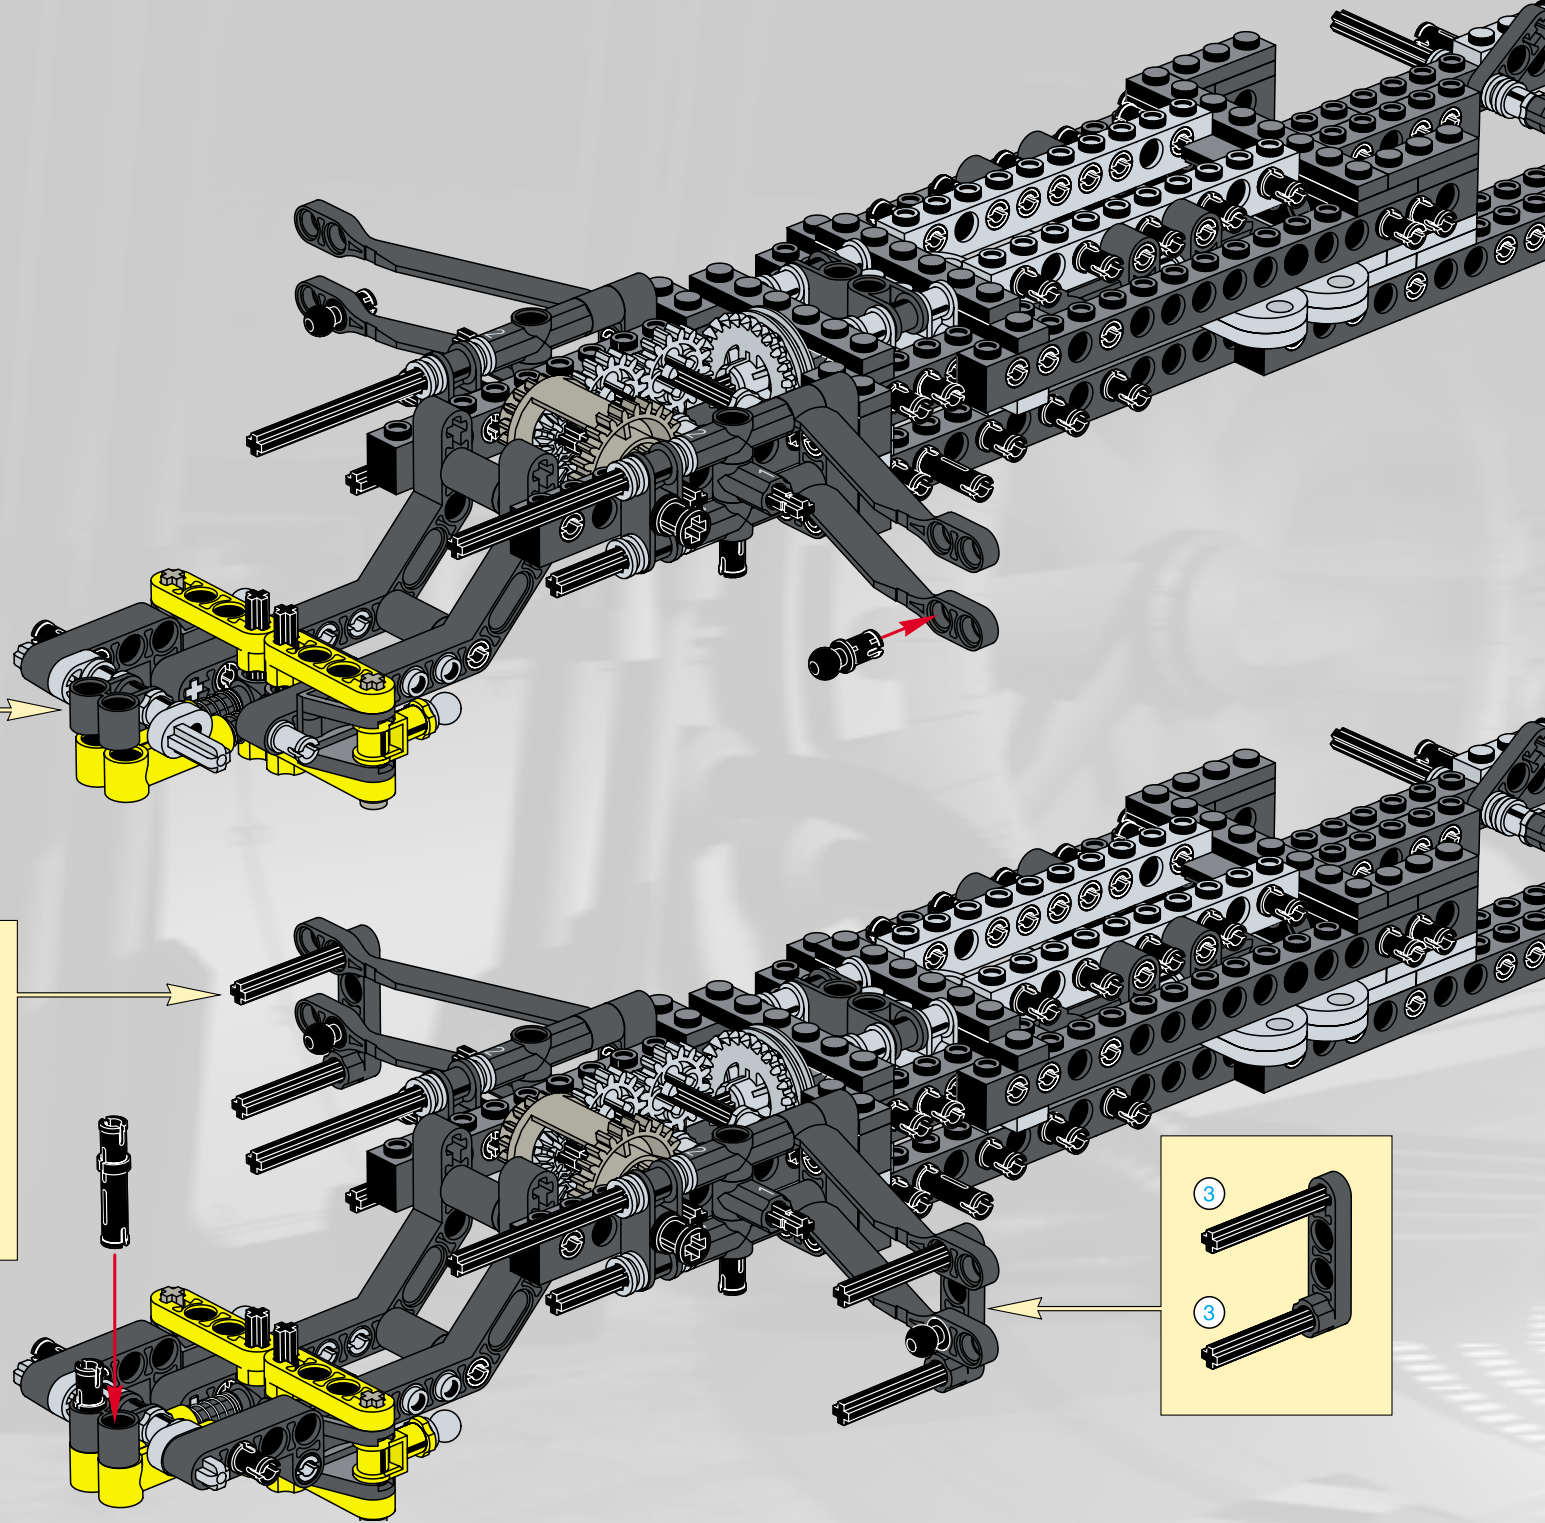

LEGO Technic

26

- 1x [Grey Technic Pin]
- 1x [Grey Technic 3-Way Connector]
- 1x [Grey Technic 2-Way Connector]
- 2x [Grey Technic Pin]
- 2x [Grey Technic Pin]
- 2x [Grey Technic Pin]
- 1x [Grey Technic Pin]

LEGO Technic

27

- 4x [Grey Technic Pin]
- 1x [Grey Technic 3-Way Connector]
- 1x [Grey Technic 2-Way Connector]
- 2x [Grey Technic Pin]
- 2x [Grey Technic Pin]