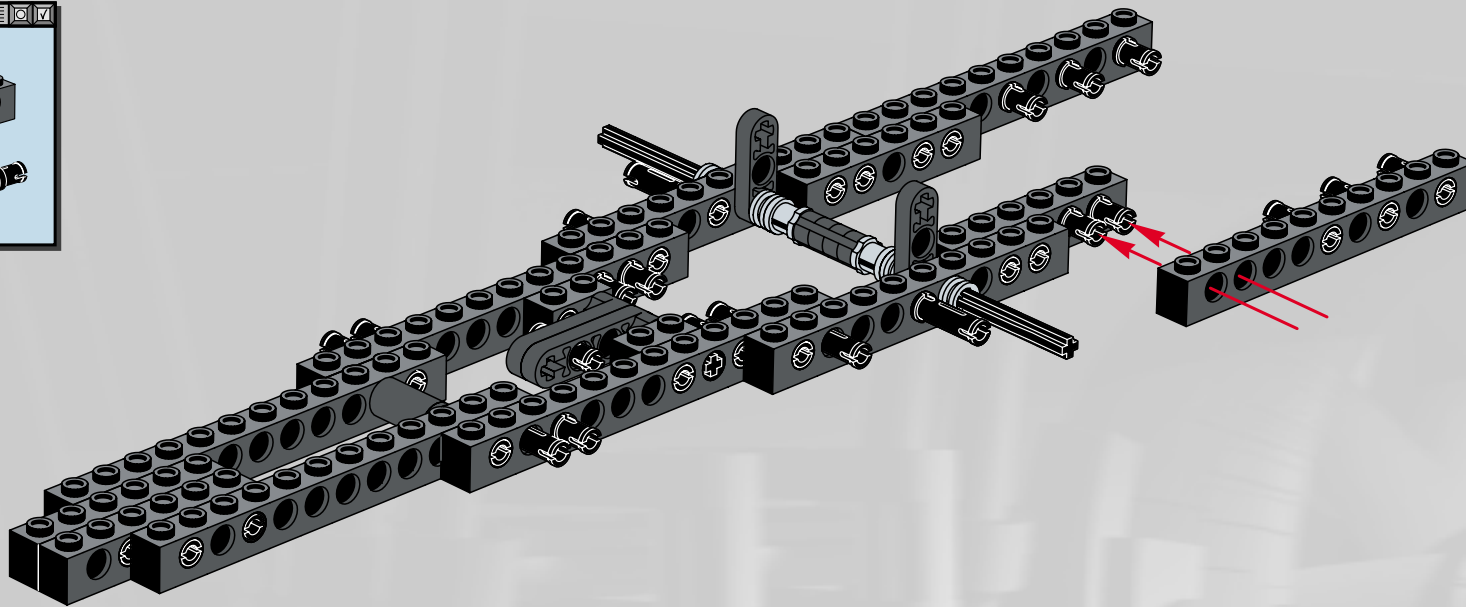

9

LEGO Technic

1x 1x 2x 1x 2x 1x 2x

1 **8**

2

3

10

LEGO Technic

4x 2x 2x

2 3 4 5 6 8 10 12 1:1

LEGO Technic

13

- 1x 1x10 Technic Beam (Dark Grey)
- 1x 1x3 Technic Beam (Dark Grey)
- 1x 1x2 Technic Beam (Dark Grey)
- 1x 1x1 Technic Beam (Dark Grey)
- 4x 1x1 Technic Beam (Light Grey)
- 7x 1x1 Technic Beam (Dark Grey)
- 5x 1x1 Technic Pin (Black)
- 1x 1x2 Technic Beam (Dark Grey)
- 2x 1x2 Technic Beam (Dark Grey)
- 1x 1x2 Technic Beam (Dark Grey)
- 1x 1x2 Technic Beam (Dark Grey)