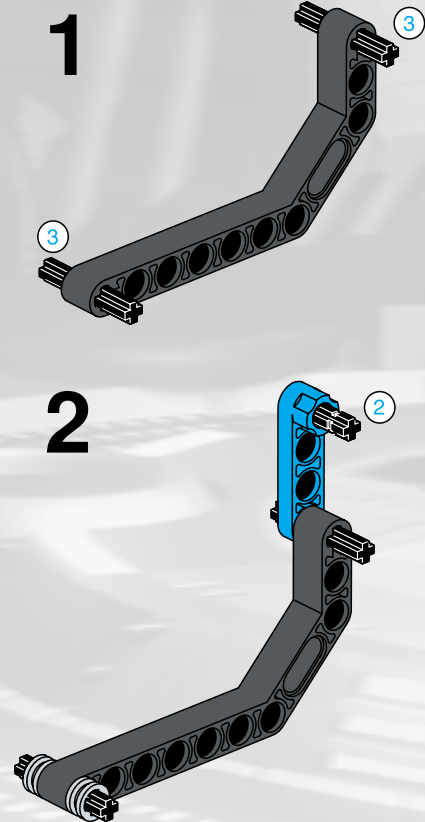

64

2x

LEGO Technic

65

- 1x [Grey L-shaped Technic Beam]
- 2x [Grey Technic Pin]
- 1x [Grey Technic Pin]
- 1x [Grey Technic Pin]
- 2x [Grey Technic Pin]
- 2x [Grey Technic Pin]
- 1x [Grey Technic Pin]

1

2

3