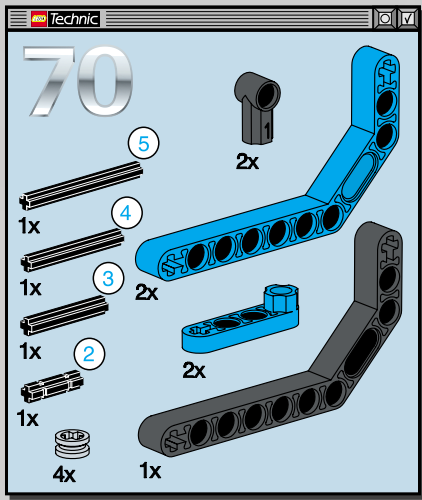

64

2x

LEGO Technic

65

- 1x [Grey L-shaped Technic Beam]
- 2x [Grey Technic Pin]
- 1x [Grey Technic Pin]
- 1x [Grey Technic Pin]
- 2x [Grey Technic Pin]
- 2x [Grey Technic Pin]
- 1x [Grey Technic Pin]

1

2

3