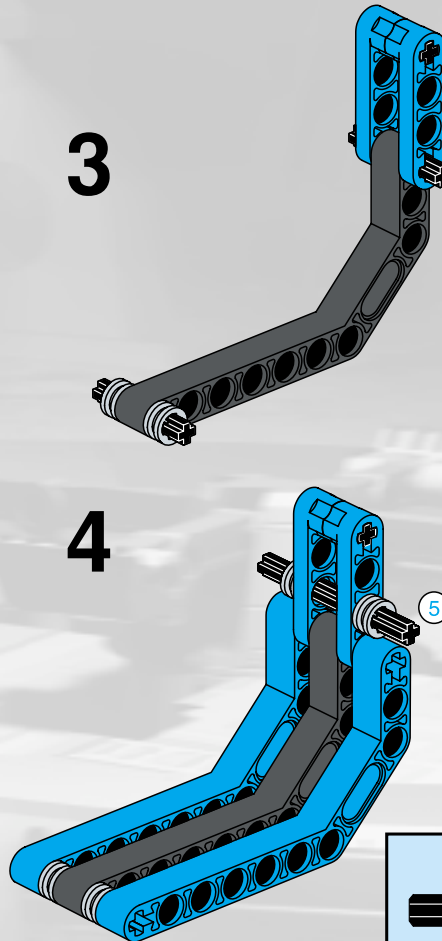

64

2x

LEGO Technic

65

- 1x [Grey L-shaped Technic Beam]
- 2x [Grey Technic Pin]
- 1x [Grey Technic Pin]
- 1x [Grey Technic Pin]
- 2x [Grey Technic Pin]
- 2x [Grey Technic Pin]
- 1x [Grey Technic Pin]

1

2

3