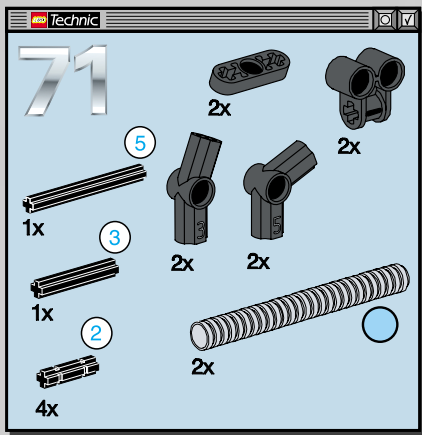

64

2x

LEGO Technic

65

- 1x [Grey L-shaped Technic Beam]
- 2x [Grey Technic Pin]
- 1x [Grey Technic Pin]
- 1x [Grey Technic Pin]
- 2x [Grey Technic Pin]
- 2x [Grey Technic Pin]
- 1x [Grey Technic Pin]

1

2

3