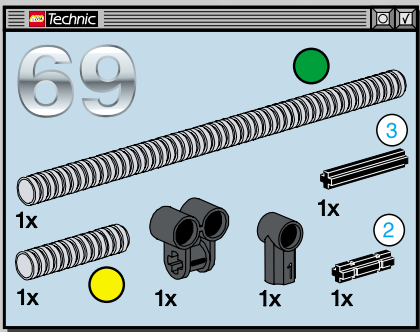

64

2x

LEGO Technic

65

- 1x [Grey L-shaped Technic Beam]
- 2x [Grey Technic Pin]
- 1x [Grey Technic Pin]
- 1x [Grey Technic Pin]
- 2x [Grey Technic Pin]
- 2x [Grey Technic Pin]
- 1x [Grey Technic Pin]

1

2

3