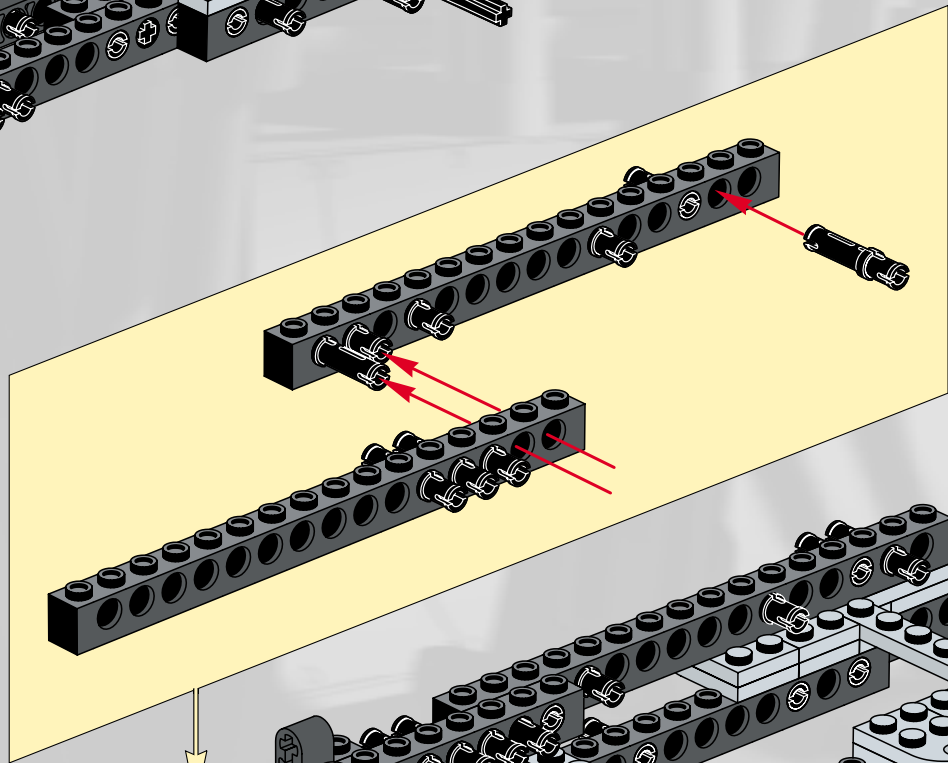

LEGO Technic

14

- 7x
- 2x
- 1x
- 1x
- 2x

4x

LEGO Technic

15

- 4x
- 2x
- 5x