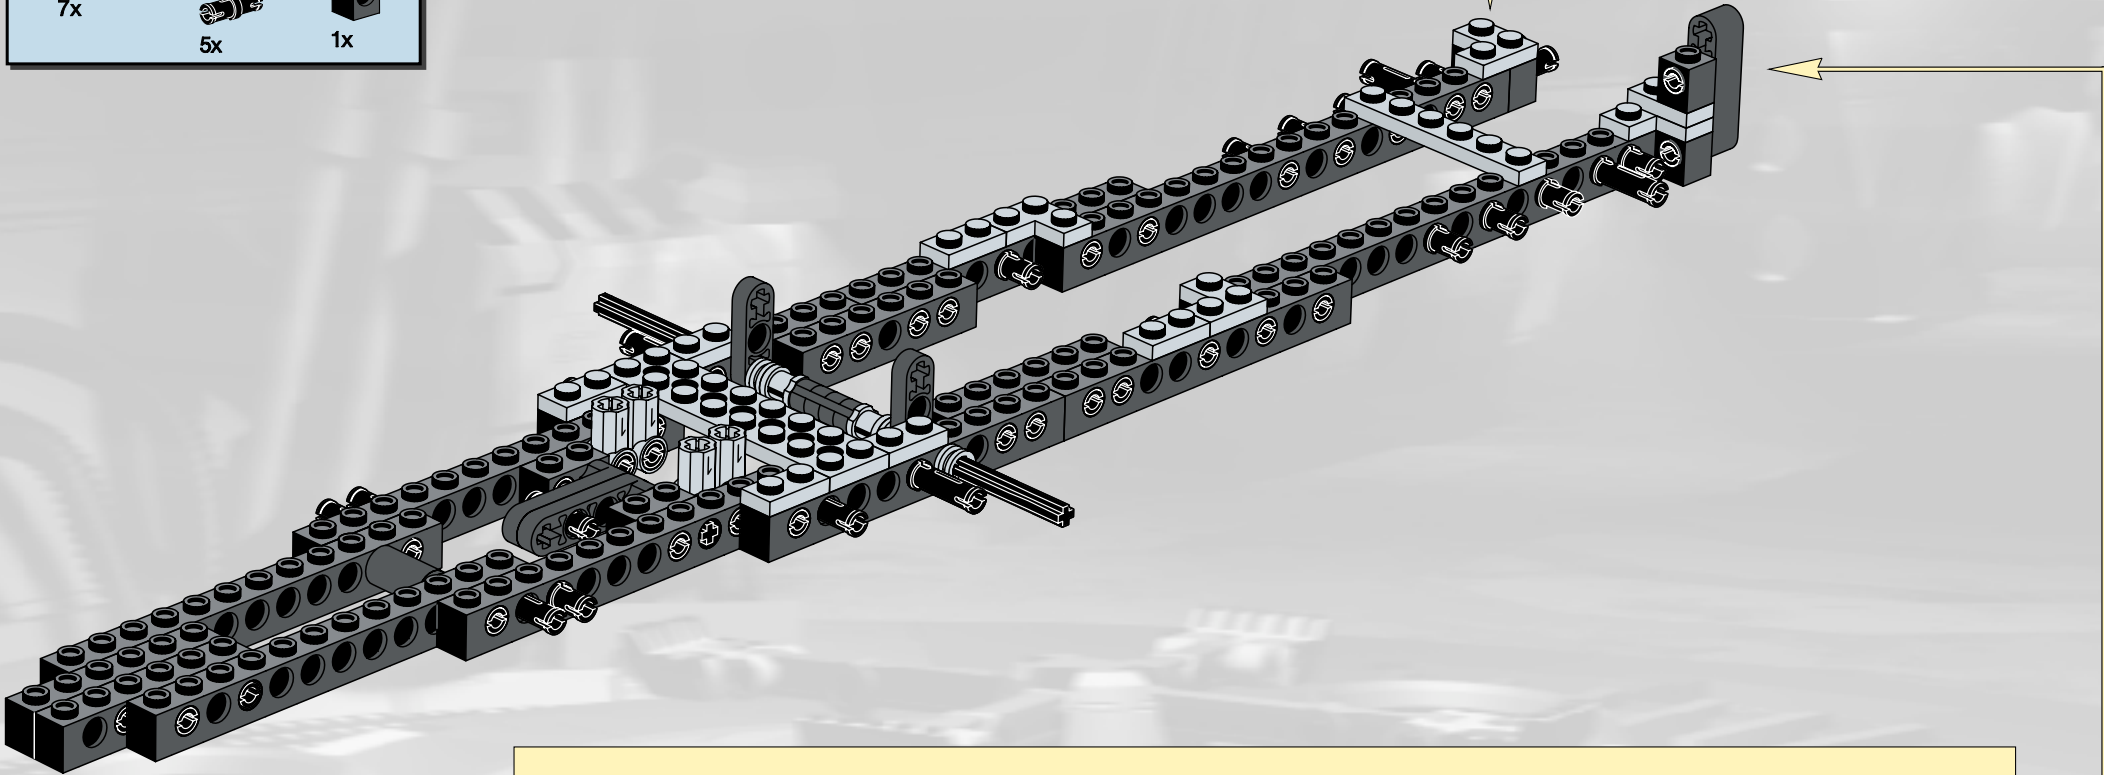

LEGO Technic

13

- 1x 1x10 Technic Beam (Dark Grey)
- 1x 1x3 Technic Beam (Dark Grey)
- 1x 1x2 Technic Beam (Dark Grey)
- 1x 1x1 Technic Beam (Dark Grey)
- 4x 1x1 Technic Beam (Light Grey)
- 7x 1x1 Technic Beam (Dark Grey)
- 5x 1x1 Technic Pin (Black)
- 1x 1x2 Technic Beam (Dark Grey)
- 2x 1x2 Technic Beam (Dark Grey)
- 1x 1x2 Technic Beam (Dark Grey)
- 1x 1x2 Technic Beam (Dark Grey)

1

2

1

2

3

4

5