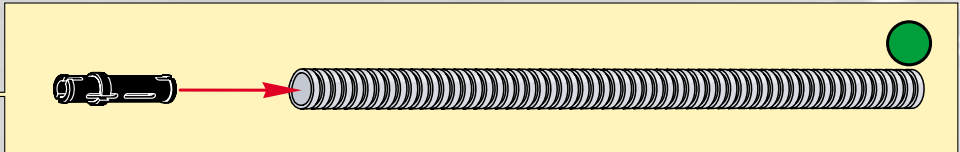

64

2x

LEGO Technic

65

- 1x [Grey L-shaped Technic Beam]
- 2x [Grey Technic Pin]
- 1x [Grey Technic Pin]
- 1x [Grey Technic Pin]
- 2x [Grey Technic Pin]
- 2x [Grey Technic Pin]
- 1x [Grey Technic Pin]

1

2

3