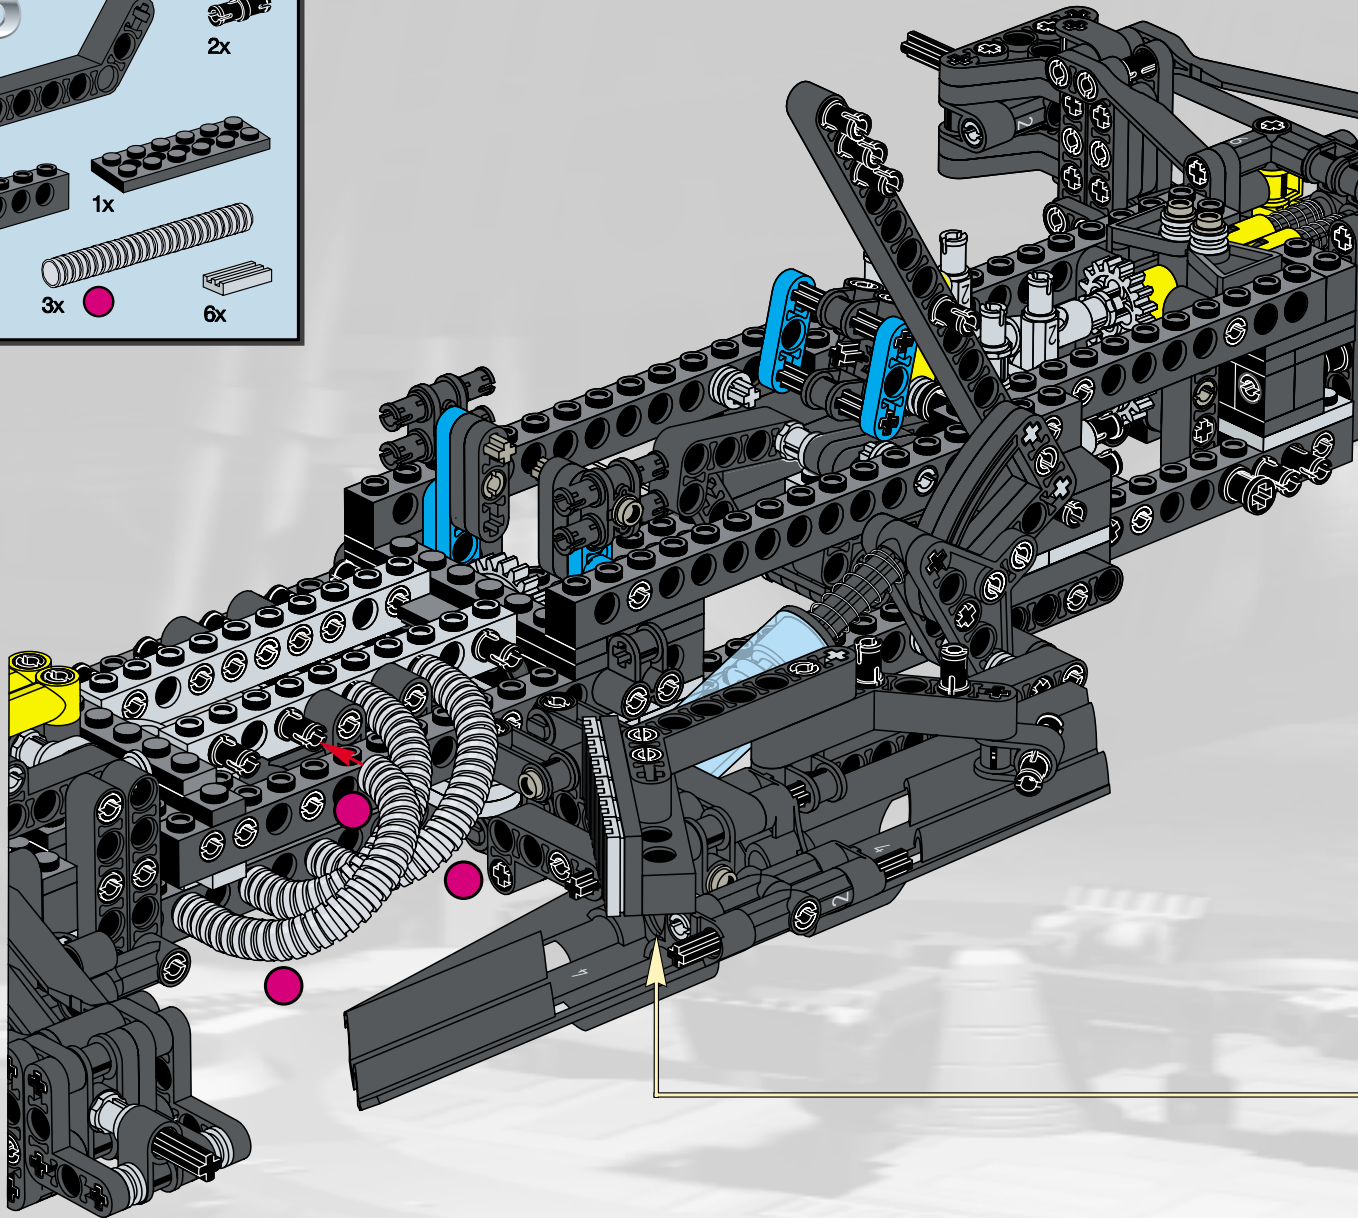

64

2x

LEGO Technic

65

- 1x [Grey L-shaped Technic Beam]
- 2x [Grey Technic Pin]
- 1x [Grey Technic Pin]
- 1x [Grey Technic Pin]
- 2x [Grey Technic Pin]
- 2x [Grey Technic Pin]
- 1x [Grey Technic Pin]

1

2

3