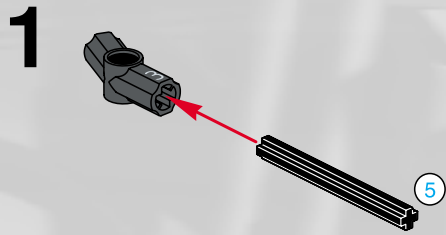

64

2x

LEGO Technic

65

- 1x [Grey L-shaped Technic Beam]
- 2x [Grey Technic Pin]
- 1x [Grey Technic Pin]
- 1x [Grey Technic Pin]
- 2x [Grey Technic Pin]
- 2x [Grey Technic Pin]
- 1x [Grey Technic Pin]

1

2

3