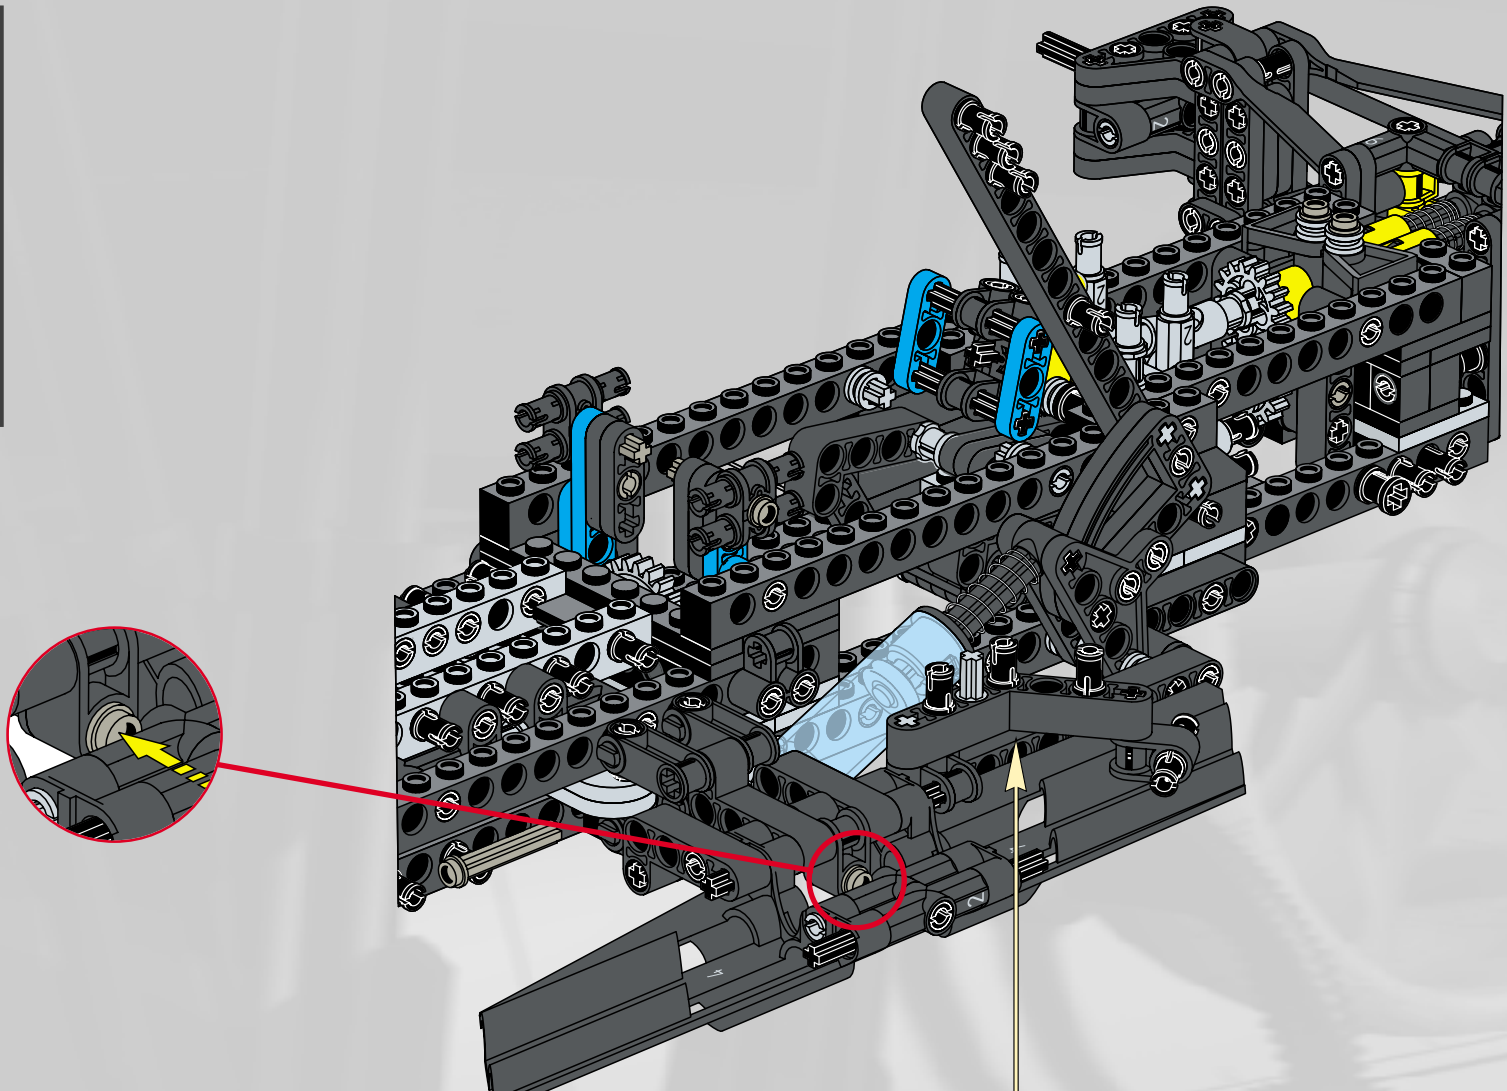

64

2x

LEGO Technic

65

- 1x [Grey L-shaped Technic Beam]
- 2x [Grey Technic Pin]
- 1x [Grey Technic Pin]
- 1x [Grey Technic Pin]
- 2x [Grey Technic Pin]
- 2x [Grey Technic Pin]
- 1x [Grey Technic Pin]

1

2

3